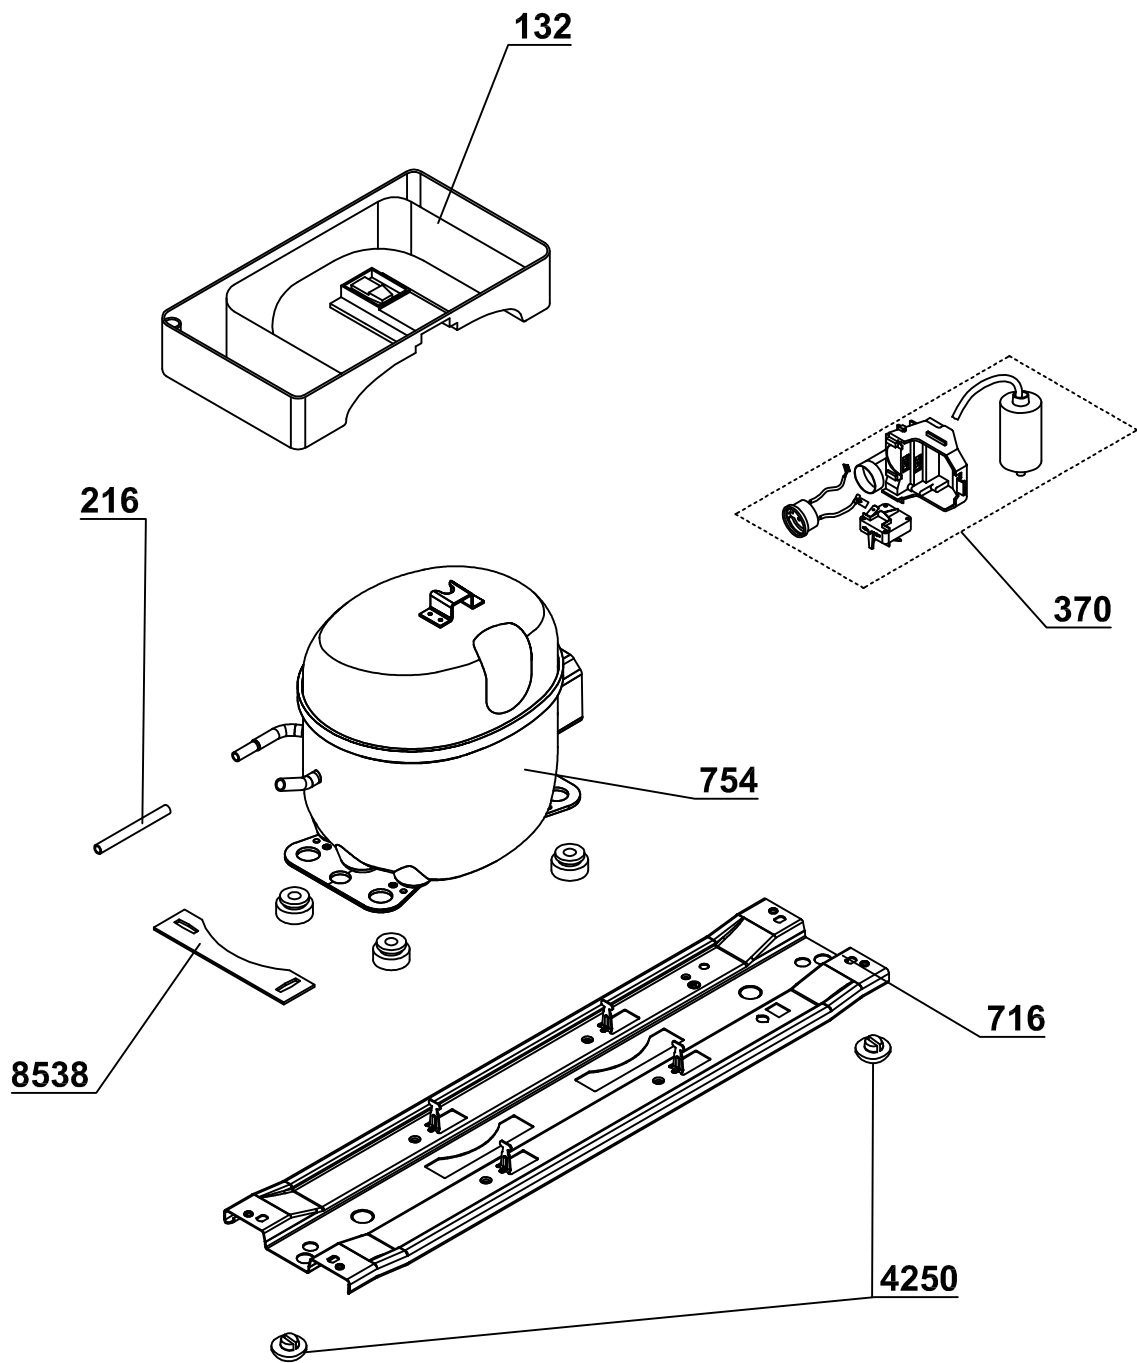

Product code:
7503120124

Model:
DOUBLE DOOR REFRIGERATOR D5240-HC

Appendix:
2

RA 1441 ANSONIC

Revision: 00

Ionela Enculescu - PDD

28.07.2011

Product code:
7503120124