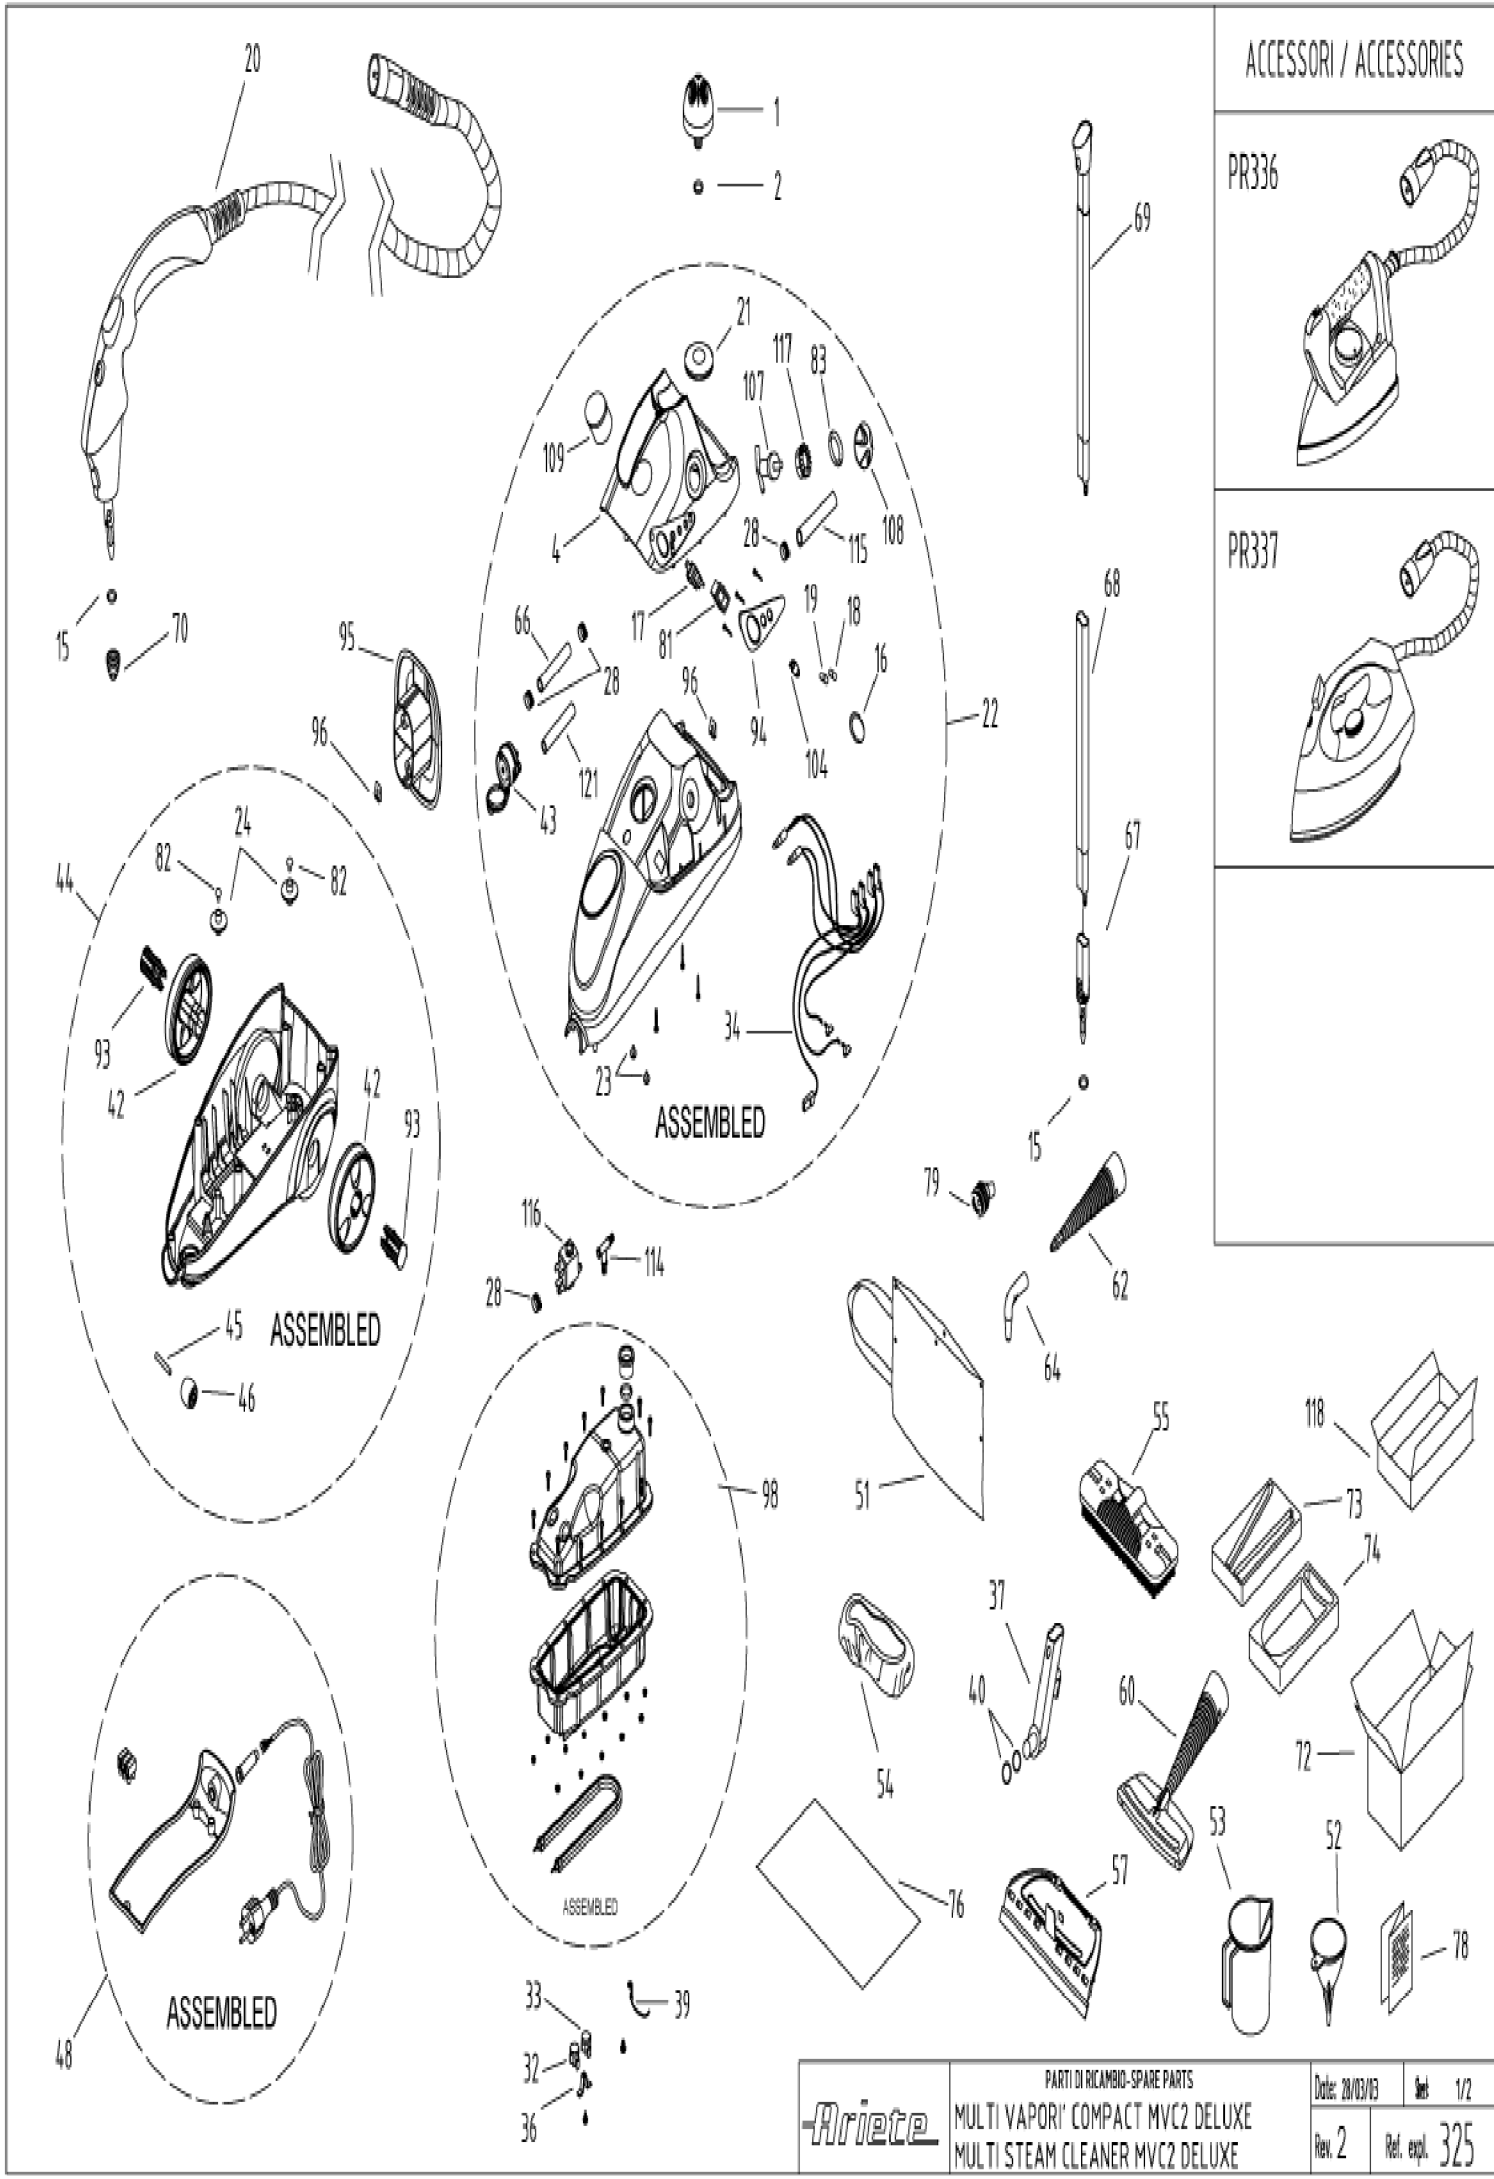

ACCESSORI / ACCESSORIES

PR336

PR337

	PARTI DI RICAMBIO-SPARE PARTS MULTI VAPORI' COMPACT MVC2 DELUXE MULTI STEAM CLEANER MVC2 DELUXE	Date: 28/03/13	Set 1/2
	Rev. 2	Ref. expl. 325	