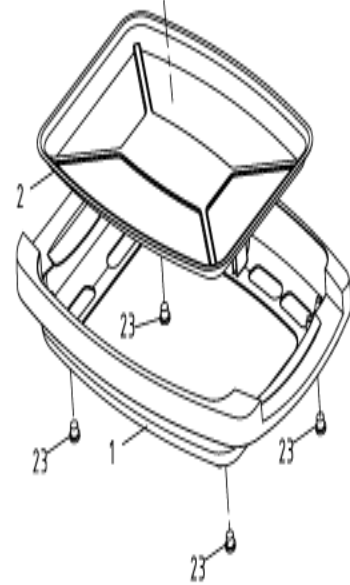

8

7

26

ASSEMBLED

100

38

26

7

16

17

2

23

1

23

**ARIETE**  
**INT 770****\*LA GRIGLIATA DUO**

Pos.	Code	Description
36	AT8999000200	ITEM NOT AVAIL.X THIS VERSION
101	AT6136002900	HANDLE FOR THERMOSTAT ASSY 770
102	AT6136003000	THERMOSTAT W/REGULATOR ASSY