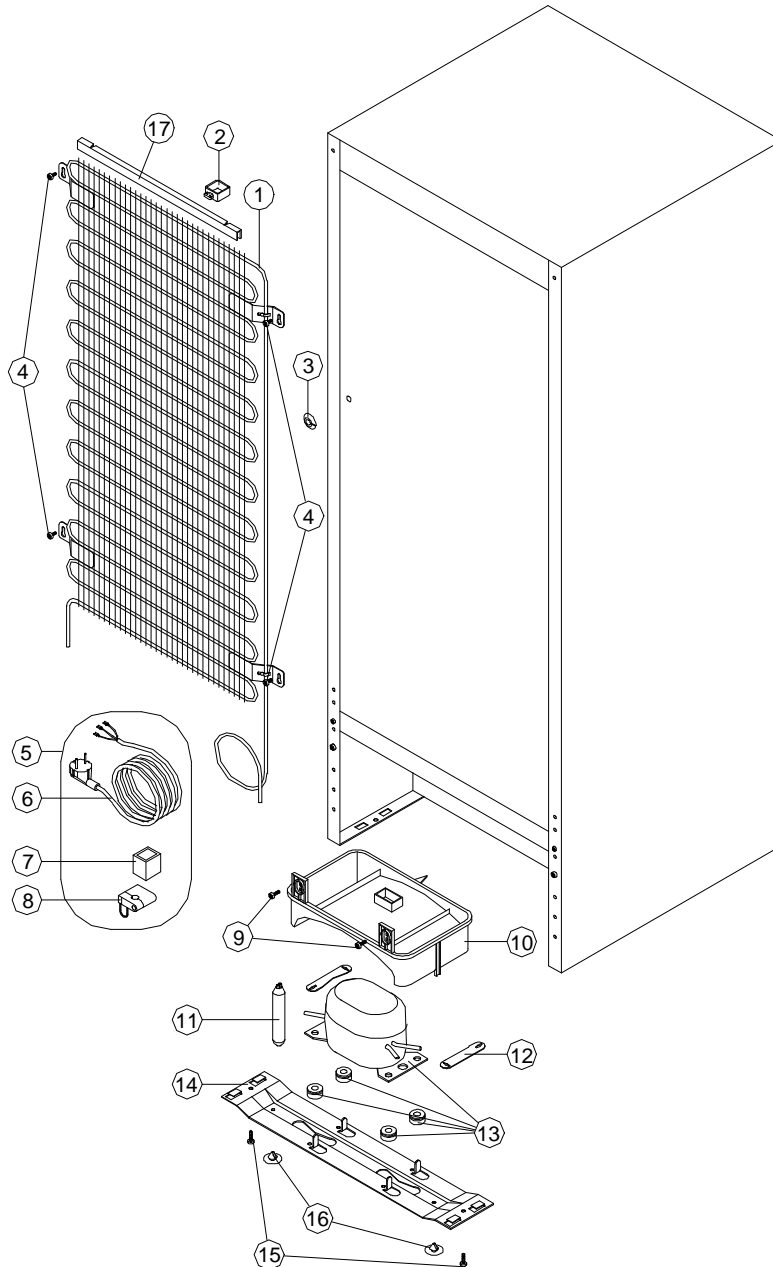

VESTEL
WHITE GOODS

VESTEL REFRIGERATOR
UNIT PARTS

APRIL
2001

VESTEL
WHITE GOODS CONSUMER SERVICE

TECHNICAL
DEPARTMENT

VESTEL WHITE GOODS	VESTEL REFRIGERATOR	APRIL 2001
	UNIT PARTS LIST	

NO	CODE	PARTS NAME	BDP 248
1	35001867	MAIN CONDENSER/260N	1
2	40002180	SPACER	1
3	40003898	PLUG,CABLE HARNESS	1
4	35001817	SCREW 4.2*9.5 WITH WASHER	4
5	30009529	POWER CORD GR.BPM1111Z/260(50Hz)	1
6	30010202	POWER CORD (1.5m)	1
7	30009530	OVER LOAD RELAY GR.BPM1111Z(50Hz)260	1
8	40006235	CABLE HOLDER PLS/140	1
9	35000743	SCREW 4.2*9.5 DIN 7981 YSB	2
10	40003931	EVAPORATING TRAY/260	1
11	35002601	DRYER(XH9,7.5GR)	1
12	20020023	COMPRESSOR FIXING BRACKET	2
13	30009700	COMPRESSOR/BPM1111Z(220-240V,50Hz)260	1
14	20029161	COMPRESSOR BASEMENT/140	1
15	35000714	SCREW M5*14 WN 1342-H EJOT	2
16	40003916	FOOT/140	2
17	40006285	CONDENSER TRIM / 140	1
	40002218	CABLE TIE	2
	50012332	CIRCUIT DIAGRAM	1
	50009179	PACKAGE CARTOON/260	1
	50008938	STRAFOR BOTTOM/140	1
	50008955	STRAFOR TOP LEFT/140	1
	50008937	STRAFOR TOP RIGHT/140	1
	50018855	USER'S MANUEL/ FR (XEROX)	1

VESTEL WHITE GOODS CONSUMER SERVICE	TECHNICAL DEPARTMENT