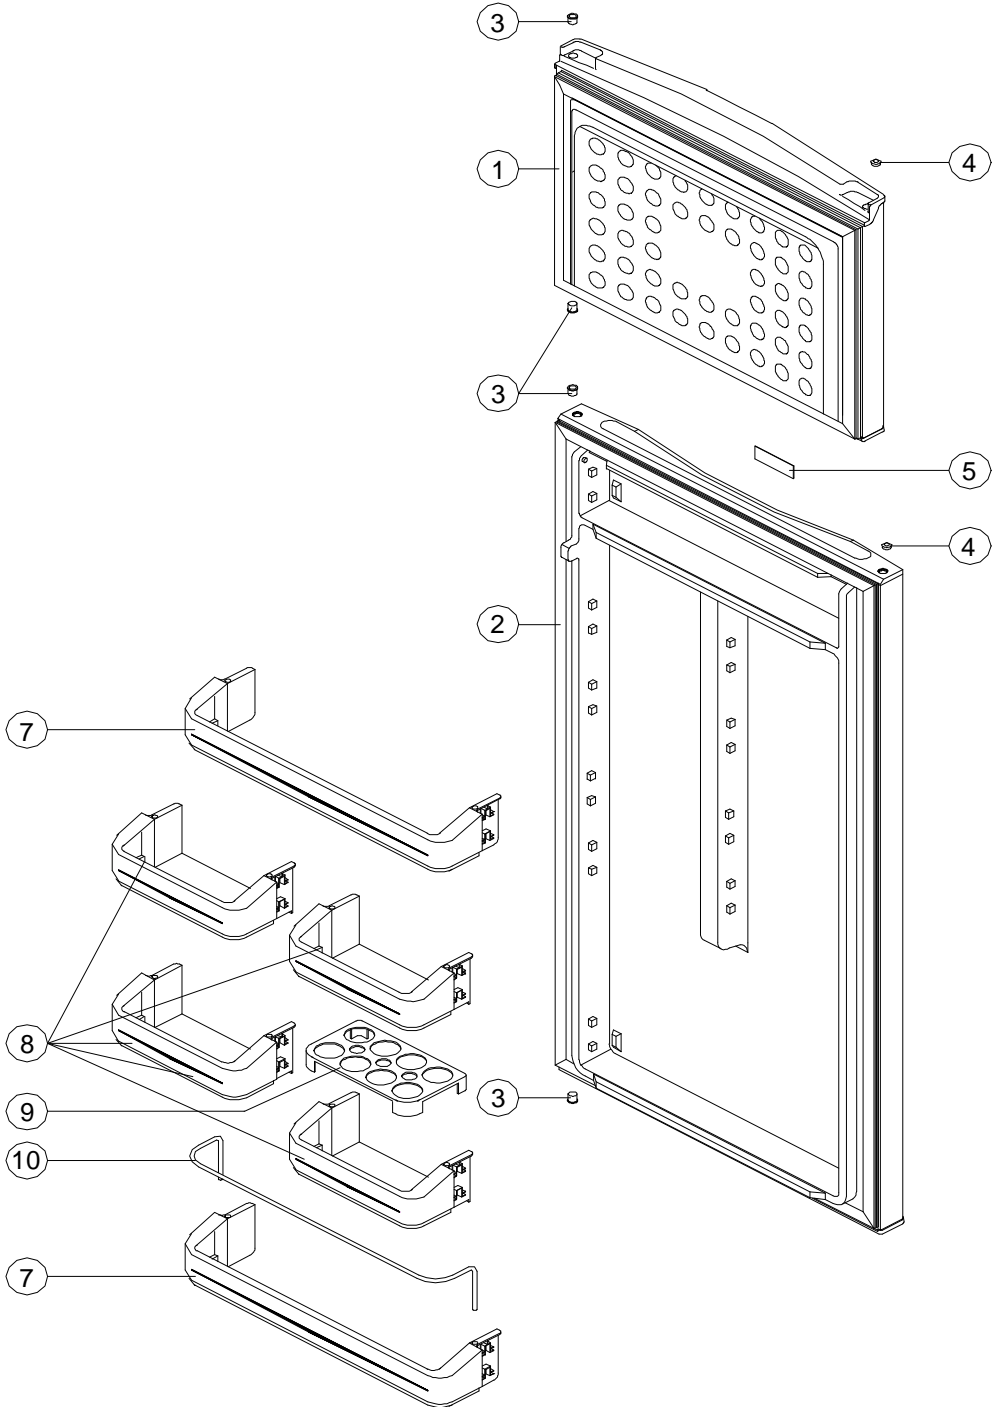

VESTEL WHITE GOODS	VESTEL REFRIGERATOR	APRIL 2001
	DOOR ASSY. PARTS	

VESTEL WHITE GOODS CONSUMER SERVICE	TECHNICAL DEPARTMENT