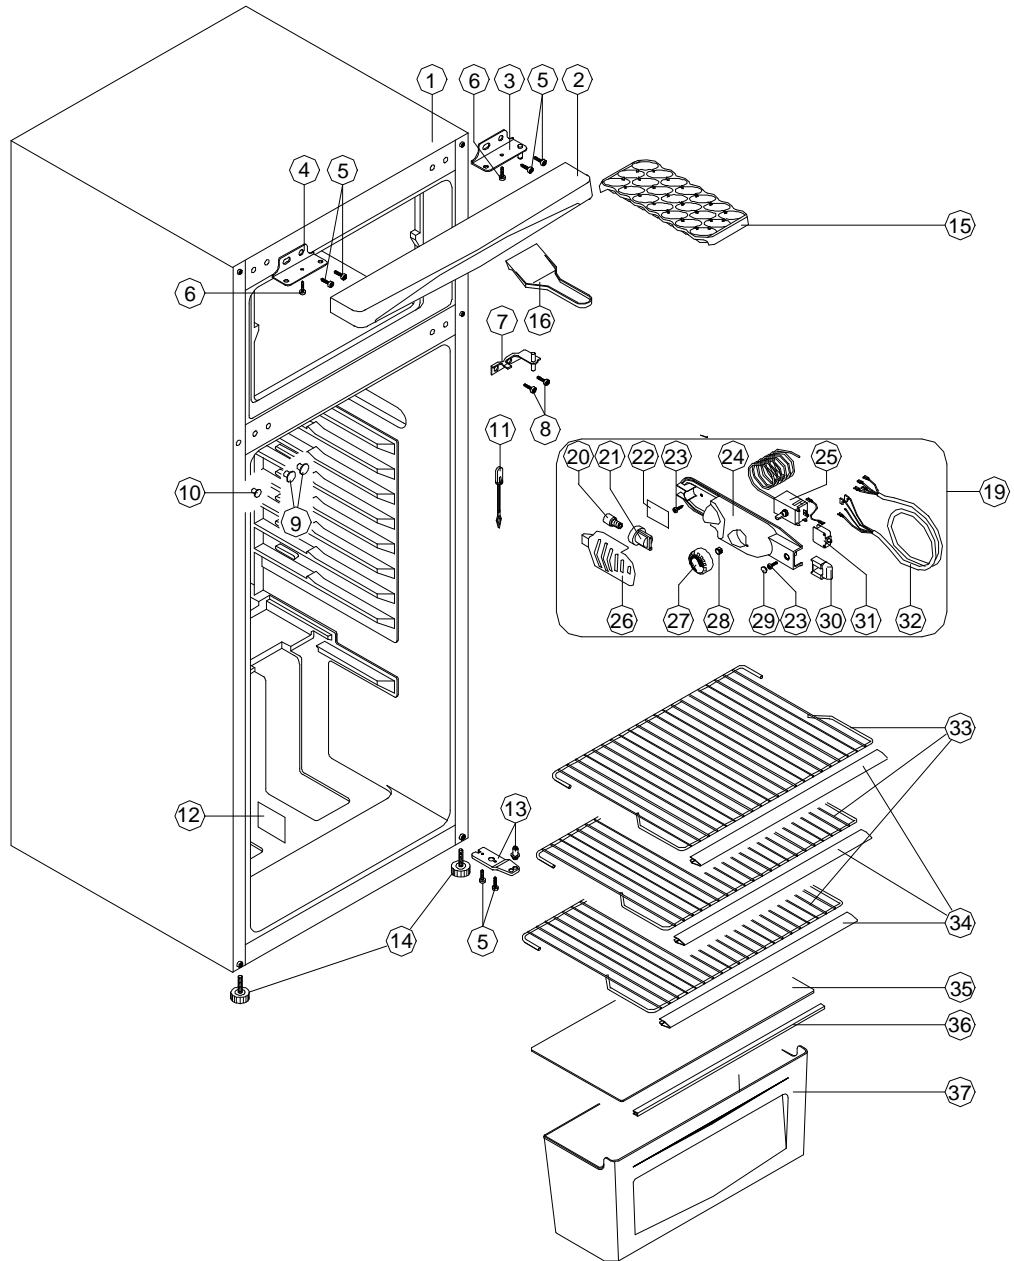

VESTEL REFRIGERATOR SPARE PARTS LIST

VESTEL MODEL:

RN 260V

MODEL:

BDP 248

CODE :

(VESTEL FRANCE / BLUESKY)

10009634

<i>CONTENTS</i>	<i>PAGE</i>
1. <i>INTERIOR PARTS</i>	1
2. <i>INTERIOR PARTS LIST</i>	2
3. <i>DOOR ASSY. PARTS</i>	3
4. <i>DOOR ASSY. PARTS LIST</i>	4
5. <i>UNIT PARTS</i>	5
6. <i>UNIT PARTS LIST</i>	6

VESTEL
WHITE GOODS

VESTEL REFRIGERATOR
INTERIOR PARTS

APRIL
2001

VESTEL
WHITE GOODS CONSUMER SERVICE

TECHNICAL
DEPARTMENT

VESTEL WHITE GOODS	VESTEL REFRIGERATOR	APRIL 2001
	INTERIOR PARTS LIST	

NO	CODE	PARTS NAME	BDP 248
1	20030495	ASSY URT CAB/260N	1
2	40006464	HEAD PANEL/260V	1
3	35003231	TOP HINGE/260V (WITH PIN)	1
4	35003232	TOP HINGE/260V (WITHOUT PIN)	1
5	35000714	SCREW M5*14 WN 1342-H EJOT	6
6	35001842	SCREW 2.9*9.5 HB DIN 7982	2
7	35003251	MIDDLE HINGE/260V	1
8	35001709	SCREW M5*14 WN 1342-H EJOT	2
9	40004843	CAP BIG	2
10	40004842	CAP SMALL	1
11	40002216	TUNNEL DRAIN PLUG	1
12	20067279	NAME PLATE /260N BLUESKY- FR(BDP 248)	1
13	35003211	BOTTOM HINGE / 140V	1
14	45000563	LEVELLING FOOT	2
15	40002236	ICE TRAY	1
16	40002276	ICE SCRAPER	1
19	30009610	THERMOSTAT BOX ASSY/260N	1
20	30007906	LAMP	1
21	30007907	LAMP HOLDER	1
22	45000976	HEAT REFLECTOR FOIL/140	1
23	35000744	SCREW 40*14 WN 1411 EJOT	2
24	40003899	THERMOSTAT BOX/140	1
25	30007921	THERMOSTAT (DNFS077B6575)	1
26	40003905	LAMP COVER/140	1
27	40008121	THERMOSTAT KNOB SRGF/260	1
28	35000730	SPRING	1
29	40003904	PLUG/140 THERM. BOX SCREW/140	1
30	40003901	SWITCH PUSH BUTTON	1
31	30011861	SWITCH	1
32	30009528	WIRING HARNESS/THERMOSTAT/260	1
33	45001966	R COMPARTMENT SHELF/260	3
34	40003913	R SHELF TRIM /140(EXT)	3
35	45000978	CRISPER COVER/140	1
36	40003914	CRISPER COVER TRIM/140(EXT)	1
37	40003911	CRISPER SRGF/140	1