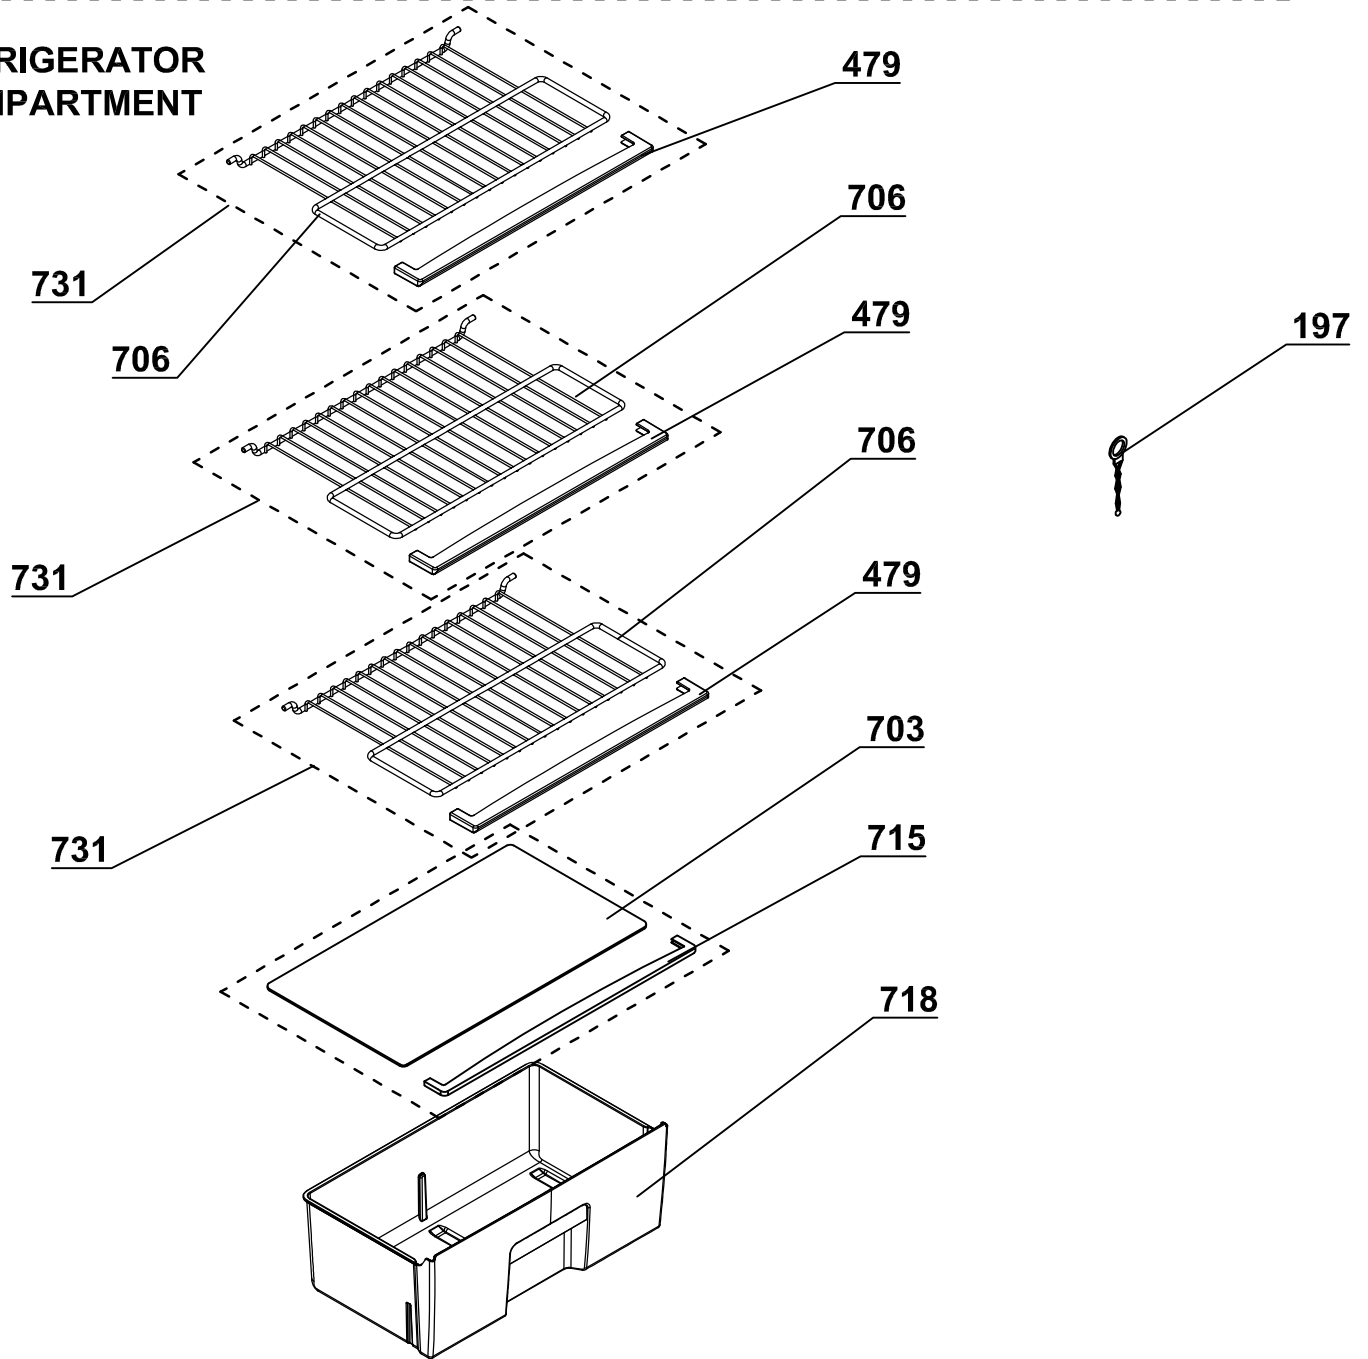

**FREEZER
COMPARTMENT**

**REFRIGERATOR
COMPARTMENT**

Product code:
7508620003

Model:
DOUBLE DOOR REFRIGERATOR D5280

Appendix:
3

EF 2272 R BRU

Revision: 00

Florica Nastase - PDD