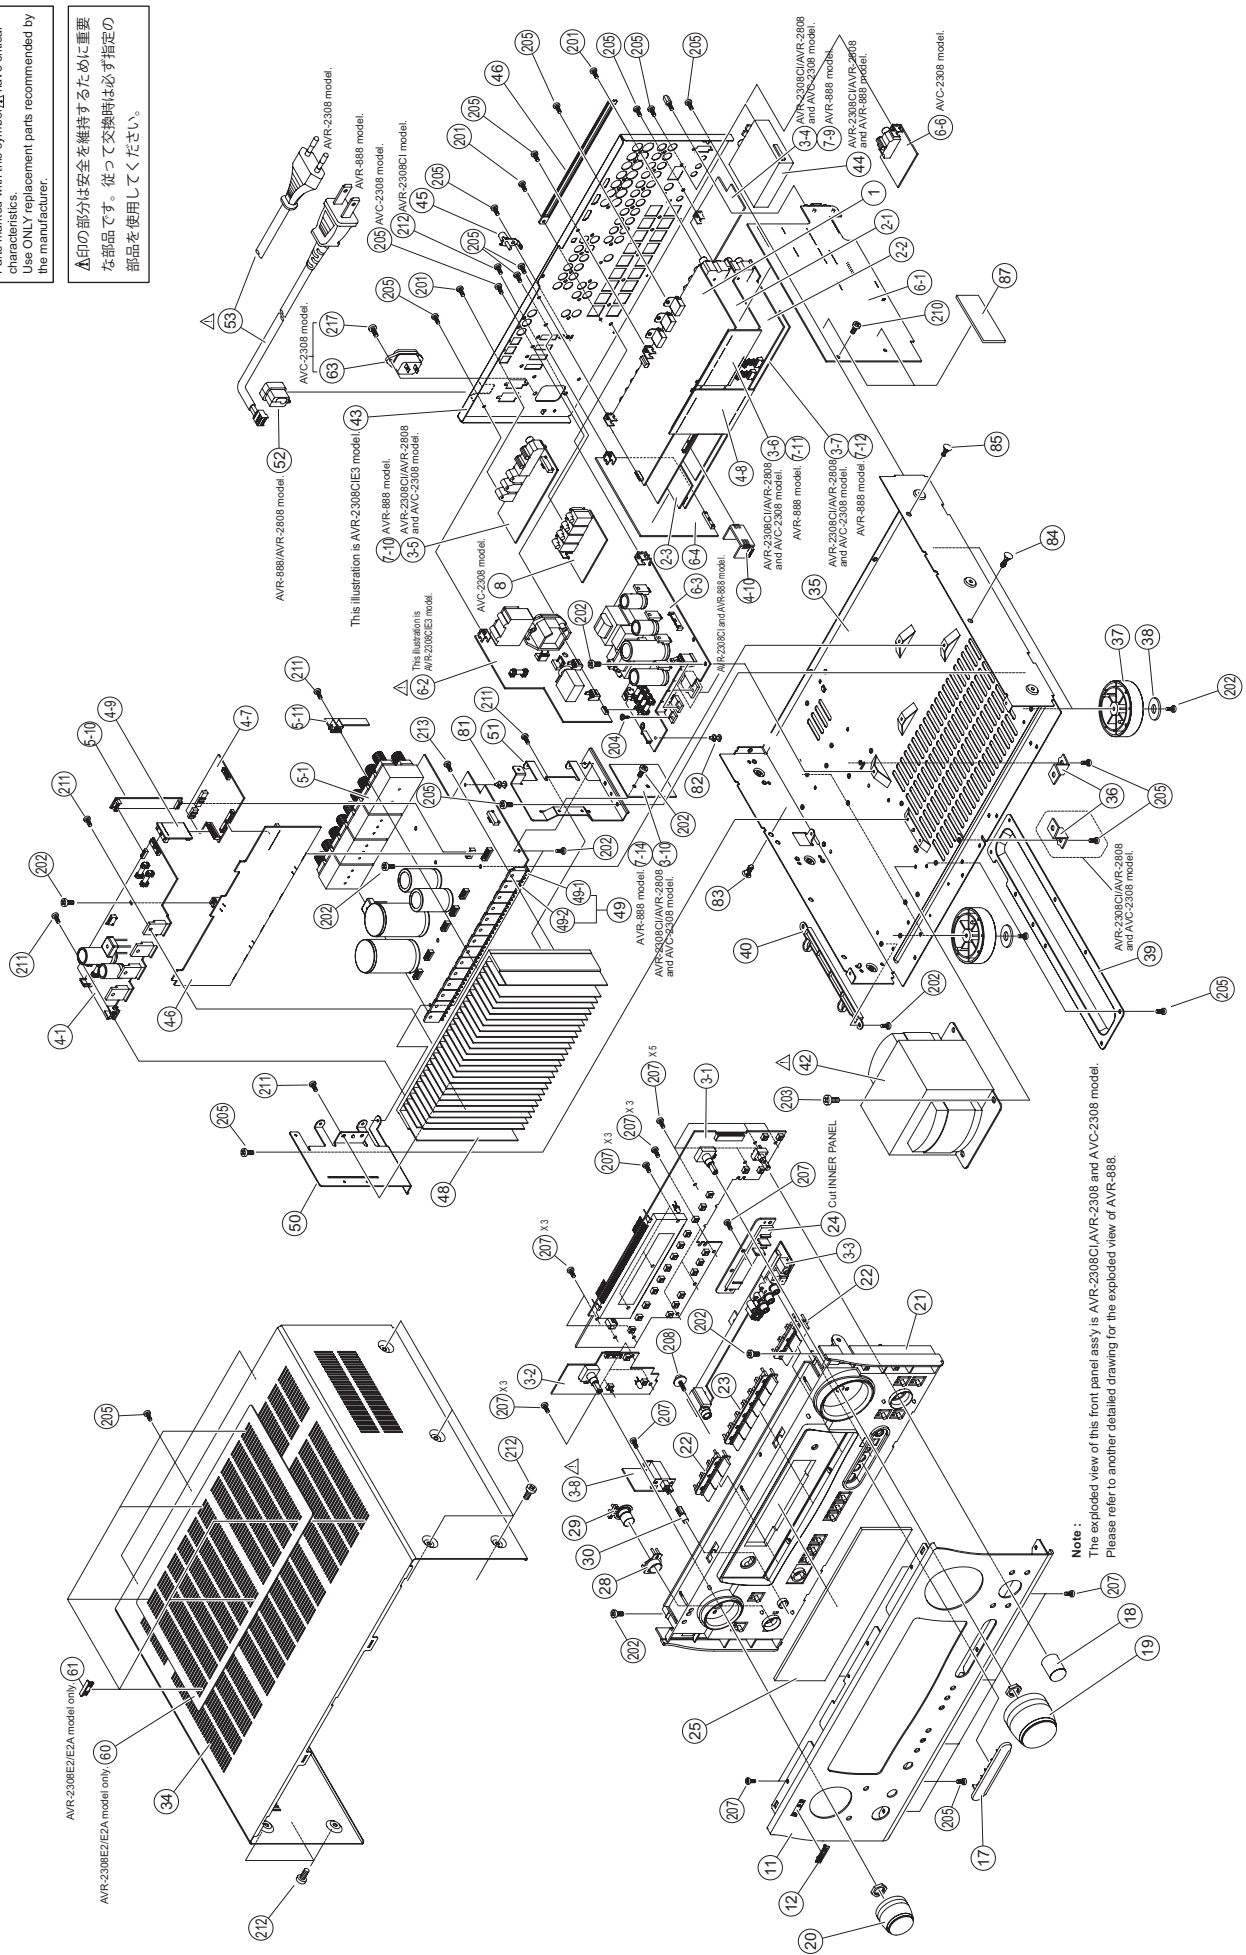

EXPLODED VIEWS (1/2) (AVR-2308CI, AVR-2308 and AVC-2308 FRONT PANEL EXPLODED VIEW)

WARNING:
 Parts marked with this symbol  have critical characteristics.
 Use ONLY replacement parts recommended by the manufacturer.

△印の部分は安全を維持するために重要な部品です。従って交換時は必ず指定の部品を使用してください。

Note :
 The exploded view of this front panel assy is AVR-2308CI/AVR-2308 and AVC-2308 model.
 Please refer to another detailed drawing for the exploded view of AVR-888.

EXPLODED VIEWS (2/2) (AVR-888 FRONT PANEL EXPLODED VIEW)

WARNING:
Parts marked with this symbol  have critical characteristics.
Use ONLY replacement parts recommended by the manufacturer.

印の部分は安全を維持するために重要な部品です。従って交換時は必ず指定の部品を使用してください。

AVR-888 E3 Model : FRONT PANEL EXPLODED VIEW