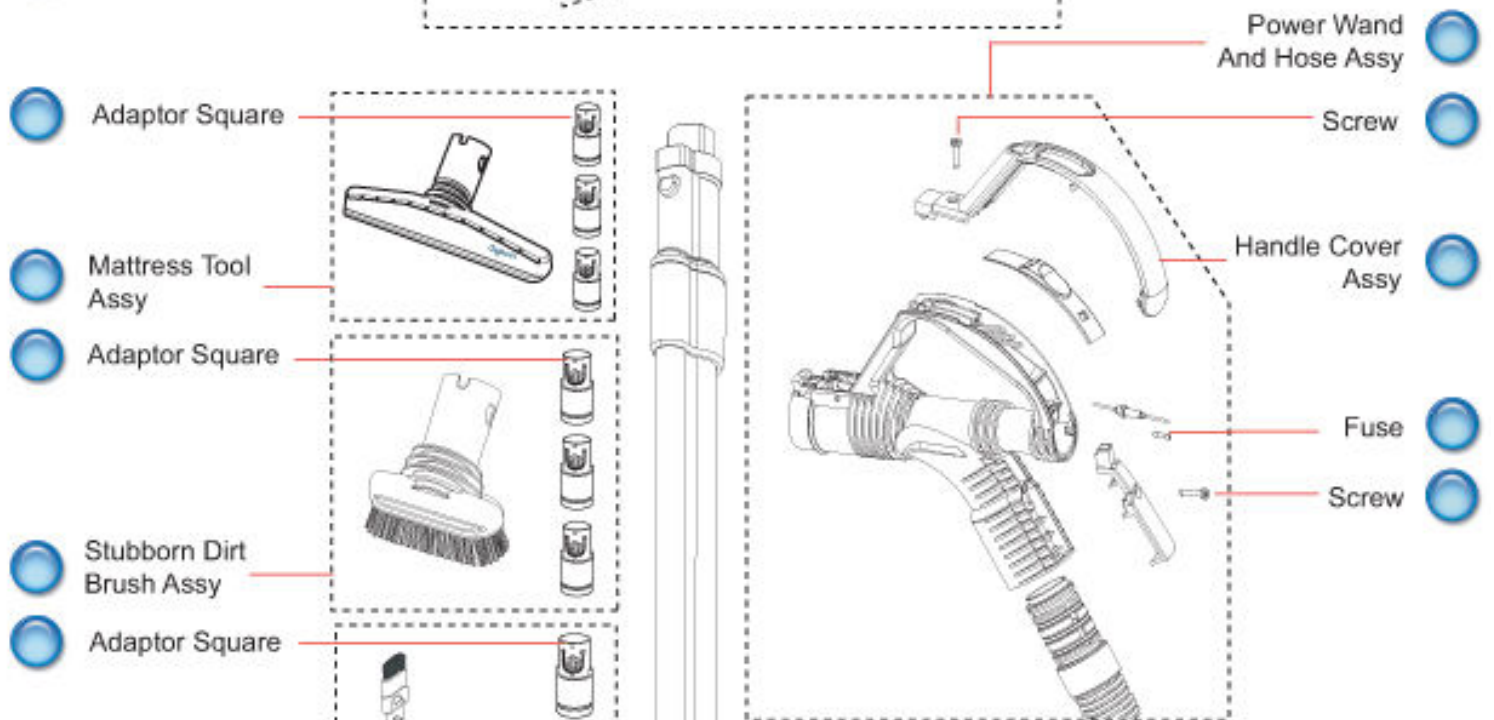

Cone/Shroud Assy

Bleed Valve Plug

Spring

Bin Catch

Bin Seal

Cone Seal

Bin Assy

● **Matress Tool**

● **Soft Dusting Brush Assy**

● **Stubborn Dirt/Stiff Bristle Brush Assy**

● **Flexi Crevice Tool Assy**

● **Hard Floor Tool**

● **Low Reach Floor Tool**

● **Universal Mini Turbine Head Assy**

● **Retail Kits (All)**