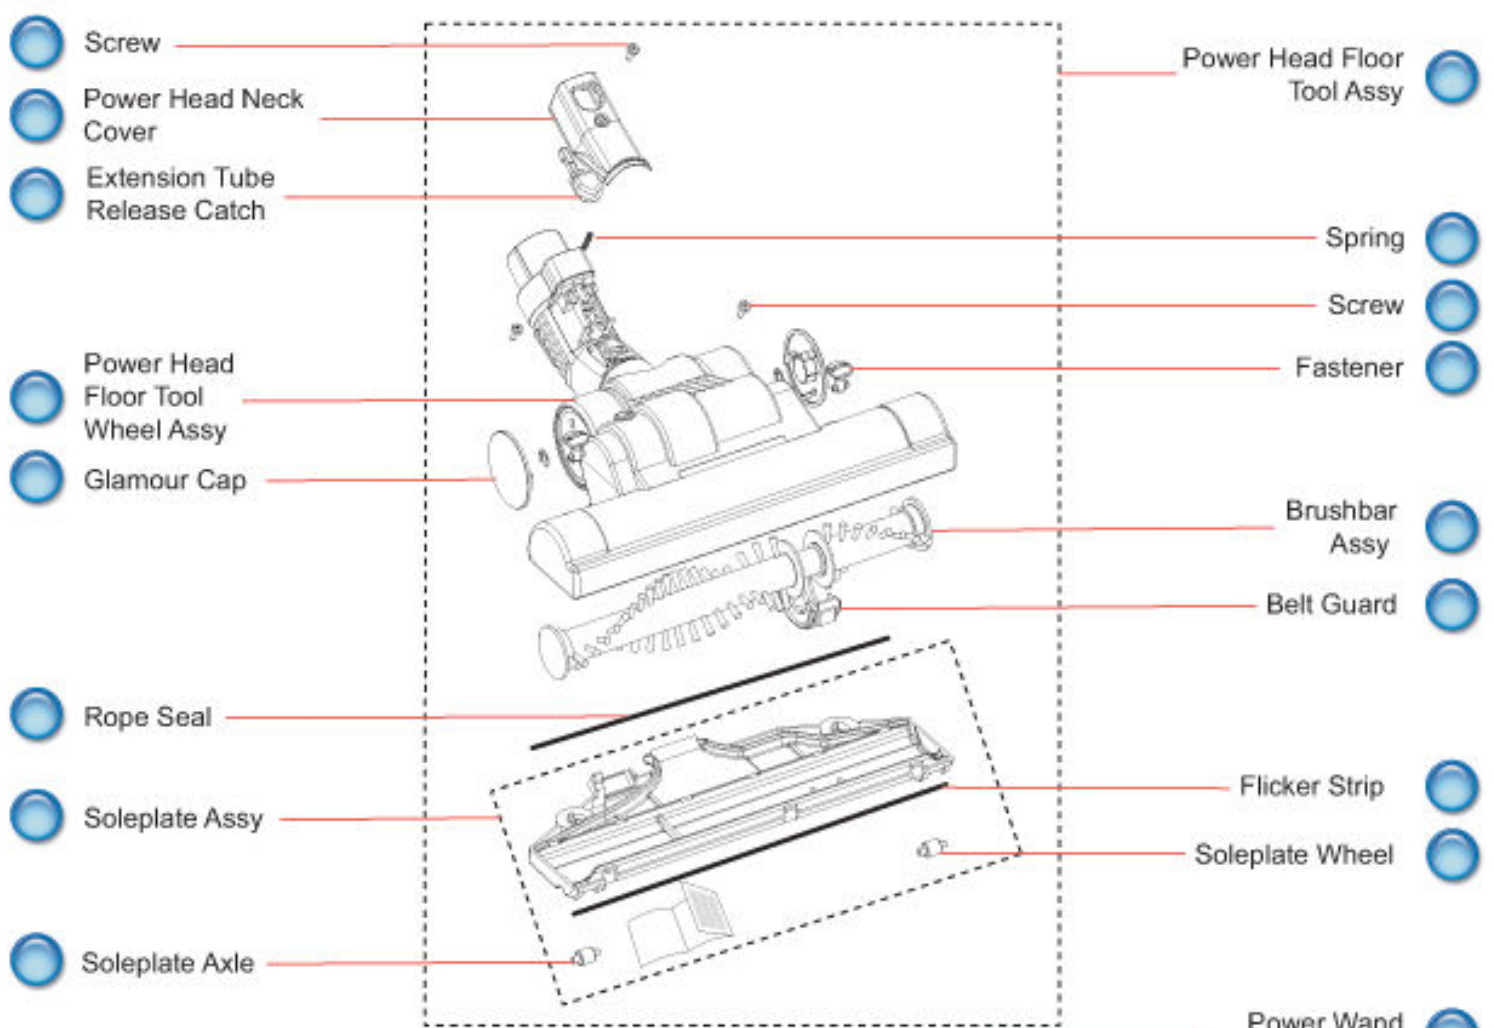

Cone/Shroud Assy

Bleed Valve Plug

Spring

Bin Catch

Bin Seal

Cone Seal

Bin Assy

● **Matress Tool**