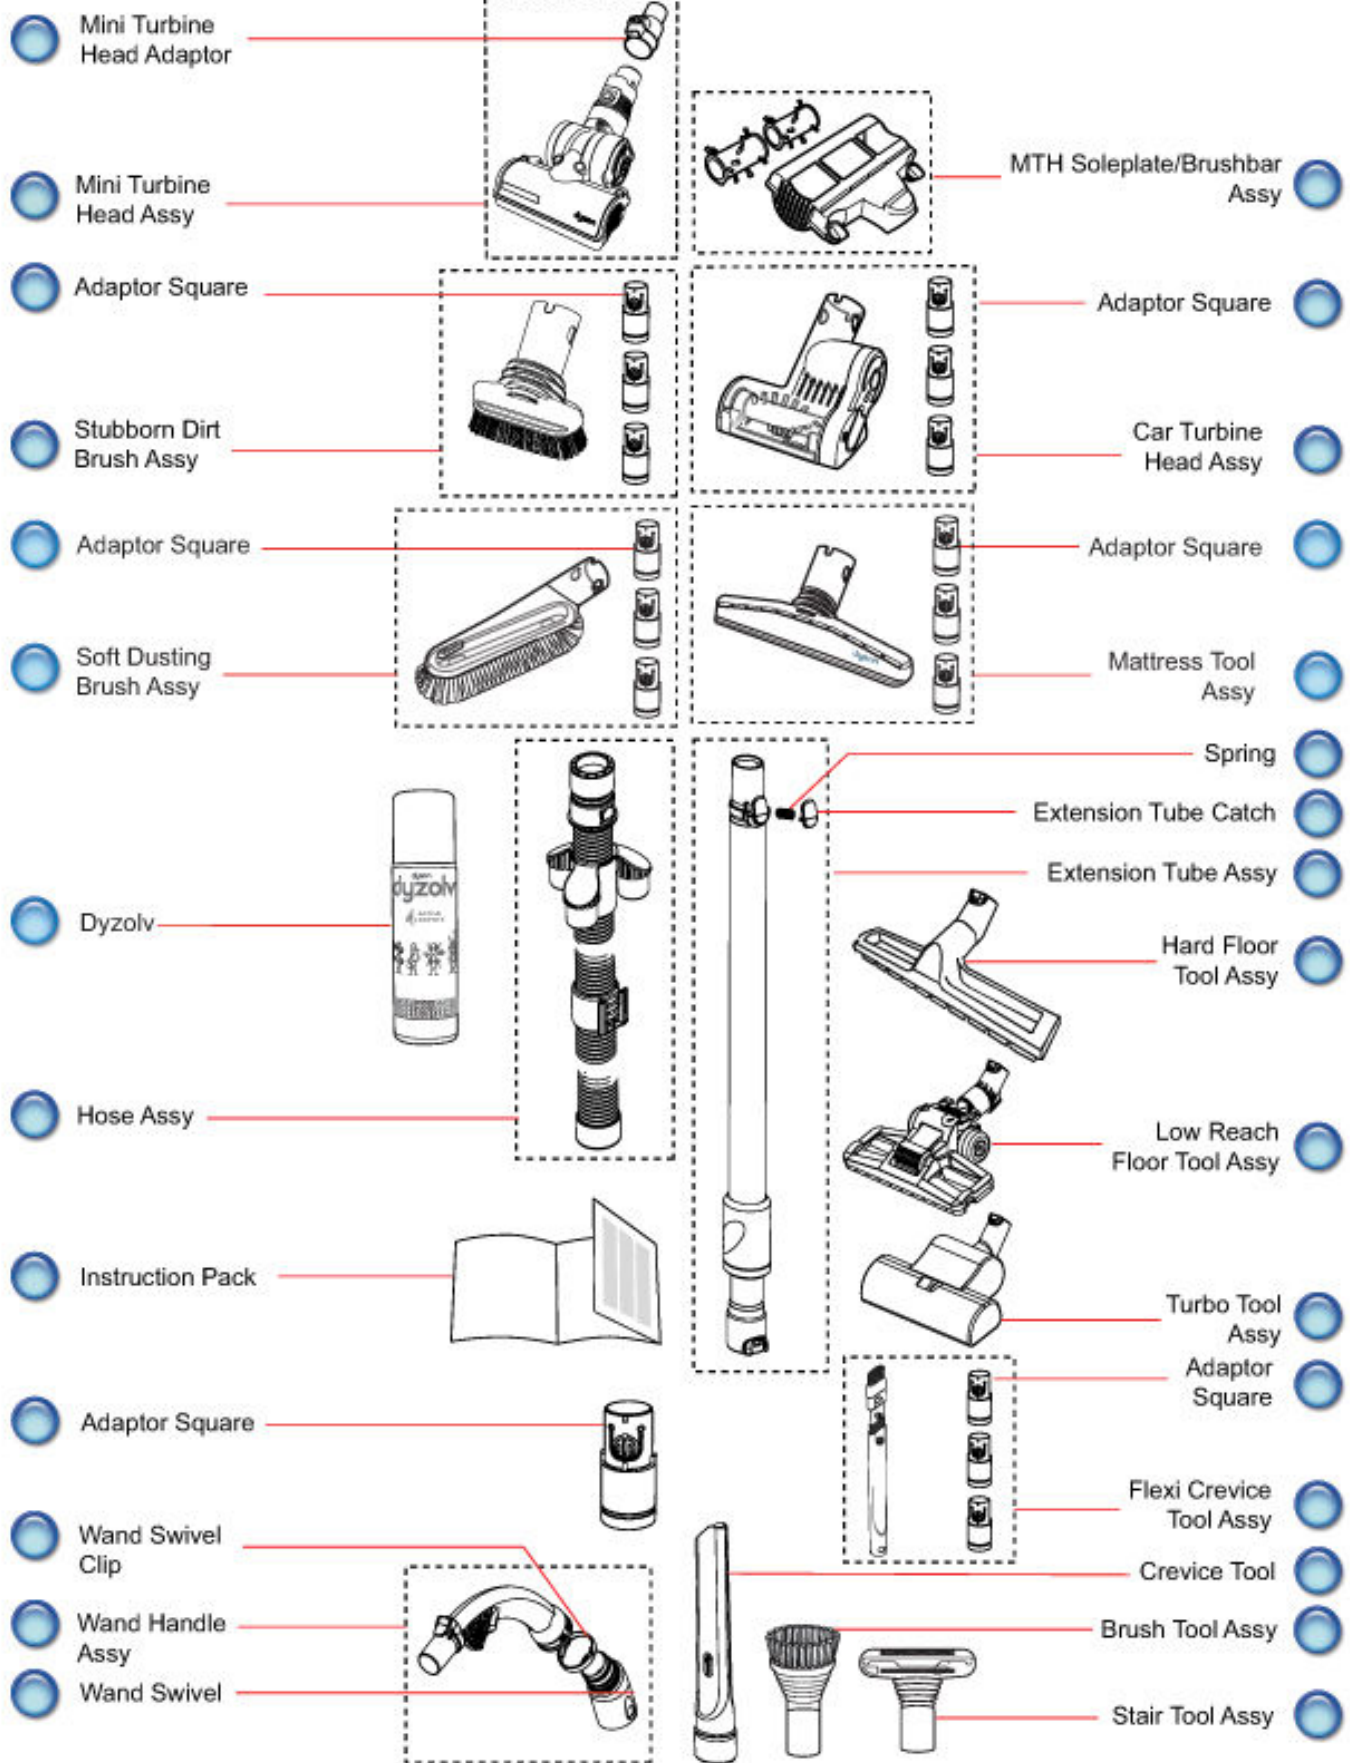

Cone/Shroud Assy

Bleed Valve Plug

Spring

Bin Catch

Bin Seal

Cone Seal

Bin Assy

● **Matress Tool**

● **Soft Dusting Brush Assy**

● **Stubborn Dirt/Stiff Bristle Brush Assy**

● **Flexi Crevice Tool Assy**

● **Hard Floor Tool**

● **Low Reach Floor Tool**

● **Universal Mini Turbine Head Assy**

● **Retail Kits (All)**

● **UMTH End Cap Assy**

● **UMTH Brushbar Assy**

● **Dyzolv**

● **Zorb Pouch**

● **Univ Zorb Grooener**