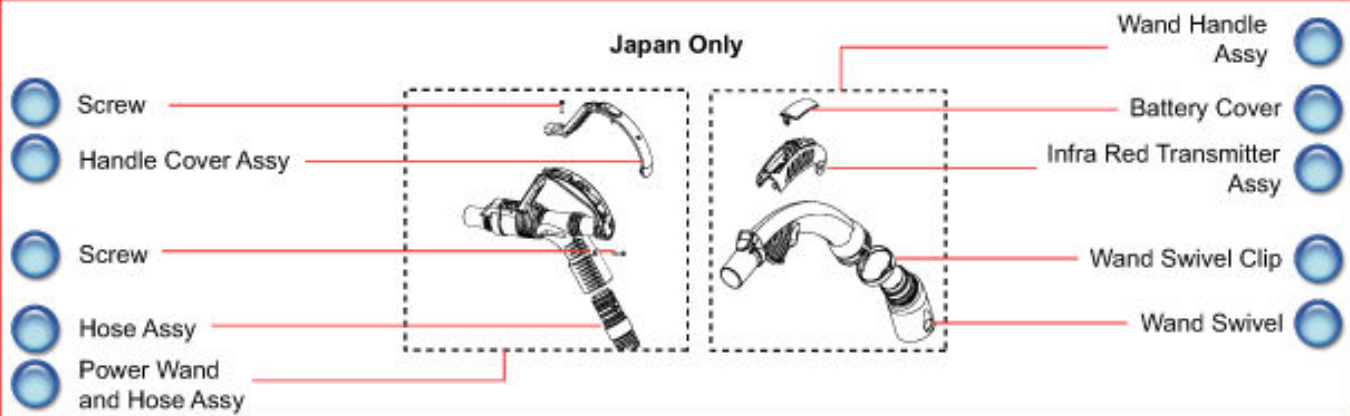

Cone/Shroud Assy

Bleed Valve Plug

Spring

Bin Catch

Bin Seal

Cone Seal

Bin Assy

● **Matress Tool**