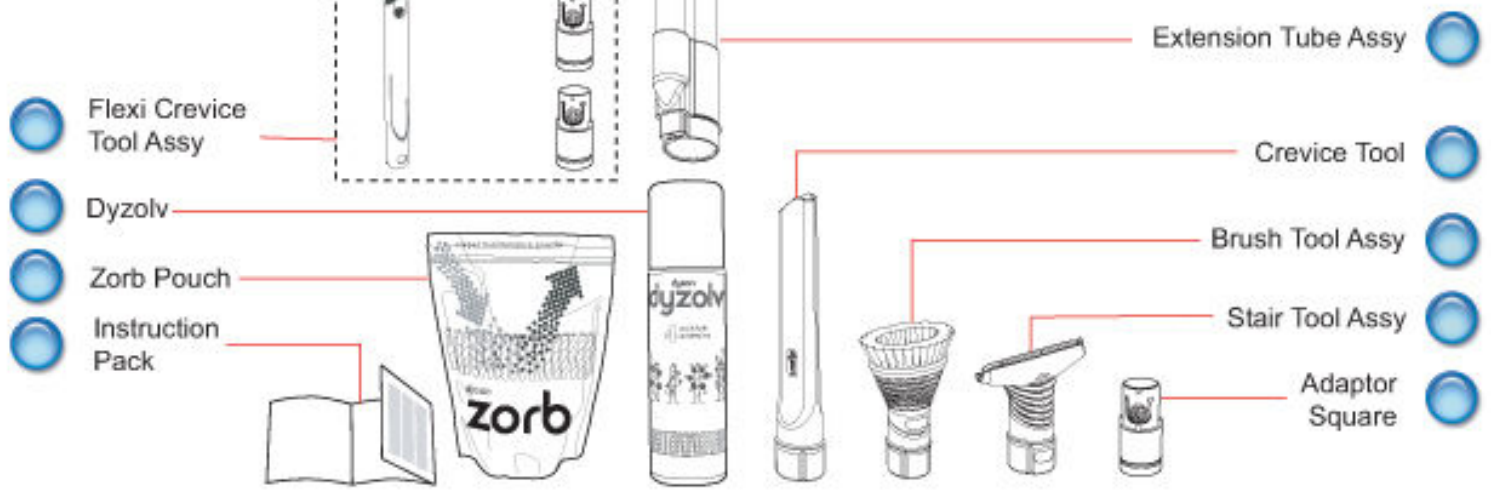

Cone/Shroud Assy

Bleed Valve Plug

Spring

Bin Catch

Bin Seal

Cone Seal

Bin Assy

● **Matress Tool**

● **Soft Dusting Brush Assy**

● **Stubborn Dirt/Stiff Bristle Brush Assy**

● **Flexi Crevice Tool Assy**

● **Hard Floor Tool**

● **Low Reach Floor Tool**

● **Universal Mini Turbine Head Assy**

● **Retail Kits (All)**