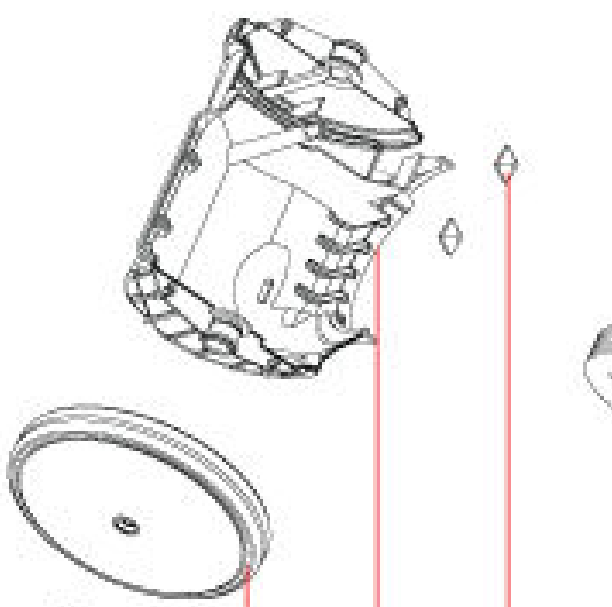

Cable Rewind Assy

Motor Bucket Mount

LMC

Rear Wheel Assy

Rear Wheel Plug

Castor Body

Castor Roller

Axle