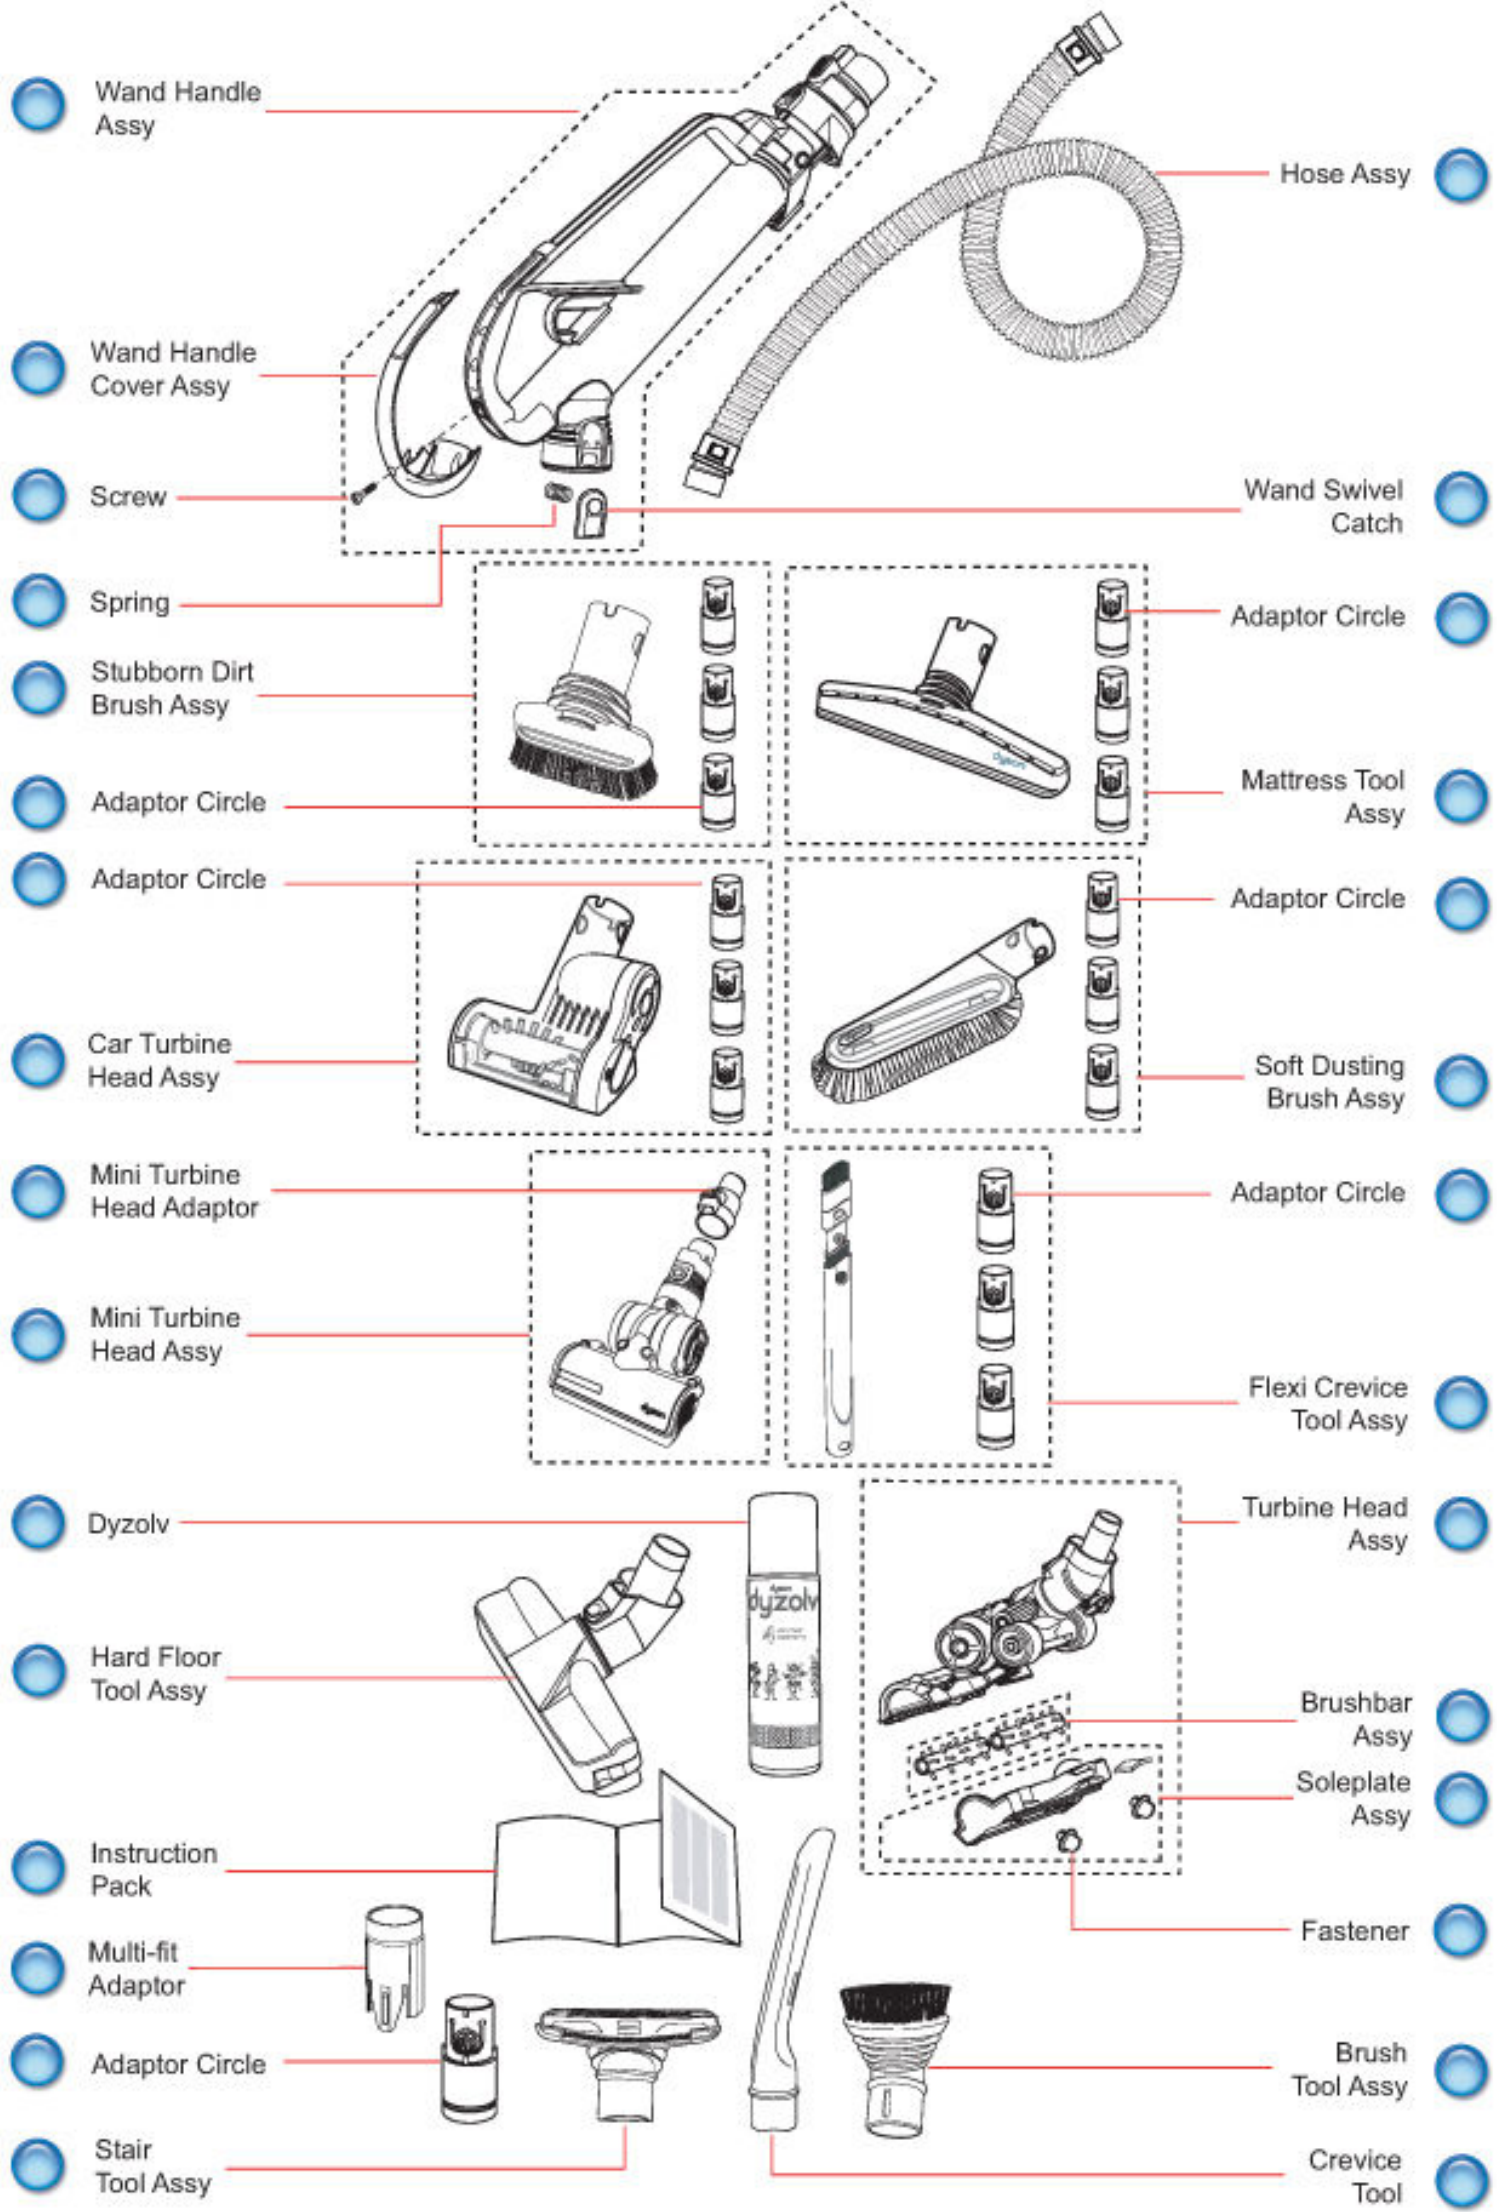

Insert Box Upper

Insert Side and Front Protector

Insert Box Lower

Insert Floor Tool Protection

Box

Parking Yoke

Cyclone Assy

FDC Seal

Bin Assy

Bin Base Assy

Flexi Crevice Tool Assy

Mattress Tool Assy

Soft Dusting Brush Assy

Stubborn Dirt Brush Assy

Up Top Tool Assy

Car Turbine Head Assy

Turbine Head Assy

Hard Floor Tool Assy

Mini Turbine Head Assy

Party Clean-up Kit

Car Cleaning Kit

Pre-filter Assy

Dyzolv