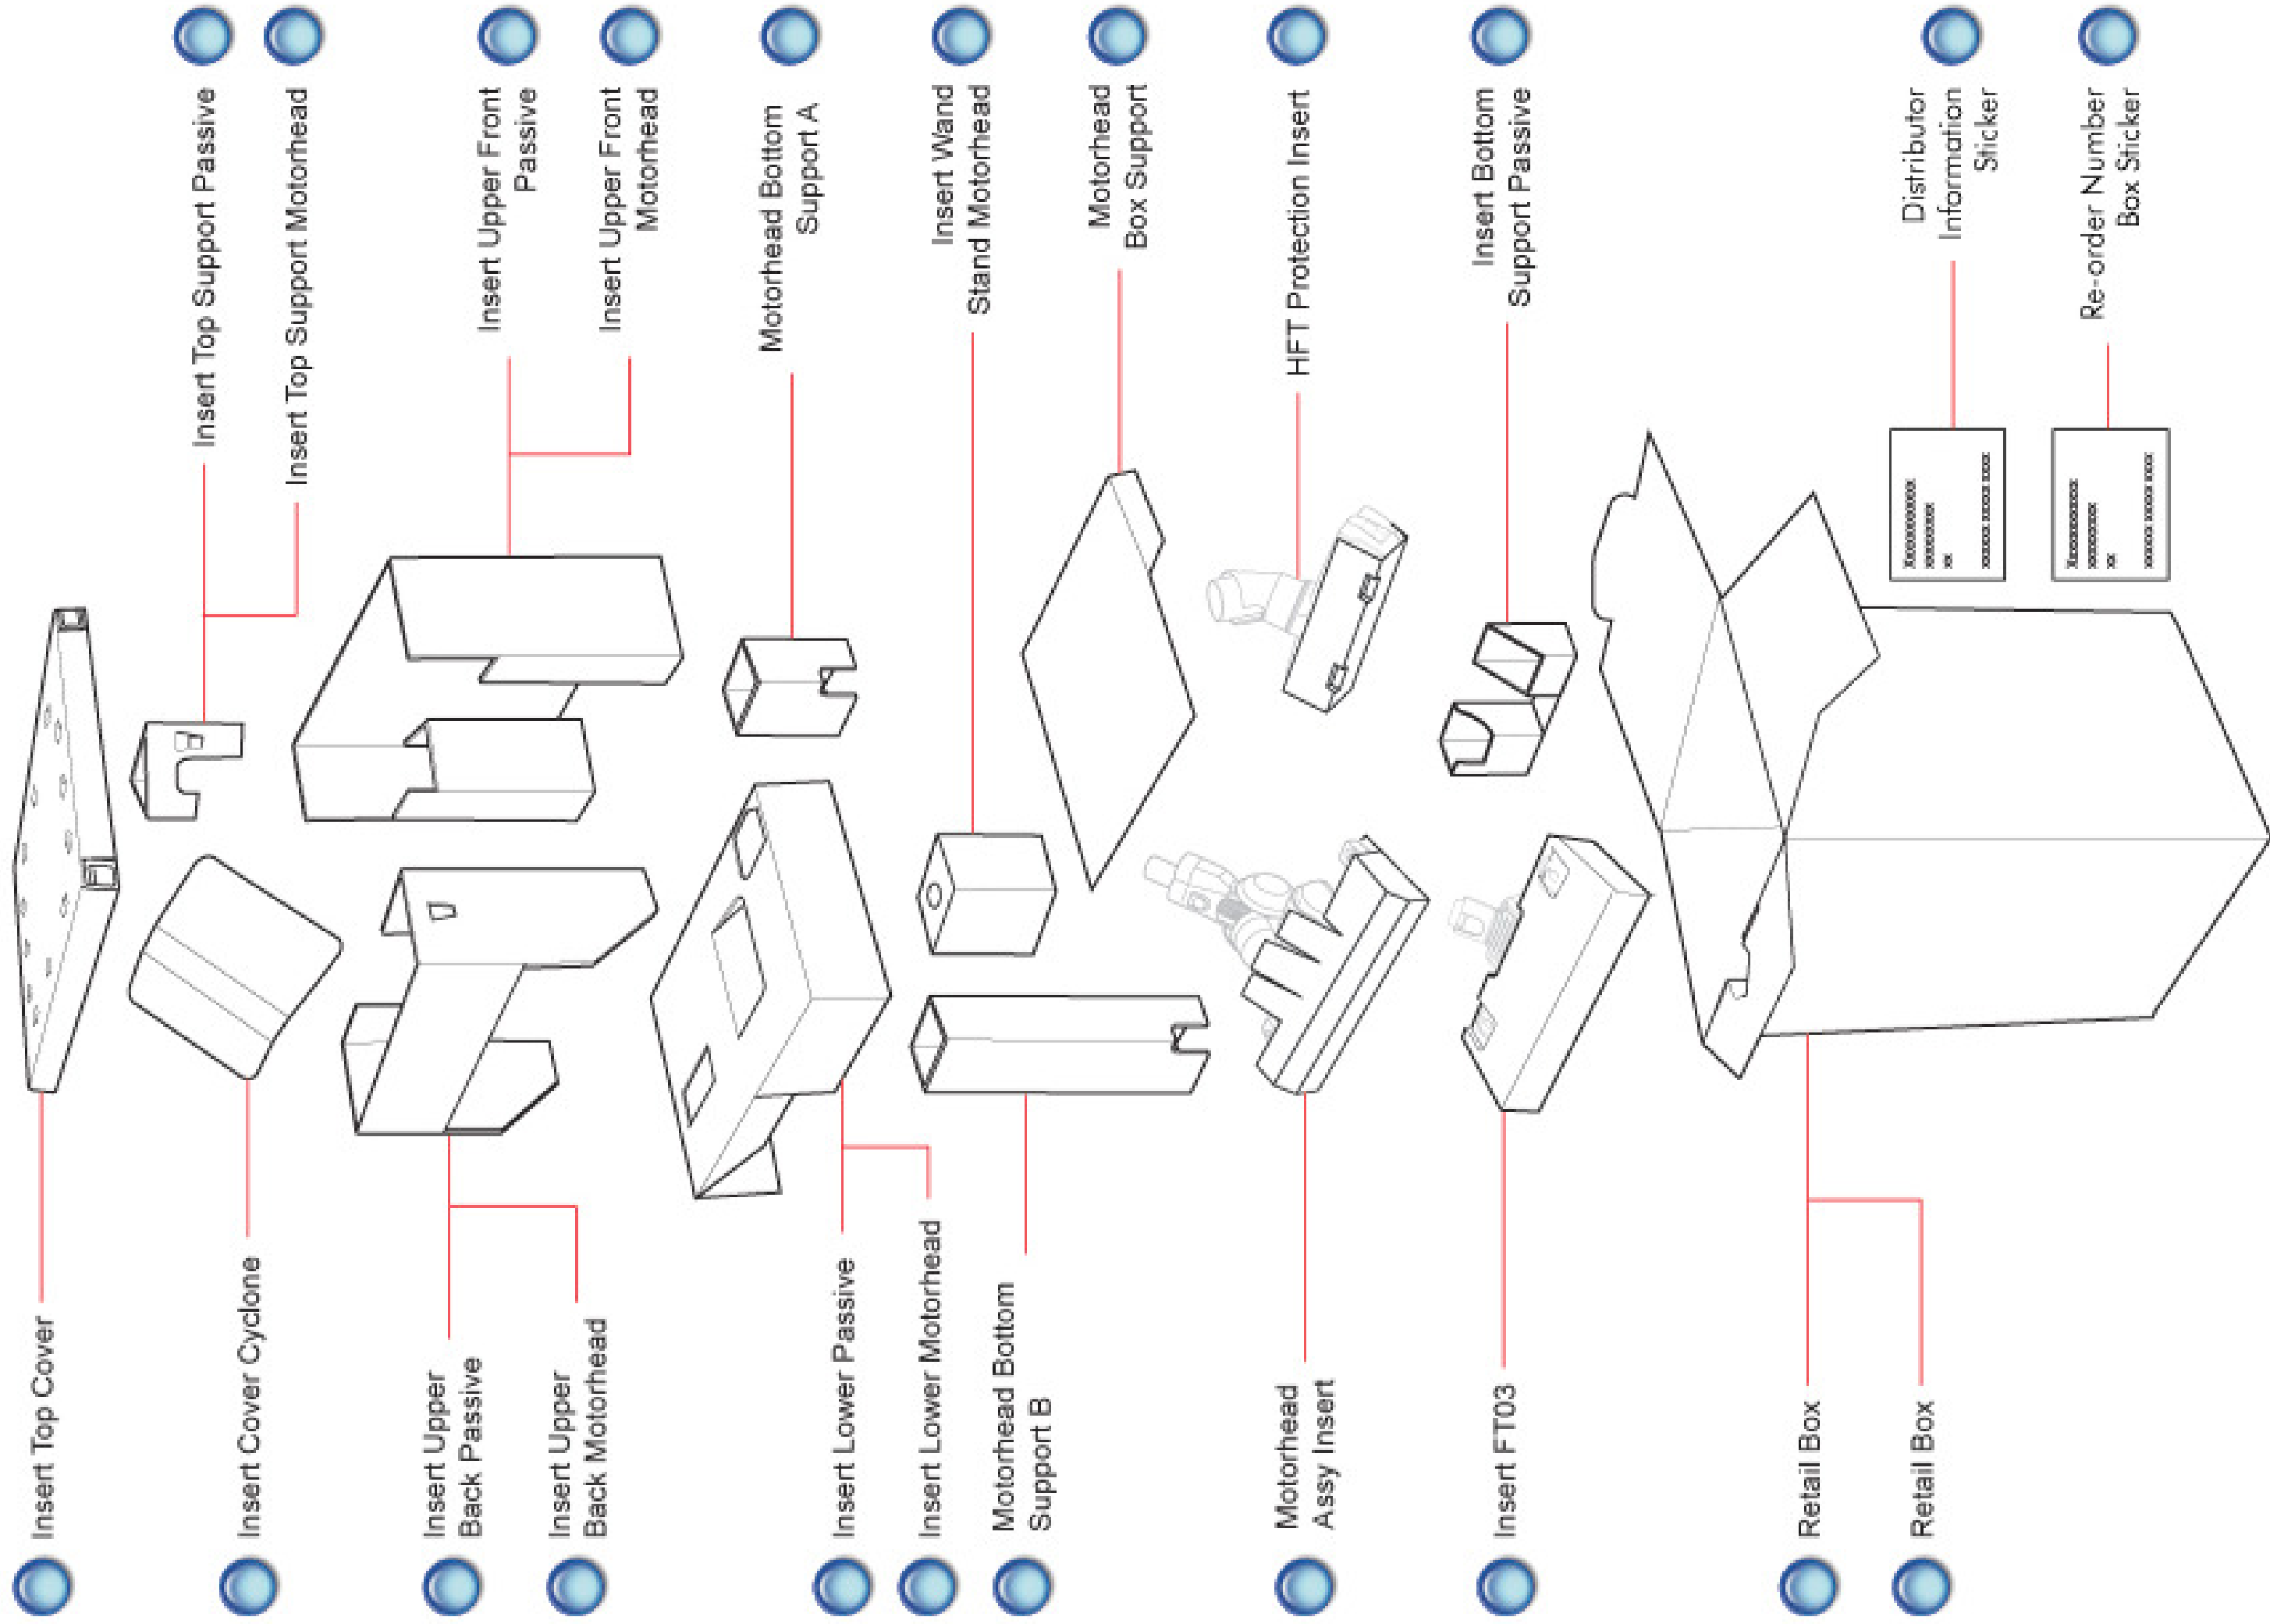

Turbine Head Assy

Brushbar Assy

Flat Out Head Assy

Universal Mini Turbine Head Assy

Retail Kits (All)

UMTH End Cap Assy

UMTH Brushbar Assy

Dyzolv

Zorb Pouch

Dyson Groom

Cyclone Assy

Bin Assy

Bin Base Seal

FDC/IDC Seal

Bin Base Assy

Wand Handle Assy

Swivel Catch

Spring

Swivel Catch

Spring

Extension Tube Assy

Screw

Wand Handle Cover

Wand Handle

Swivel Catch

Spring

Screw

Hose Assy