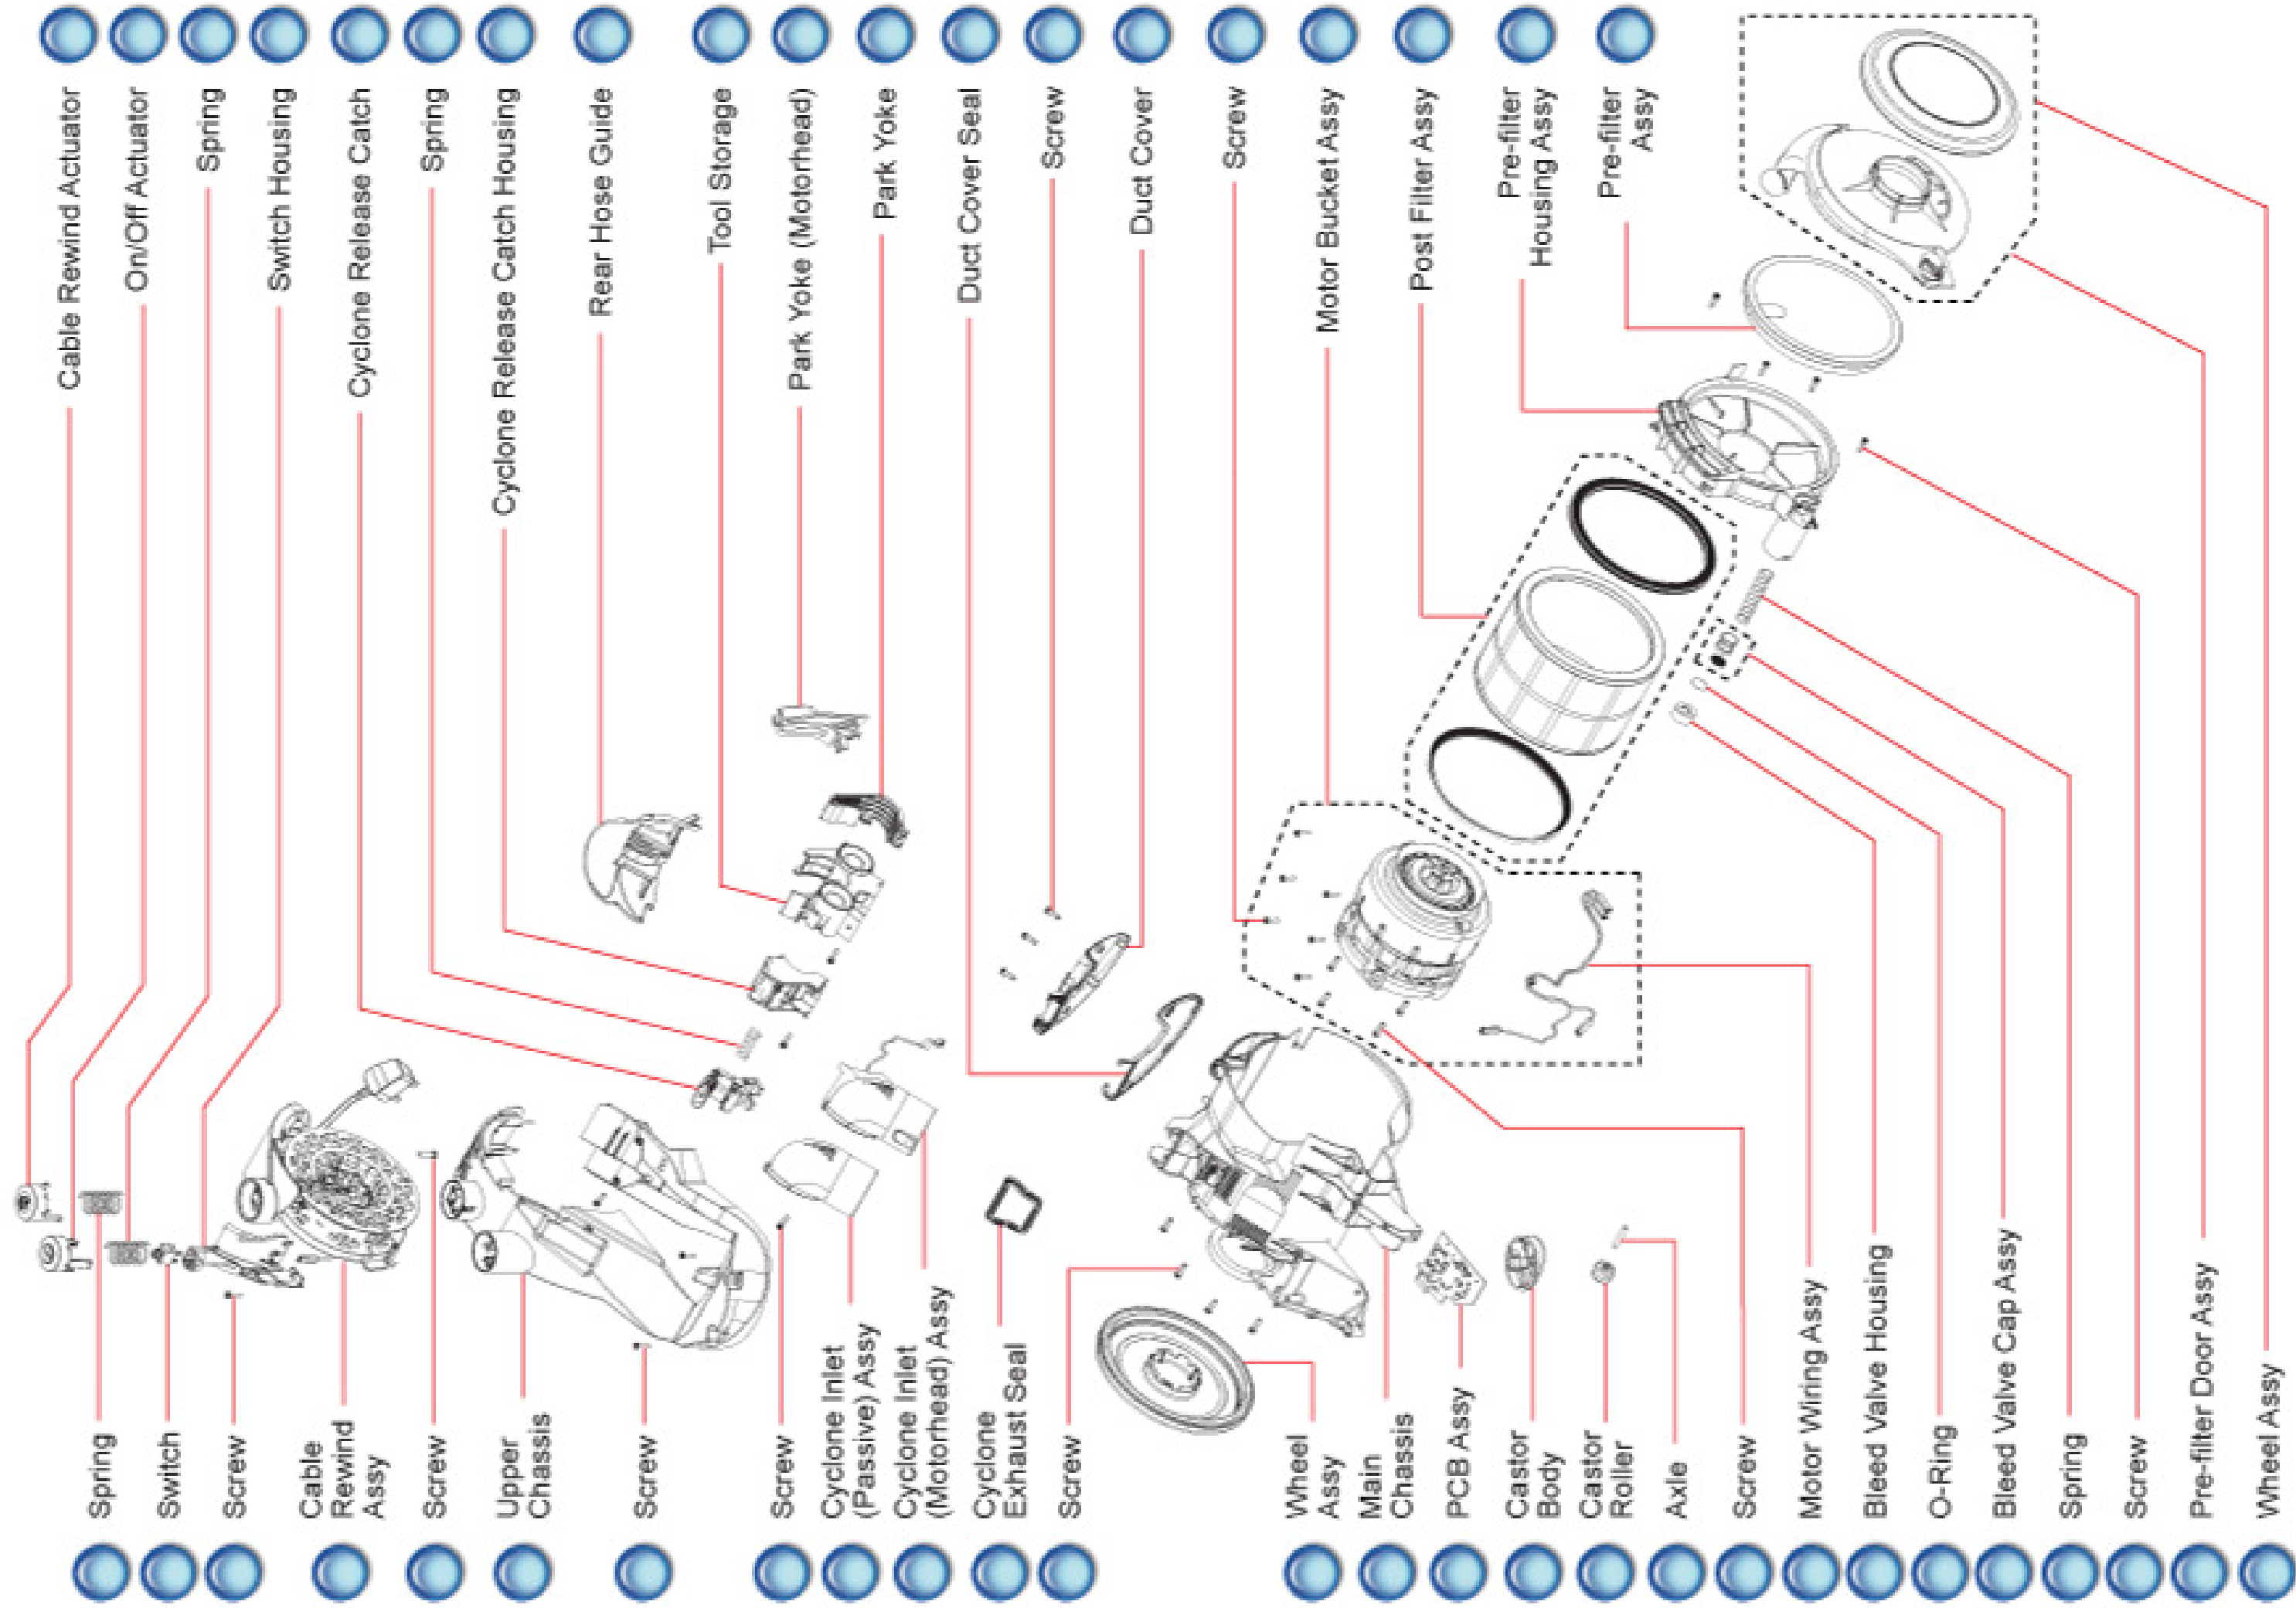

Turbine Head Assy

Brushbar Assy

Flat Out Head Assy

Universal Mini Turbine Head Assy

Retail Kits (All)

UMTH End Cap Assy

UMTH Brushbar Assy

Dyzolv

Zorb Pouch

Dyson Groom

Cyclone Assy

Bin Assy

Bin Base Seal

FDC/IDC Seal

Bin Base Assy

Wand Handle Assy

Swivel Catch

Spring

Swivel Catch

Spring

Extension Tube Assy

Screw

Wand Handle Cover

Wand Handle

Swivel Catch

Spring

Screw

Hose Assy