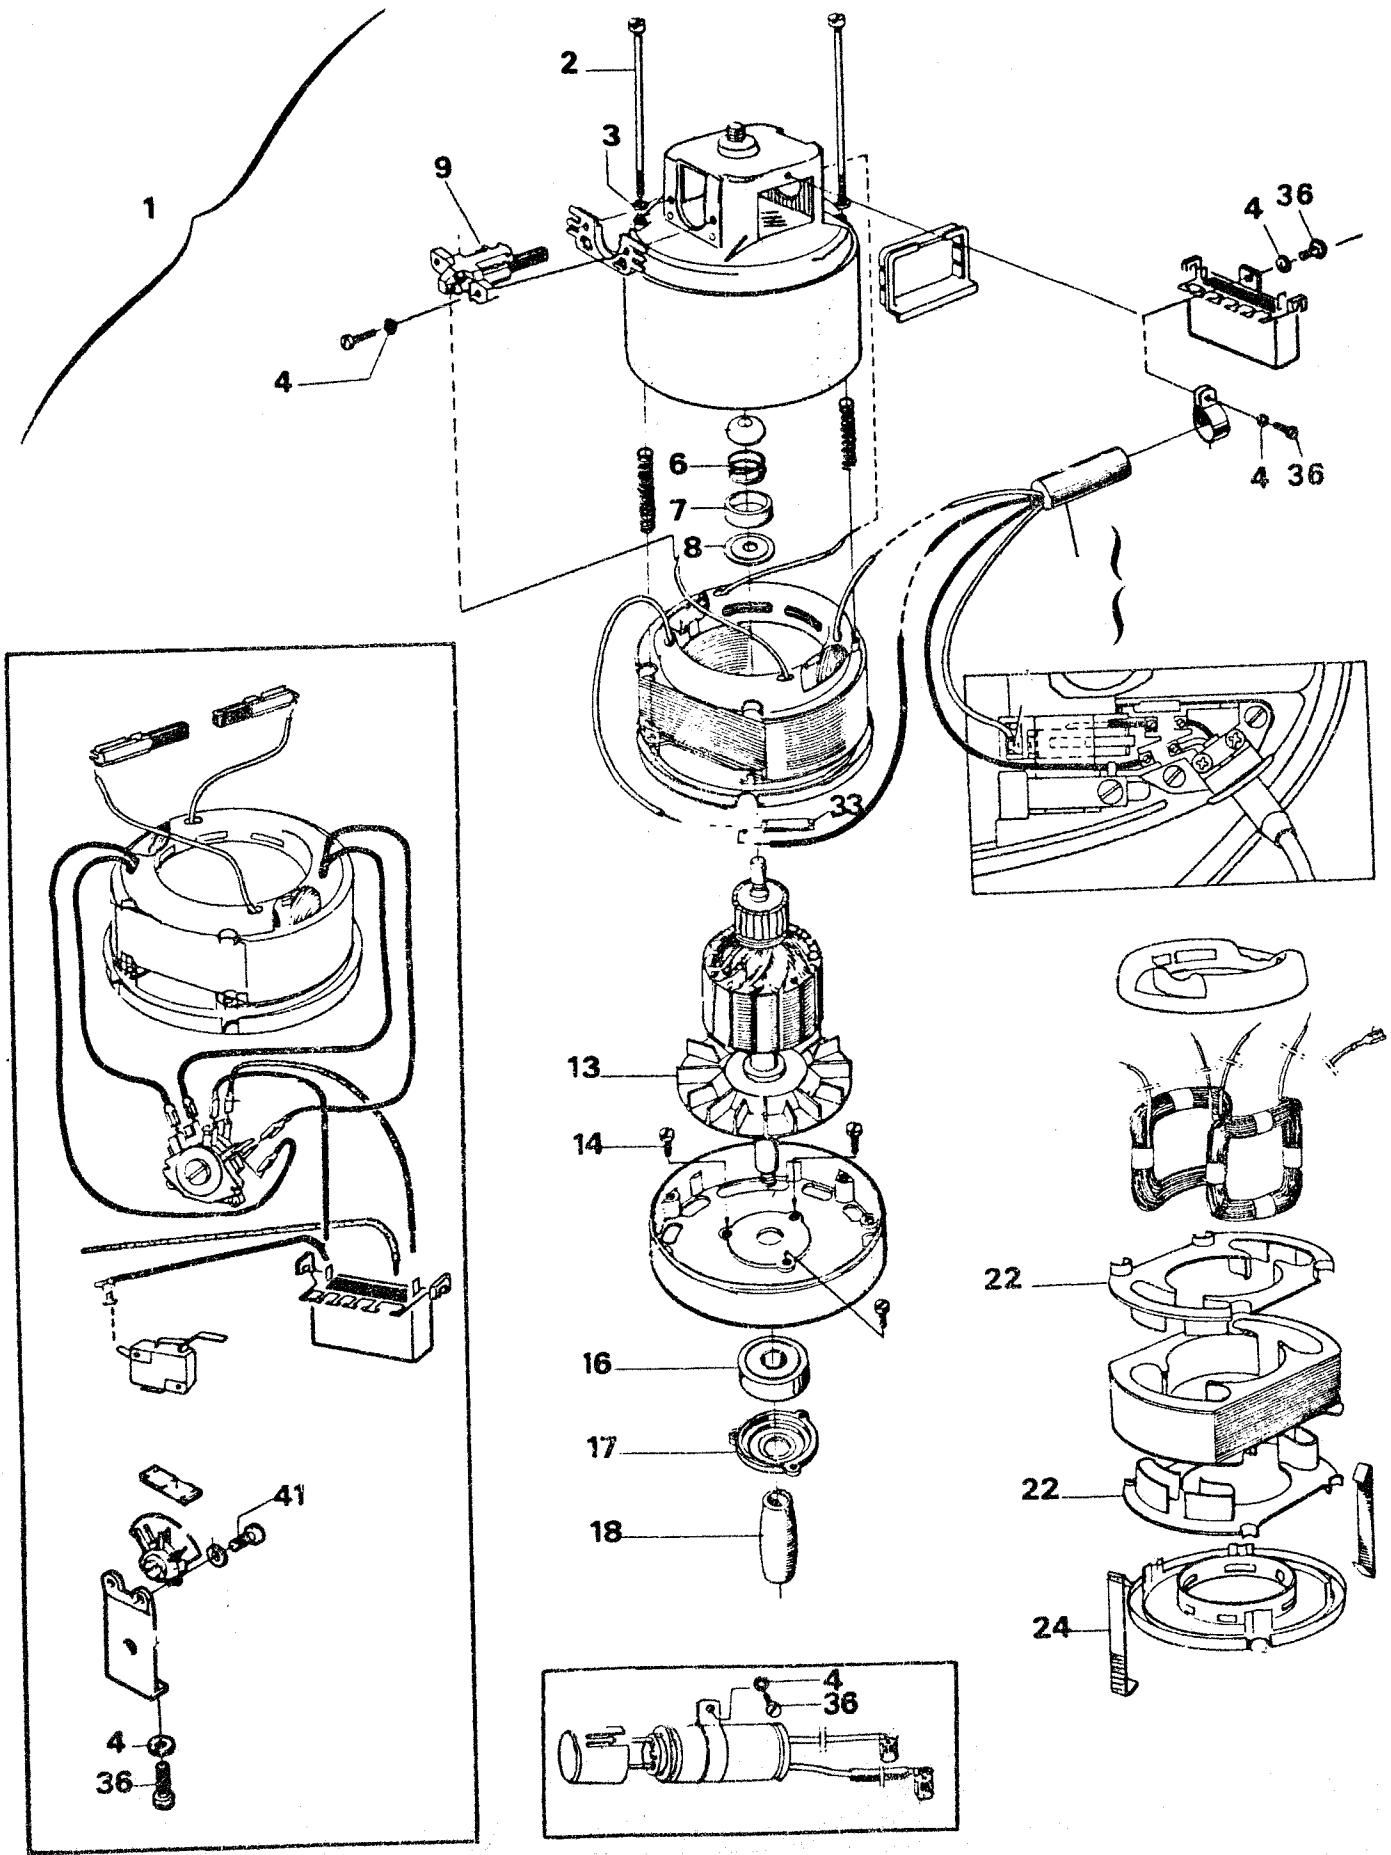

B22

B23

B 22/23

B22

<u>Item No.</u>	<u>Detail No.</u>	<u>Description</u>
1	96271-02/8	MOTOR 240V
2	7231313-00/3	SCREW 4 X 90
3	7351136-00/2	WASHER
4	7352136-00/1	LOCK WASHER
6	214297-00/4	SPRING
7	111539-00/3	OIL FELT RING
8	111024-00/6	WASHER
9	112655-00/6	CARBON BRUSH
13	111404-00/0	FAN
14	7231291-01/9	SCREW MC54 X 12
16	7382201-25/4	BALL BEARING
17	104252-00/2	COVER FOR BEARING
18	311506-00/0	DRIVE PULLEY
22	104541-01/6	INSULATION
24	105981-00/5	CLAMP
33	149678-00/5	CONNECTOR
36	7231287-01/7	SCREW LOCK
41	7231222-01/4	SCREW

Parts not listed no longer available

B22/23

Item No.	Detail No.	Description
1	112043-07/0	SHAFT COMPLETE
2	108242-06/6	HANDLE SHAFT
3	108274-02/8	COVER
5	104262-03/5	HOLDER FOR UPPER CABLE
6	104235-00/7	PIN
7	22173-00/9	BALL PLATE INDEX
8	108284-00/1	SPRING
9	108244-01/3	UPPER HANDLE SHAFT
11	105864-02/9	SCREW
12	104263-04/1	HOLDER FOR CABLE
14	104258-06/6	HANDLE
15	106252-01/8	LOWER SHAFT
16	311210-01/7	SPRING RING