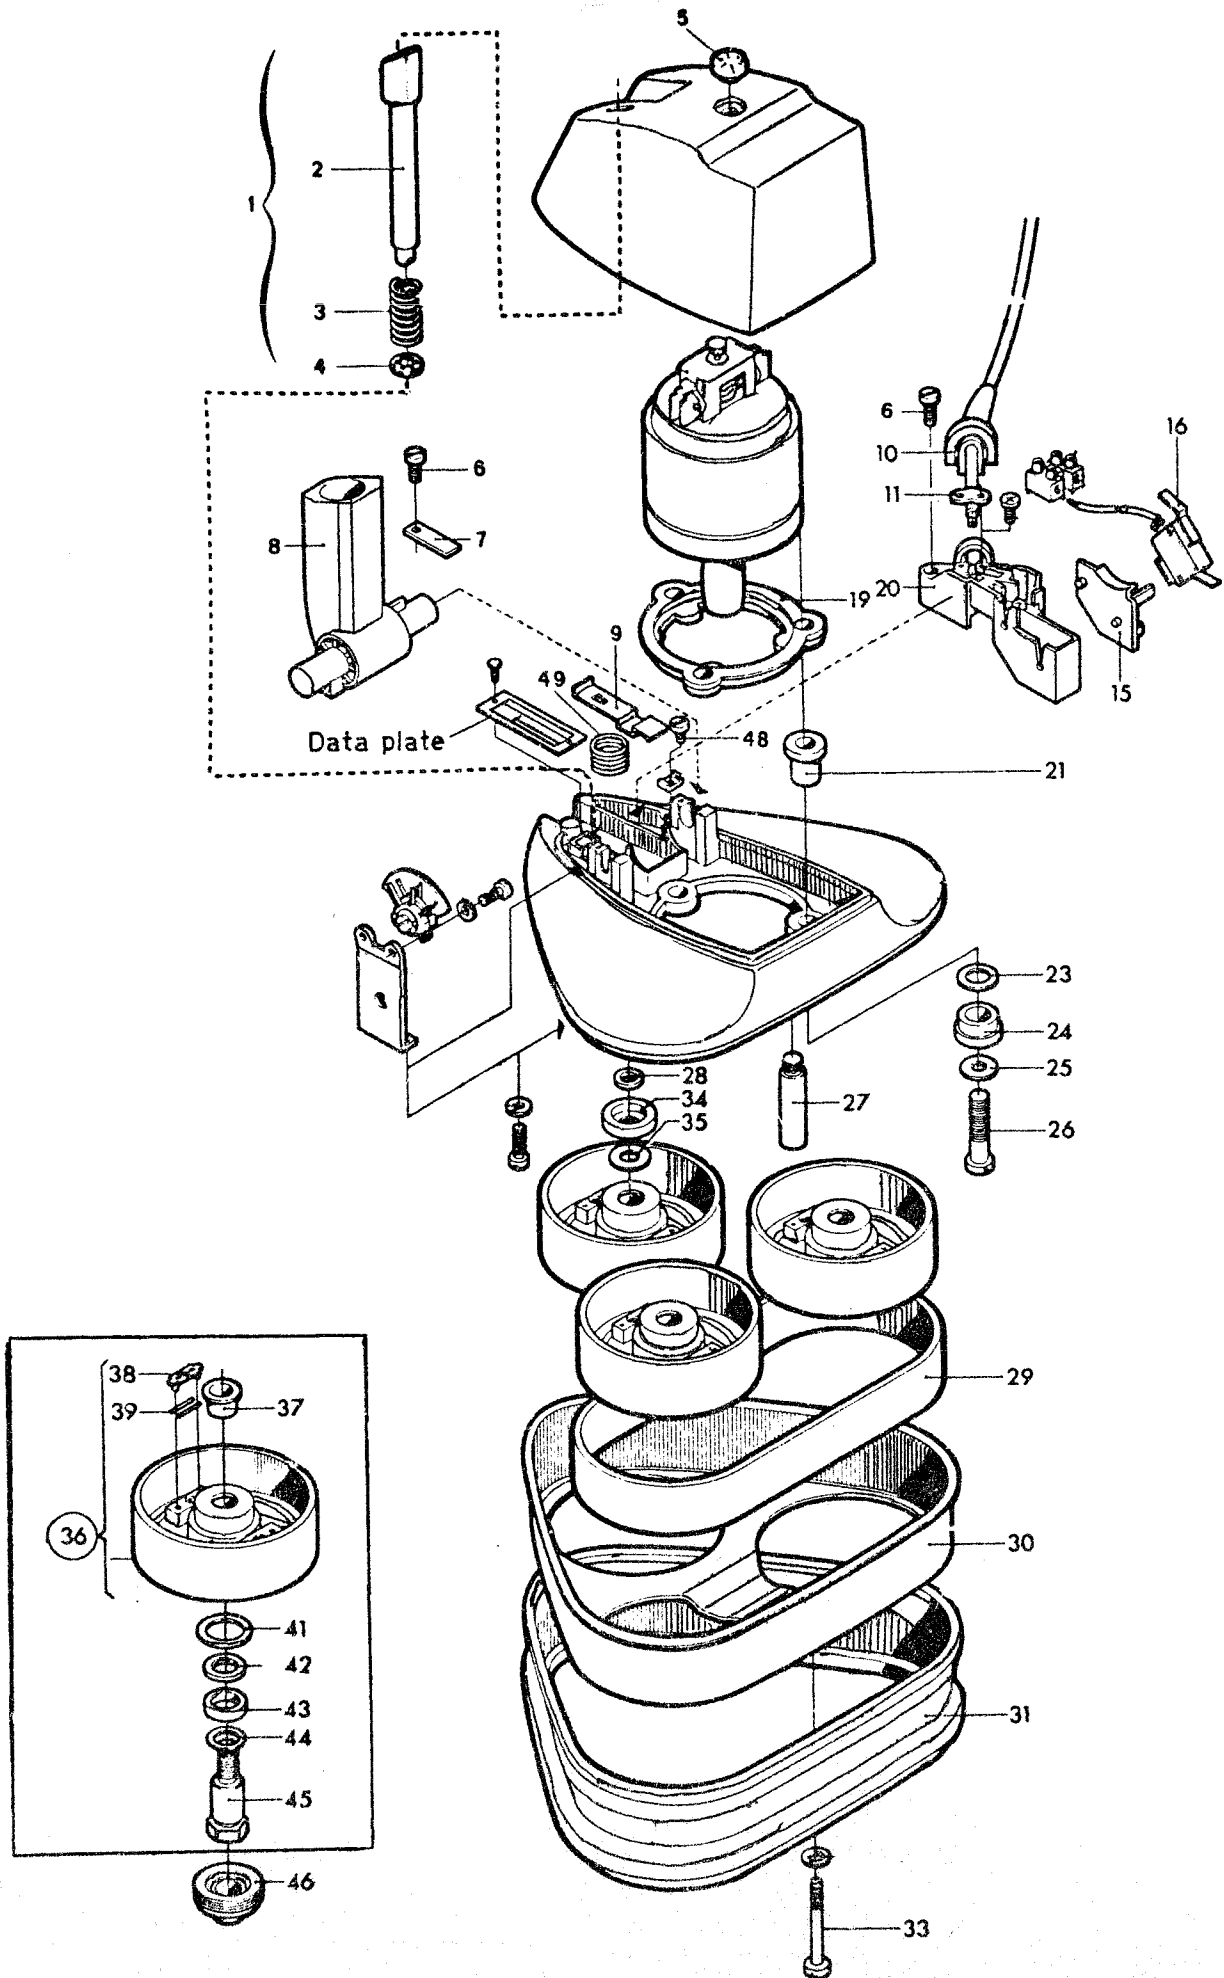

B22/23

B22

<u>Item No.</u>	<u>Detail No.</u>	<u>Description</u>	<u>Item No.</u>	<u>Detail No.</u>	<u>Description</u>
1	112924-19/6	COVER GREY	26	7231374-00/5	SCREW
2	111819-02/5	PEDAL	27	102333-00/2	PIN
3	111820-00/7	SPRING	28	103744-00/9	WASHER
4	149703-03/5	LOCKWASHER	29	102335-00/7	DRIVING BELT
5	311600-01/9	NUT	30	102336-00/5	PLATE
6	7231291-01/9	SCREW MC54 X 12	31	102355-02/1	BUMPER
7	111821-00/5	CLAMP	33	7241304-01/8	SCREW
8	311844-03/9	SHAFT BRACKET (BROWN)	34	111644-00/1	COVER PROTECTION
9	111818-00/1	LATCH ARM	35	111646-00/6	WASHER
10	111825-01/4	SLEEVE PROTECTION	36	111639-00/1	PULLEY
11	19712-00/9	CABLE CLAMP	37	111641-00/7	BEARING
15	111823-00/1	HOLDER FOR SPRING	38	103361-00/2	HOLDER FOR SPRING
16	111822-00/3	SWITCH	39	103362-00/0	SPRING LOCK
19	102334-00/0	CABLE	41	111649-00/0	SEAL WASHER
20	111824-00/9	JUNCTION BOX	42	111648-00/2	FELT WASHER
21	103227-00/5	BUSH	43	111647-00/4	FELT WASHER
23	104549-00/1	CUP WASHER	44	7345802-00/8	WASHER 10
24	103226-00/7	BUSH	45	111642-00/5	PIN FOR BEARING
25	7344905-00/0	WASHER	46	111643-00/3	COVER FOR BEARING
			48	7232251-31/9	SCREW
			49	112184-00/7	SPRING

Parts not listed no longer available