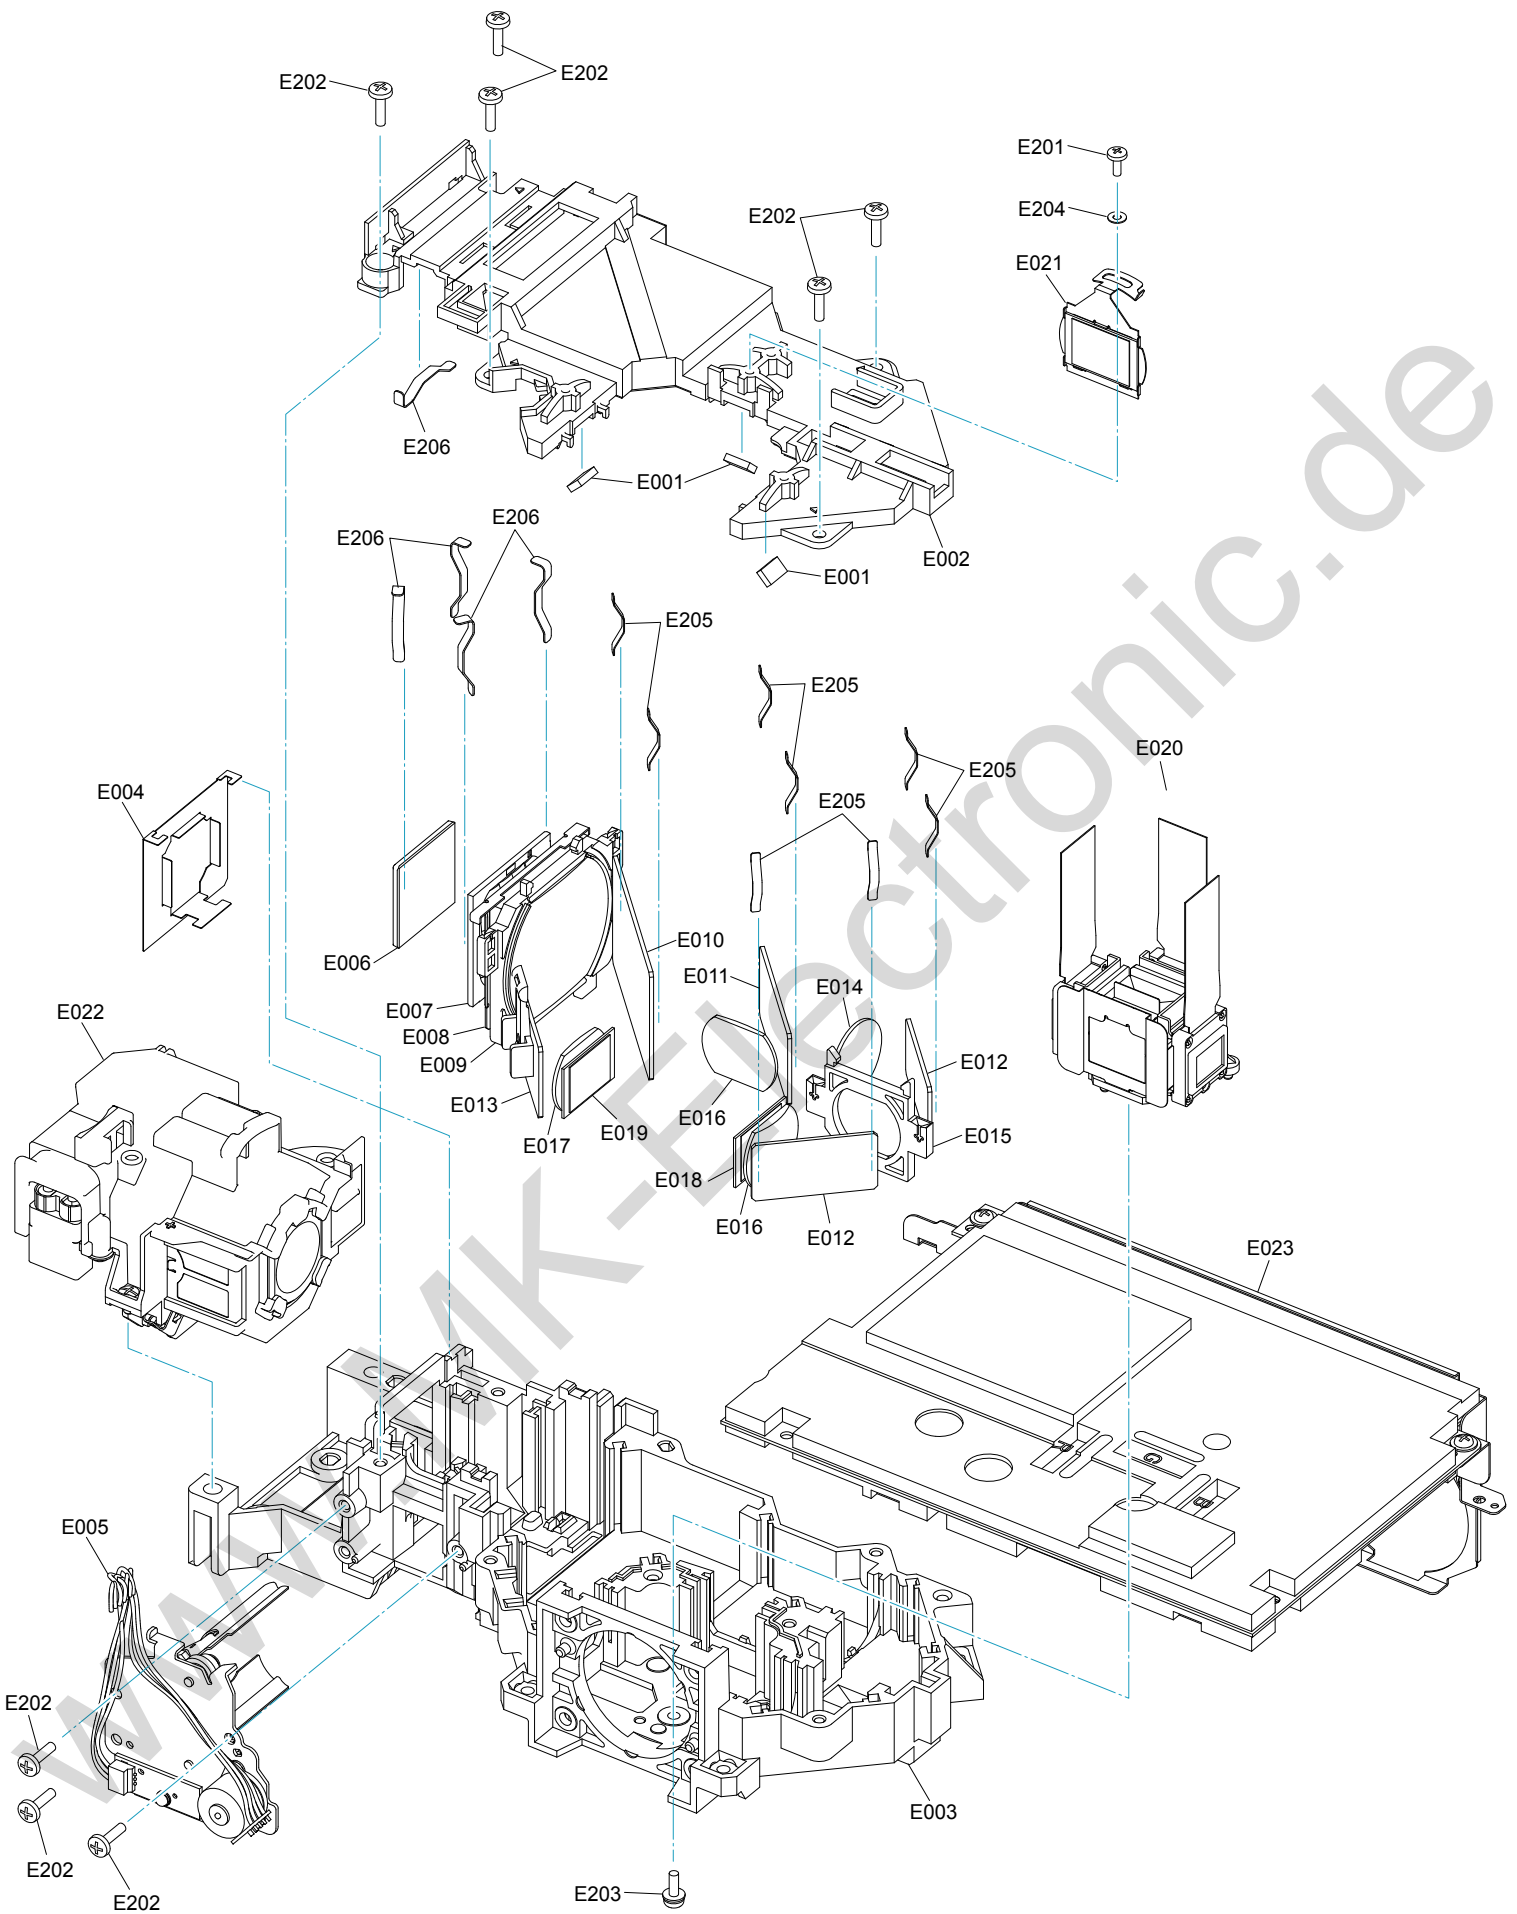

*1000:
This part is used for mechanical
adjustment purpose and the number
of part installed in each unit is varying

	Addition of 1000	C
	Addition of 9000	B
	First Release	A
	History	Rev.No.
Model Name	EMP-S6	

1456294	BALL,SHUTTER	630	Projector Main Parts	1
1456311	SPRING,SHUTTER	640	Projector Main Parts	1
1464712	SHEET,SHADING,LENS	650	Projector Main Parts	2
1464713	CUSHION SHADING,LED	660	Projector Main Parts	1
1491411	CASE,REAR;BENH	670	Projector Main Parts	1
1491412	lamp cover, unit;B	680	Projector Main Parts	1
1459245	SEAL,CASE LOWER;B	690	Projector Main Parts	1
1491608	MODEL NAME PLATE;EB-S62	700	Projector Main Parts	1
1487864	LOGO PLATE, 3LCD	710	Projector Main Parts	1
1508082	sheet.adjust.lens	1000	Projector Main Parts	1
1501108	RATING LABEL;EEB_B	2010	Projector Main Parts	1
1457125	Caution Label,A;E	2020	Projector Main Parts	1
1499014	CAUTION LABEL,F_W80;E	2030	Projector Main Parts	1
1283697	C.B.P-TITE SCREW,3X10,F/ZB-3C	8010	Projector Main Parts	39
1283938	C.B.P-TITE SCREW,3X12,F/ZN-3C	8020	Projector Main Parts	4
1284167	C.C.P-TITE SCREW,3X8,F/ZN-3C	8030	Projector Main Parts	10
1282385	C.C.SCREW,3X6,F/ZN-3C	8040	Projector Main Parts	3
1284411	C.P.(S-P1)SCREW,3X10,F/ZN-3C	8050	Projector Main Parts	4
1284490	C.P.P-TITE SCREW,2X6,F/ZN-3C	8060	Projector Main Parts	1
1456697	C.P.P-TITESCREW,2.5X8,F/ZN-3C	8070	Projector Main Parts	1
1302281	C.P.TYPE1 B-TITET-A.SCREW,2X6,F/ZB-3C	8080	Projector Main Parts	3
1283839	H.N.-3,F/ZN-3C	8090	Projector Main Parts	4
1439361	PLATE,NUT;M3	8100	Projector Main Parts	1
1451688	SCREW,LAMP;3X6	8110	Projector Main Parts	1
1287505	SPRING,ML FASTEN	8120	Projector Main Parts	4