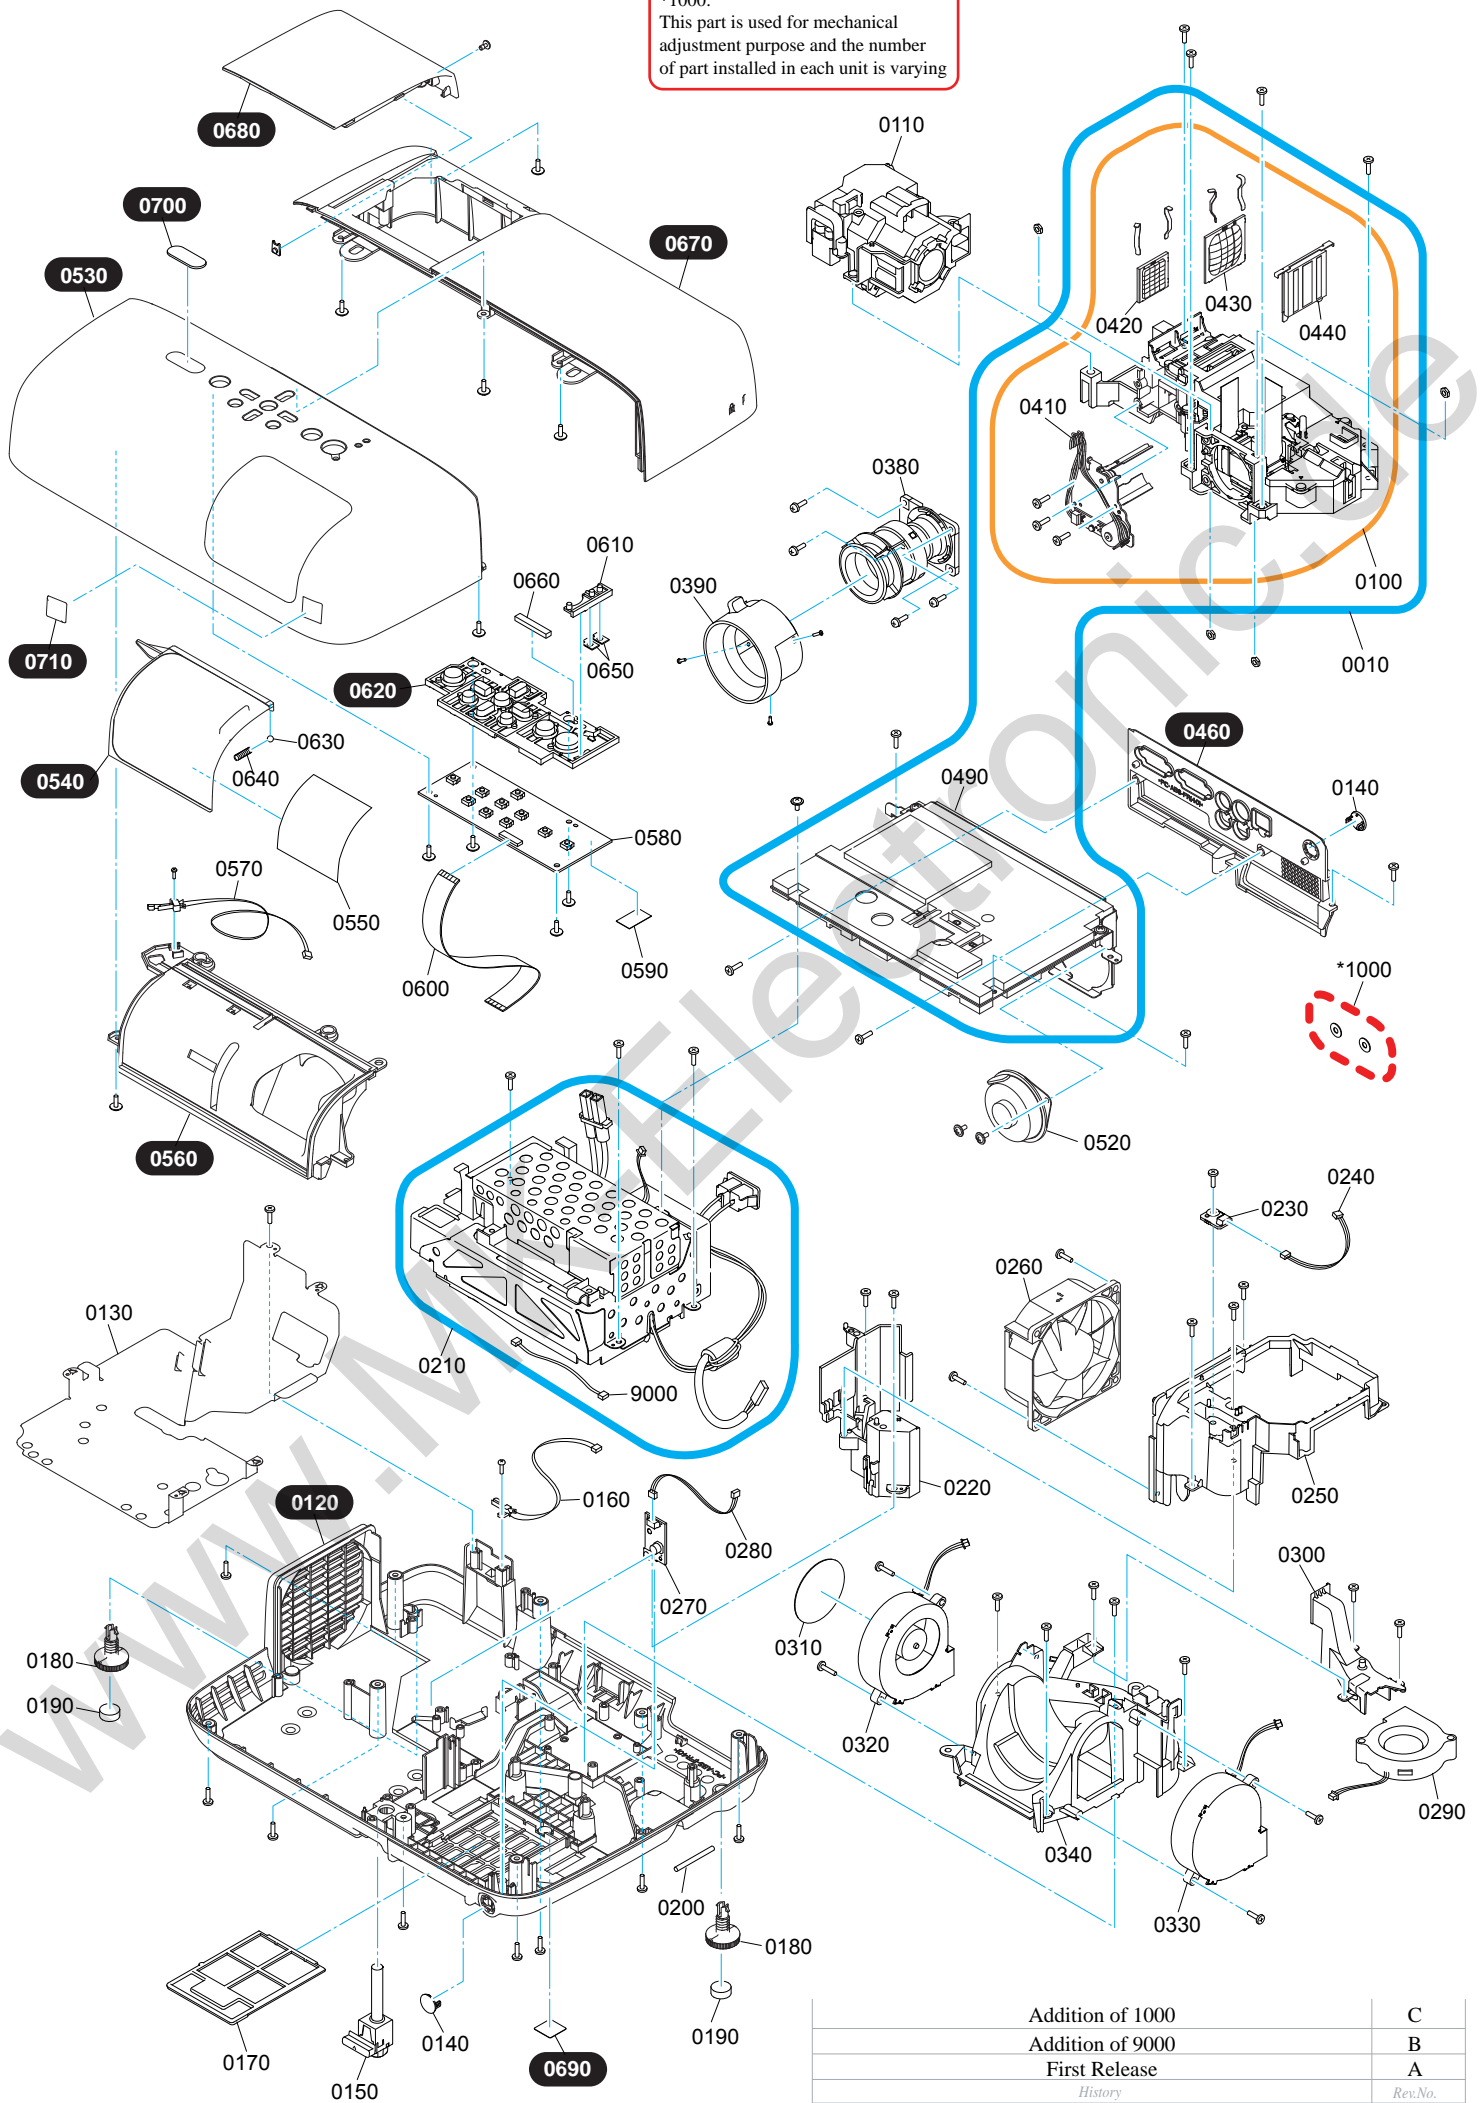

*1000:
This part is used for mechanical
adjustment purpose and the number
of part installed in each unit is varying

	Addition of 1000	C
	Addition of 9000	B
	First Release	A
	History	Rev.No.
Model Name	EMP-S6	

1456294	BALL,SHUTTER	630	Projector Main Parts	1
1456311	SPRING,SHUTTER	640	Projector Main Parts	1
1464712	SHEET,SHADING,LENS	650	Projector Main Parts	2
1464713	CUSHION SHADING,LED	660	Projector Main Parts	1
1491411	CASE,REAR;BENH	670	Projector Main Parts	1
1491412	lamp cover, unit;B	680	Projector Main Parts	1
1459245	SEAL,CASE LOWER;B	690	Projector Main Parts	1
1491608	MODEL NAME PLATE;EB-S62	700	Projector Main Parts	1
1487864	LOGO PLATE, 3LCD	710	Projector Main Parts	1
1508082	sheet.adjust.lens	1000	Projector Main Parts	1
1501108	RATING LABEL;EEB_B	2010	Projector Main Parts	1
1457125	Caution Label,A;E	2020	Projector Main Parts	1
1499014	CAUTION LABEL,F_W80;E	2030	Projector Main Parts	1
1283697	C.B.P-TITE SCREW,3X10,F/ZB-3C	8010	Projector Main Parts	39
1283938	C.B.P-TITE SCREW,3X12,F/ZN-3C	8020	Projector Main Parts	4
1284167	C.C.P-TITE SCREW,3X8,F/ZN-3C	8030	Projector Main Parts	10
1282385	C.C.SCREW,3X6,F/ZN-3C	8040	Projector Main Parts	3
1284411	C.P.(S-P1)SCREW,3X10,F/ZN-3C	8050	Projector Main Parts	4
1284490	C.P.P-TITE SCREW,2X6,F/ZN-3C	8060	Projector Main Parts	1
1456697	C.P.P-TITESCREW,2.5X8,F/ZN-3C	8070	Projector Main Parts	1
1302281	C.P.TYPE1 B-TITET-A.SCREW,2X6,F/ZB-3C	8080	Projector Main Parts	3
1283839	H.N.-3,F/ZN-3C	8090	Projector Main Parts	4
1439361	PLATE,NUT;M3	8100	Projector Main Parts	1
1451688	SCREW,LAMP;3X6	8110	Projector Main Parts	1
1287505	SPRING,ML FASTEN	8120	Projector Main Parts	4