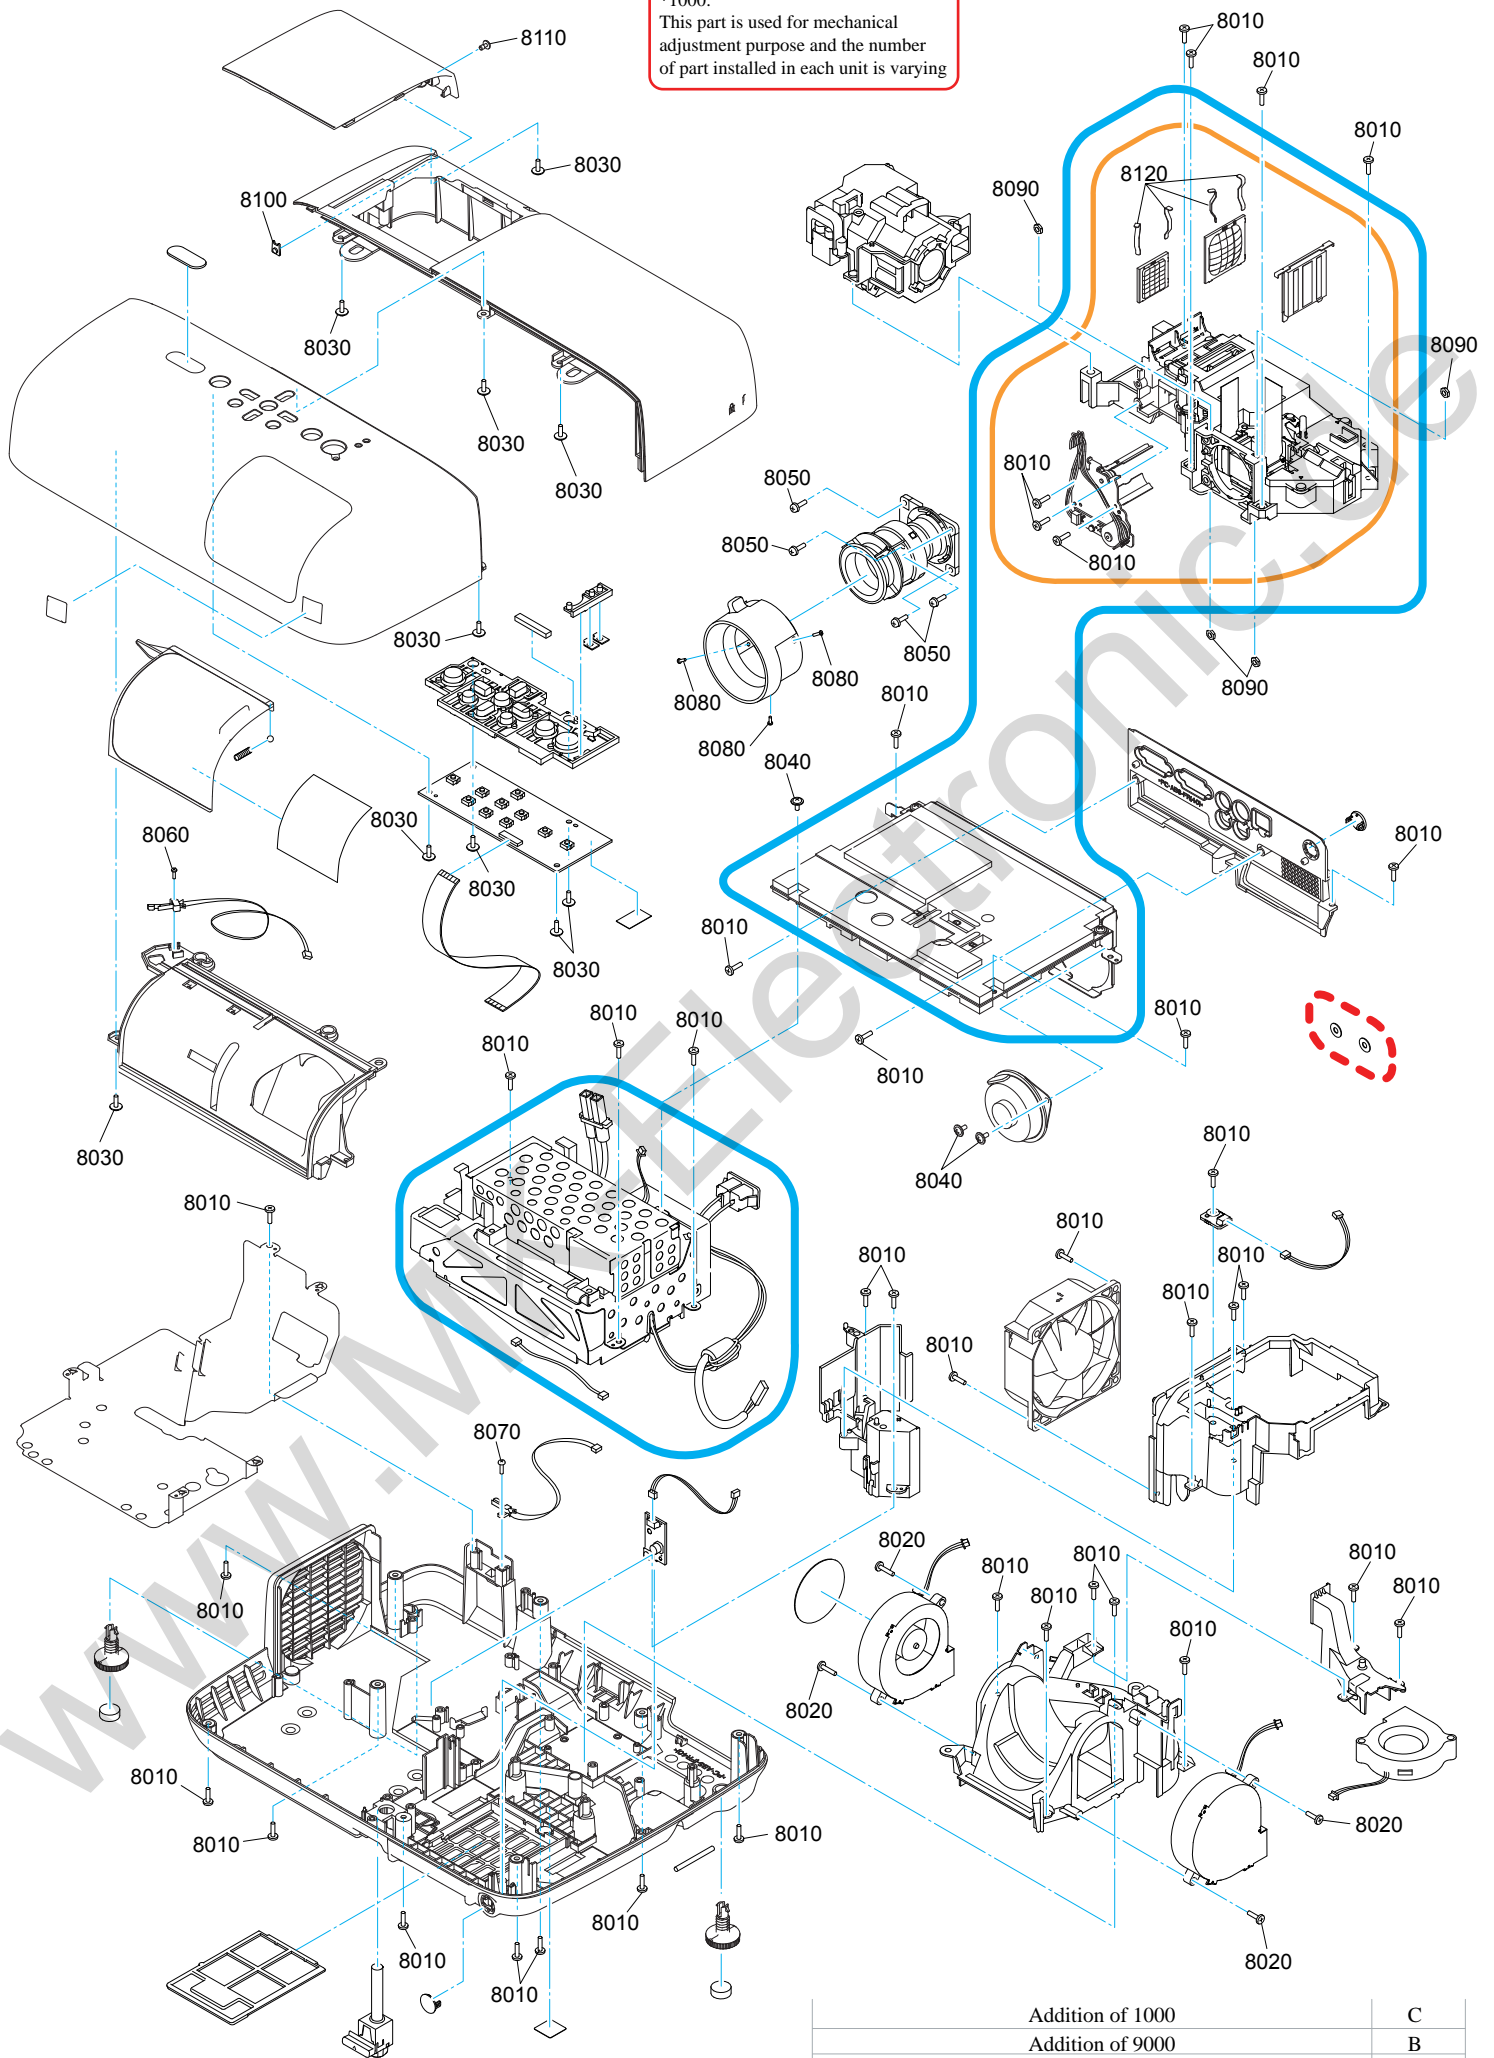

*1000:
This part is used for mechanical
adjustment purpose and the number
of part installed in each unit is varying

	Addition of 1000	C
	Addition of 9000	B
	First Release	A
	History	Rev.No.
Model Name	EMP-S6	

1456294	BALL,SHUTTER	630	Projector Main Parts	1
1456311	SPRING,SHUTTER	640	Projector Main Parts	1
1464712	SHEET,SHADING,LENS	650	Projector Main Parts	2
1464713	CUSHION SHADING,LED	660	Projector Main Parts	1
1491411	CASE,REAR;BENH	670	Projector Main Parts	1
1491412	lamp cover, unit;B	680	Projector Main Parts	1
1459245	SEAL,CASE LOWER;B	690	Projector Main Parts	1
1491608	MODEL NAME PLATE;EB-S62	700	Projector Main Parts	1
1487864	LOGO PLATE, 3LCD	710	Projector Main Parts	1
1508082	sheet.adjust.lens	1000	Projector Main Parts	1
1501108	RATING LABEL;EEB_B	2010	Projector Main Parts	1
1457125	Caution Label,A;E	2020	Projector Main Parts	1
1499014	CAUTION LABEL,F_W80;E	2030	Projector Main Parts	1
1283697	C.B.P-TITE SCREW,3X10,F/ZB-3C	8010	Projector Main Parts	39
1283938	C.B.P-TITE SCREW,3X12,F/ZN-3C	8020	Projector Main Parts	4
1284167	C.C.P-TITE SCREW,3X8,F/ZN-3C	8030	Projector Main Parts	10
1282385	C.C.SCREW,3X6,F/ZN-3C	8040	Projector Main Parts	3
1284411	C.P.(S-P1)SCREW,3X10,F/ZN-3C	8050	Projector Main Parts	4
1284490	C.P.P-TITE SCREW,2X6,F/ZN-3C	8060	Projector Main Parts	1
1456697	C.P.P-TITESCREW,2.5X8,F/ZN-3C	8070	Projector Main Parts	1
1302281	C.P.TYPE1 B-TITET-A.SCREW,2X6,F/ZB-3C	8080	Projector Main Parts	3
1283839	H.N.-3,F/ZN-3C	8090	Projector Main Parts	4
1439361	PLATE,NUT;M3	8100	Projector Main Parts	1
1451688	SCREW,LAMP;3X6	8110	Projector Main Parts	1
1287505	SPRING,ML FASTEN	8120	Projector Main Parts	4