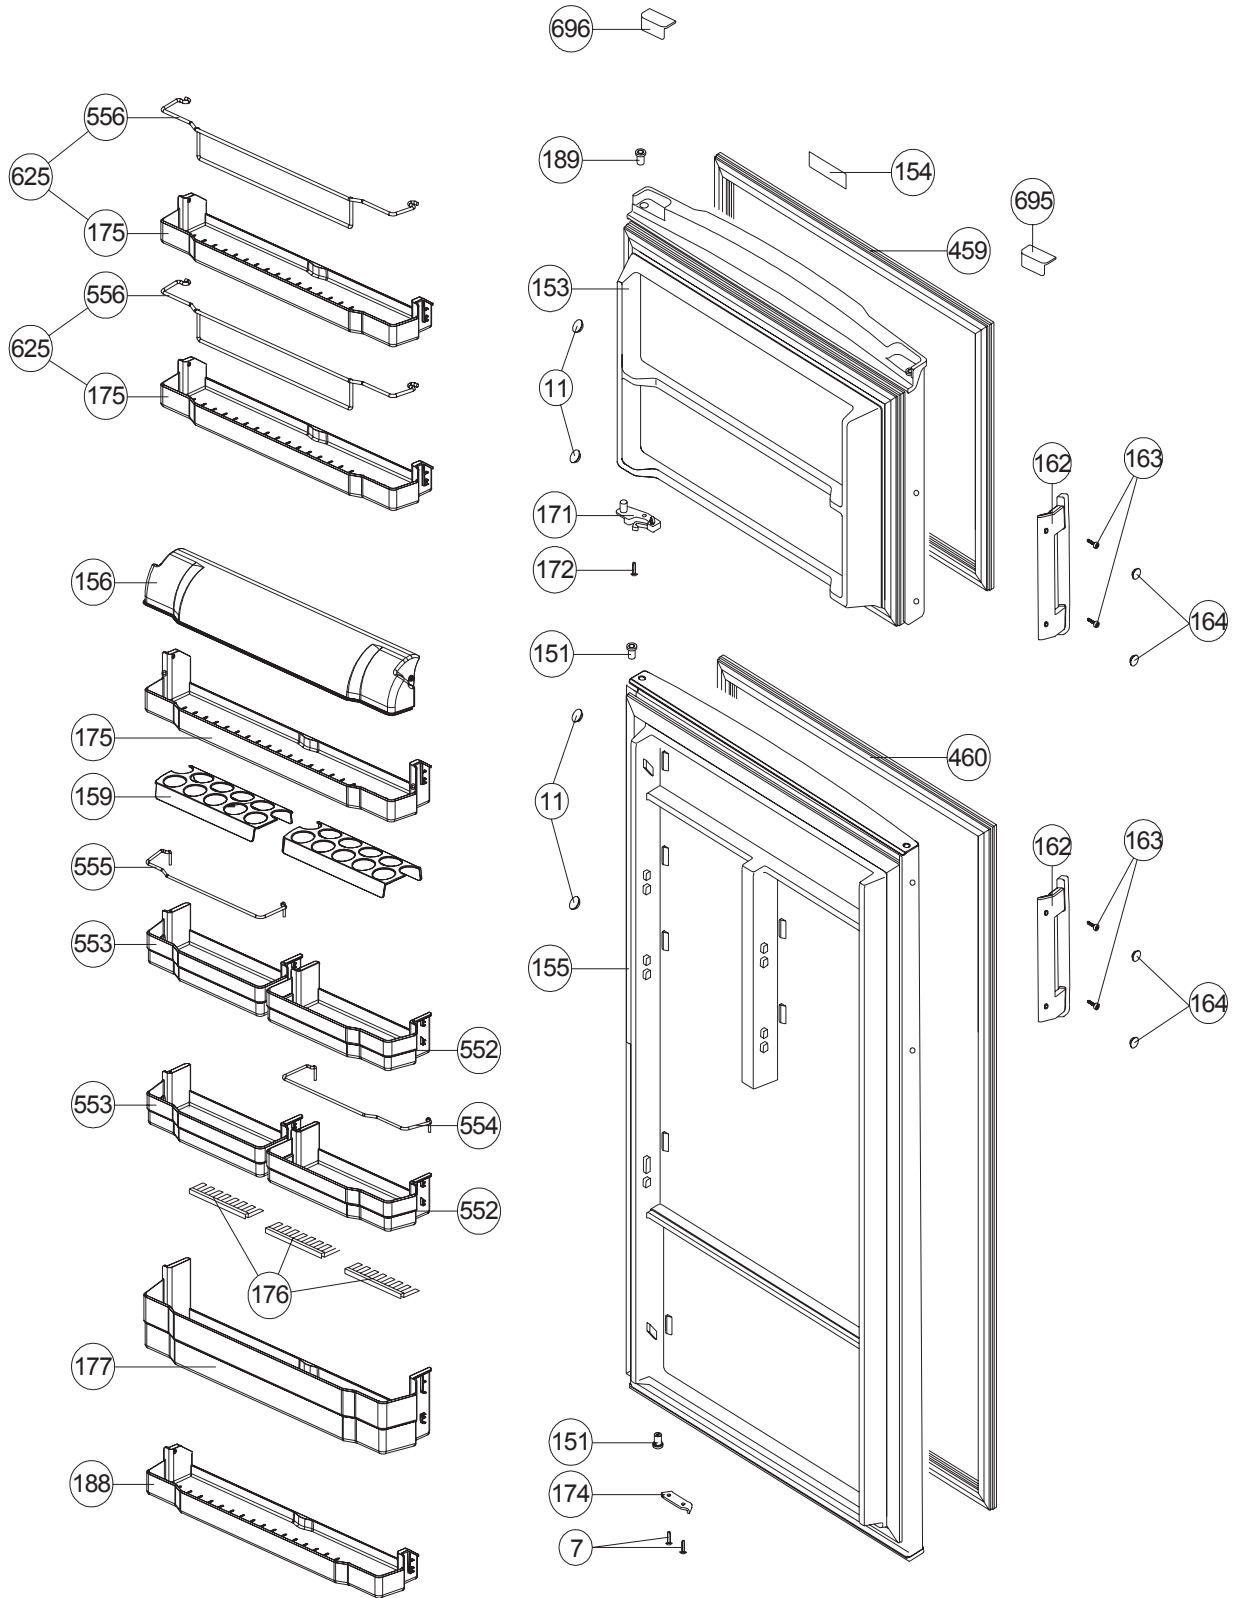

NOTE : On this exploded view, standard accessories drawings are used. According to your product, some changes may become on the accessories.

NO-FROST_640 MECHANIC

DOOR ASSY. PARTS

CUSTOMER
SUPPORT

AUGUST 2011