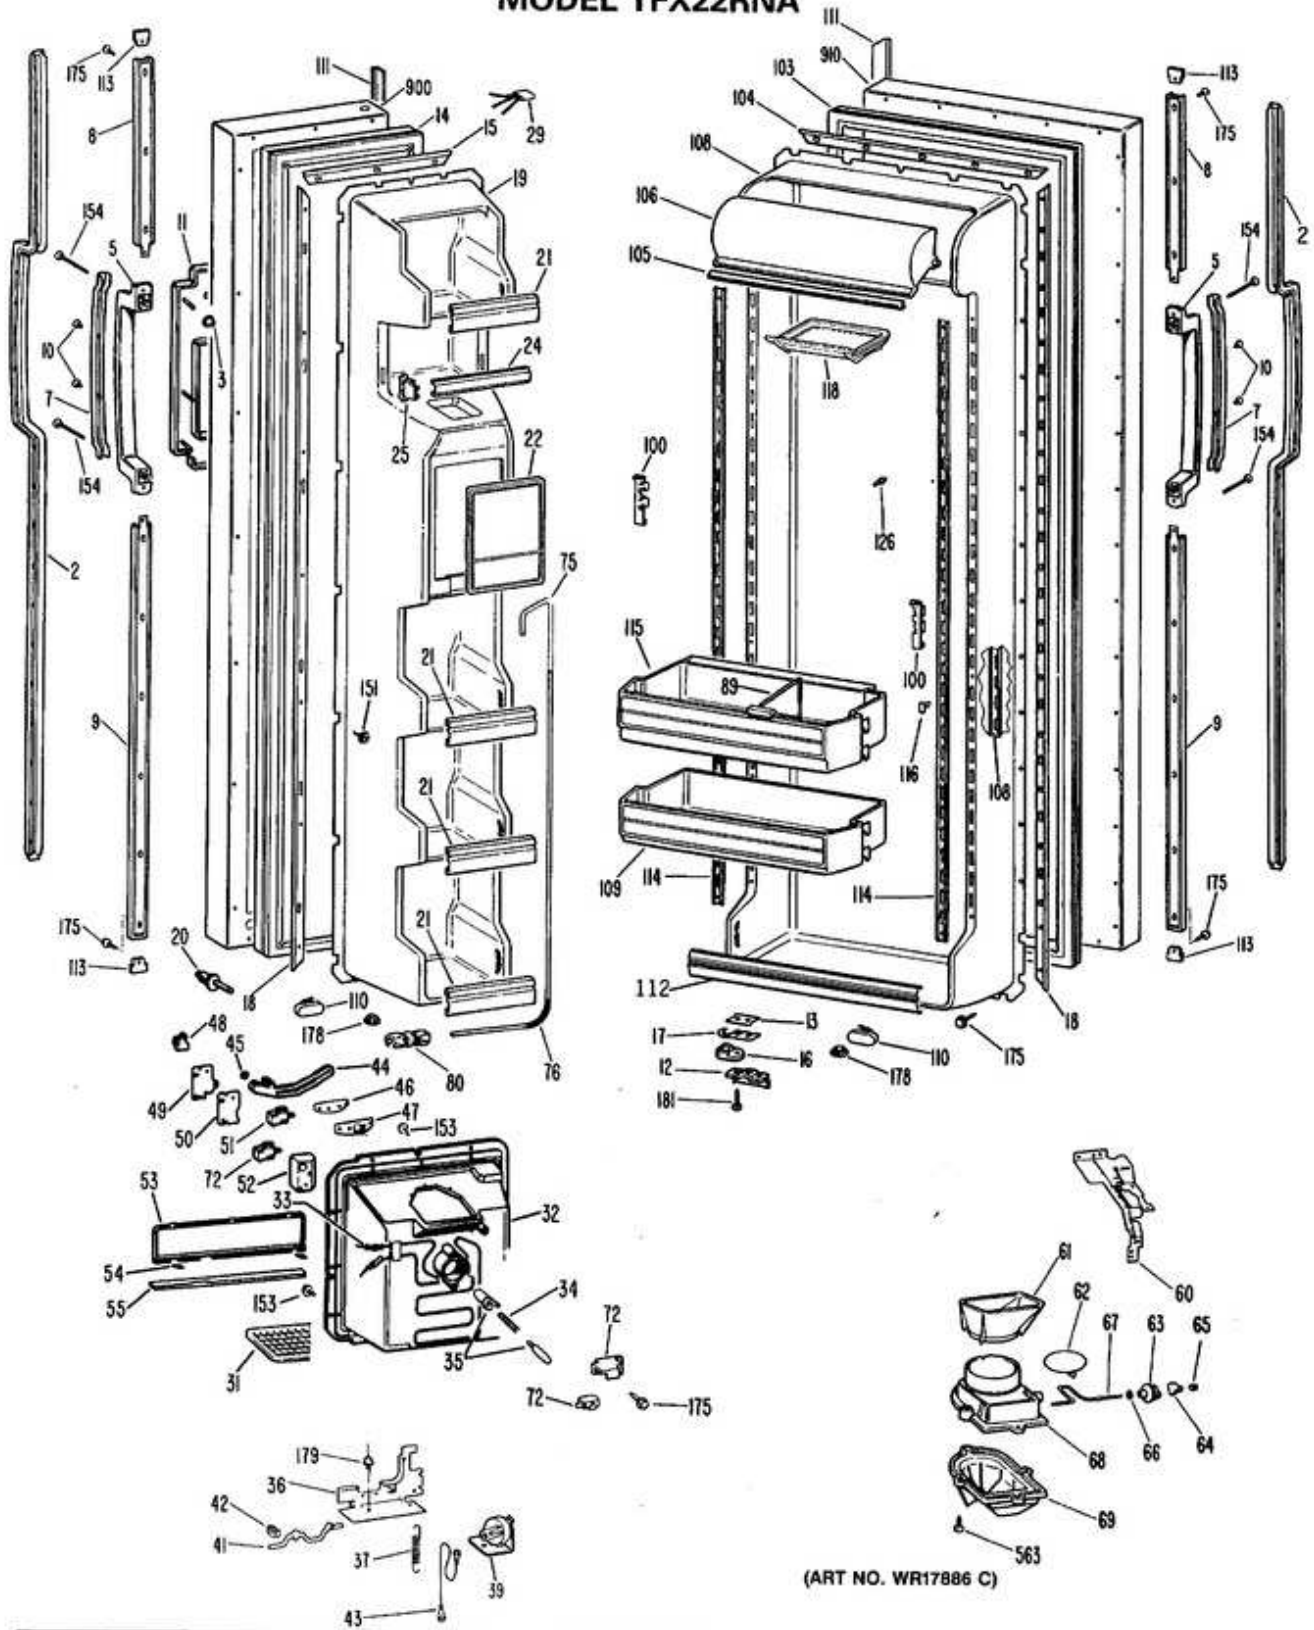

MODEL TFX22RNA

Select Diagram

[Home](#) | [About Us](#) | [Policies](#)

[View Diagram in Separate Window](#)

[Print Part List](#)

1 - Component Group

2 - Component Group

3 - Fresh Food Section

4 - Component Group

Diagram #	Part Number	Description	Series	Availability	Ships	Price
177	WZ4X338D	Screw		✔ In-Stock	Immediately	\$12.99
215	WR32X1560	Bucket Utility		! Special Order	7 to 14 Days	\$32.99