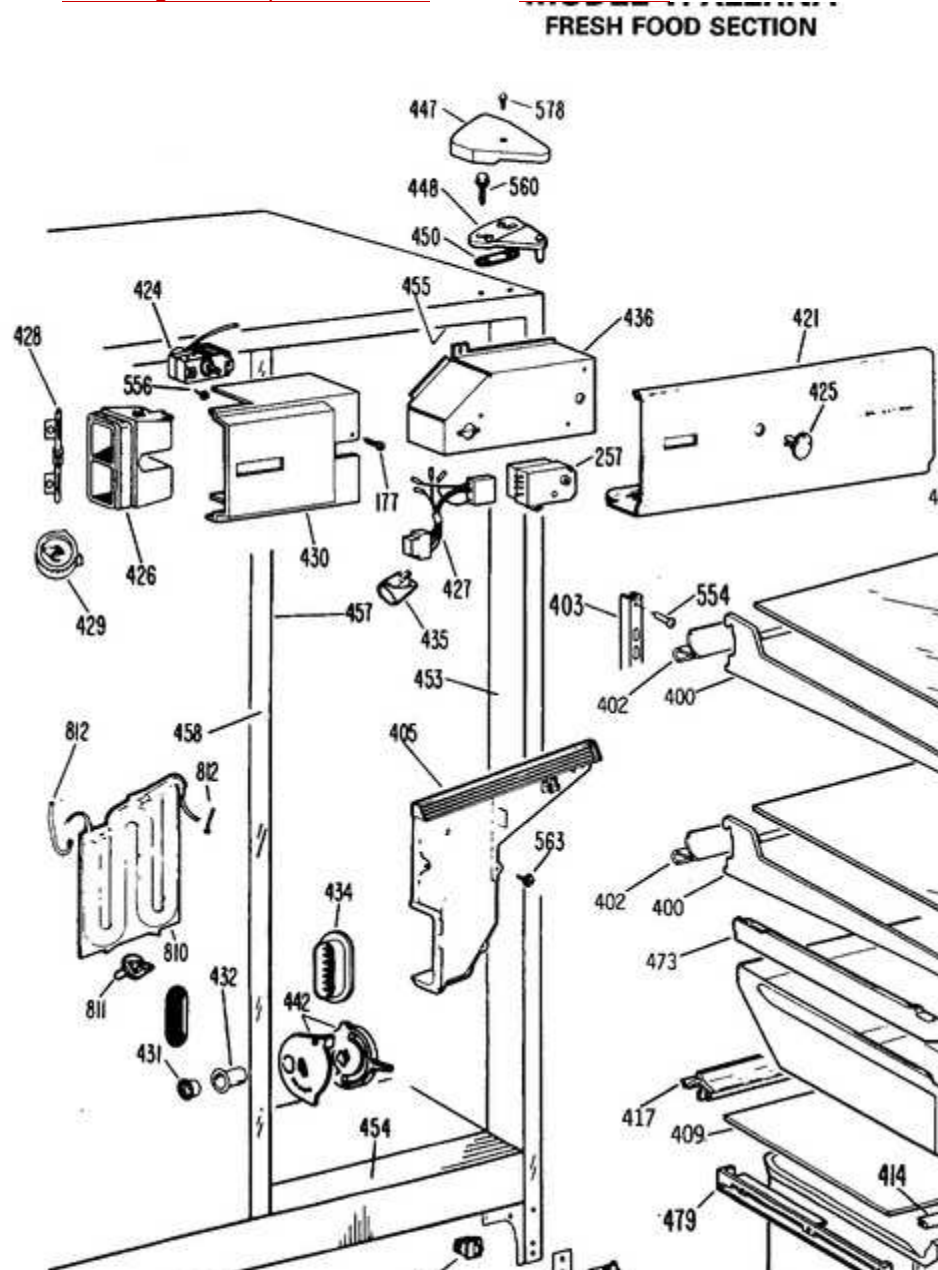

4 - Component Group

Diagram #	Part Number	Description	Series	Availability	Ships	Price
177	WZ4X338D	Screw		✔ In-Stock	Immediately	\$12.99
215	WR32X1560	Bucket Utility		! Special Order	7 to 14 Days	\$32.99