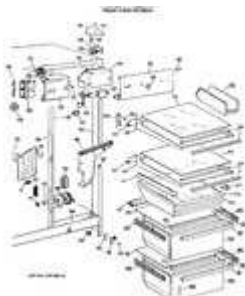

MODEL TFX22RNA

Select Diagram

[Home](#) | [About Us](#) | [Policies](#)

[View Diagram in Separate Window](#)

[Print Part List](#)

1 - Component Group

2 - Component Group

3 - Fresh Food Section

4 - Component Group

Diagram #	Part Number	Description	Series	Availability	Ships	Price
177	WZ4X338D	Screw		✔ In-Stock	Immediately	\$12.99
215	WR32X1560	Bucket Utility		! Special Order	7 to 14 Days	\$32.99