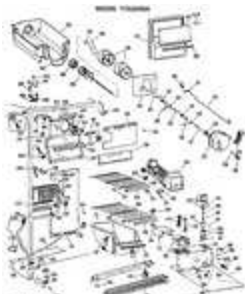

MODEL TFX22RNA

Select Diagram

[Home](#) | [About Us](#) | [Policies](#)

[View Diagram in Separate Window](#)

[Print Part List](#)

1 - Component Group

2 - Component Group

3 - Fresh Food Section

4 - Component Group

Diagram #	Part Number	Description	Series	Availability	Ships	Price
177	WZ4X338D	Screw		✔ In-Stock	Immediately	\$12.99
215	WR32X1560	Bucket Utility		! Special Order	7 to 14 Days	\$32.99