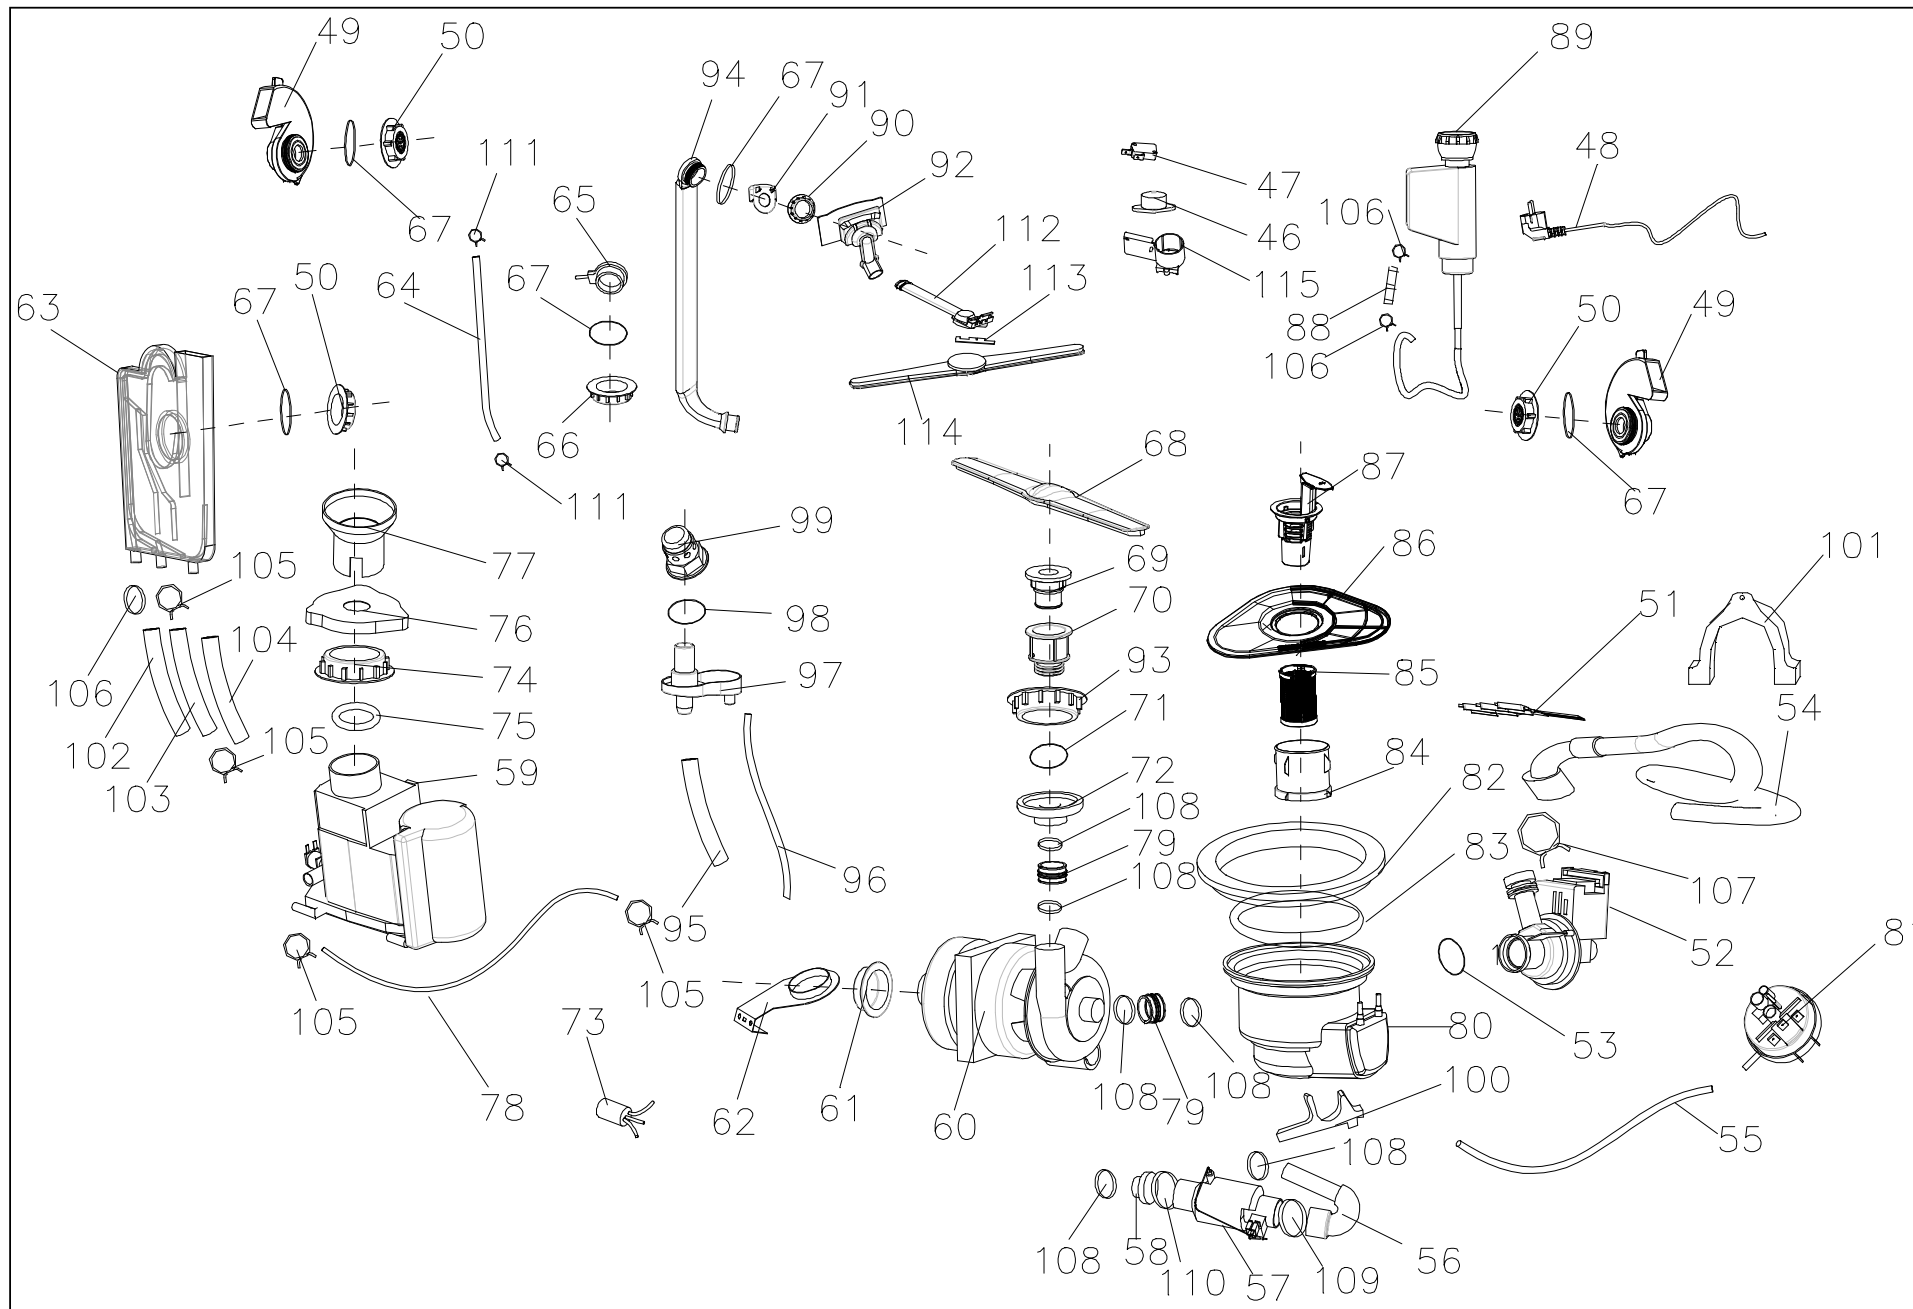

DISHWASHER

Model:DW12-CFE SS

1 Exploded View

DISHWASHER

DISHWASHER