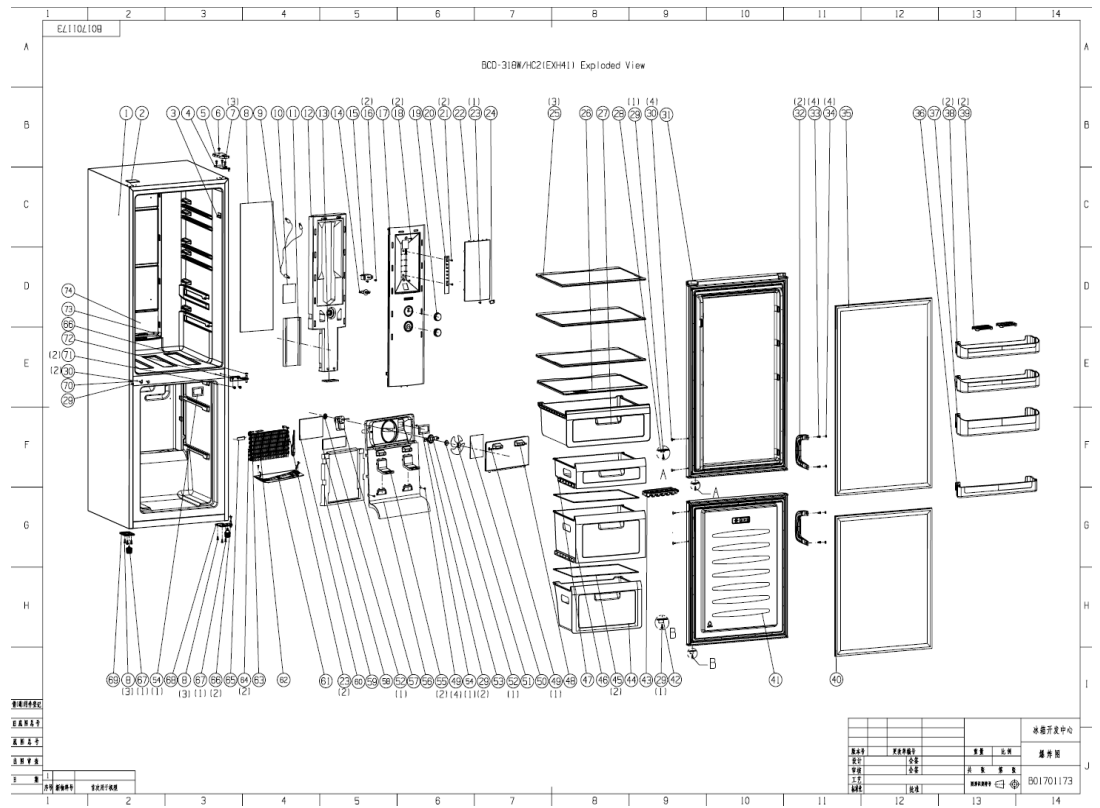

RD-41WC4SPA/CPA1 BCD-318W/HC2(EXH41) PART LIST(220V/50HZ,R600a)							
No	Part name	Part No	pcs	Chinese Name	Code Name	Remark	Wearing Parts
1	case	K1434440		发泡箱	B01021430		
2	screw hole cover	K1378538	1	螺钉孔盖	B05211042		
3	door switch	K1055831	1	门开关	B03100001		yes
4	right upper hinge part	K1378530	1	右上铰链部件	B01081042		
5	upper hinge cover	K1378537	1	上铰链盖	B05211041		
6	screw	K1355096	1	螺钉M5x6	GB/T 818-85		
7	special flange self-tapping screw	K1099098	10	专用法兰面螺钉M5X16	B07040003		
8	foam strip	K1433689	1	泡棉胶条	B06121031		
9	high-voltage connecting wire	K1433626	1	强电连接线	B03171166		
10	holding plate of wind gate	K1434633	1	风门压板	B05051041		
11	wind channel foam	K1433709	1	风道泡沫	B09061054		
12	wind channel foam	K1433708	1	风道泡沫	B09061053		
13	sponge block	K1433695	1	海绵块	B06121032		
14	conditioning block for wind gate	K1434525	1	风门调节块	B05051040		
15	thermostat	K1112676	1	温控器	B03240026		yes
16	self-tapping screw ST4.2X9.5-F	K1099076	2	自攻螺钉ST4. 2X9. 5-F	GB845-85		
17	refrigerator air duct cover	K1504173	1	冷藏风道盖板-图	B01516691		
18	self-tapping screw	K1104462	2	自攻螺钉ST4X25	GB845-85		
19	thermostat knob	K1481093	2	温控器旋钮	B01515921		
20	led light	K1433624	1	LED灯	B03231019		yes
21	Self-tapping screw	K1115517	2	自攻螺钉ST2. 9X9. 5	GB/T845-85		
22	light cover	K1433710	1	照明灯罩	B05211101		
23	self-tapping screw	K1099082	5	自攻螺钉ST4. 2X13	GB845-85		
24	decorative button	K1434649	1	装饰扣	B05161054		
25	shelf part	K1416831	3	层架部件	B01481063	R-1,R-2,R-3	
26	shelf part	K1504185	1	层架组件	W	R-4	
27	crisper drawer-drawing	K1480926	1	果菜抽屉-图	B01515900		
28	door stop	K1110994	1	门限位块	B04190036		
29	self-tapping screw	K1099042	8	自攻螺钉ST4. 2X13	GB845-85		
30	screw hole cover	K1096985	6	螺钉孔盖	B05219074		
31	refrigerator door	K1463641	1	冷藏门	W		
32	handle	K1511126	2	拉手	B01171095		yes
33	screw	K1099078	4	螺钉M5X12	GB/T818-2000		
34	hiddle cover	K1118834	4	拉手盖	B05250076		yes
35	gasket part	K1379091	1	门封部件	B01140025	R-door	yes
36	lower cover part-drawing	K1480923	1	下搁架-图	B01515897	R-4	
37	lower cover part-drawing	K1480920	1	下搁架-图	B01515895	R-3	
38	upper shelf-drawing	K1480913	1	上搁架-图	B01515891	R-1,R-2	
39	upper shelf-drawing	K1503995	1	上搁架-图	B01516683		
39	egg tray	K1413713	2	蛋架	B05110083		
40	gasket part	K1379092	1	门封部件	B01140025	F-door	yes
41	freezer door	K1463640	1	冷冻门	W		
42	limit block	K1052510	1	限位块	B04190013		
43	ice tray	K1051965	1	制冰盒	B05080003		
44	freezer lower drawer	K1434030	1	冷冻下抽屉	B05041090		
45	glass shelf	K1433684	2	玻璃板	B09021042		
46	freezer middle drawer-drawing	K1480925	1	冷冻中抽屉-图	B01515899		
47	freezer upper drawer	K1430352	1	冷冻上抽屉	B05041059		
48	wind channel cover board in freezer chamber	K1433666	1	冷冻风道盖板	B05051037		