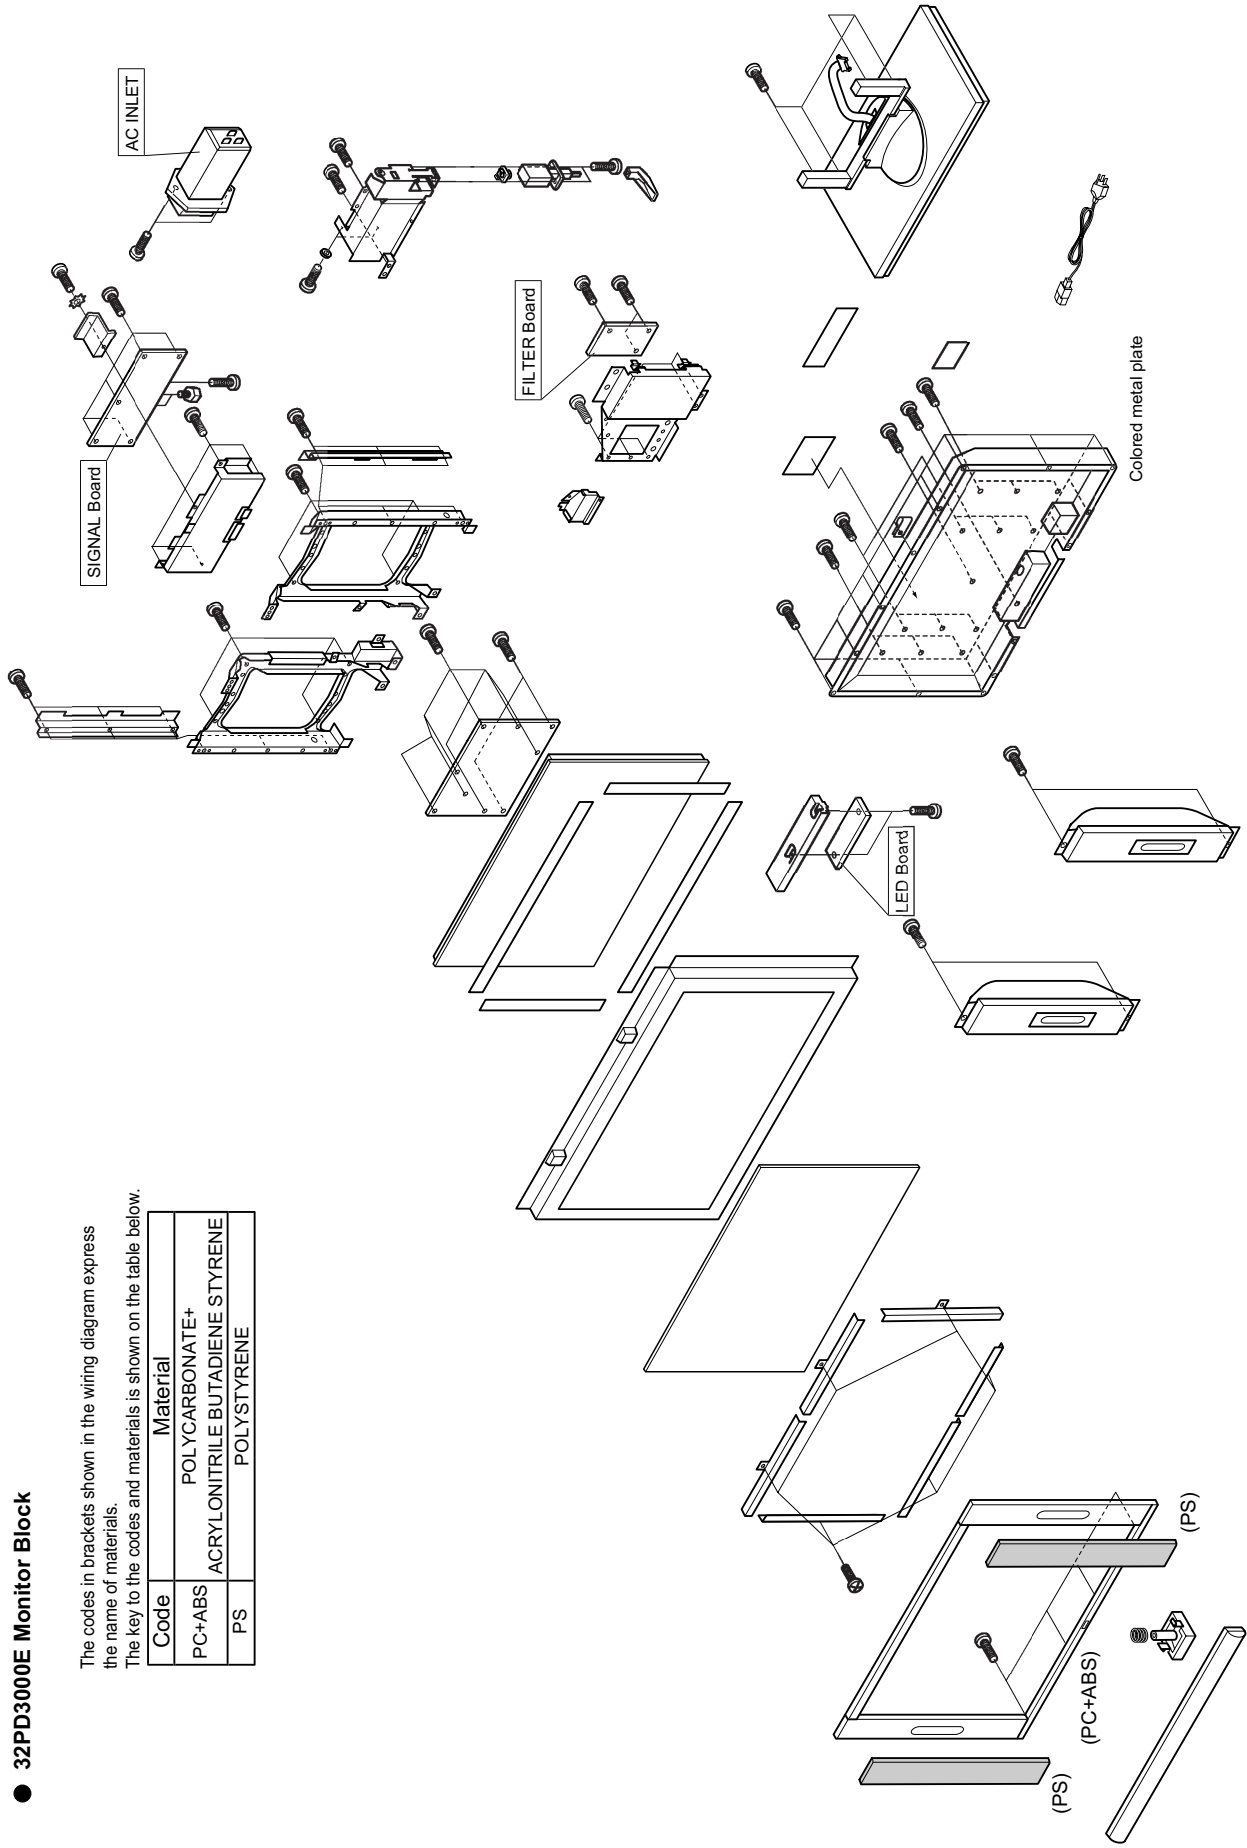

● 32PD3000E Monitor Block

The codes in brackets shown in the wiring diagram express the name of materials.
The key to the codes and materials is shown on the table below.

| Code | Material |
|--------|---|
| PC+ABS | POLYCARBONATE+ ACRYLONITRILE BUTADIENE STYRENE |
| PS | POLYSTYRENE |

● 42PD3000E Monitor Block

The codes in brackets shown in the wiring diagram express the name of materials.
The key to the codes and materials is shown on the table below.

| Code | Material |
|--------|---|
| ABS | ACRYLONITRILE BUTADIENE STYRENE |
| PC+ABS | POLYCARBONATE+ ACRYLONITRILE BUTADIENE STYRENE |
| AL | ALUMINIUM |