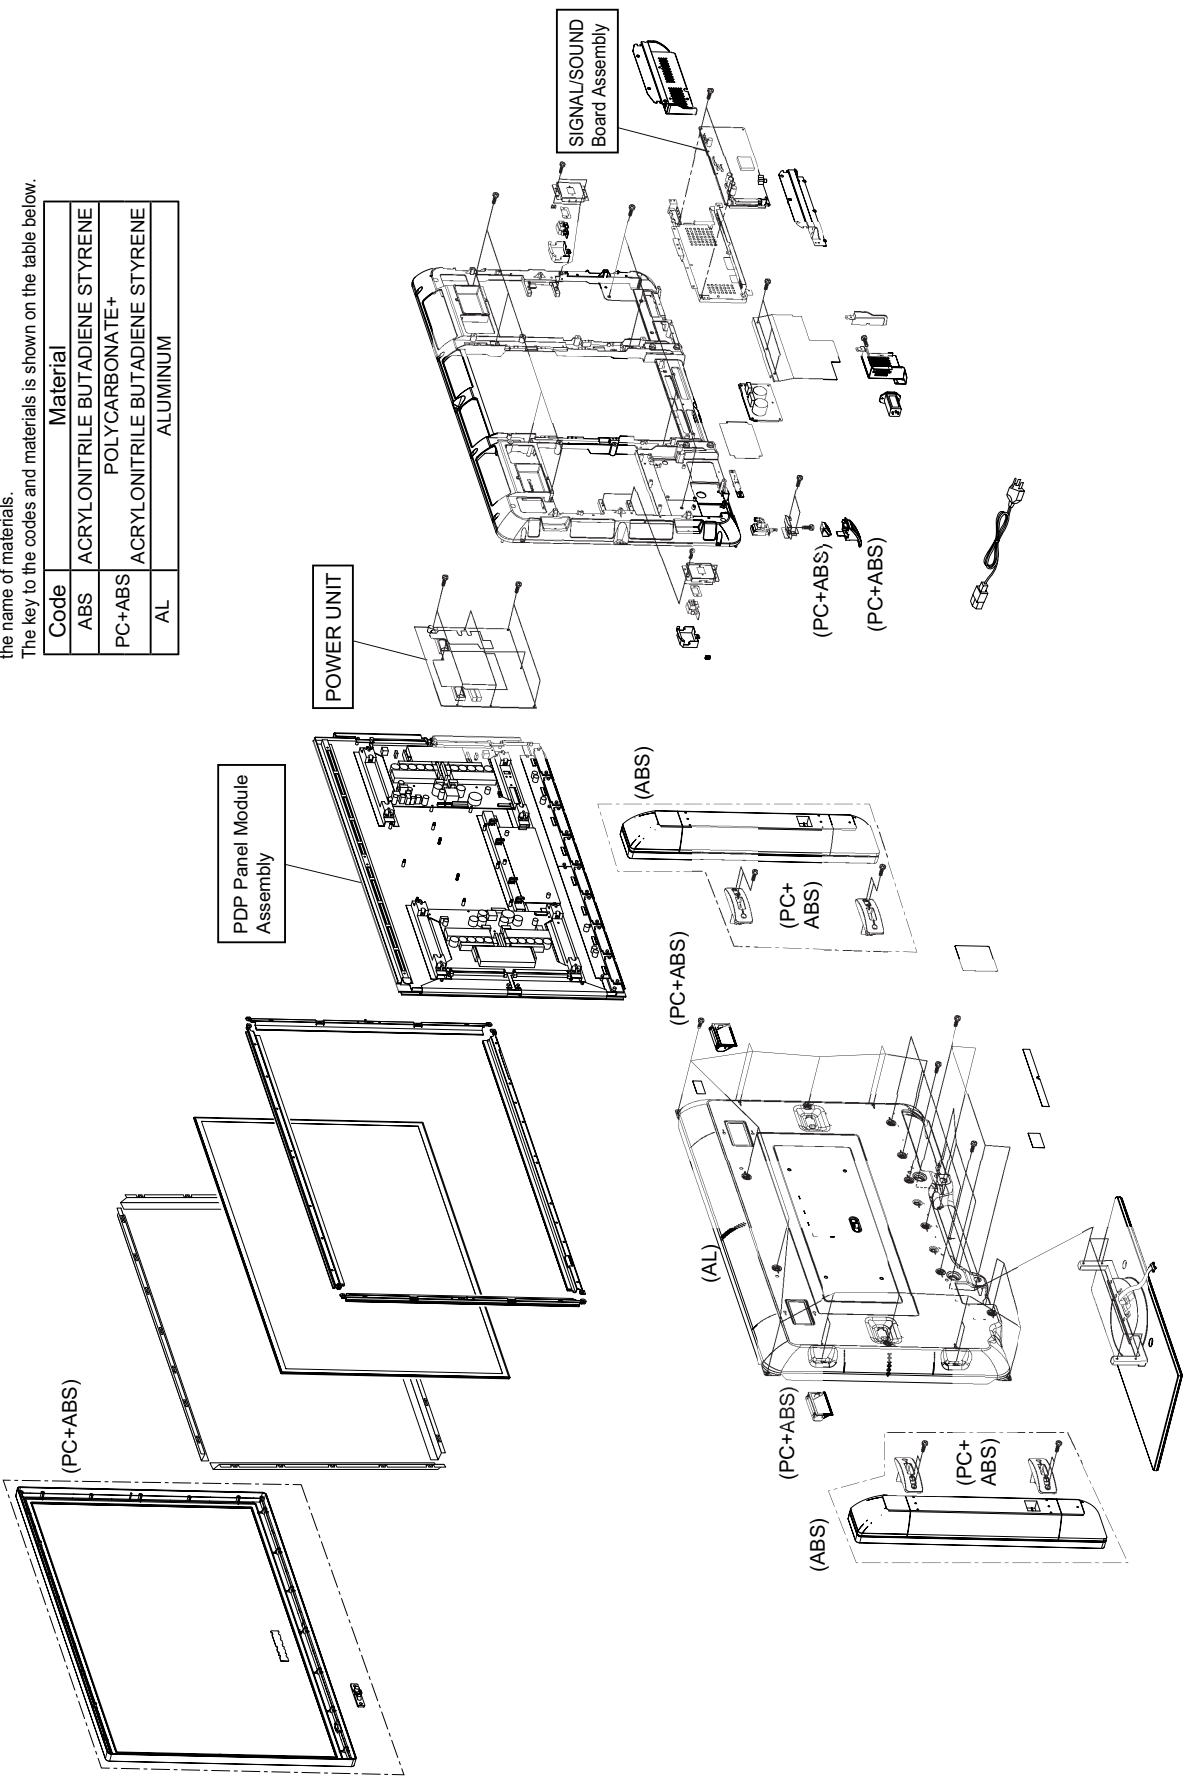

● 32PD3000E Monitor Block

The codes in brackets shown in the wiring diagram express the name of materials.
The key to the codes and materials is shown on the table below.

| Code | Material |
|--------|---|
| PC+ABS | POLYCARBONATE+ ACRYLONITRILE BUTADIENE STYRENE |
| PS | POLYSTYRENE |

● 42PD3000E Monitor Block

The codes in brackets shown in the wiring diagram express the name of materials.
The key to the codes and materials is shown on the table below.

| Code | Material |
|--------|---|
| ABS | ACRYLONITRILE BUTADIENE STYRENE |
| PC+ABS | POLYCARBONATE+ ACRYLONITRILE BUTADIENE STYRENE |
| AL | ALUMINIUM |