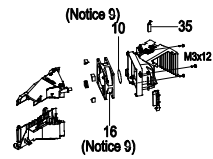

M : Meter screw  
 T : Tapping screw

UPPER CASE Assembly

POWER SUPPLY UNIT

IRIS Fan / Duct

PWB Assembly  
 MAIN / CONTROL

Lamp Fan / Duct

DICHROIC OPTICS UNIT  
 LCD / LENS PRISM

BOTTOM CASE Assembly