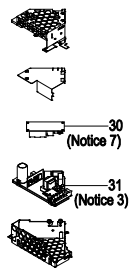

M : Meter screw  
 T : Tapping screw

UPPER CASE Assembly

POWER SUPPLY UNIT

IRIS Fan / Duct

PWB Assembly  
 MAIN / CONTROL

Lamp Fan / Duct

DICHROIC OPTICS UNIT  
 LCD / LENS PRISM

BOTTOM CASE Assembly