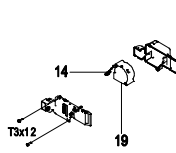

M : Meter screw  
 T : Tapping screw

UPPER CASE Assembly

POWER SUPPLY UNIT

IRIS Fan / Duct

PWB Assembly  
 MAIN / CONTROL

Lamp Fan / Duct

DICHROIC OPTICS UNIT  
 LCD / LENS PRISM

BOTTOM CASE Assembly