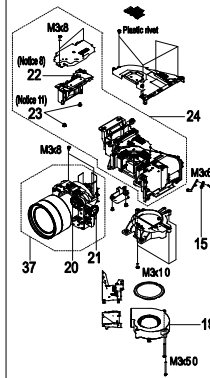

M : Meter screw  
 T : Tapping screw

UPPER CASE Assembly

POWER SUPPLY UNIT

IRIS Fan / Duct

PWB Assembly  
 MAIN / CONTROL

Lamp Fan / Duct

DICHROIC OPTICS UNIT  
 LCD / LENS PRISM

BOTTOM CASE Assembly