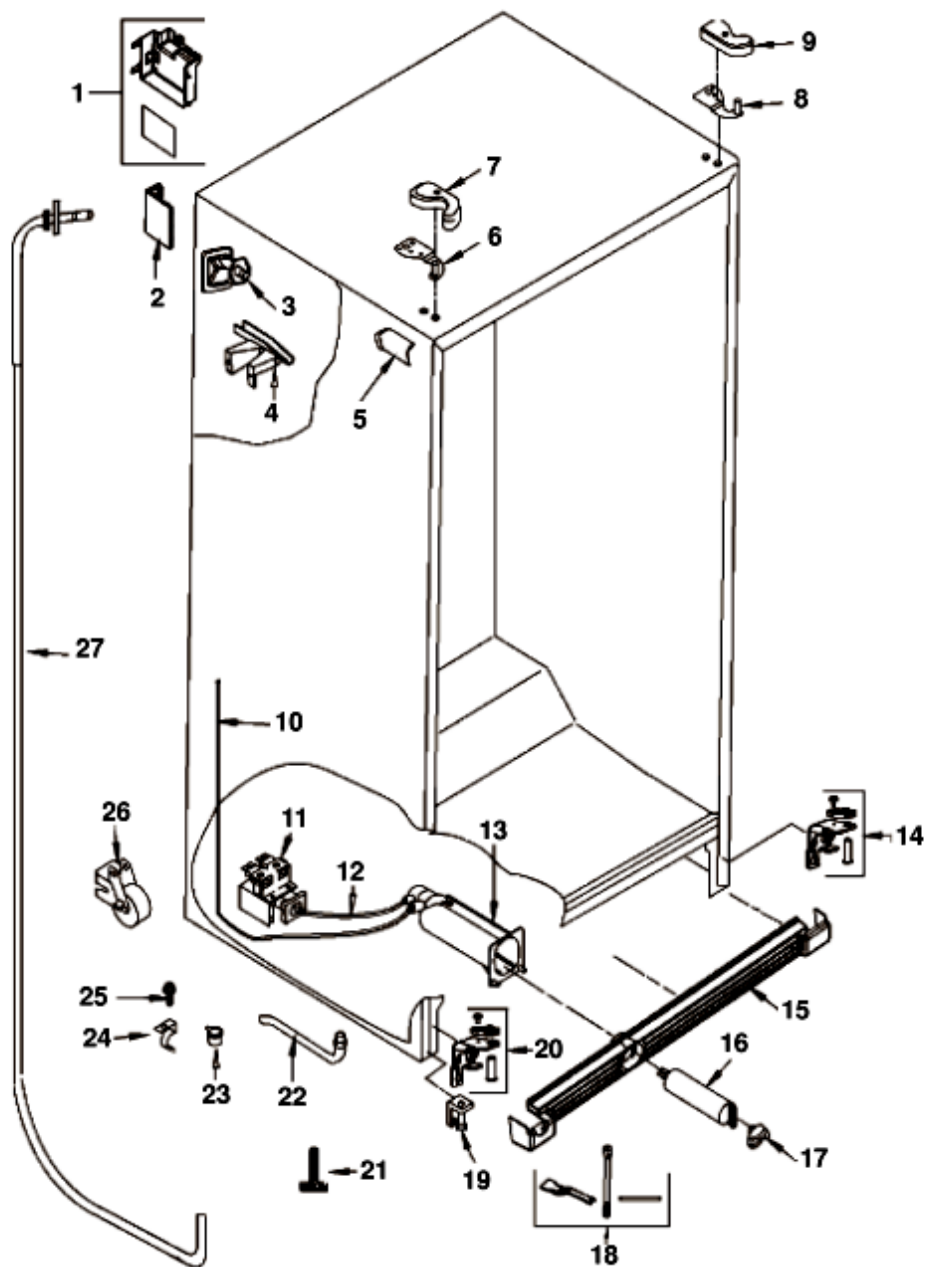

W5171110

rysunki

MSZ801DF - 802DF - 803DF

2007 Matr.

W5171110

0000 001 70849

W5171110

Lista części

Ref.	kod	Od S/N	Do S/N	Zamiennik	opis	Notatka	kod
001	C00256949				karta sterow.		
002	C00195462				cover karta sterow. xb800aenf		
003	C00256969				junction mains inlet-raceway		
004	C00256966				kanalik icemaker		
005	C00195463				cover coil (upper) left black		
006	C00256640				zawias górny lewy		
007	C00257256				pokrywa zawias górny lewy inox.		
008	C00256641				zawias górny praw		
009	C00257252				pokrywa zawias górny praw. inox.		
010	C00195465			1 x C00257000	whater tube (outlet filter)		
010	C00267356				rura wody przedluzayaca		
011	C00256951				elektrozawór		
012	C00195467				water tube (inlet filter) xb800aenf		
013	C00195459				filter water container xb800aenf		
014	C00256642				zawias dolny dx		
015	C00256825				cokół		
016	C00195457				filter water xb800aenf		
017	C00195458				filter water cover xb800aenf		
018	C00195126				klucz (xb800aenf)		
019	C00195464				shelf xb800aenf		
020	C00256643				zawias dolny lewy		
021	C00256631				nóżka regulowana		
022	C00195466				tube xb800aenf		
023	C00195454				suspension/valve xb800aenf		
024	C00195475				fixing clip xb800aenf		
026	C00256637				wheel		
027	C00256999				rura wody