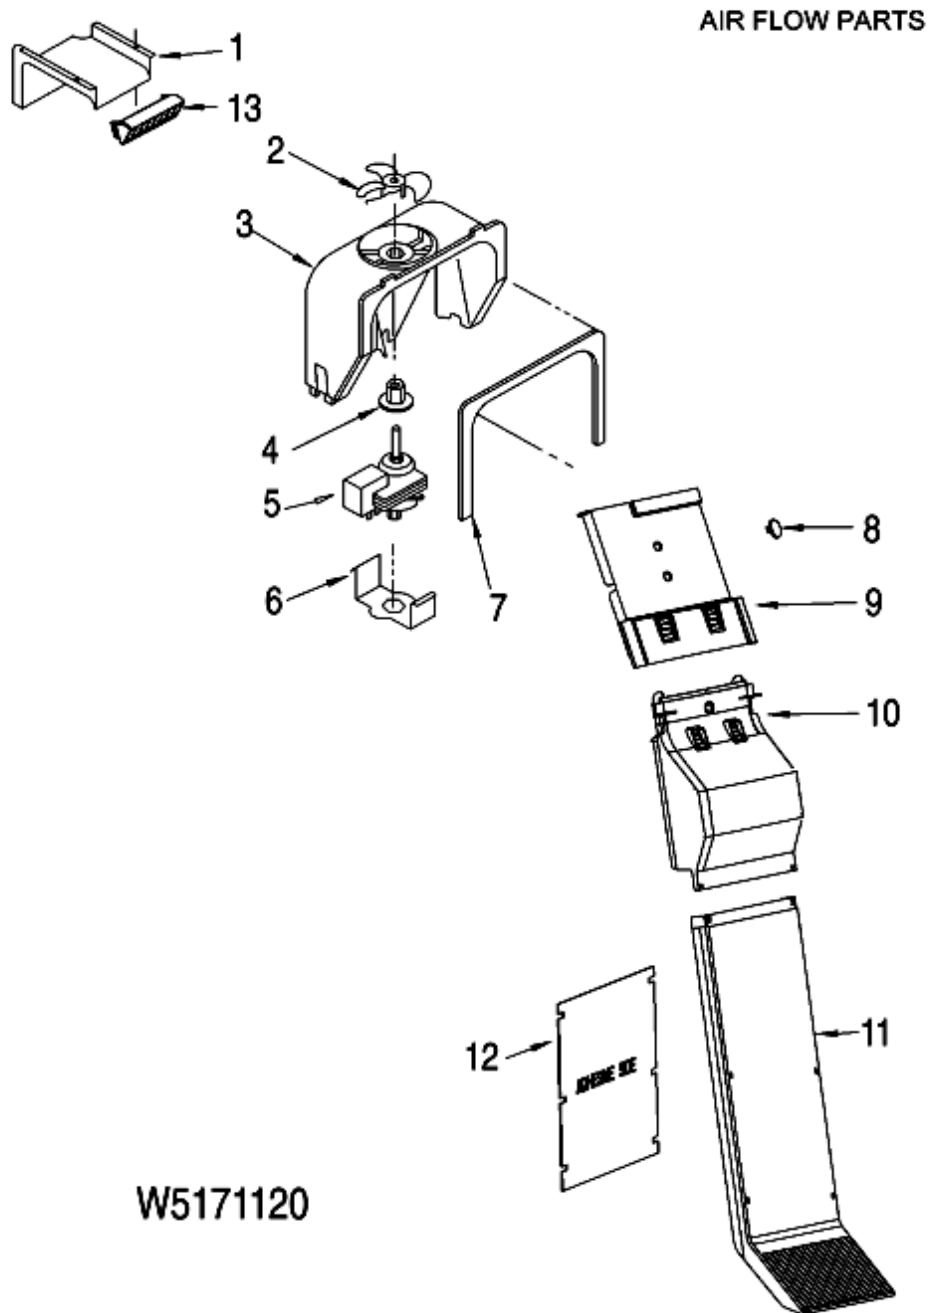

W5171120

rysunki

W5171120

0000 001 70998

W5171120

Lista części

Ref.	kod	Od S/N	Do S/N	Zamiennik	opis	Notatka	kod
001	C00195222				shroud fan air (xb800aenf)		
002	C00195220				wentylator freezer blower motor		
003	C00256937				wspornik silnik. wentylatora		
004	C00195155				guma silniczka wentylow.re		
005	C00263784				motowentyl. freezer congelador		
006	C00195219				fixing plate fan motor (xb800aenf)		
007	C00195206				motor bracket seal (xb800aenf)		
008	C00257105				zatyeczka upper freezer bottom		
009	C00256979				upper freezer bottom		
010	C00256992				cover freezr fan motor bracket		
011	C00256994				evaporator cover		
012	C00256977				adhesive sealer panel