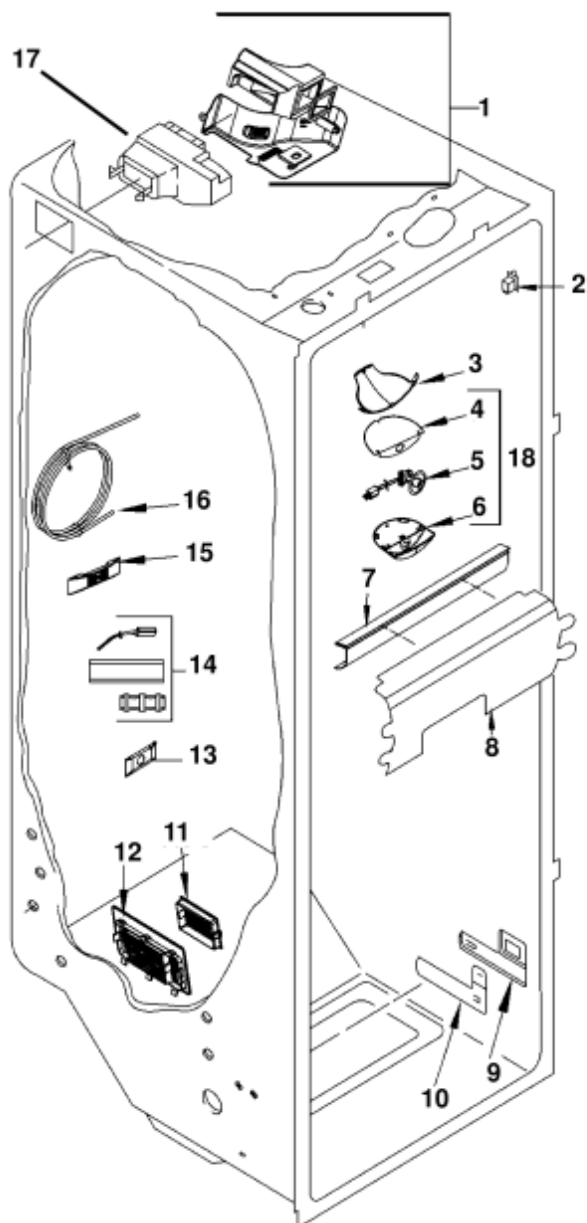

W5171150

rysunki

MSZ801DF - 802DF - 803DF

2007 Matr.

01001800
W5171150

W5171150

Lista części

Ref.	kod	Od S/N	Do S/N	Zamiennik	opis	Notatka	kod
001	C00256933				damper assy cover		
002	C00256956			1 x C00257942	wyłącznik światła drzwi zamraż.		
002	C00257942				wyłącznik światła drzwi zamraż.		
003	C00195437				osłona żarówki xb800aenf		
007	C00195442				profil osłona żarówki xb800aenf		
008	C00195444				light deflection folio xb800aenf		
009	C00195451				slider air xb800aenf		
010	C00195452				escape air slider xb800aenf		
011	C00195446				frame ice deflector xb800aenf		
012	C00195447				grill passage air xb800aenf		
013	C00263786				thermometer		
014	C00195449				sensor fridge xb800aenf		
015	C00195448				sensor fridge support xb800aenf		
016	C00256974				tank water		
017	C00260899				damper		
018	C00263780				oprawka żarówki