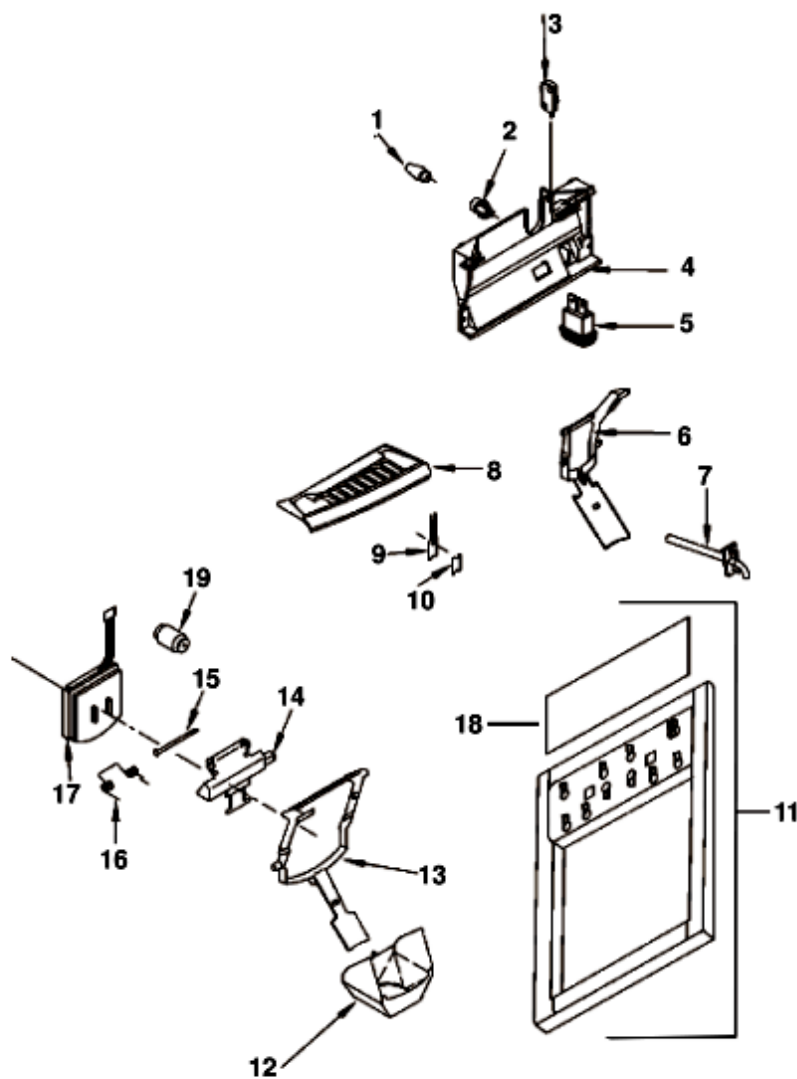

W5171050

rysunki

XBZ800AE NF
MSZ801DF - 802DF - 803DF

2006 Matr.
2007 Matr.

W5171050

0000 001 70724

W5171050

Lista części

Ref.	kod	Od S/N	Do S/N	Zamiennik	opis	Notatka	kod
001	C00195408				żarówka 10w fridge xb800aenf		
002	C00195409				oprawka żarówki xb800aenf		
003	C00195414				wyłącznik ice-maker + dispenser		
004	C00195423				bracket distributor lever		
005	C00195413				wyłącznik dispenser xb800aenf		
006	C00195163				water distributor lever (xb800aenf)		
007	C00195418				joint ater distributor lever		
008	C00257270				miseczka		
009	C00195417				przewodnica xb800aenf		
010	C00195416				spring (xb800aenf)		
011	C00257349				kit escutcheon		
012	C00195165				ciągn. ice cube		
013	C00195161				ice cube distributor lever		
014	C00195166				dźwignia odblokowania		
015	C00195415				spring dispenser (xb800aenf)		
016	C00195164				drzwiczki dispenser (xb800aenf)		
017	C00195172				sworzeń drzwiczekpivot pin		
018	C00263783				karta wyświetl. (msz8..)		
019	C00195171				mikroelement opóźniający.