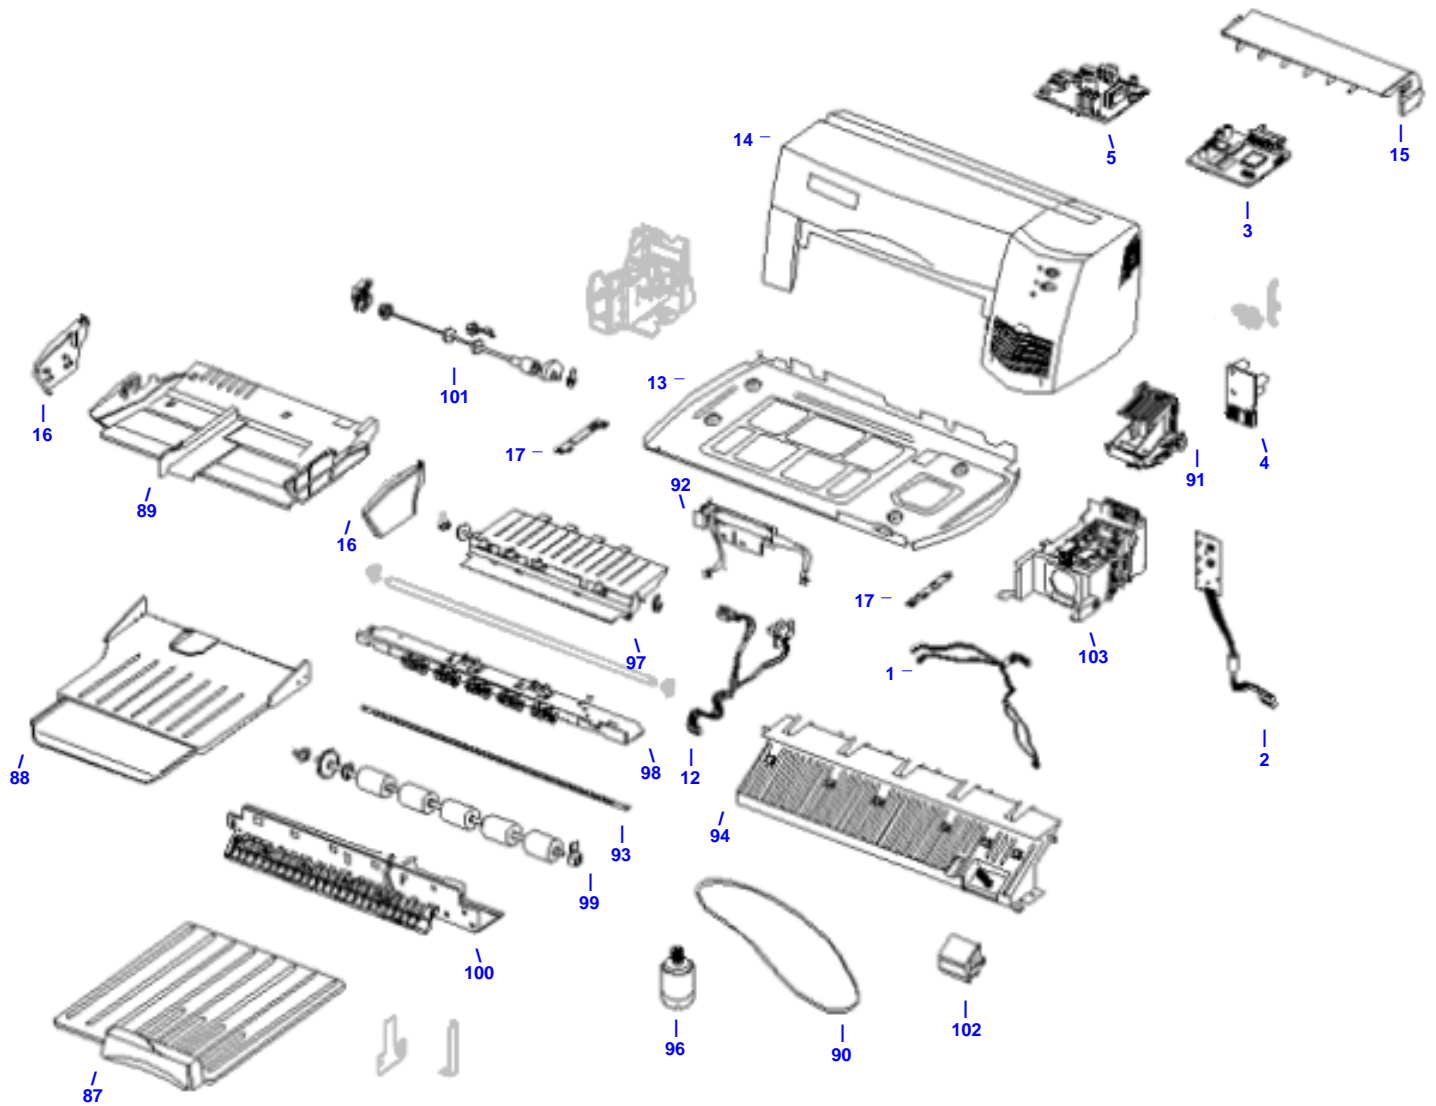

Main Assembly Locator