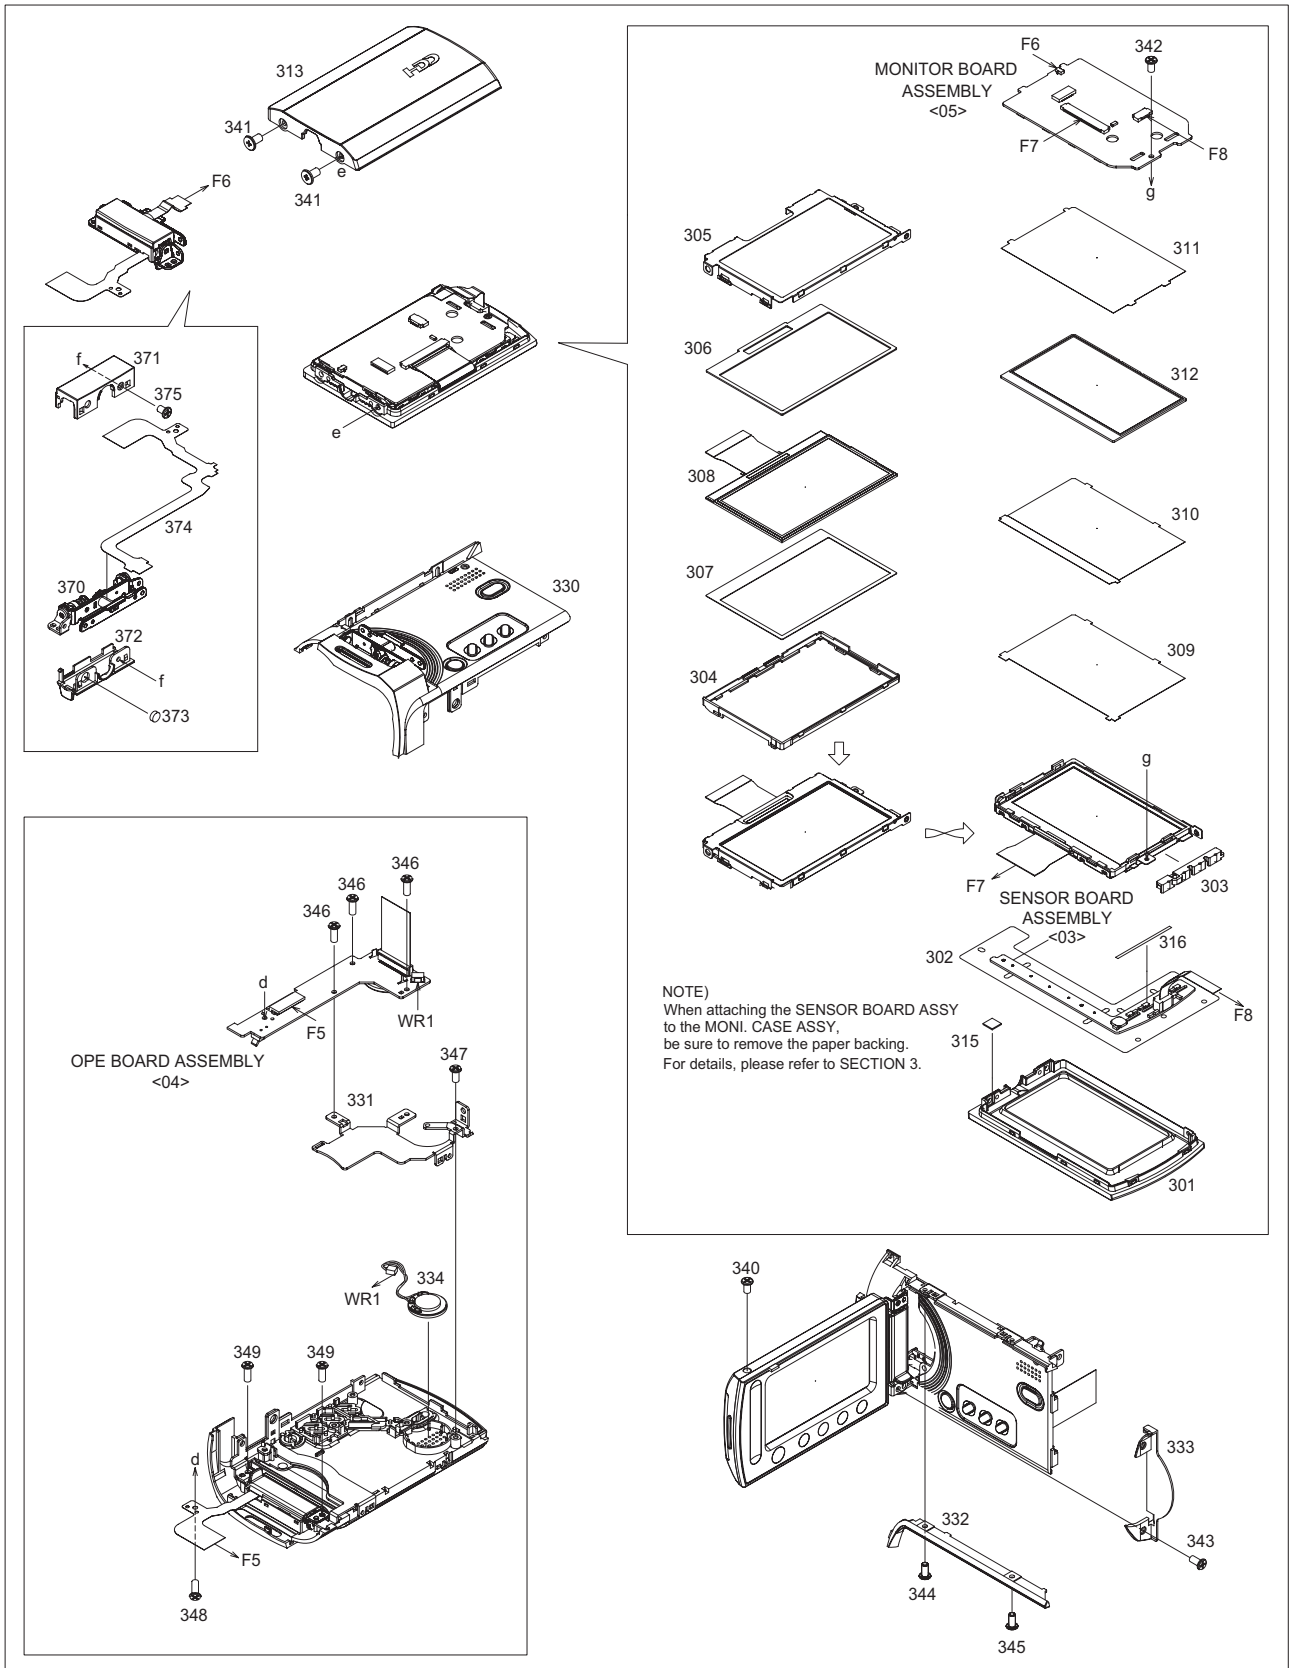

UPPER ASSEMBLY