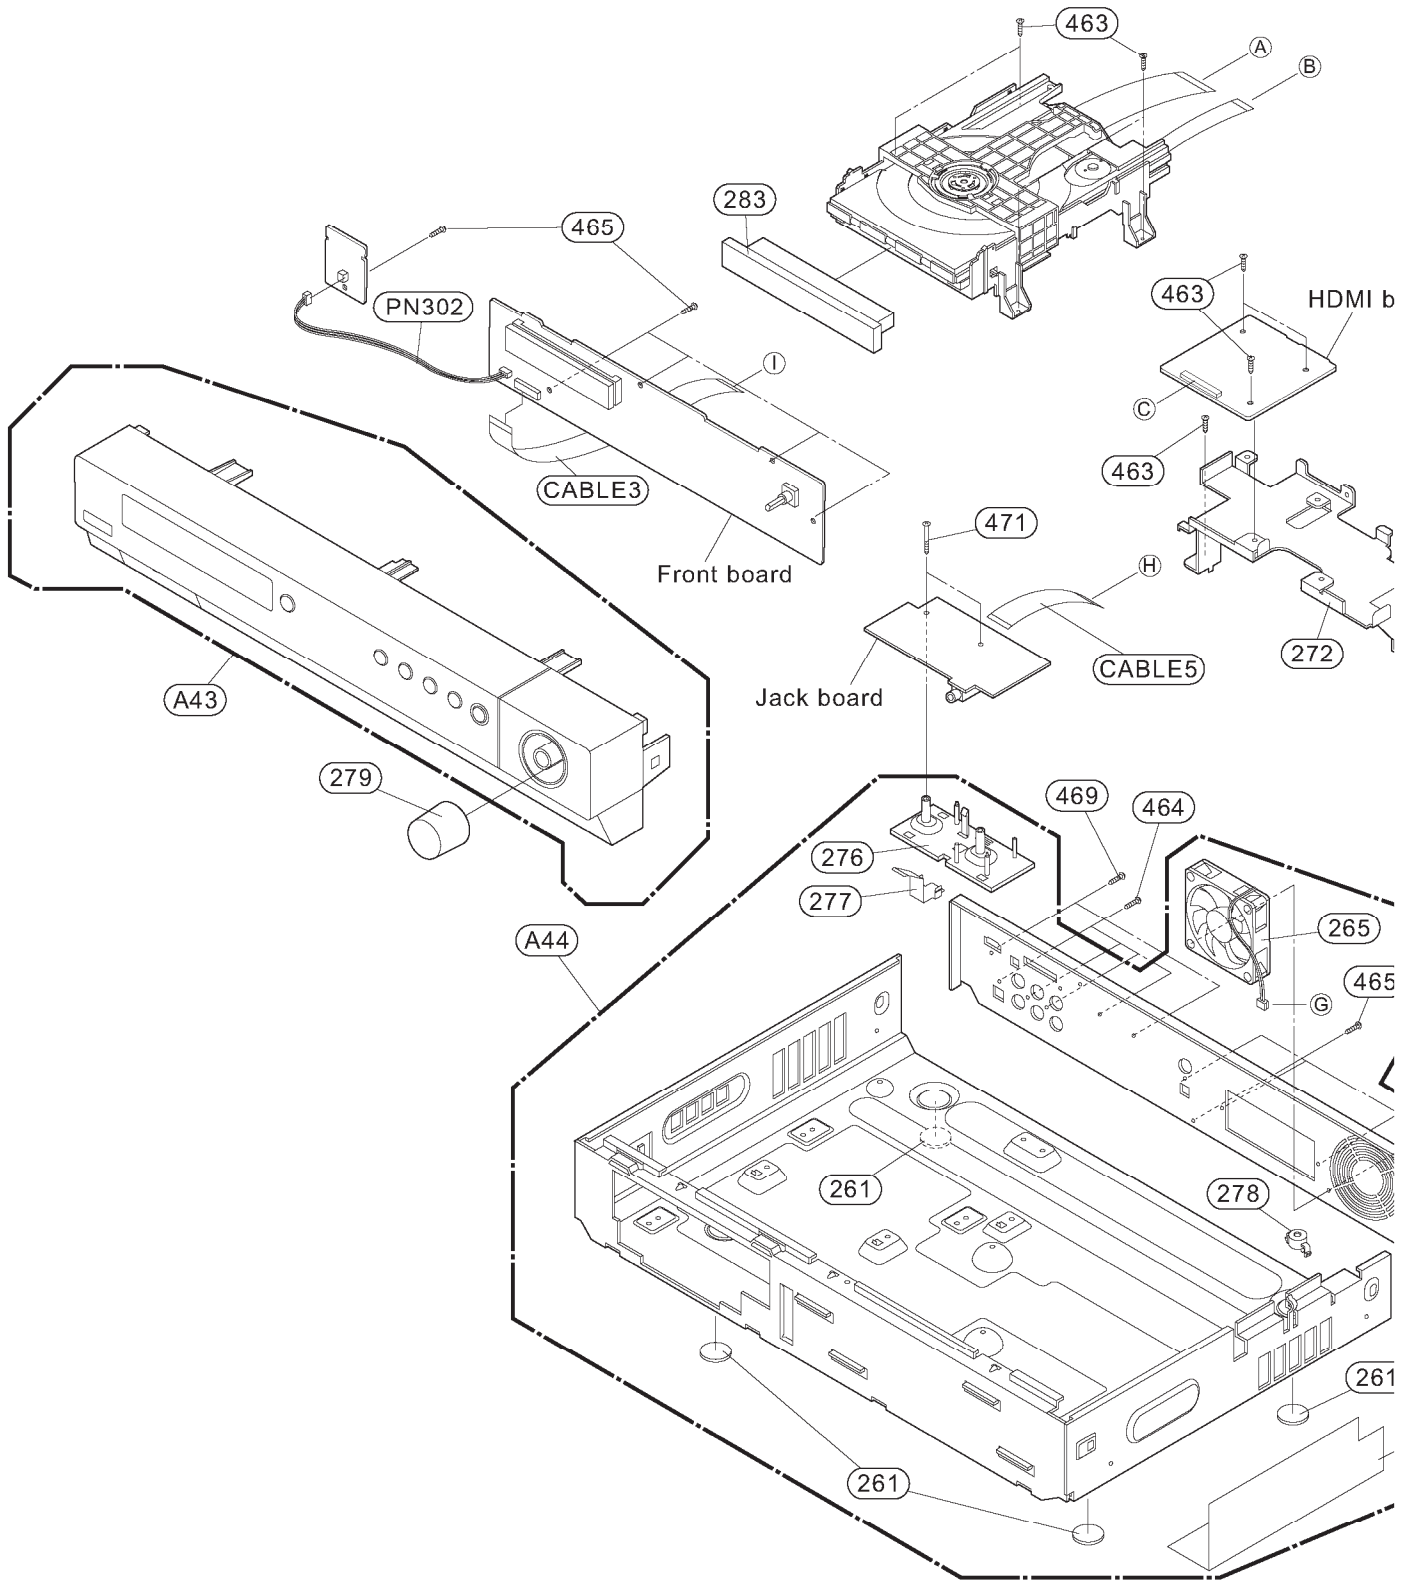

Exploded view of general assembly and parts list

Block No.

M	1	M	M
---	---	---	---

DVD mechanism assembly and parts list

Block No. M J M M

DP-12AV

The parts without symbol number are not service.