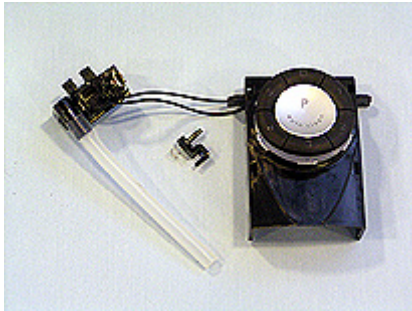

BL740 / BL745

KW676342 - LIQUIDISER ASSEMBLY COMPLETE - BLACK TRIM

KW676354 - LIQUIDISER GOBLET

KW676366 - LID & FILLER ASSEMBLY - BLACK

KW676378 - BLADE AND BEARING ASSEMBLY WITH BASE
MOULDING - BLACK

KW676380 - SEAL (PACK 3)

KW676392 - BASE MOULDING - BLACK

KW676407 - BODY CASTING - BRIGHT CHROME

KW679801 - BODY CASTING - SATIN CHROME

KW676419 - DRIVE COUPLING

MOTOR ASSEMBLY WITH MOUNTING BUSH

KW676421 - 230V

KW676469 - 120V

MOTOR PCB ASSEMBLY

KW676433 - 230V

KW676732 - 120V

KW682080 - SPEED CONTROL PCB & INTERLOCK SWITCH

Click [here](#) for the technical information.

SUPPLY CORD - BLACK

KW679863 - UL PLUG

KW711303 - SWISS PLUG

KW711304 - EU PLUG