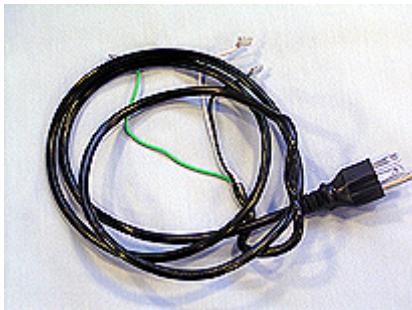

BL740 / BL745

KW676342 - LIQUIDISER ASSEMBLY COMPLETE - BLACK TRIM

KW676354 - LIQUIDISER GOBLET

KW676366 - LID & FILLER ASSEMBLY - BLACK

KW676378 - BLADE AND BEARING ASSEMBLY WITH BASE
MOULDING - BLACK

KW676380 - SEAL (PACK 3)

KW676392 - BASE MOULDING - BLACK

KW676407 - BODY CASTING - BRIGHT CHROME

KW679801 - BODY CASTING - SATIN CHROME

KW676419 - DRIVE COUPLING

MOTOR ASSEMBLY WITH MOUNTING BUSH

KW676421 - 230V

KW676469 - 120V

MOTOR PCB ASSEMBLY

KW676433 - 230V

KW676732 - 120V

KW682080 - SPEED CONTROL PCB & INTERLOCK SWITCH

Click [here](#) for the technical information.

SUPPLY CORD - BLACK

KW679863 - UL PLUG

KW711303 - SWISS PLUG

KW711304 - EU PLUG