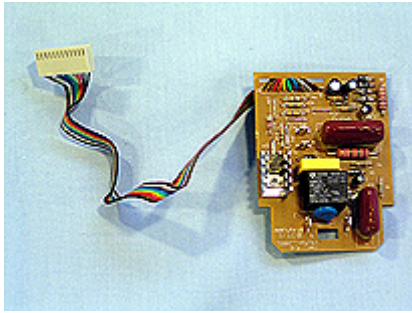

BL740 / BL745

KW676342 - LIQUIDISER ASSEMBLY COMPLETE - BLACK TRIM

KW676354 - LIQUIDISER GOBLET

KW676366 - LID & FILLER ASSEMBLY - BLACK

KW676378 - BLADE AND BEARING ASSEMBLY WITH BASE
MOULDING - BLACK

KW676380 - SEAL (PACK 3)

KW676392 - BASE MOULDING - BLACK

KW676407 - BODY CASTING - BRIGHT CHROME

KW679801 - BODY CASTING - SATIN CHROME

KW676419 - DRIVE COUPLING

MOTOR ASSEMBLY WITH MOUNTING BUSH

KW676421 - 230V

KW676469 - 120V

MOTOR PCB ASSEMBLY

KW676433 - 230V

KW676732 - 120V

KW682080 - SPEED CONTROL PCB & INTERLOCK SWITCH

Click [here](#) for the technical information.

SUPPLY CORD - BLACK

KW679863 - UL PLUG

KW711303 - SWISS PLUG

KW711304 - EU PLUG