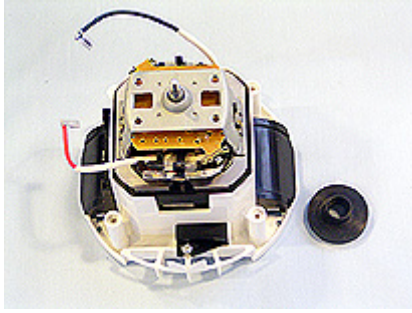

BL740 / BL745

KW676342 - LIQUIDISER ASSEMBLY COMPLETE - BLACK TRIM

KW676354 - LIQUIDISER GOBLET

KW676366 - LID & FILLER ASSEMBLY - BLACK

KW676378 - BLADE AND BEARING ASSEMBLY WITH BASE
MOULDING - BLACK

KW676380 - SEAL (PACK 3)

KW676392 - BASE MOULDING - BLACK

KW676407 - BODY CASTING - BRIGHT CHROME

KW679801 - BODY CASTING - SATIN CHROME

KW676419 - DRIVE COUPLING

MOTOR ASSEMBLY WITH MOUNTING BUSH

KW676421 - 230V

KW676469 - 120V

MOTOR PCB ASSEMBLY

KW676433 - 230V

KW676732 - 120V

KW682080 - SPEED CONTROL PCB & INTERLOCK SWITCH

Click [here](#) for the technical information.

SUPPLY CORD - BLACK

KW679863 - UL PLUG

KW711303 - SWISS PLUG

KW711304 - EU PLUG