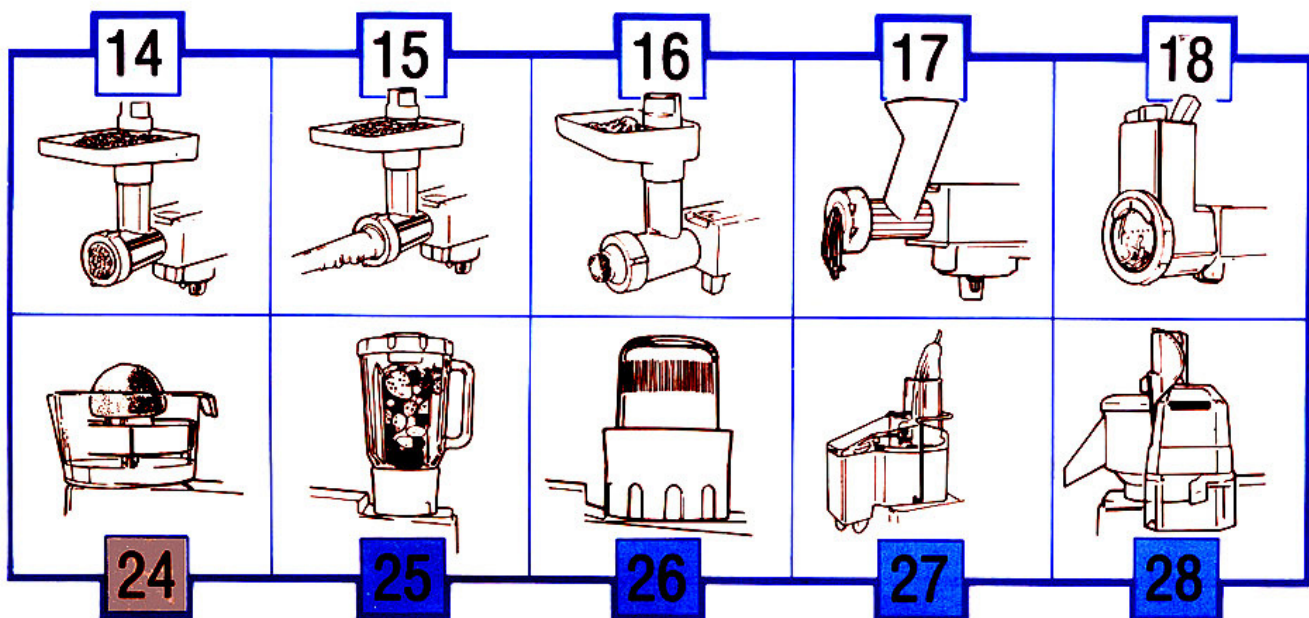

Connecting to Power

Before switching on make sure that the voltage of your electricity supply is the same as that indicated on the rating plate.

IMPORTANT (UK ONLY): The wires in the mains lead are coloured in accordance with the following code:

BLUE	NEUTRAL
BROWN	LIVE

Important Note: This appliance complies with European Economic Community Directive 89/336/EEC

KEY

1 Planetary Drive/Beater socket	Attachments	Model	Attachments	Model
2 Slow Speed Outlet	16 Kebbe Maker	A937	30 Colander and Sieve (For models KM200, KM201 & KM220)	A992
3 Slow Speed Locking Catch	17 Pasta Extruder	A936	Colander and Sieve (For models KM230&KM250)	A930
4 Juice Extractor Outlet	18 Slow Speed Slicer/Shredder	A948	31 Stainless Steel Bowl (For models KM200, KM201, KM210 & KM211)	18749
5 High Speed Outlet	19 Coffee Grinder	A979	Stainless Steel Bowl (For models KM230&KM250)	18748
6 On/Off and Speed Control Switch	20 Grain Mill	A941	32 Splashguard and Flap (For models KM201, KM200, KM220, KM230 & KM250)	31225/31226
7 Body	21 Cream Maker	A927	Splashguard (For models KM210, KM211 & KM202)	30238
8 Mixer Head Release Catch	22 Can Opener	A978	33 Cover (For models KM200, KM201, KM210, KM211 & KM220)	29022
9 Bowl	23 Bean and Peel Slicer	A932		
Attachments	24 Juice Extractor	A995		
10 K Beater	25 Liquidiser	A989/A990		
11 Dough Hook (For Models KM201, KM200, KM210, KM211 & KM220)	26 Spice Mill	A938		
12 Dough Hook (For Models KM230 & KM250)	27 High Speed Slicer/Shredder	A929		
13 Whisk	28 Continuous Juice Separator	A935		
14 Mincer	29 Potato Peeler (For models KM200, KM201, KM210, KM211 & KM220)	A934		
15 Sausage Adaptor	Potato Peeler (For models KM230&KM250)	A752		