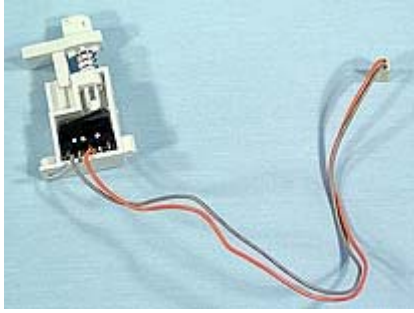

KW712145 - M6 - from 7J28

Click [here](#) for further information.

KW706666 - POTENTIOMETER ASSEMBLY

KW706678 - ON/OFF SWITCH, CAM AND SPRING ASSEMBLY

KW706680 - HIGH SPEED INTERLOCK SWITCH ASSEMBLY