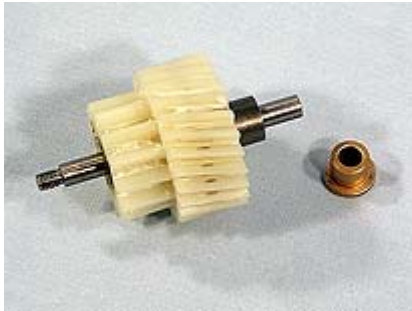

KW706630 - prior to 7J28

KW712147 - from 7J28

Click [here](#) for further information.

KW711006 - GEARBOX SEAL - RUBBER

KW706642 - BUFFER SET

MEDIUM SPEED OUTPUT GEAR AND SHAFT ASSEMBLY INCLUDING BEARING

KW706654 - M5 - prior to 7J28

KW712145 - M6 - from 7J28

Click [here](#) for further information.

KW706666 - POTENTIOMETER ASSEMBLY

KW706678 - ON/OFF SWITCH, CAM AND SPRING ASSEMBLY

KW706680 - HIGH SPEED INTERLOCK SWITCH ASSEMBLY