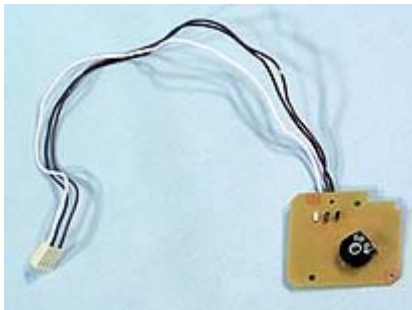

KW706630 - prior to 7J28

KW712147 - from 7J28

Click [here](#) for further information.

KW711006 - GEARBOX SEAL - RUBBER

KW706642 - BUFFER SET

MEDIUM SPEED OUTPUT GEAR AND SHAFT ASSEMBLY INCLUDING BEARING

KW706654 - M5 - prior to 7J28

KW712145 - M6 - from 7J28

Click [here](#) for further information.

KW706666 - POTENTIOMETER ASSEMBLY

KW706678 - ON/OFF SWITCH, CAM AND SPRING ASSEMBLY

KW706680 - HIGH SPEED INTERLOCK SWITCH ASSEMBLY