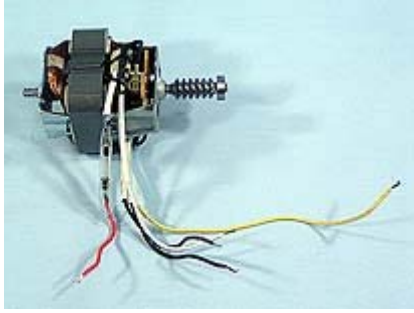

KW706599 - MOTOR ASSEMBLY INCLUDING SEALED FUSE