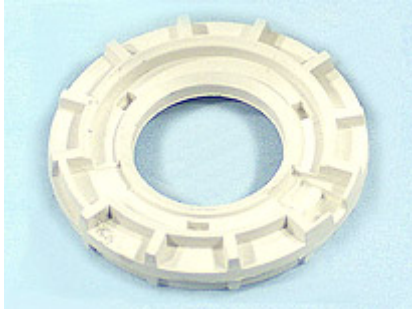

KW711006 - GEARBOX SEAL - RUBBER