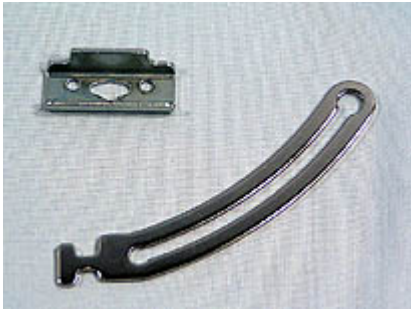

KW649973 - BUSH MOTOR ADJUSTING (PACK 10)

KW696366 - COUNTER BALANCE SPRING

KW696378 - COUNTER BALANCE PIN

FOOT & HAMMER DRIVE SCREW (PACK 5)

KW650568 - BLACK

KW696354 - QUADRANT & BRACKET

KW650099 - GEARBOX DOWEL TUBE (PACK 2)

KW696380 - GEARBOX RETAINING BOLT (PACK 2)

KW710437 - HEAD LIFT LEVER ASSEMBLY - CHROME

CORD CLAMP ASSEMBLY

This is supplied with the supply cord assembly as the plugs on the cord prevent removal through the anchorage moulding.