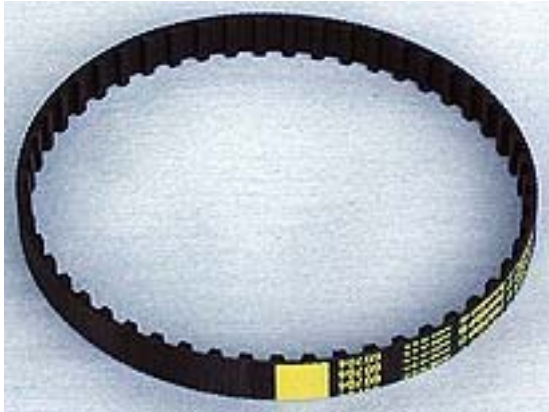

## KMC510 / KMC560 CHEF BODY PARTS

KW197944 - TOOTHED BELT - COARSE

*KW353598 - FELT GEARBOX COVER - LOWER  
superceded to*

KW676964 - FELT GEARBOX COVER - LOWER

KW696213 - SPIGOT SEAT PLATE

KW417239 - BOWL MOUNTING PAD - CHEF

when no longer available supercede to

KW711918 - BOWL SEAT PAD - CHEF - 14cm

TOP COVER

KW696251 - WHITE

KW696263 - SILVER

KW710429 - BODY - printed 'KENWOOD' - WHITE - KMM

KW710552 - BODY - printed 'KENWOOD Swiss Edition' - WHITE

KW710435 - BODY - printed 'KENWOOD' - SILVER - KMM

KW710551 - BODY - printed 'KENWOOD Swiss Edition' - SILVER

PEDESTAL - printed 'CHEF premier'

KW710430 - WHITE - *KMM510*

KW710431 - SILVER - *KMM560*

KW696419 - LOWER GEARBOX COVER - SILVER

LIQUIDISER OUTLET COVER

KW696225 - WHITE

KW696237 - SILVER

KW696249 - LIQUIDISER OUTLET COVER RETENSION  
MOULDING

SLOW SPEED ATTACHMENT KNOB

KW696407 - SILVER

KW701812 - WHITE

KW696512 - SLOW SPEED OUTLET COVER - CHEF