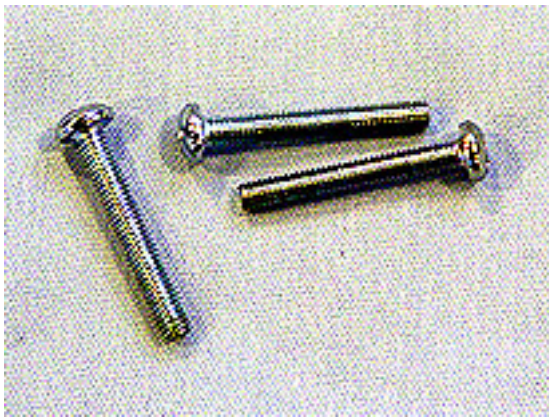

KW672839 - SPIGOT SCREWS (PACK 3)