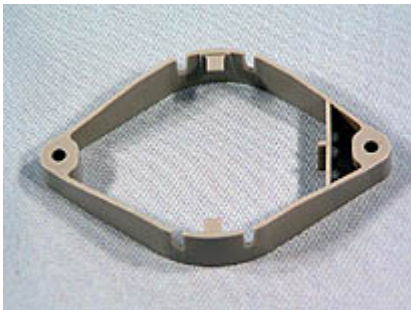

## KMC510 / KMC560 CHEF BODY PARTS

KW197944 - TOOTHED BELT - COARSE

*KW353598 - FELT GEARBOX COVER - LOWER  
superceded to*

KW676964 - FELT GEARBOX COVER - LOWER

KW696213 - SPIGOT SEAT PLATE

KW417239 - BOWL MOUNTING PAD - CHEF

when no longer available supercede to

KW711918 - BOWL SEAT PAD - CHEF - 14cm

TOP COVER

KW696251 - WHITE

KW696263 - SILVER

KW710429 - BODY - printed 'KENWOOD' - WHITE - KMM

KW710552 - BODY - printed 'KENWOOD Swiss Edition' - WHITE

KW710435 - BODY - printed 'KENWOOD' - SILVER - KMM

KW710551 - BODY - printed 'KENWOOD Swiss Edition' - SILVER

PEDESTAL - printed 'CHEF premier'

KW710430 - WHITE - *KMM510*

KW710431 - SILVER - *KMM560*

KW696419 - LOWER GEARBOX COVER - SILVER

LIQUIDISER OUTLET COVER

KW696225 - WHITE

KW696237 - SILVER

KW696249 - LIQUIDISER OUTLET COVER RETENSION  
MOULDING

SLOW SPEED ATTACHMENT KNOB

KW696407 - SILVER

KW701812 - WHITE

KW696512 - SLOW SPEED OUTLET COVER - CHEF