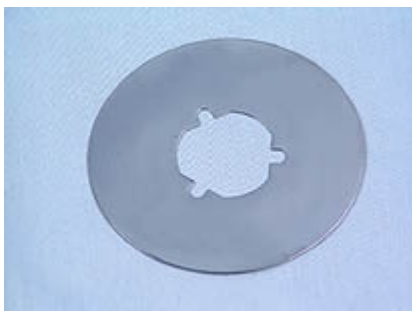

## KMC510 / KMC560 CHEF BODY PARTS

KW197944 - TOOTHED BELT - COARSE

*KW353598 - FELT GEARBOX COVER - LOWER  
superceded to*

KW676964 - FELT GEARBOX COVER - LOWER

KW696213 - SPIGOT SEAT PLATE

KW417239 - BOWL MOUNTING PAD - CHEF

when no longer available supercede to

KW711918 - BOWL SEAT PAD - CHEF - 14cm

TOP COVER

KW696251 - WHITE

KW696263 - SILVER

KW710429 - BODY - printed 'KENWOOD' - WHITE - KMM

KW710552 - BODY - printed 'KENWOOD Swiss Edition' - WHITE

KW710435 - BODY - printed 'KENWOOD' - SILVER - KMM

KW710551 - BODY - printed 'KENWOOD Swiss Edition' - SILVER

PEDESTAL - printed 'CHEF premier'

KW710430 - WHITE - *KMM510*

KW710431 - SILVER - *KMM560*

KW696419 - LOWER GEARBOX COVER - SILVER