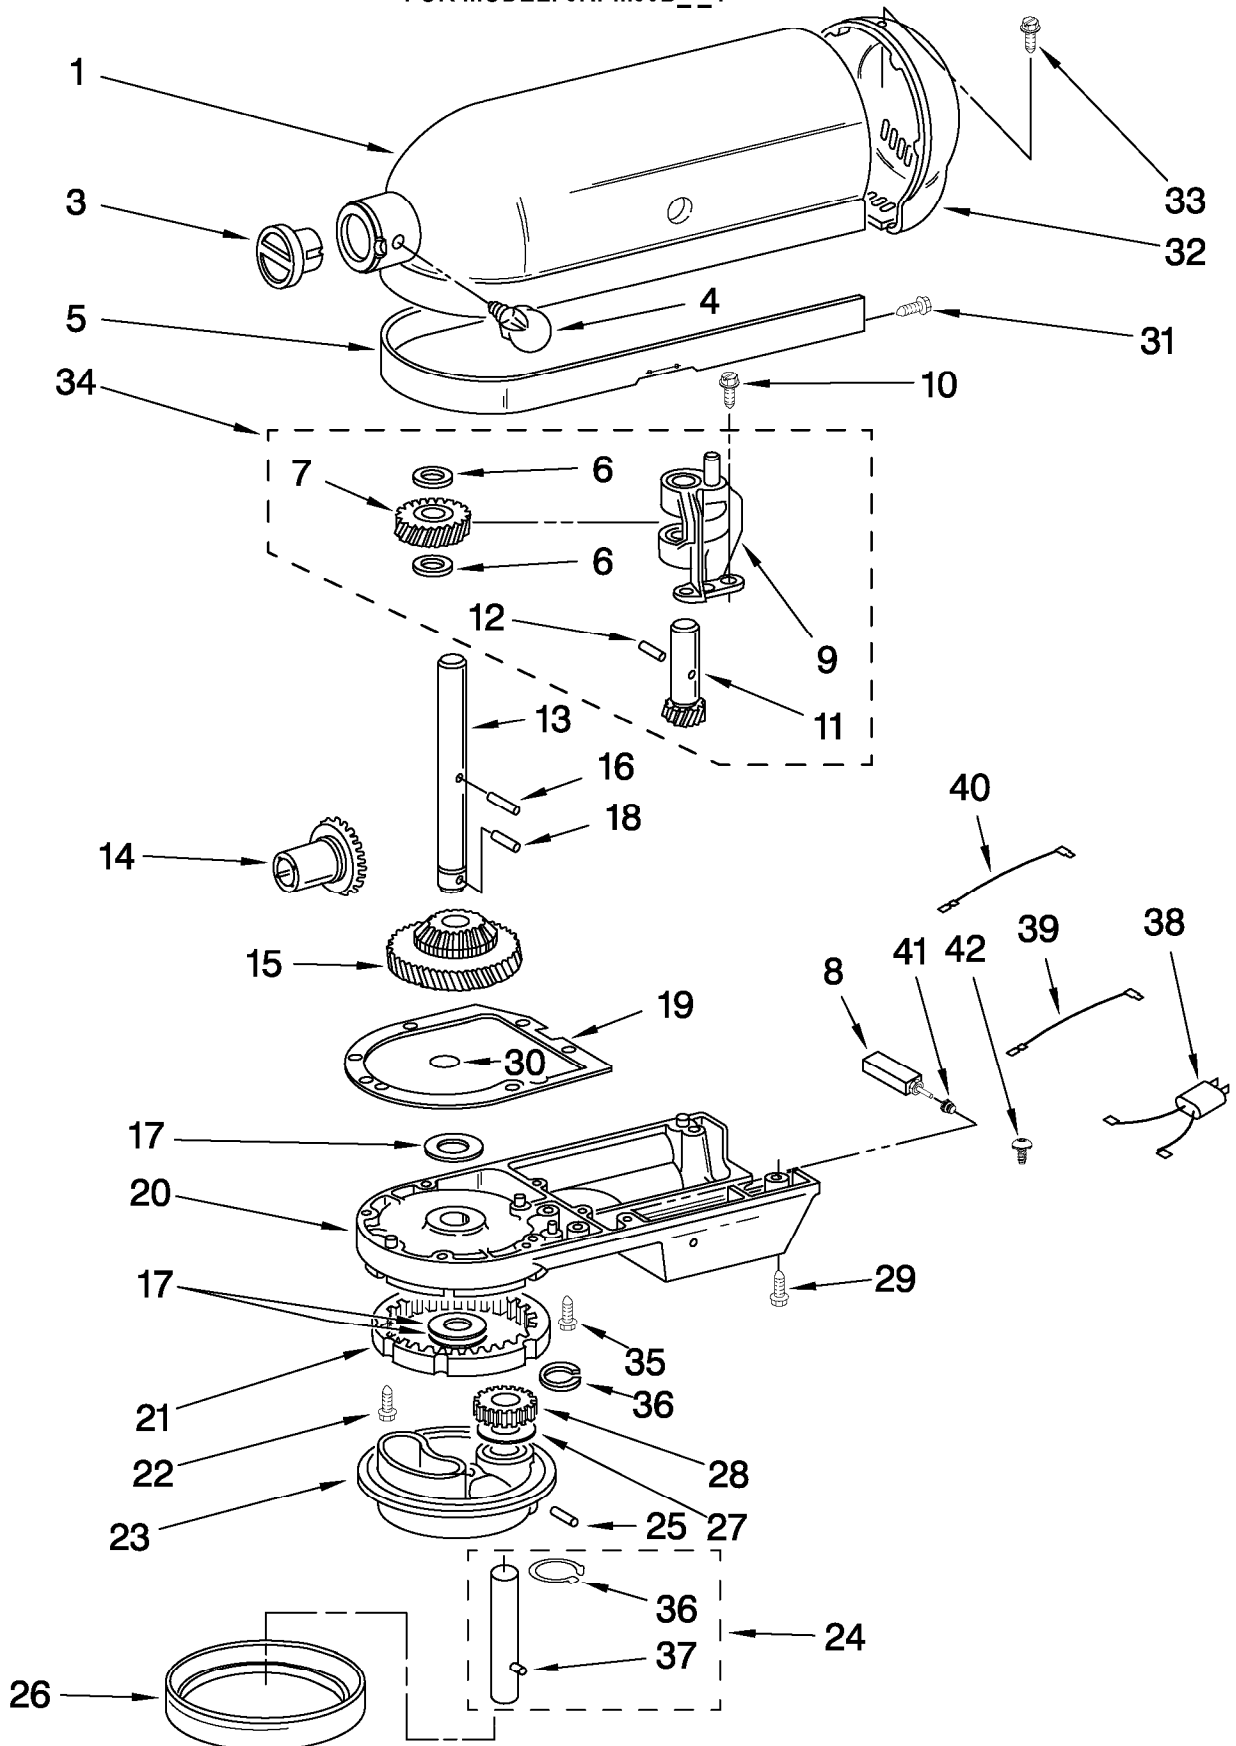

1		Motor Housing
	240291-14	White
2		Trim Band
	9706977	Black
3		Planetary
	240286-1	White
4		Bowl Supp & Pins
	3179300	White
5		End Cover
	3179869	White
6		Lower Gearcase
	9701512	White
7		Column
	240148-4	White
8		Base & Foot Assembly
	3179280	White

# BASE AND PEDESTAL UNIT

FOR MODEL: 5KPM50B\_\_4

Illus. No.	Part No.	DESCRIPTION
1		Literature Parts
	9706978	Use & Care Guide
	8212380	Repair Parts List
2	**	Base & Foot Supports
3	**	Column Assembly
4	**	Bowl Supp & Pins
5	3182857	Latch, Bowl Spring
6	4162874	Arm, Bowl Lift
7	9085	Rod, Bowl Lift
8	9704608	Pin, Cotter
9	4159514	Washer
10	9237	Spring
11	8533907	Nut
12	9079	Handle, Bowl Lift
13	9703442	Pin, Roll
14	4162116	Bowl (5 Qt)
15	9707670	Beater, Flat
16	9708033	Hook, Dough
17	9704309	Whip, Wire
18	240169	Bracket, Bowl Lift
19	240185	Pin, Bowl Locating
20	3400018	Screw
21	240912	Screw, Special
22	3400024	Screw
23	9708649	Foot, Rubber
24	3182904	Screw
25	9706633	Shield, Pouring

# CASE, GEARING AND PLANETARY UNIT

FOR MODEL: 5KPM50B\_\_4

FOR ORDERING INFORMATION REFER TO PARTS PRICE LIST

# MOTOR AND CONTROL PARTS

FOR MODEL: 5KPM50B\_\_4

FOR ORDERING INFORMATION REFER TO PARTS PRICE LIST