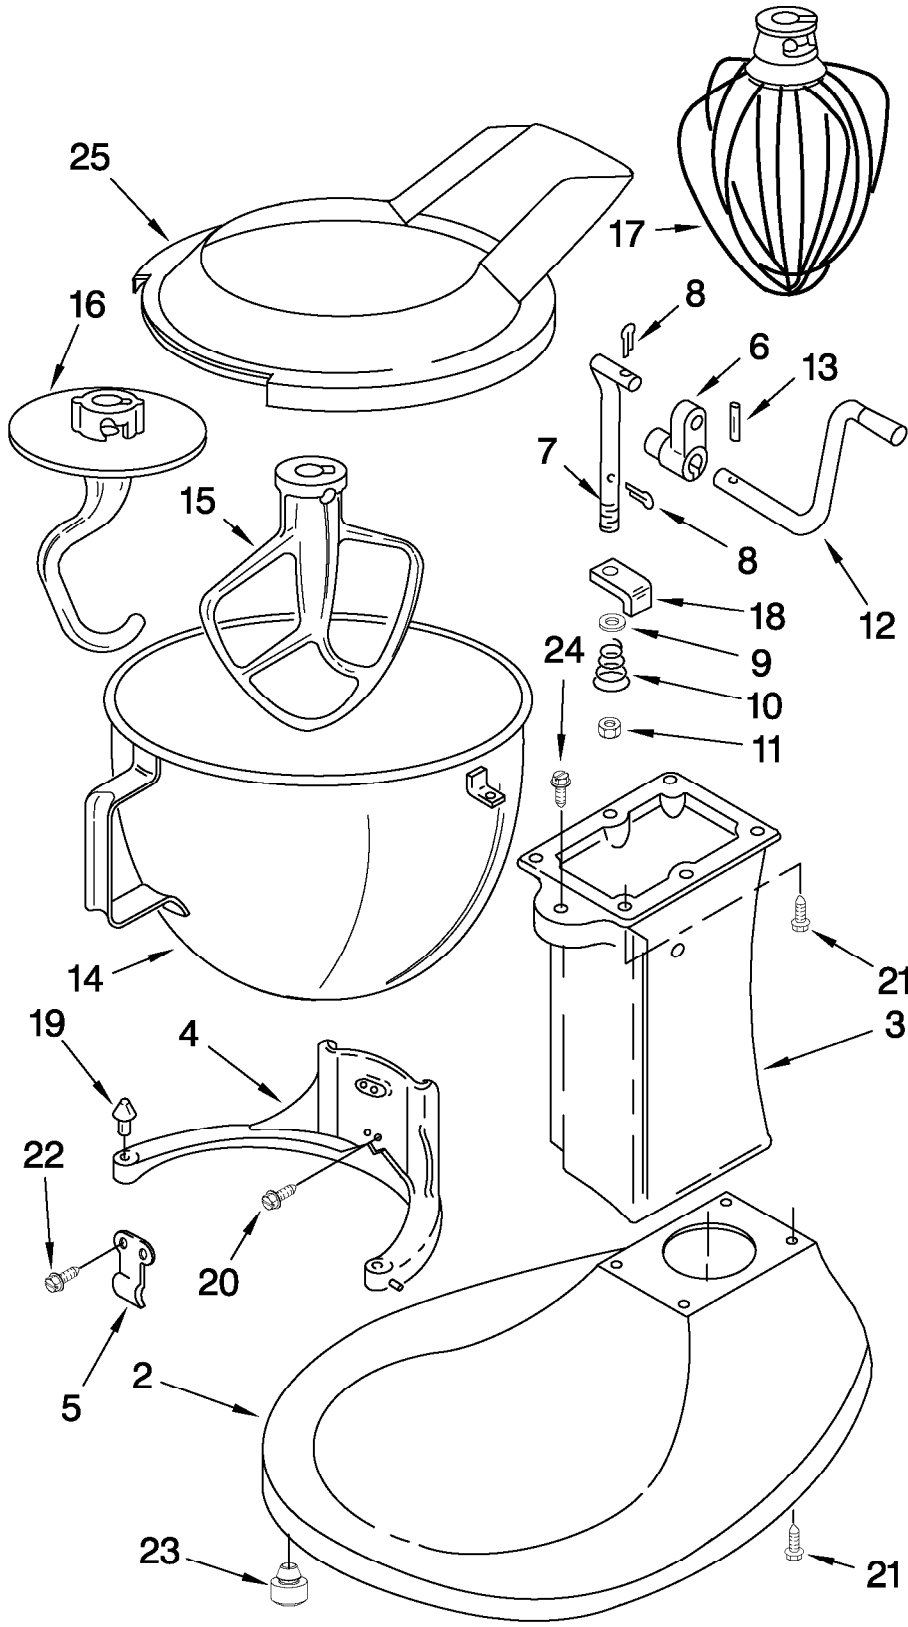

# COLOR VARIATION PARTS

FOR MODEL: 5KPM50B\_\_4

Illus. No.	Part No.	DESCRIPTION
------------	----------	-------------

Colors Subject To Change.  
Any Color Not Listed is  
No Longer Available.  
If Additional Colors Are Added,  
This Page Will Be Updated.

1		Motor Housing
	240291-14	White
2		Trim Band
	9706977	Black
3		Planetary
	240286-1	White
4		Bowl Supp & Pins
	3179300	White
5		End Cover
	3179869	White
6		Lower Gearcase
	9701512	White
7		Column
	240148-4	White
8		Base & Foot Assembly
	3179280	White

# BASE AND PEDESTAL UNIT

FOR MODEL: 5KPM50B\_\_4

Illus. No.	Part No.	DESCRIPTION
1		Literature Parts
	9706978	Use & Care Guide
	8212380	Repair Parts List
2	**	Base & Foot Supports
3	**	Column Assembly
4	**	Bowl Supp & Pins
5	3182857	Latch, Bowl Spring
6	4162874	Arm, Bowl Lift
7	9085	Rod, Bowl Lift
8	9704608	Pin, Cotter
9	4159514	Washer
10	9237	Spring
11	8533907	Nut
12	9079	Handle, Bowl Lift
13	9703442	Pin, Roll
14	4162116	Bowl (5 Qt)
15	9707670	Beater, Flat
16	9708033	Hook, Dough
17	9704309	Whip, Wire
18	240169	Bracket, Bowl Lift
19	240185	Pin, Bowl Locating
20	3400018	Screw
21	240912	Screw, Special
22	3400024	Screw
23	9708649	Foot, Rubber
24	3182904	Screw
25	9706633	Shield, Pouring

# MOTOR AND CONTROL PARTS

FOR MODEL: 5KPM50B\_\_4

FOR ORDERING INFORMATION REFER TO PARTS PRICE LIST