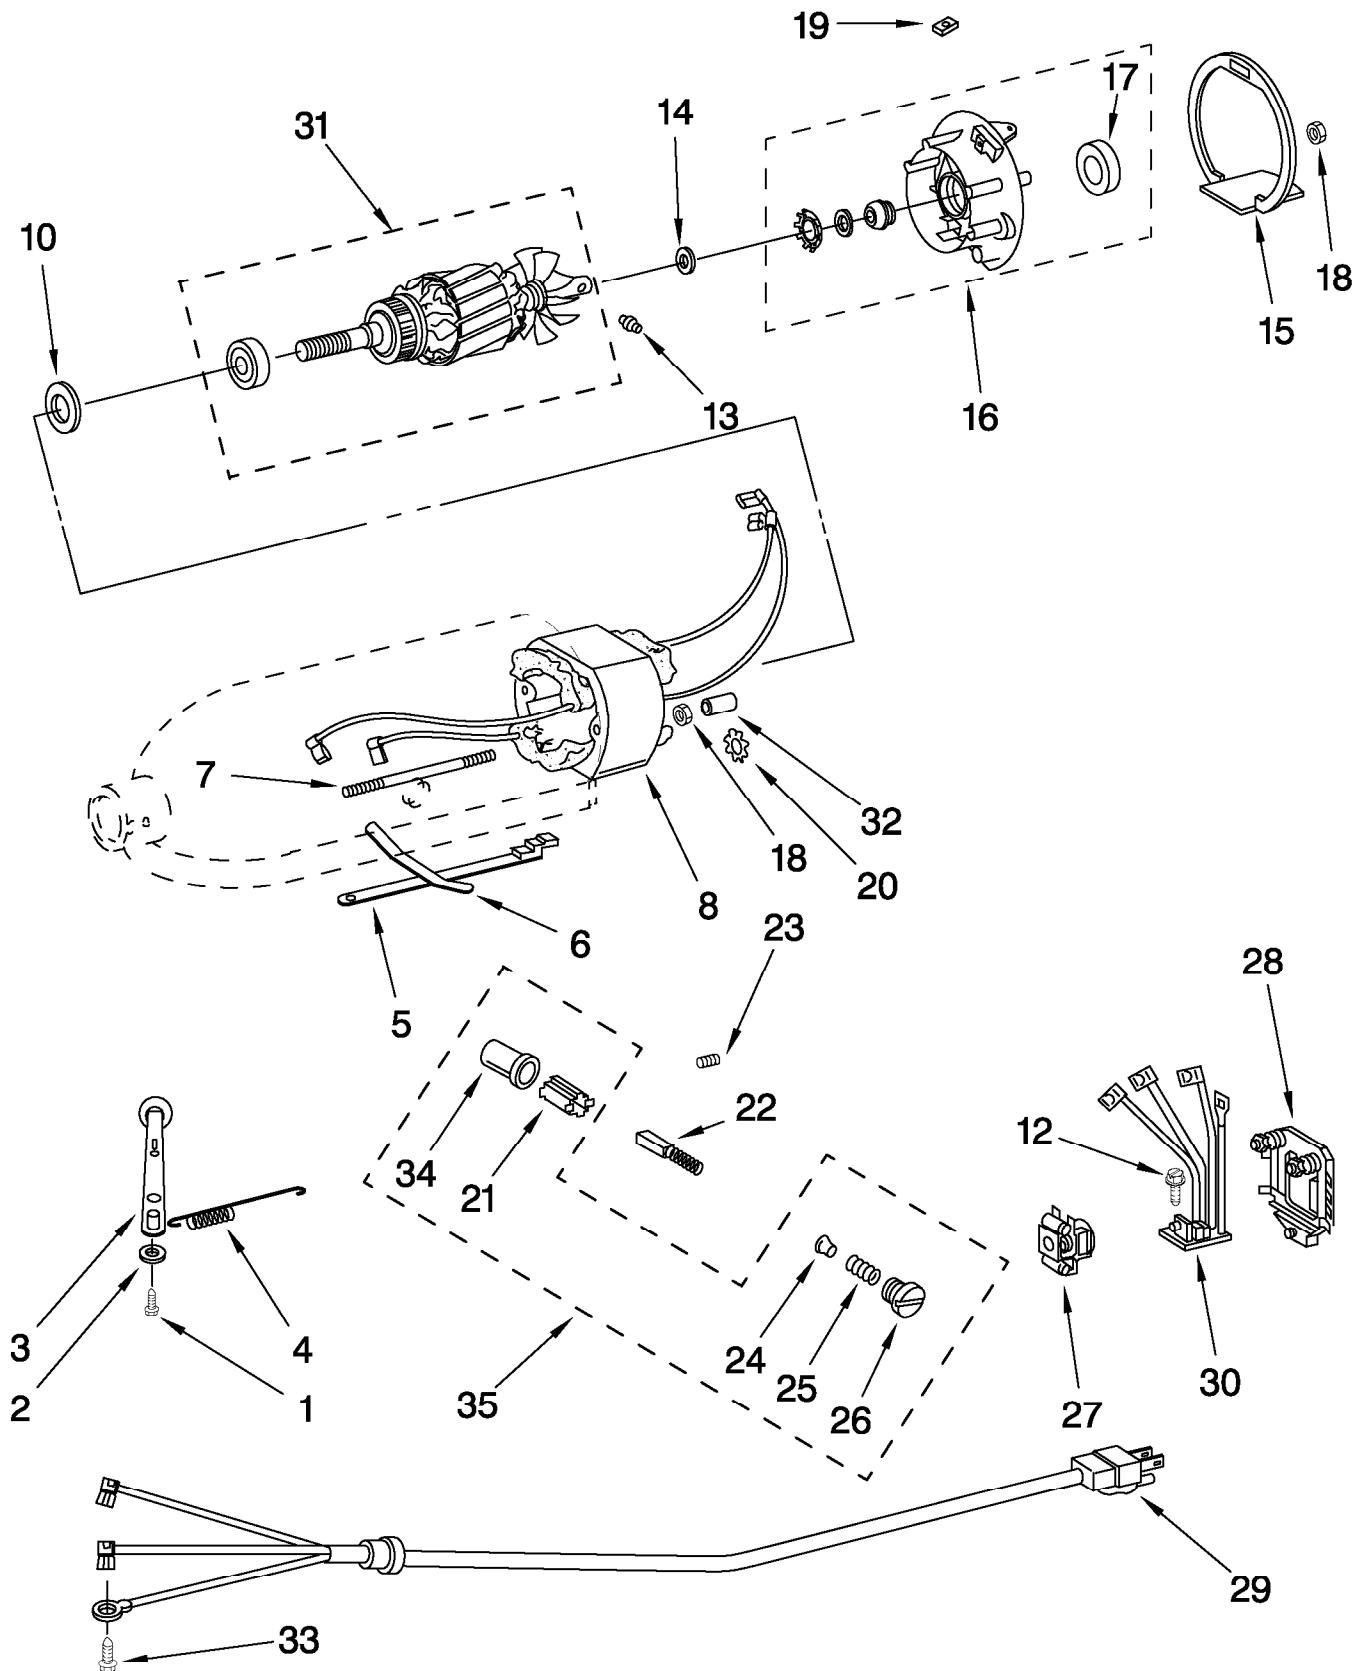

1		Motor Housing
	240291-14	White
2		Trim Band
	9706977	Black
3		Planetary
	240286-1	White
4		Bowl Supp & Pins
	3179300	White
5		End Cover
	3179869	White
6		Lower Gearcase
	9701512	White
7		Column
	240148-4	White
8		Base & Foot Assembly
	3179280	White

# BASE AND PEDESTAL UNIT

FOR MODEL: 5KPM50B\_\_4

Illus. No.	Part No.	DESCRIPTION
1		Literature Parts
	9706978	Use & Care Guide
	8212380	Repair Parts List
2	**	Base & Foot Supports
3	**	Column Assembly
4	**	Bowl Supp & Pins
5	3182857	Latch, Bowl Spring
6	4162874	Arm, Bowl Lift
7	9085	Rod, Bowl Lift
8	9704608	Pin, Cotter
9	4159514	Washer
10	9237	Spring
11	8533907	Nut
12	9079	Handle, Bowl Lift
13	9703442	Pin, Roll
14	4162116	Bowl (5 Qt)
15	9707670	Beater, Flat
16	9708033	Hook, Dough
17	9704309	Whip, Wire
18	240169	Bracket, Bowl Lift
19	240185	Pin, Bowl Locating
20	3400018	Screw
21	240912	Screw, Special
22	3400024	Screw
23	9708649	Foot, Rubber
24	3182904	Screw
25	9706633	Shield, Pouring

# CASE, GEARING AND PLANETARY UNIT

FOR MODEL: 5KPM50B\_\_4

FOR ORDERING INFORMATION REFER TO PARTS PRICE LIST

# MOTOR AND CONTROL PARTS

FOR MODEL: 5KPM50B\_\_4

FOR ORDERING INFORMATION REFER TO PARTS PRICE LIST