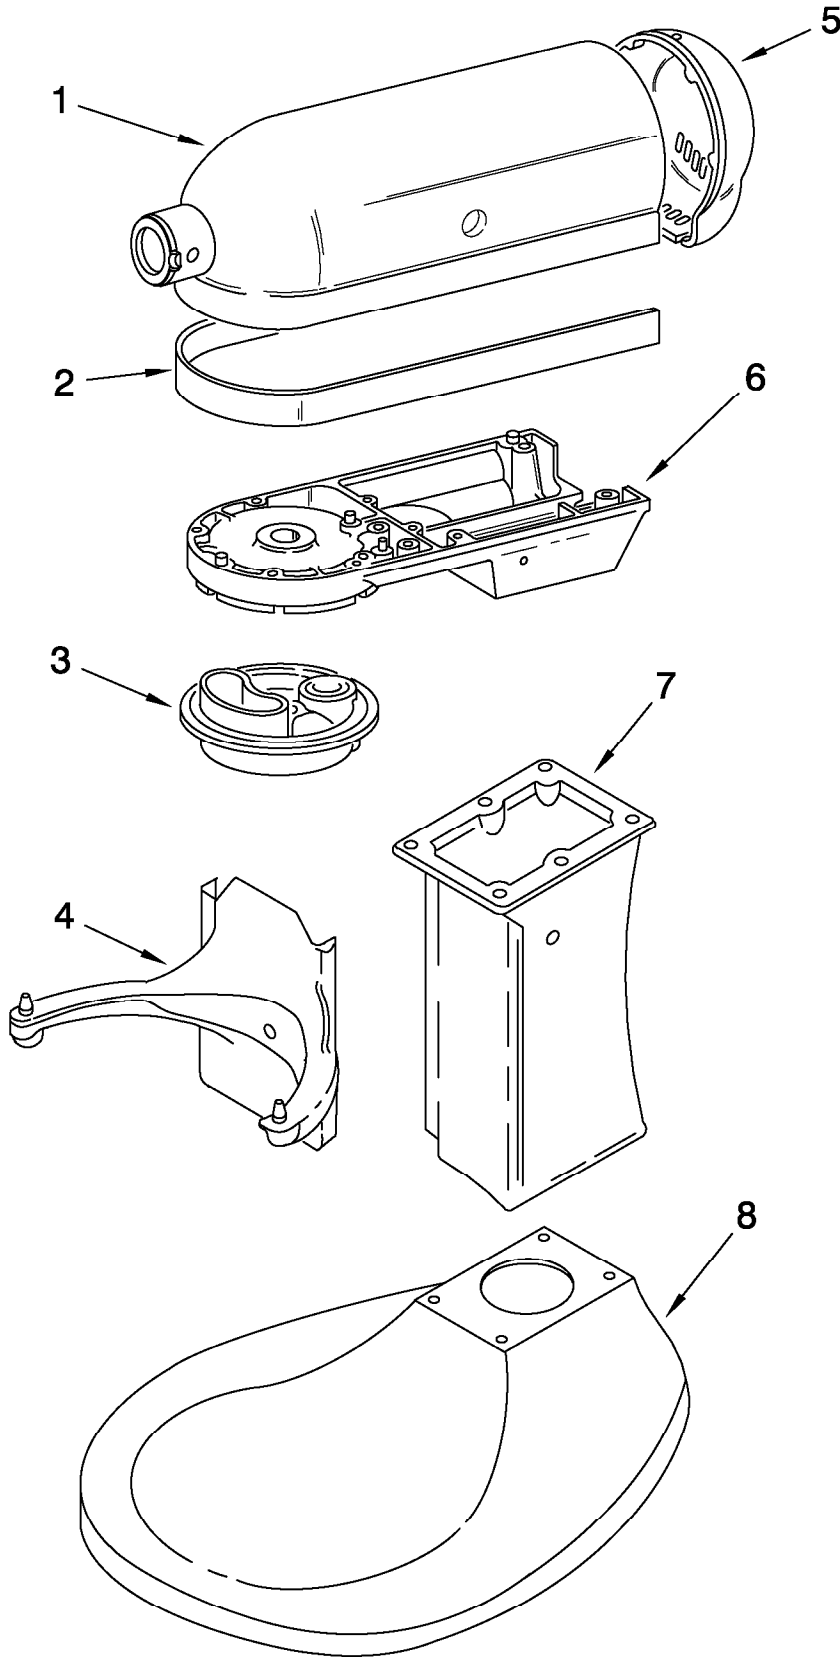

# COLOR VARIATION PARTS

FOR MODEL: 5KPM50B\_\_4

Illus. No.	Part No.	DESCRIPTION
------------	----------	-------------

Colors Subject To Change.  
Any Color Not Listed is  
No Longer Available.  
If Additional Colors Are Added,  
This Page Will Be Updated.

1		Motor Housing
	240291-14	White
2		Trim Band
	9706977	Black
3		Planetary
	240286-1	White
4		Bowl Supp & Pins
	3179300	White
5		End Cover
	3179869	White
6		Lower Gearcase
	9701512	White
7		Column
	240148-4	White
8		Base & Foot Assembly
	3179280	White

# BASE AND PEDESTAL UNIT

FOR MODEL: 5KPM50B\_\_4

Illus. No.	Part No.	DESCRIPTION
1		Literature Parts
	9706978	Use & Care Guide
	8212380	Repair Parts List
2	**	Base & Foot Supports
3	**	Column Assembly
4	**	Bowl Supp & Pins
5	3182857	Latch, Bowl Spring
6	4162874	Arm, Bowl Lift
7	9085	Rod, Bowl Lift
8	9704608	Pin, Cotter
9	4159514	Washer
10	9237	Spring
11	8533907	Nut
12	9079	Handle, Bowl Lift
13	9703442	Pin, Roll
14	4162116	Bowl (5 Qt)
15	9707670	Beater, Flat
16	9708033	Hook, Dough
17	9704309	Whip, Wire
18	240169	Bracket, Bowl Lift
19	240185	Pin, Bowl Locating
20	3400018	Screw
21	240912	Screw, Special
22	3400024	Screw
23	9708649	Foot, Rubber
24	3182904	Screw
25	9706633	Shield, Pouring