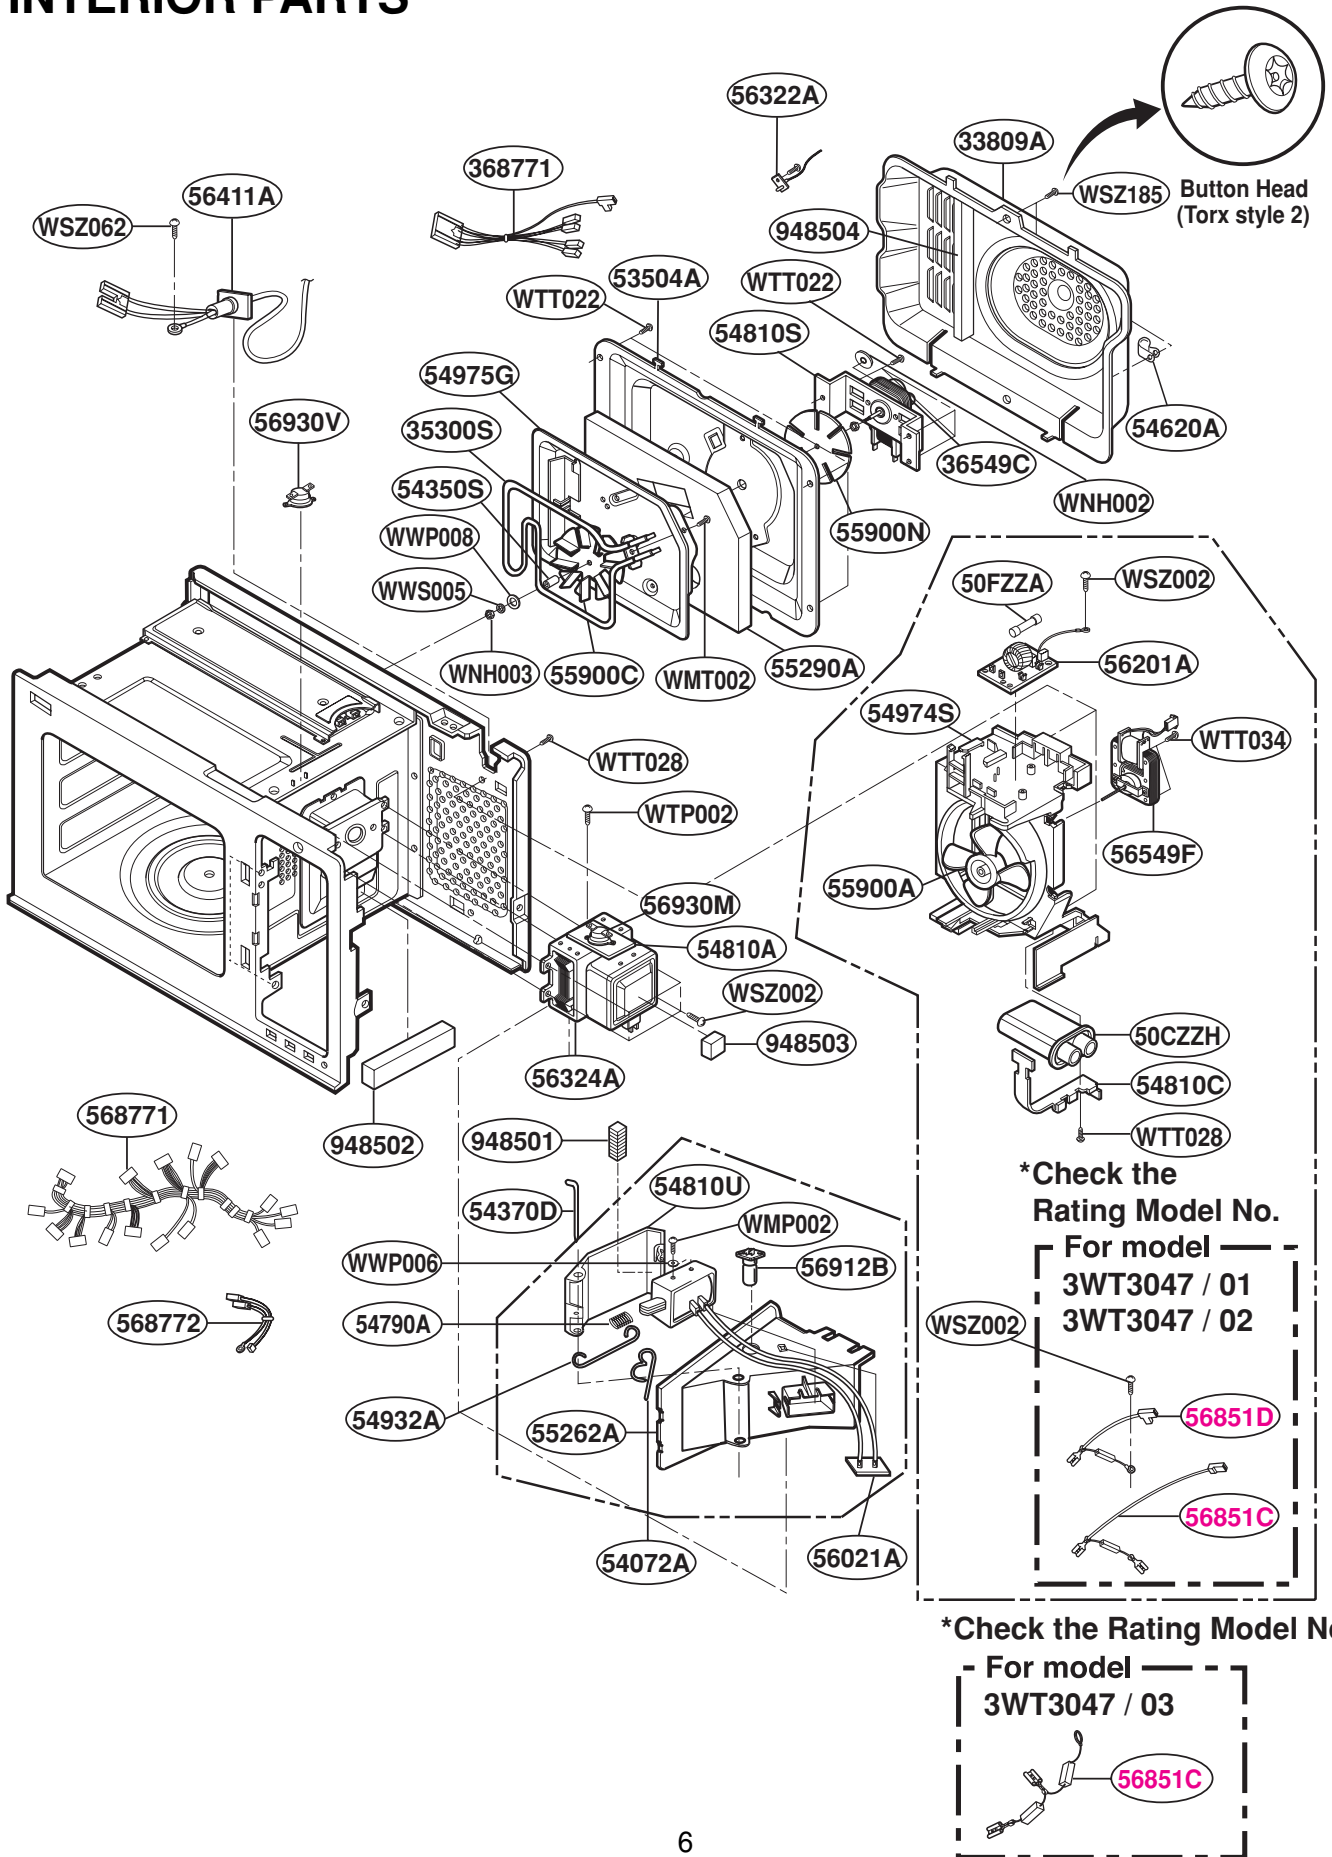

EXPLODED VIEW

INTRODUCTION

FOR MODEL : 3WT3047 / 01
3WT3047 / 02
3WT3047 / 03

P/NO : 3828W5S3928

DOOR PARTS

CONTROL PANEL PARTS

OVEN CAVITY PARTS

LATCH BOARD PARTS

INTERIOR PARTS

BASE PLATE PARTS

*Check the
Rating Model No.