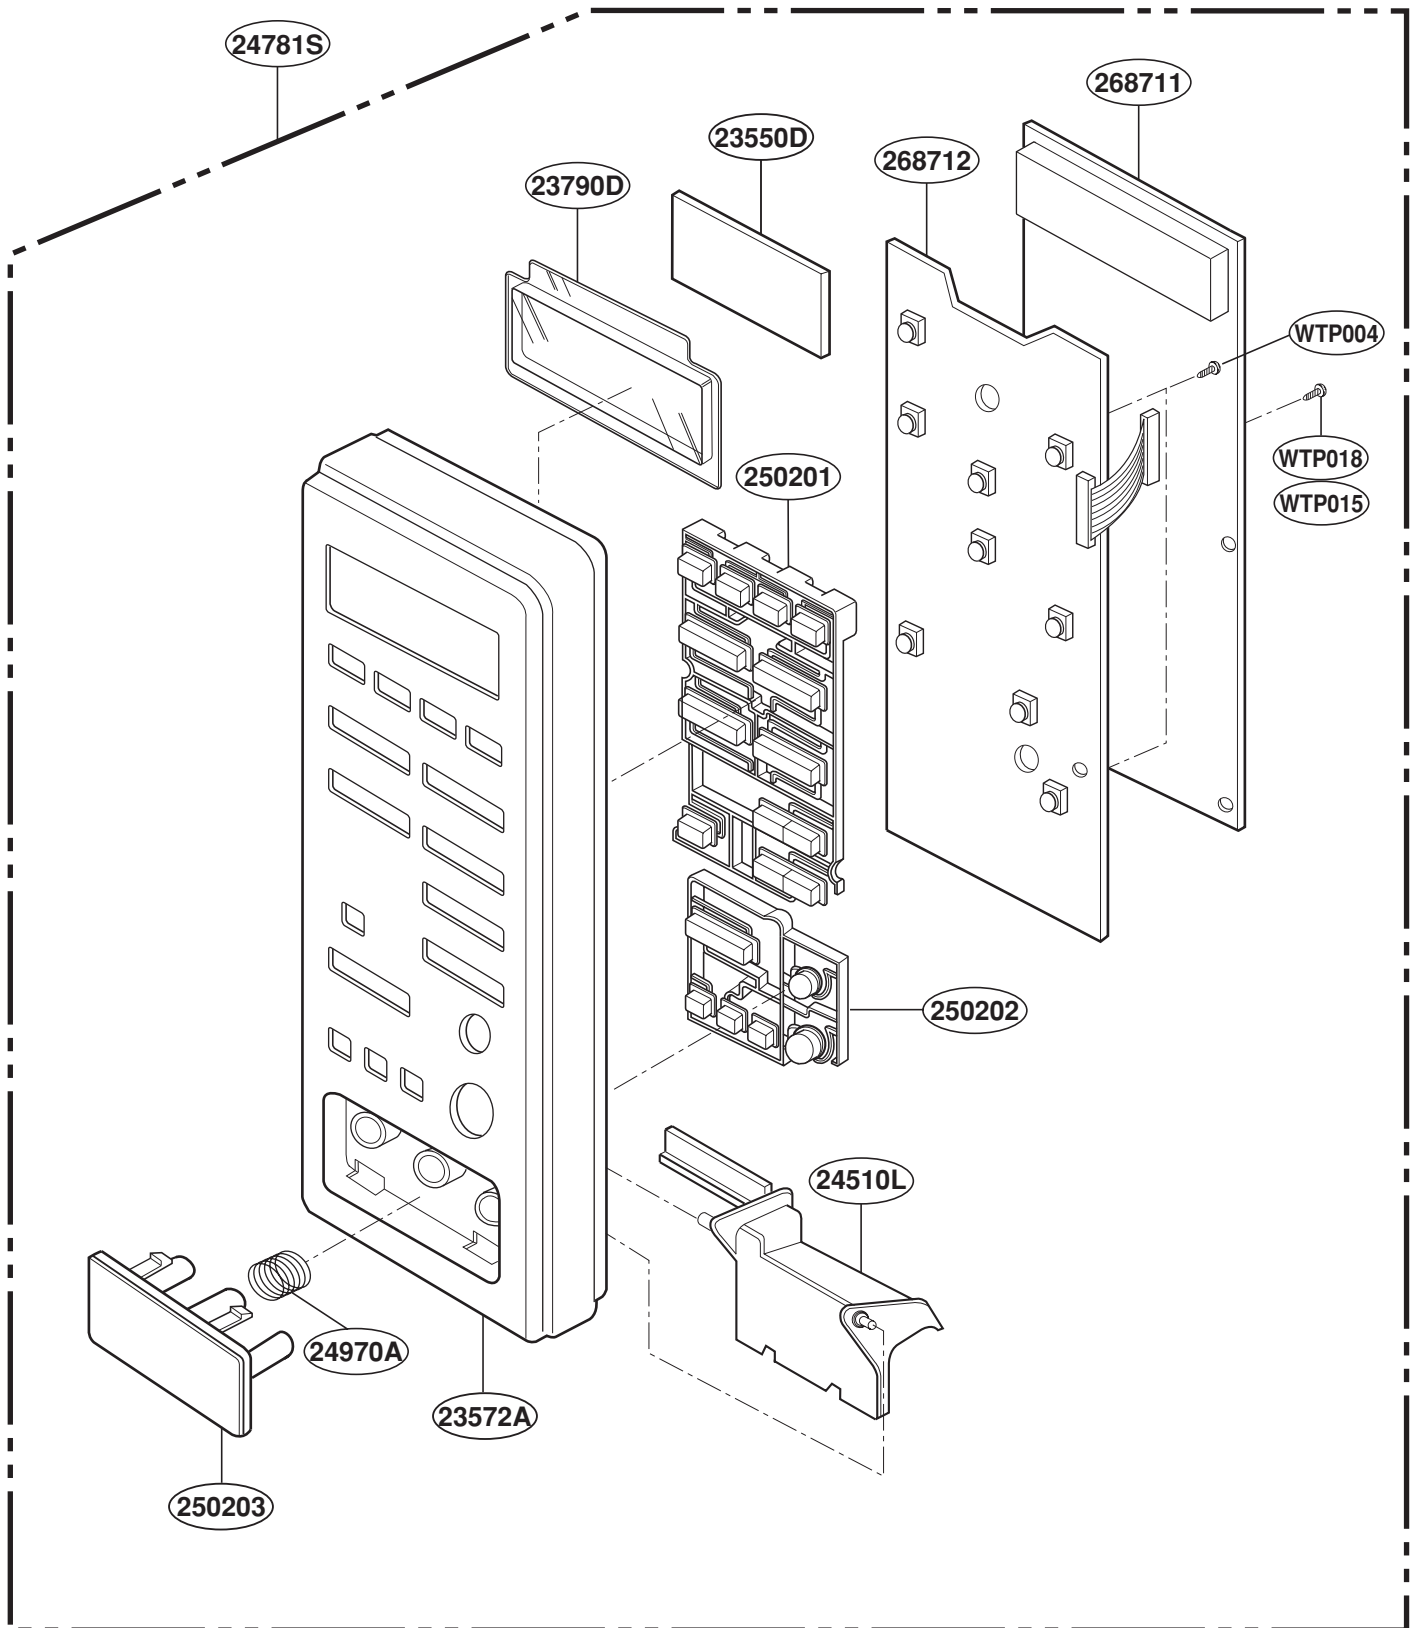

EXPLODED VIEW

INTRODUCTION

FOR MODEL : 3WT3047 / 01
3WT3047 / 02
3WT3047 / 03

P/NO : 3828W5S3928

DOOR PARTS

CONTROL PANEL PARTS

OVEN CAVITY PARTS

LATCH BOARD PARTS

INTERIOR PARTS

BASE PLATE PARTS

*Check the
Rating Model No.