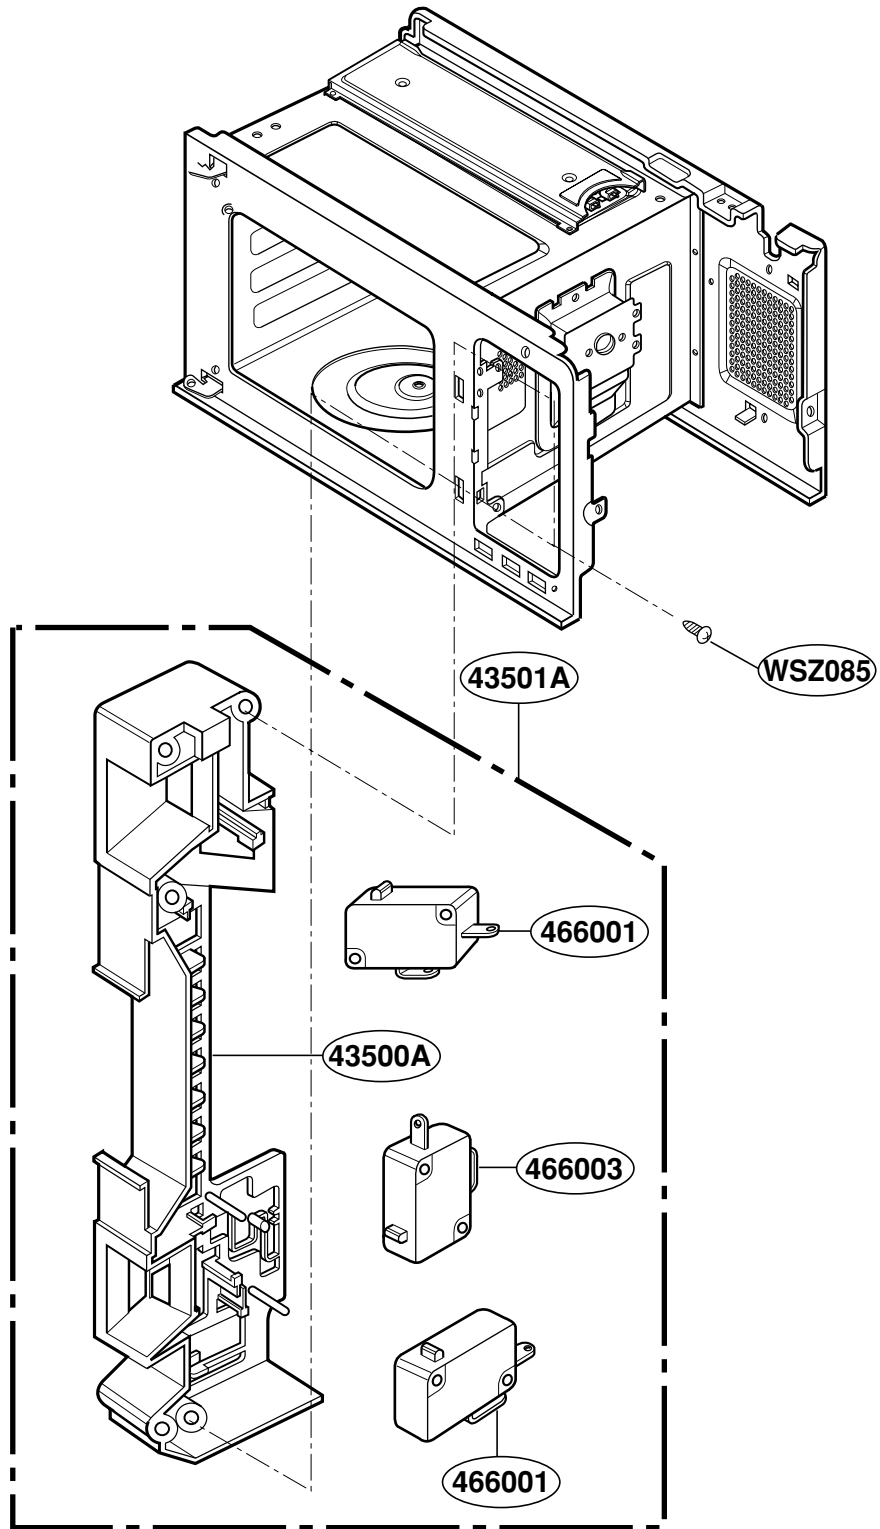

EXPLODED VIEW

INTRODUCTION

FOR MODEL : 3WT3047 / 01
3WT3047 / 02
3WT3047 / 03

P/NO : 3828W5S3928

DOOR PARTS

CONTROL PANEL PARTS

OVEN CAVITY PARTS

LATCH BOARD PARTS

INTERIOR PARTS

BASE PLATE PARTS

*Check the
Rating Model No.