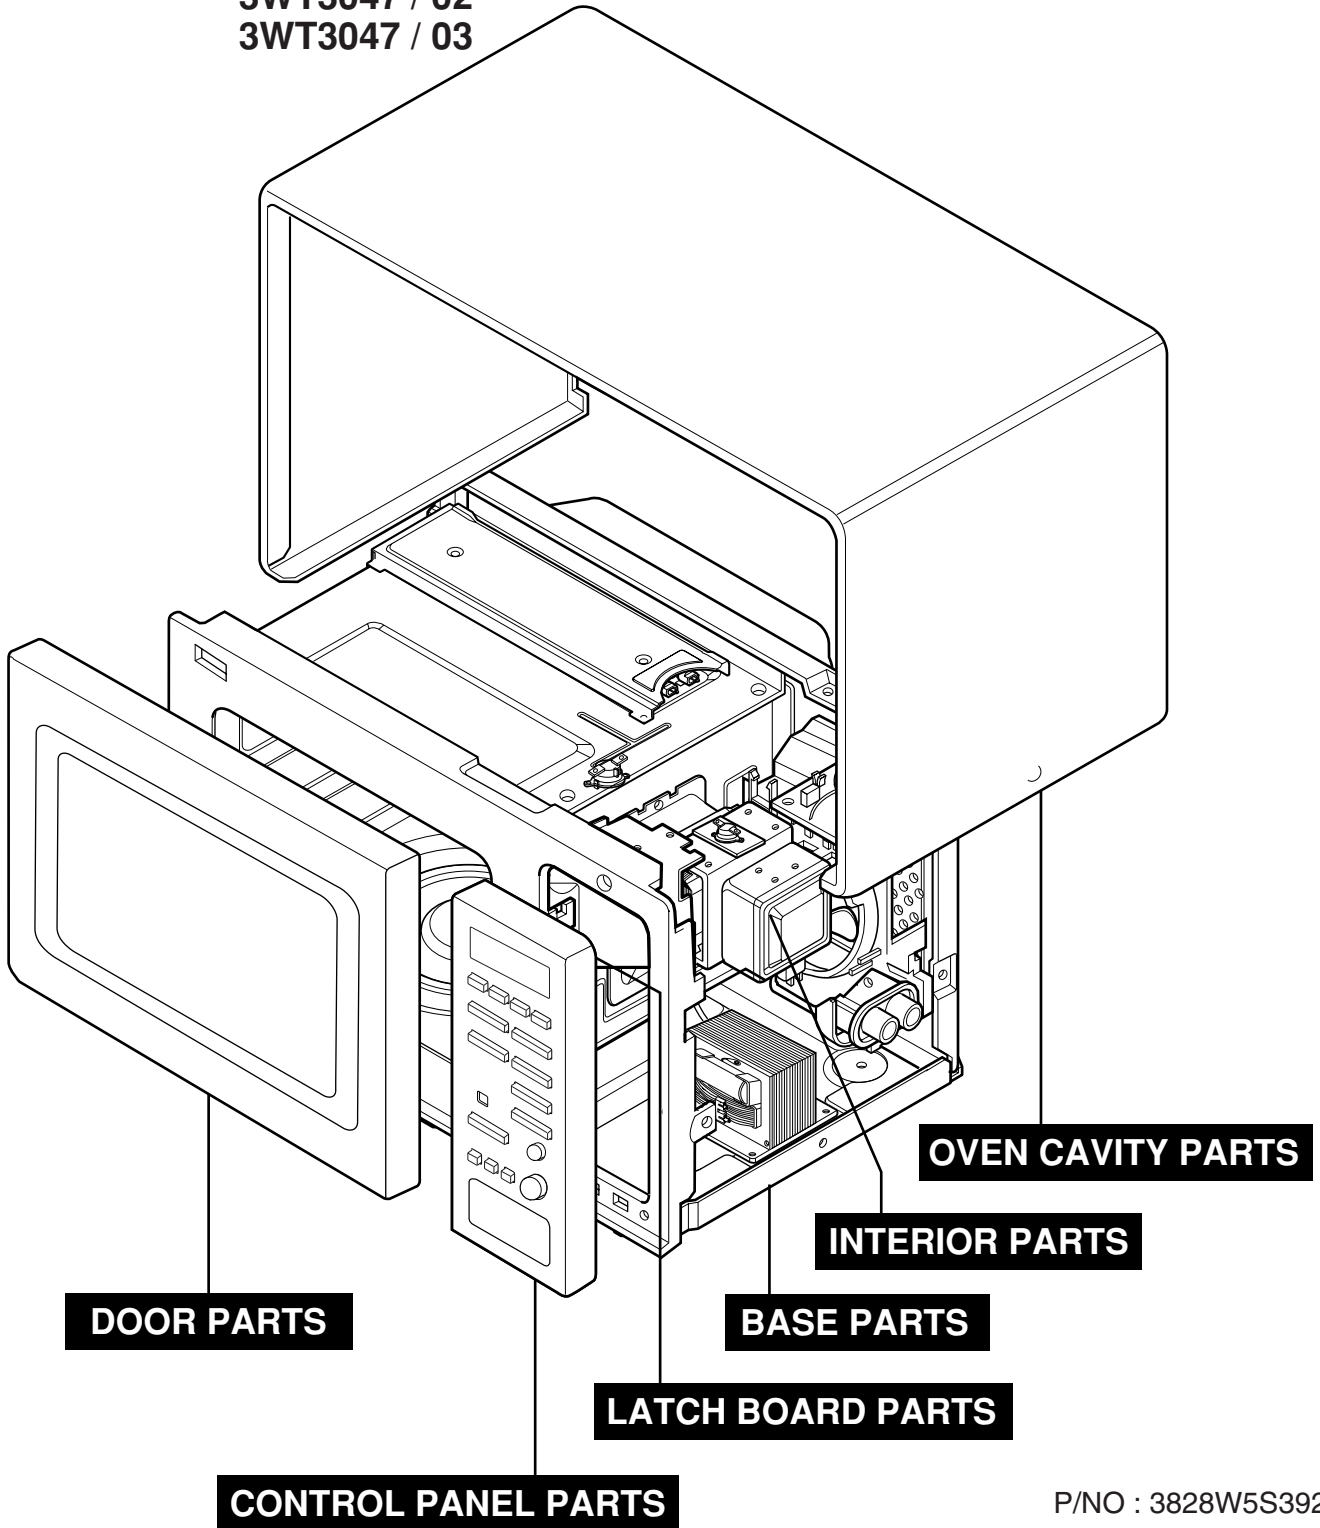

EXPLODED VIEW

INTRODUCTION

FOR MODEL : 3WT3047 / 01
3WT3047 / 02
3WT3047 / 03

P/NO : 3828W5S3928

DOOR PARTS

CONTROL PANEL PARTS

OVEN CAVITY PARTS

LATCH BOARD PARTS

INTERIOR PARTS

BASE PLATE PARTS

*Check the
Rating Model No.