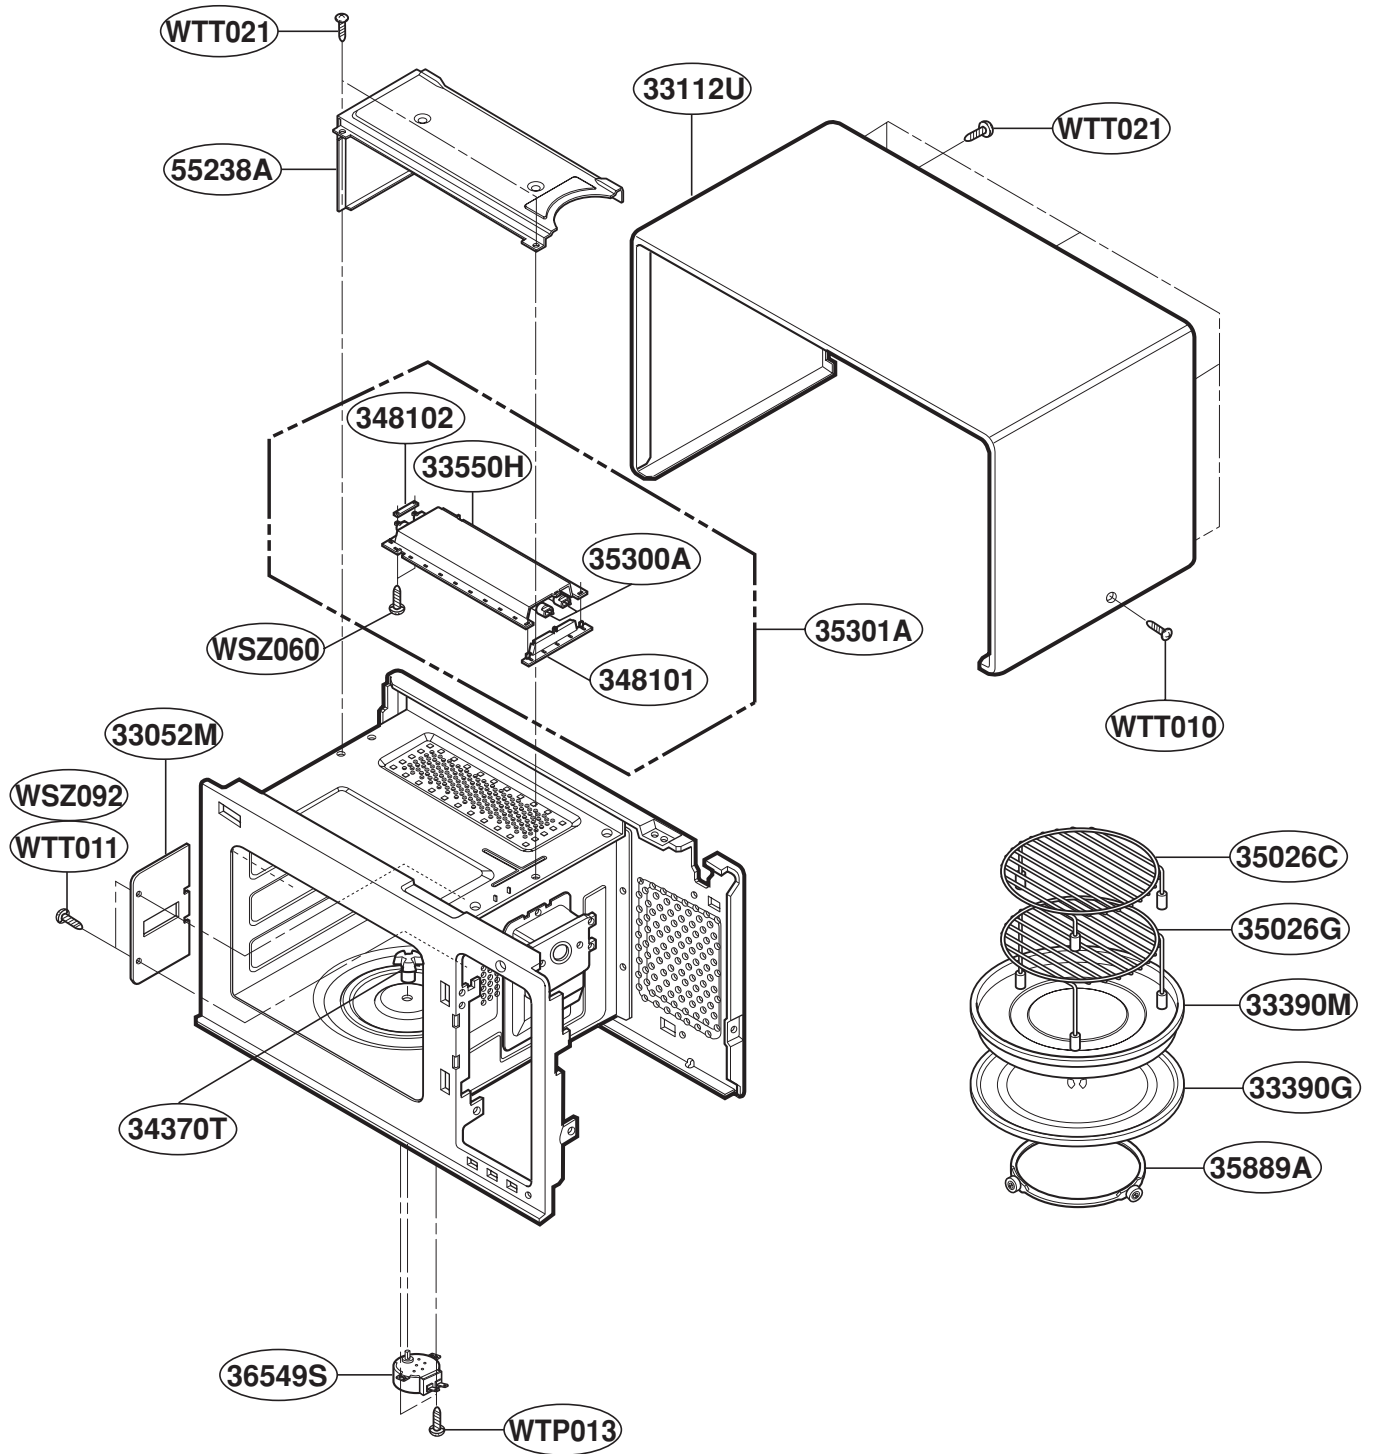

EXPLODED VIEW

INTRODUCTION

FOR MODEL : 3WT3047 / 01
3WT3047 / 02
3WT3047 / 03

P/NO : 3828W5S3928

DOOR PARTS

CONTROL PANEL PARTS

OVEN CAVITY PARTS

LATCH BOARD PARTS

INTERIOR PARTS

BASE PLATE PARTS

*Check the
Rating Model No.