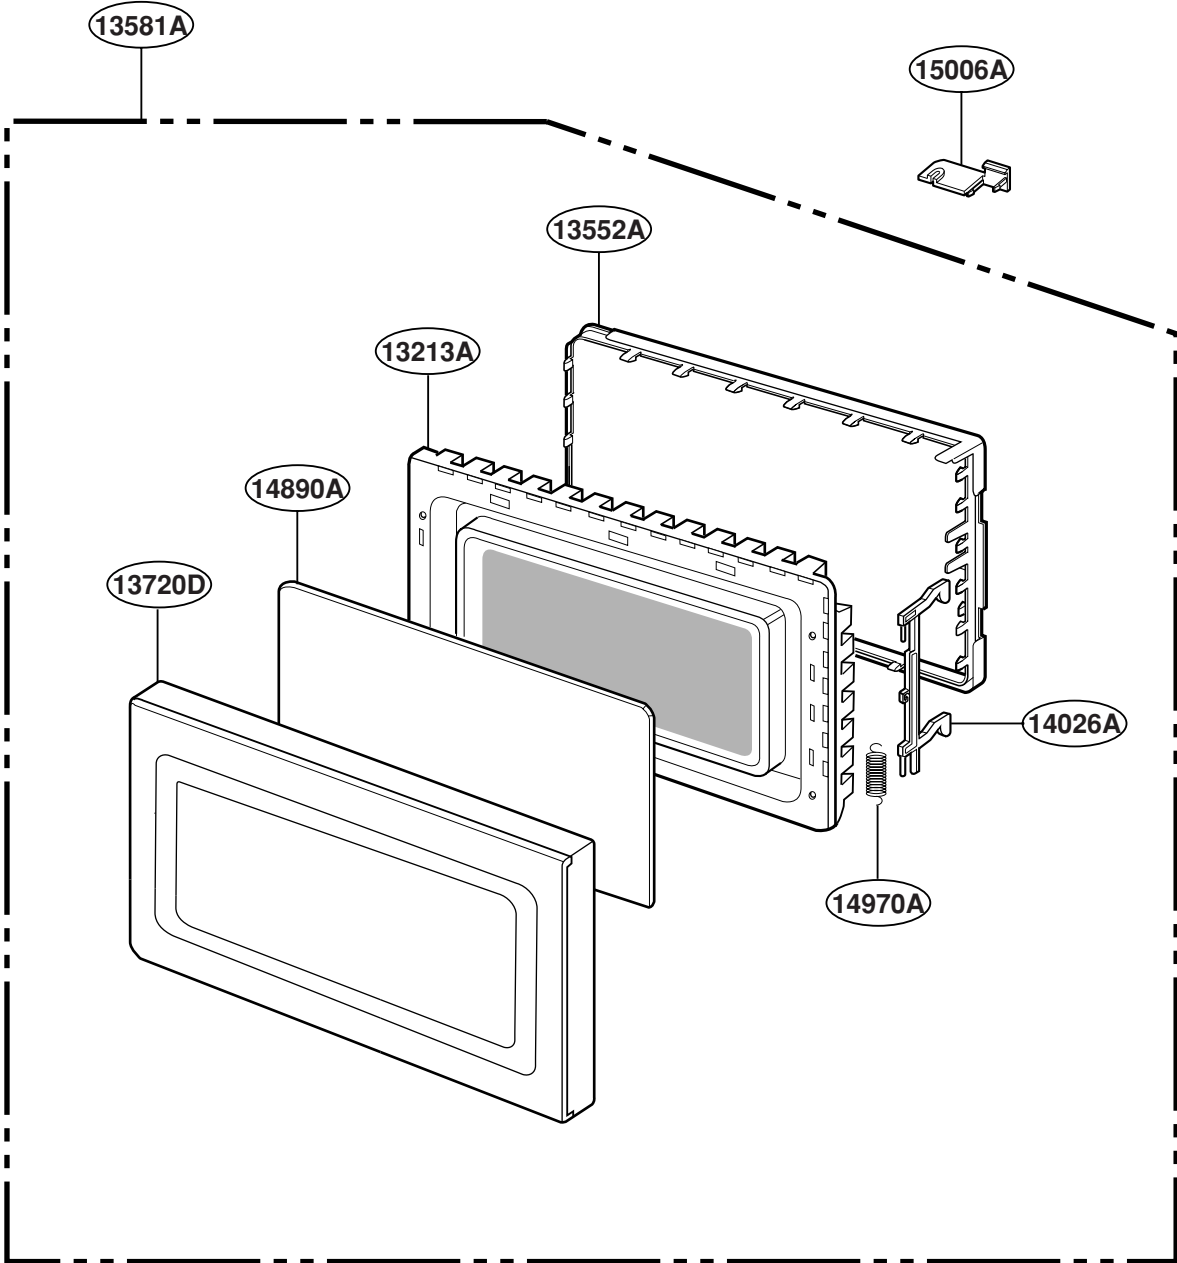

EXPLODED VIEW

INTRODUCTION

FOR MODEL : 3WT3047 / 01
3WT3047 / 02
3WT3047 / 03

P/NO : 3828W5S3928

DOOR PARTS

CONTROL PANEL PARTS

OVEN CAVITY PARTS

LATCH BOARD PARTS

INTERIOR PARTS

BASE PLATE PARTS

*Check the
Rating Model No.