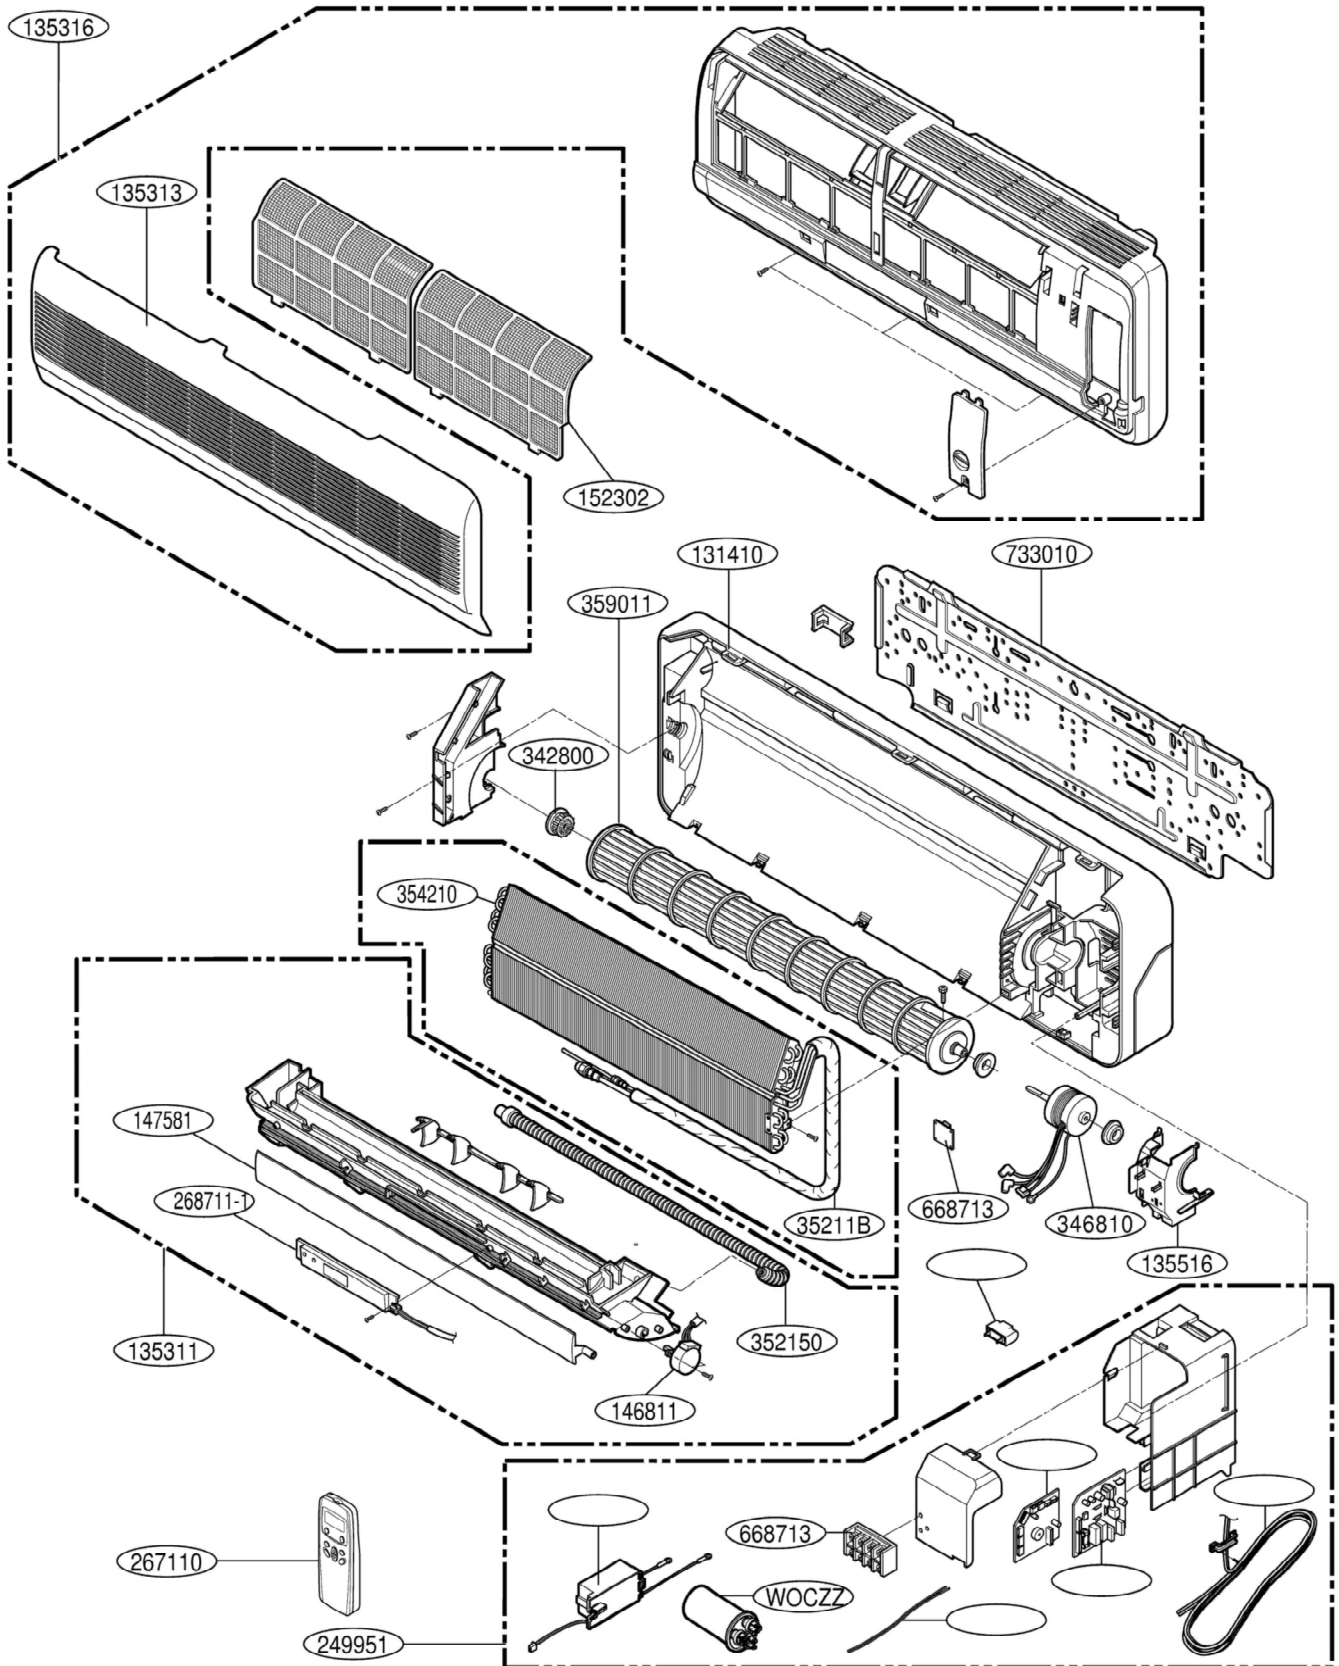

Exploded View

Indoor Unit

Outdoor Unit: 7,9,18K Btu/h Models