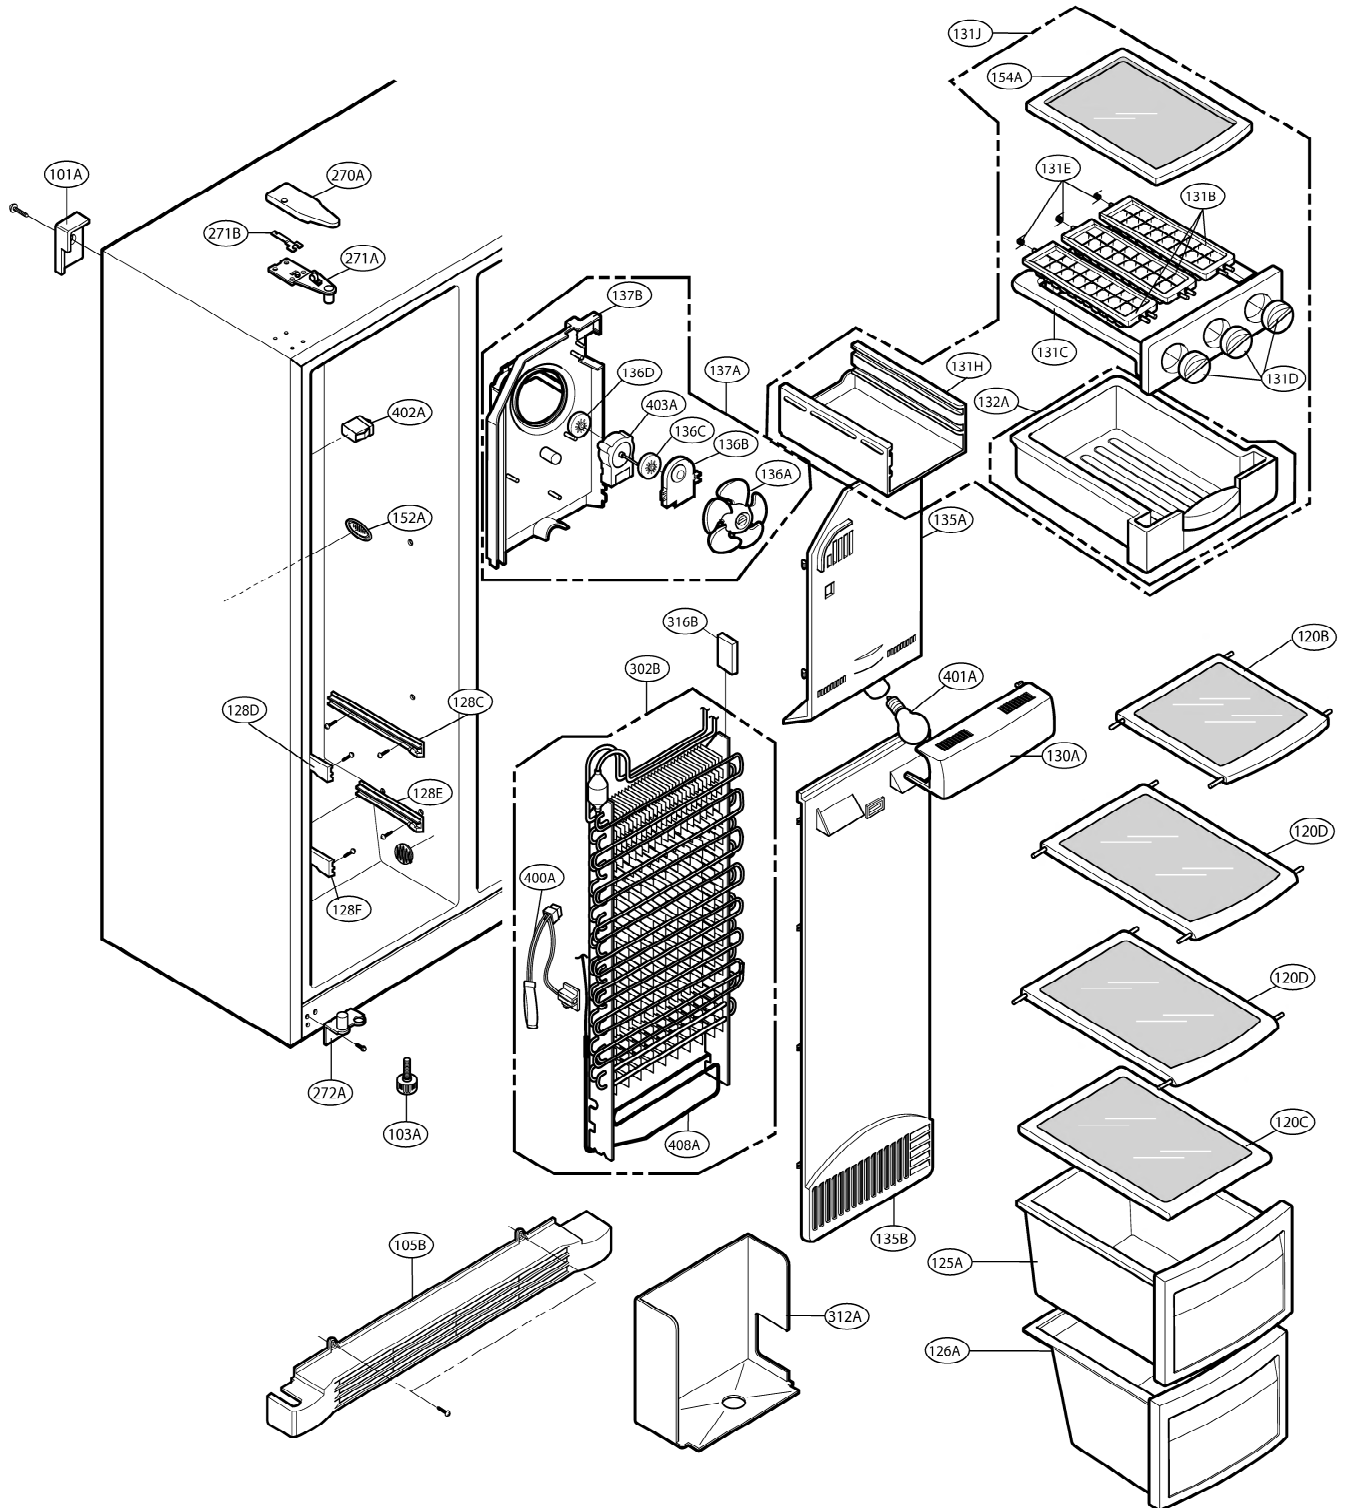

EXPLODED VIEW

FREEZER DOOR PART: GW-B207

EXPLODED VIEW

Ref No. : GW-B207

REFRIGERATOR DOOR PART

EXPLODED VIEW

FREEZER COMPARTMENT

EXPLODED VIEW

REFRIGERATOR COMPARTMENT

EXPLODED VIEW

MACHINE COMPARTMENT