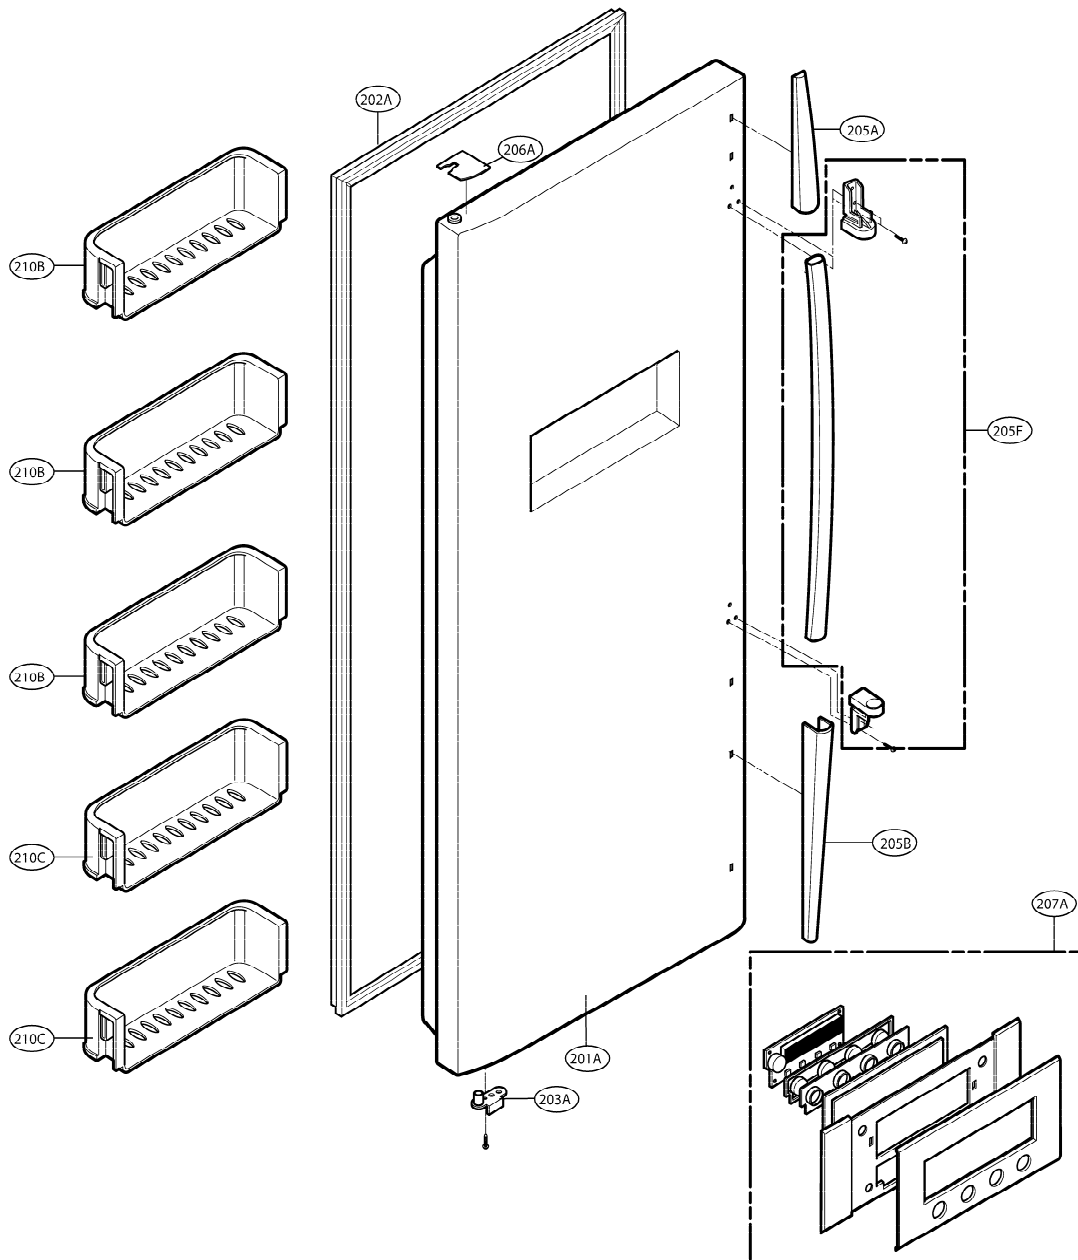

EXPLODED VIEW

FREEZER DOOR PART: GW-B207

EXPLODED VIEW

Ref No. : GW-B207

REFRIGERATOR DOOR PART

EXPLODED VIEW

FREEZER COMPARTMENT

EXPLODED VIEW

REFRIGERATOR COMPARTMENT

EXPLODED VIEW

MACHINE COMPARTMENT