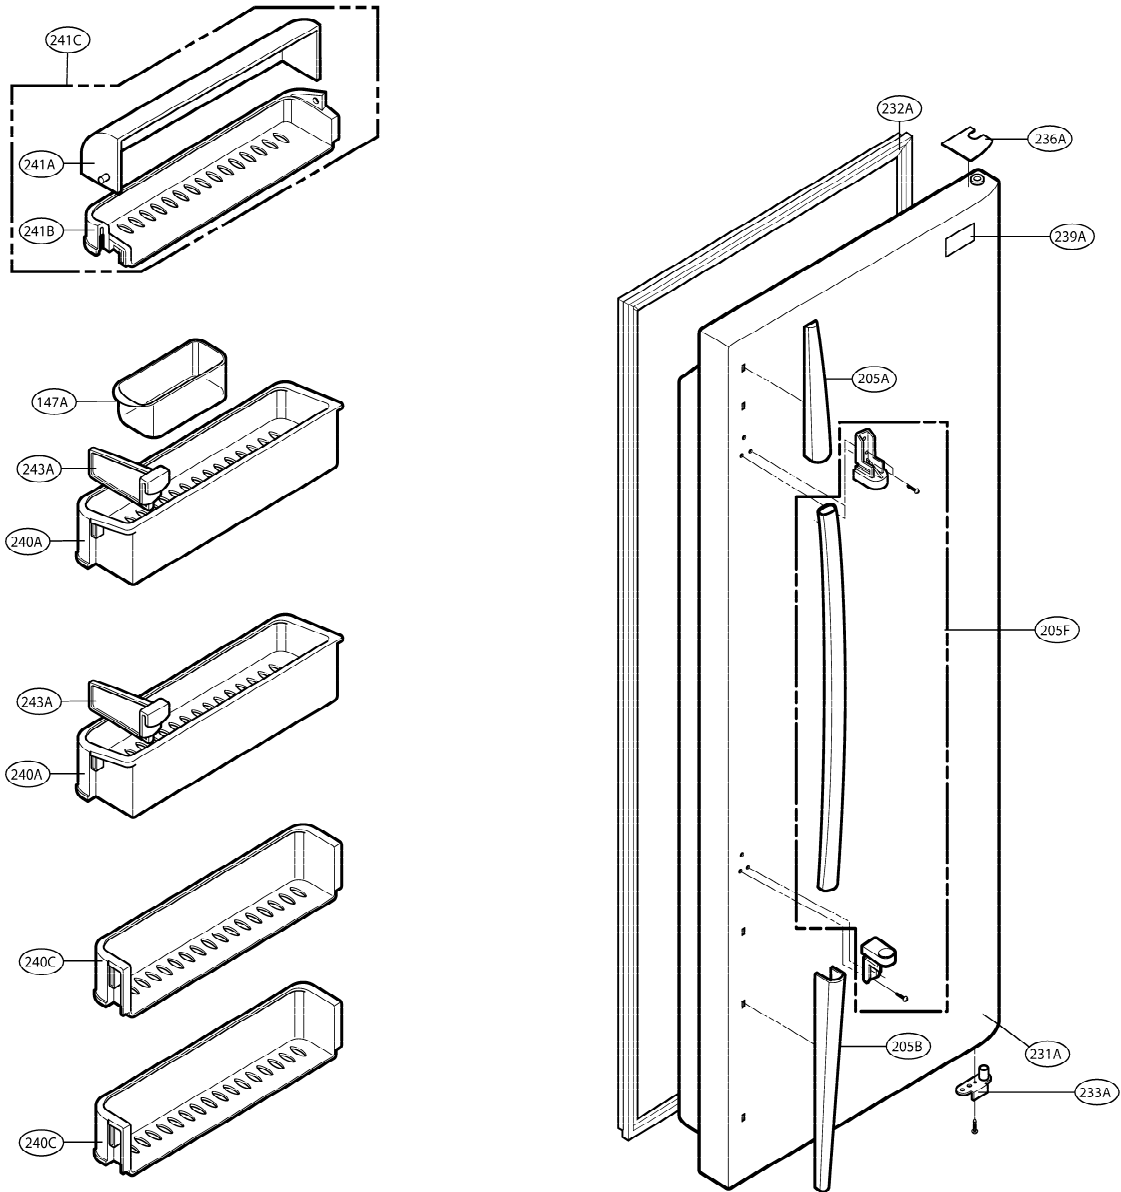

EXPLODED VIEW

FREEZER DOOR PART: GW-B207

EXPLODED VIEW

Ref No. : GW-B207

REFRIGERATOR DOOR PART

EXPLODED VIEW

FREEZER COMPARTMENT

EXPLODED VIEW

REFRIGERATOR COMPARTMENT

EXPLODED VIEW

MACHINE COMPARTMENT