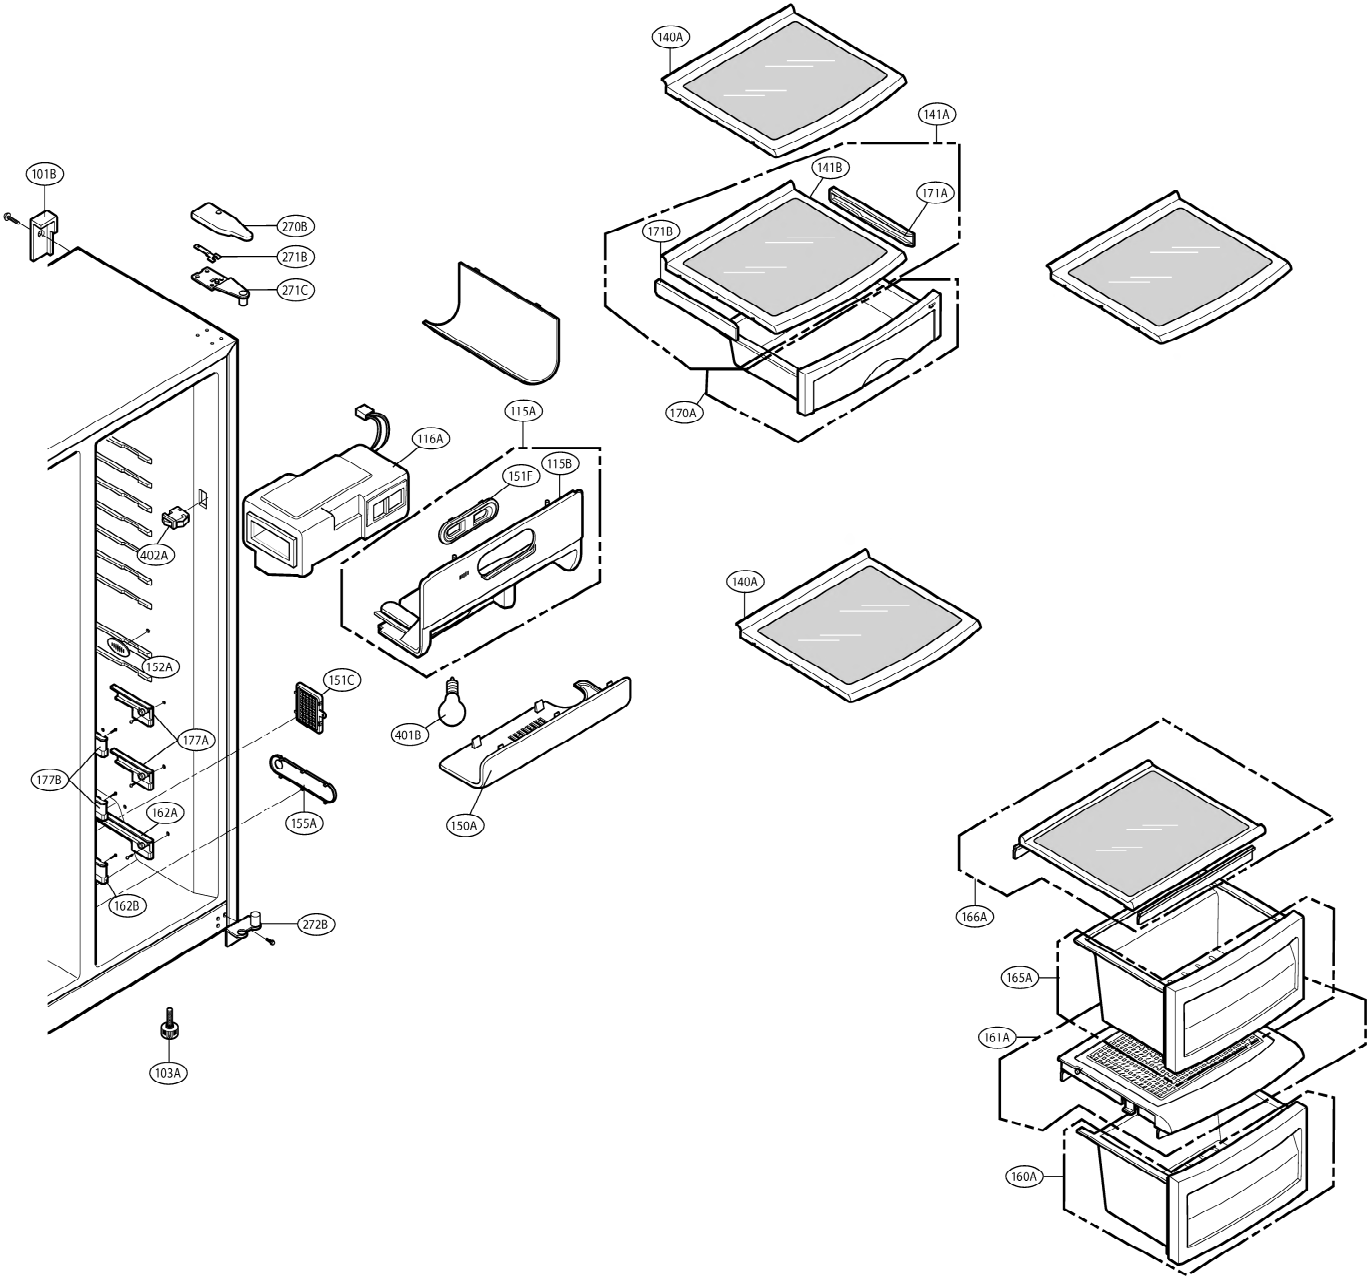

EXPLODED VIEW

FREEZER DOOR PART: GW-B207

EXPLODED VIEW

Ref No. : GW-B207

REFRIGERATOR DOOR PART

EXPLODED VIEW

FREEZER COMPARTMENT

EXPLODED VIEW

REFRIGERATOR COMPARTMENT

EXPLODED VIEW

MACHINE COMPARTMENT