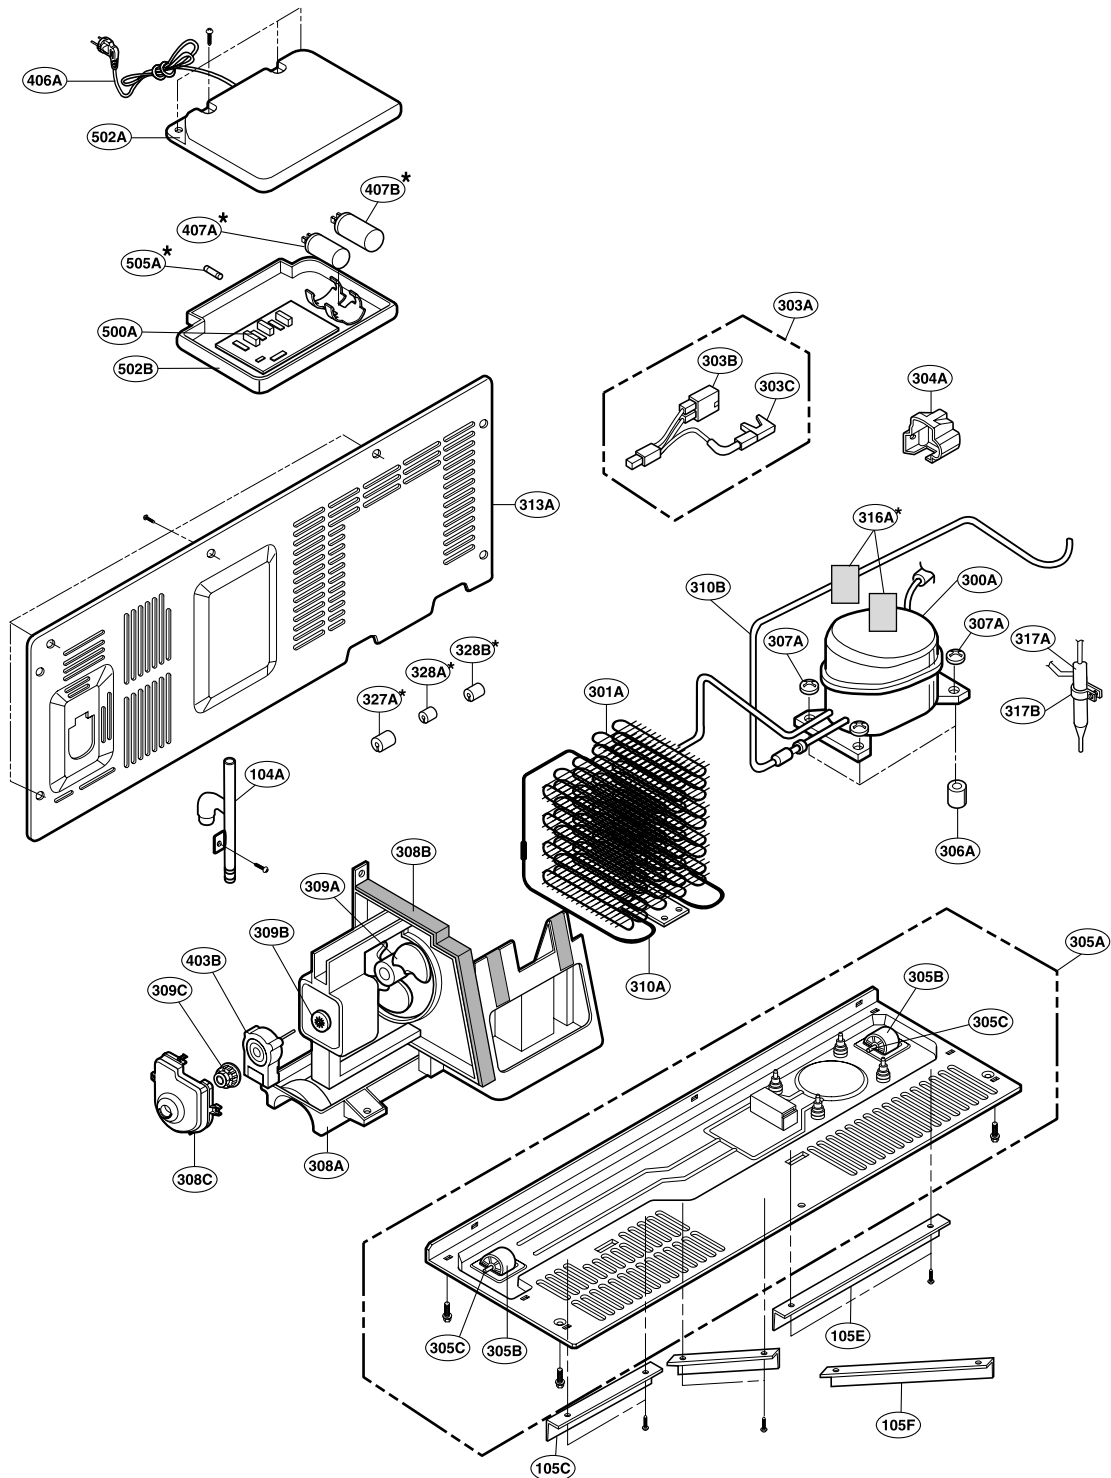

EXPLODED VIEW

FREEZER DOOR PART: GC-C207, GC-B207

* : Optional part

EXPLODED VIEW

FREEZER DOOR PART: GC-P207, GC-L207

* : Optional part

EXPLODED VIEW

Ref No. : GC-L207, GC-B207
REFRIGERATOR DOOR PART

* : Optional part

EXPLODED VIEW

Ref No. : GC-P207, GC-C207
REFRIGERATOR DOOR PART

* : Optional part

EXPLODED VIEW

FREEZER COMPARTMENT

* : Optional part

EXPLODED VIEW

REFRIGERATOR COMPARTMENT

* : Optional part

EXPLODED VIEW

ICE & WATER PART

* : Optional part

EXPLODED VIEW

MACHINE COMPARTMENT

* : Optional part

EXPLODED VIEW

DISPENSER PART