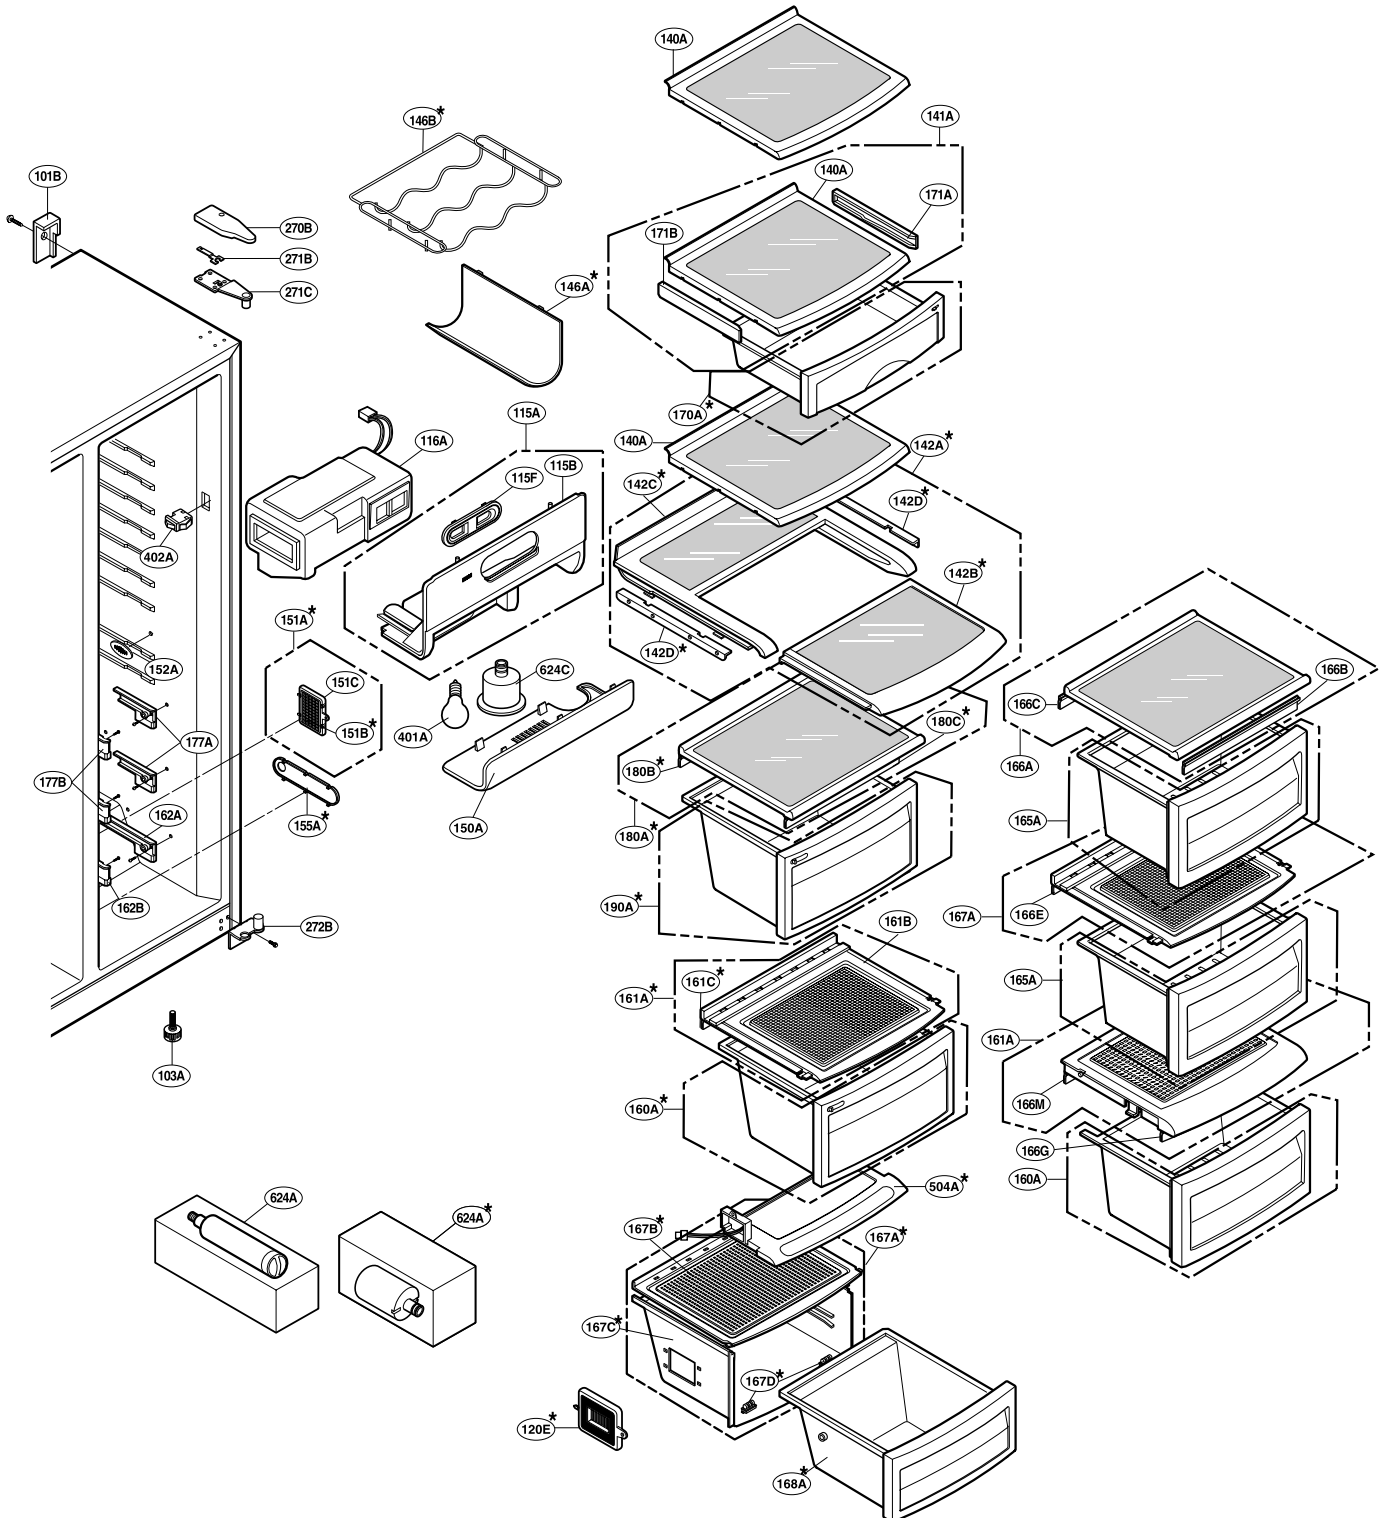

EXPLODED VIEW

FREEZER DOOR PART: GC-C207, GC-B207

* : Optional part

EXPLODED VIEW

FREEZER DOOR PART: GC-P207, GC-L207

* : Optional part

EXPLODED VIEW

Ref No. : GC-L207, GC-B207
REFRIGERATOR DOOR PART

* : Optional part

EXPLODED VIEW

Ref No. : GC-P207, GC-C207
REFRIGERATOR DOOR PART

* : Optional part

EXPLODED VIEW

FREEZER COMPARTMENT

* : Optional part

EXPLODED VIEW

REFRIGERATOR COMPARTMENT

* : Optional part

EXPLODED VIEW

ICE & WATER PART

* : Optional part

EXPLODED VIEW

MACHINE COMPARTMENT

* : Optional part

EXPLODED VIEW

DISPENSER PART