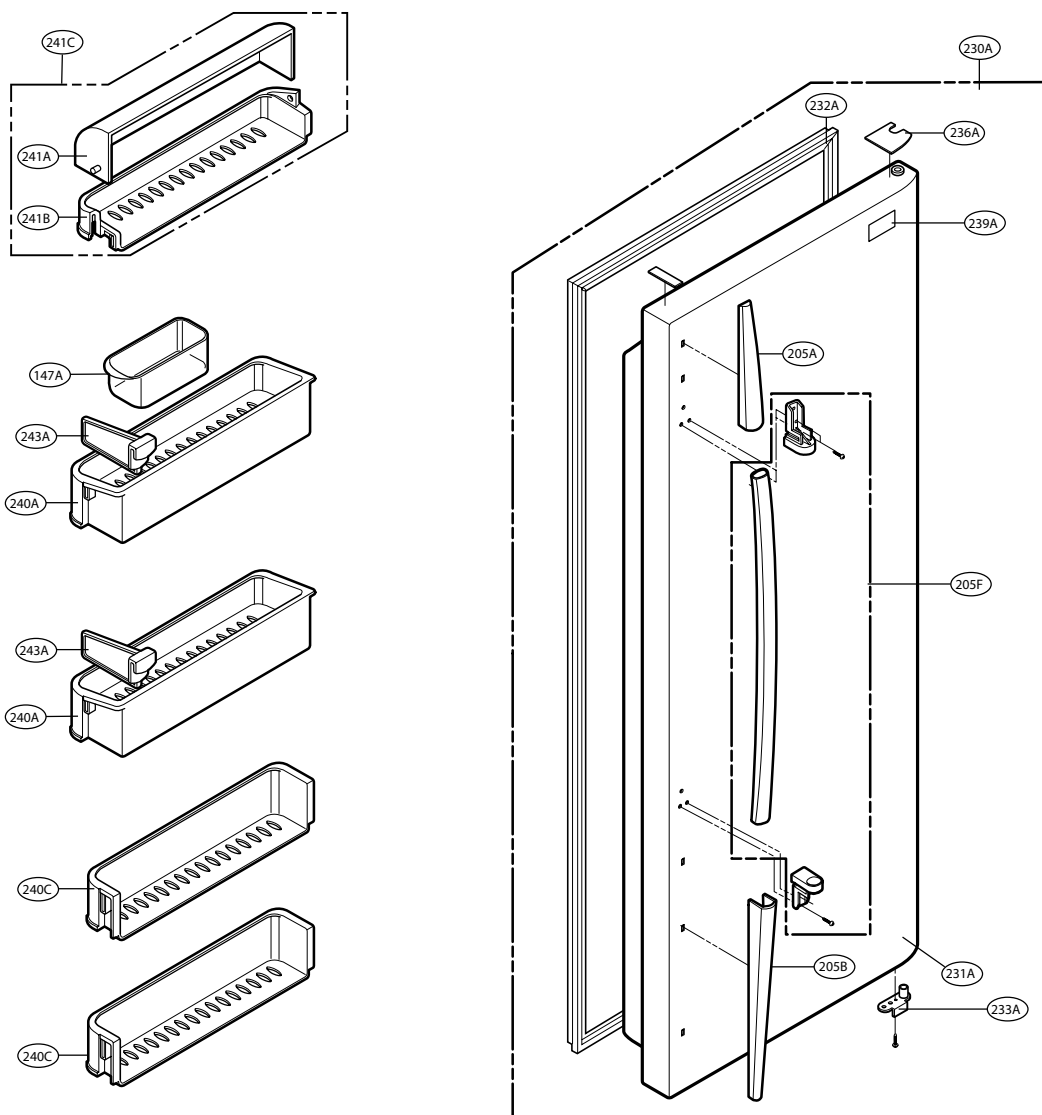

EXPLODED VIEW

FREEZER DOOR PART: GW-L207

EXPLODED VIEW

Ref No. : GW-L207

REFRIGERATOR DOOR PART

EXPLODED VIEW

FREEZER COMPARTMENT

EXPLODED VIEW

REFRIGERATOR COMPARTMENT

EXPLODED VIEW

MACHINE COMPARTMENT

EXPLODED VIEW

DISPENSER PART