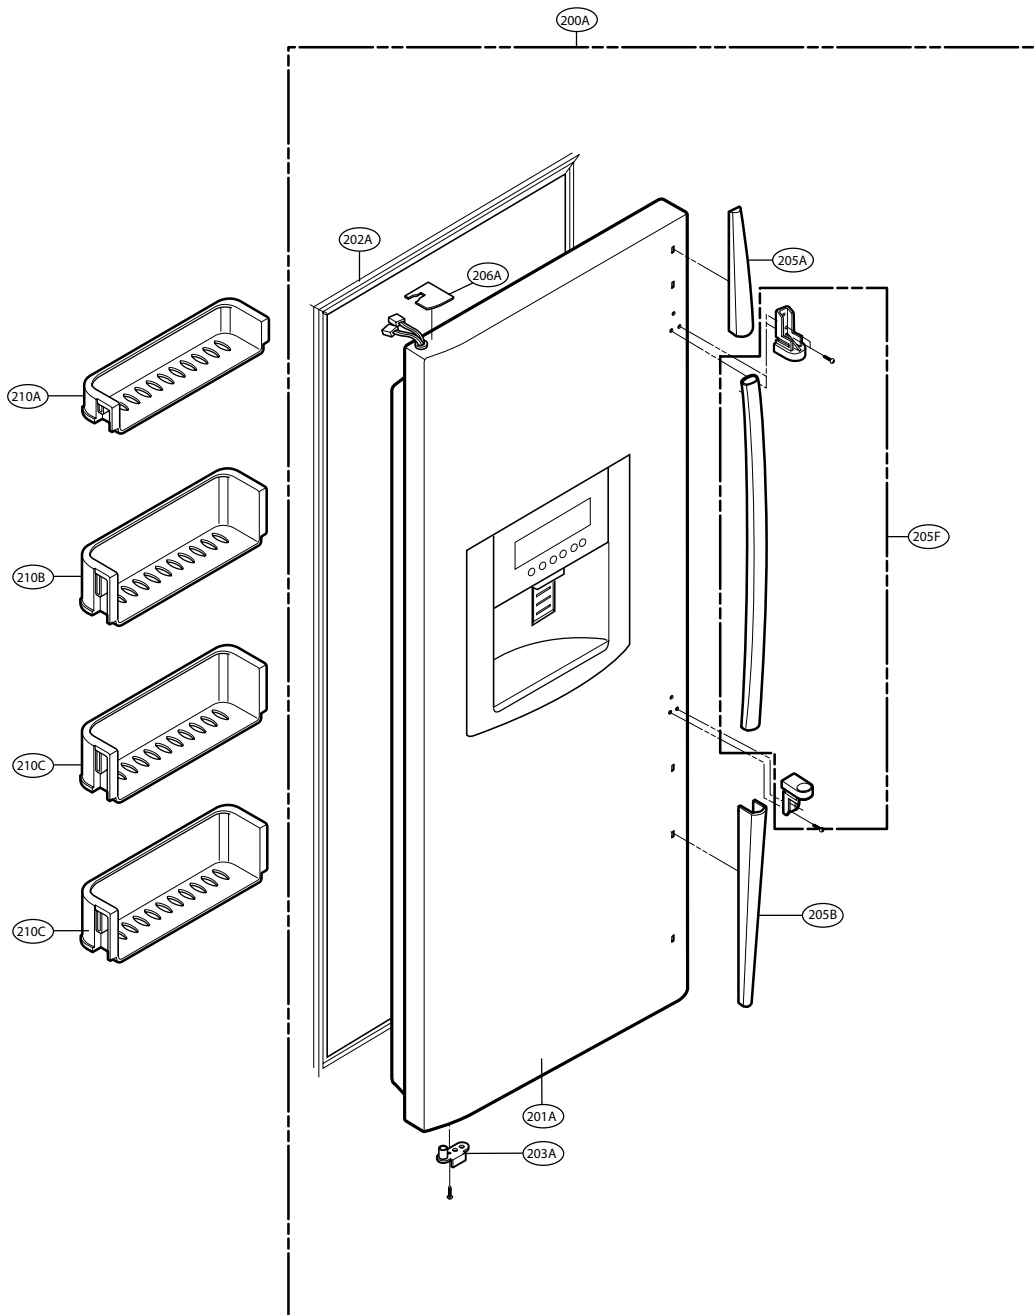

EXPLODED VIEW

FREEZER DOOR PART: GW-L207

EXPLODED VIEW

Ref No. : GW-L207

REFRIGERATOR DOOR PART

EXPLODED VIEW

FREEZER COMPARTMENT

EXPLODED VIEW

REFRIGERATOR COMPARTMENT

EXPLODED VIEW

MACHINE COMPARTMENT

EXPLODED VIEW

DISPENSER PART