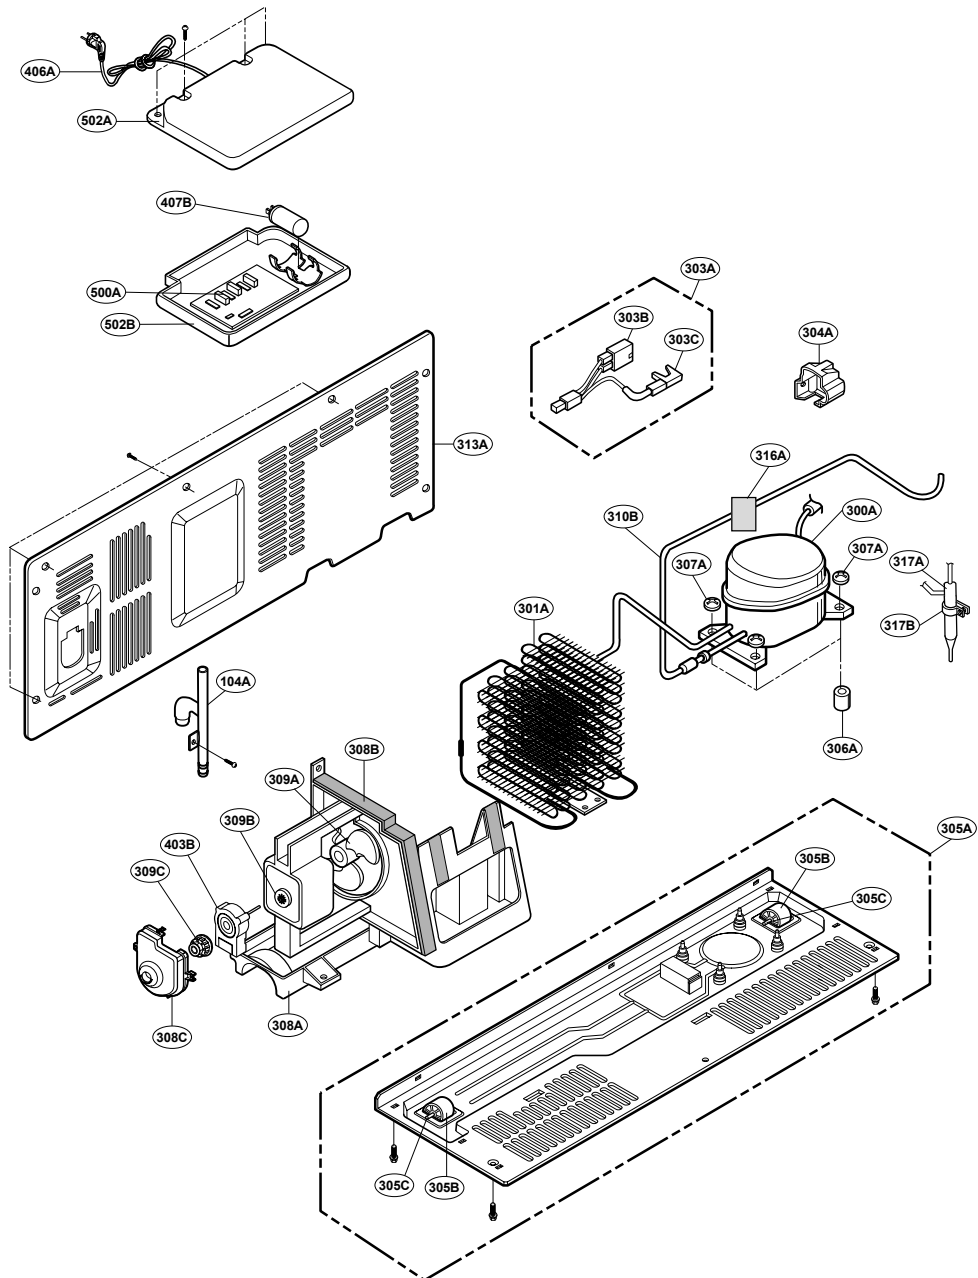

EXPLODED VIEW

FREEZER DOOR PART: GW-L207

EXPLODED VIEW

Ref No. : GW-L207

REFRIGERATOR DOOR PART

EXPLODED VIEW

FREEZER COMPARTMENT

EXPLODED VIEW

REFRIGERATOR COMPARTMENT

EXPLODED VIEW

MACHINE COMPARTMENT

EXPLODED VIEW

DISPENSER PART