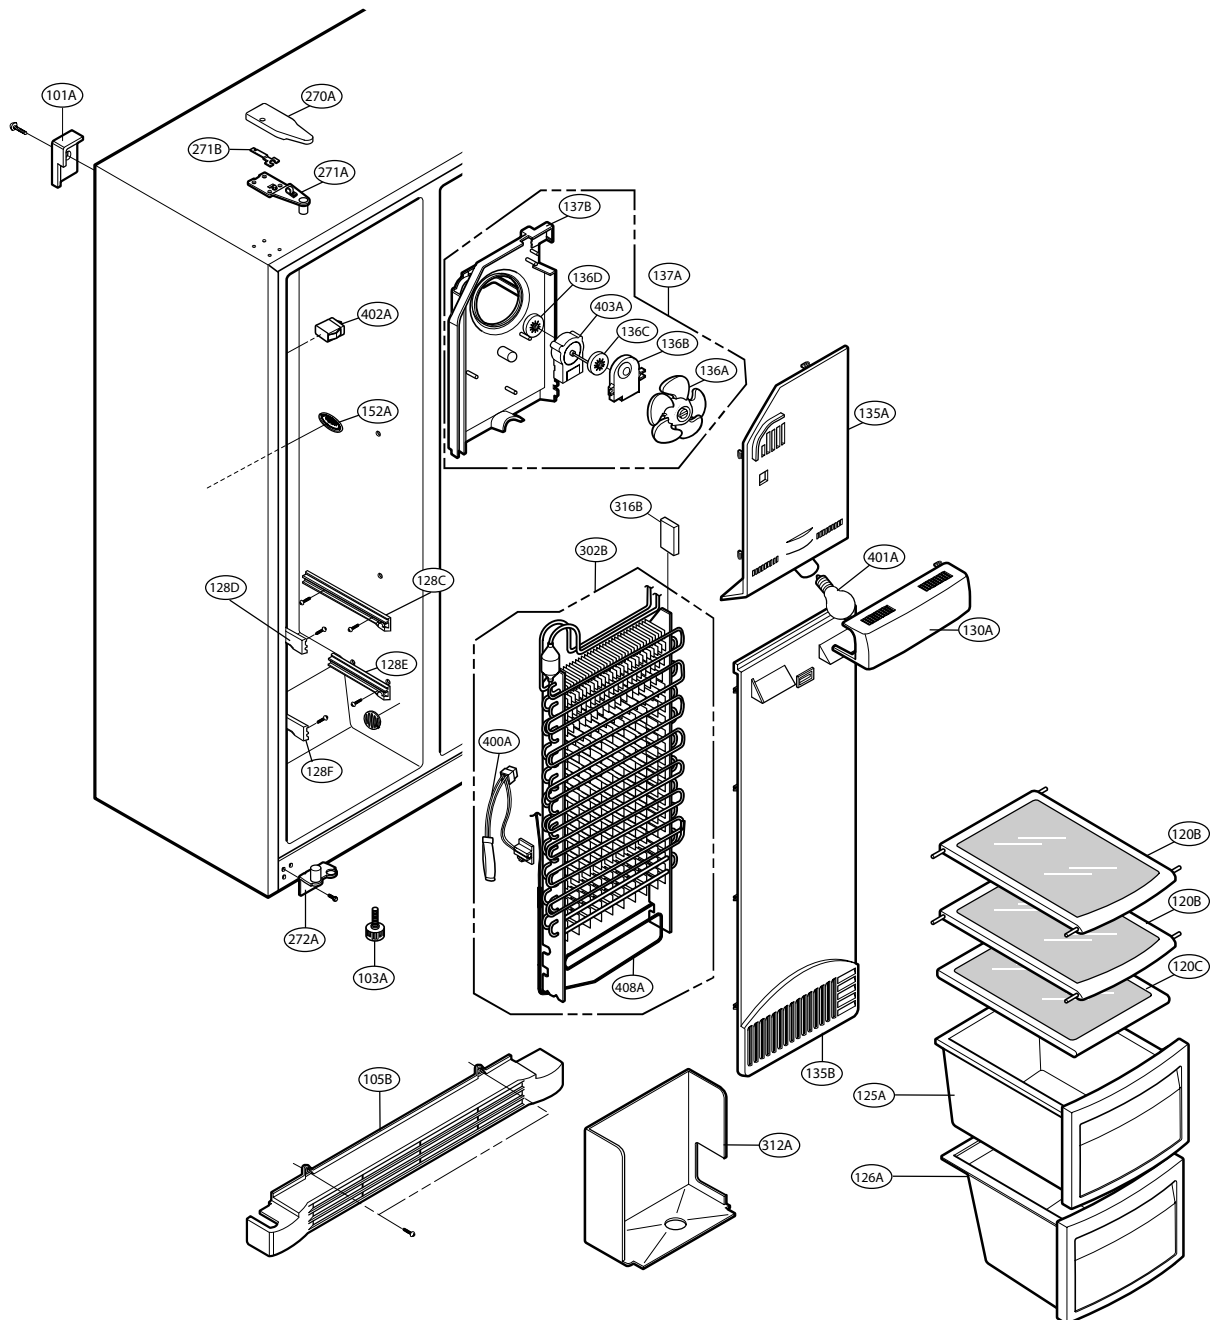

EXPLODED VIEW

FREEZER DOOR PART: GW-L207

EXPLODED VIEW

Ref No. : GW-L207

REFRIGERATOR DOOR PART

EXPLODED VIEW

FREEZER COMPARTMENT

EXPLODED VIEW

REFRIGERATOR COMPARTMENT

EXPLODED VIEW

MACHINE COMPARTMENT

EXPLODED VIEW

DISPENSER PART