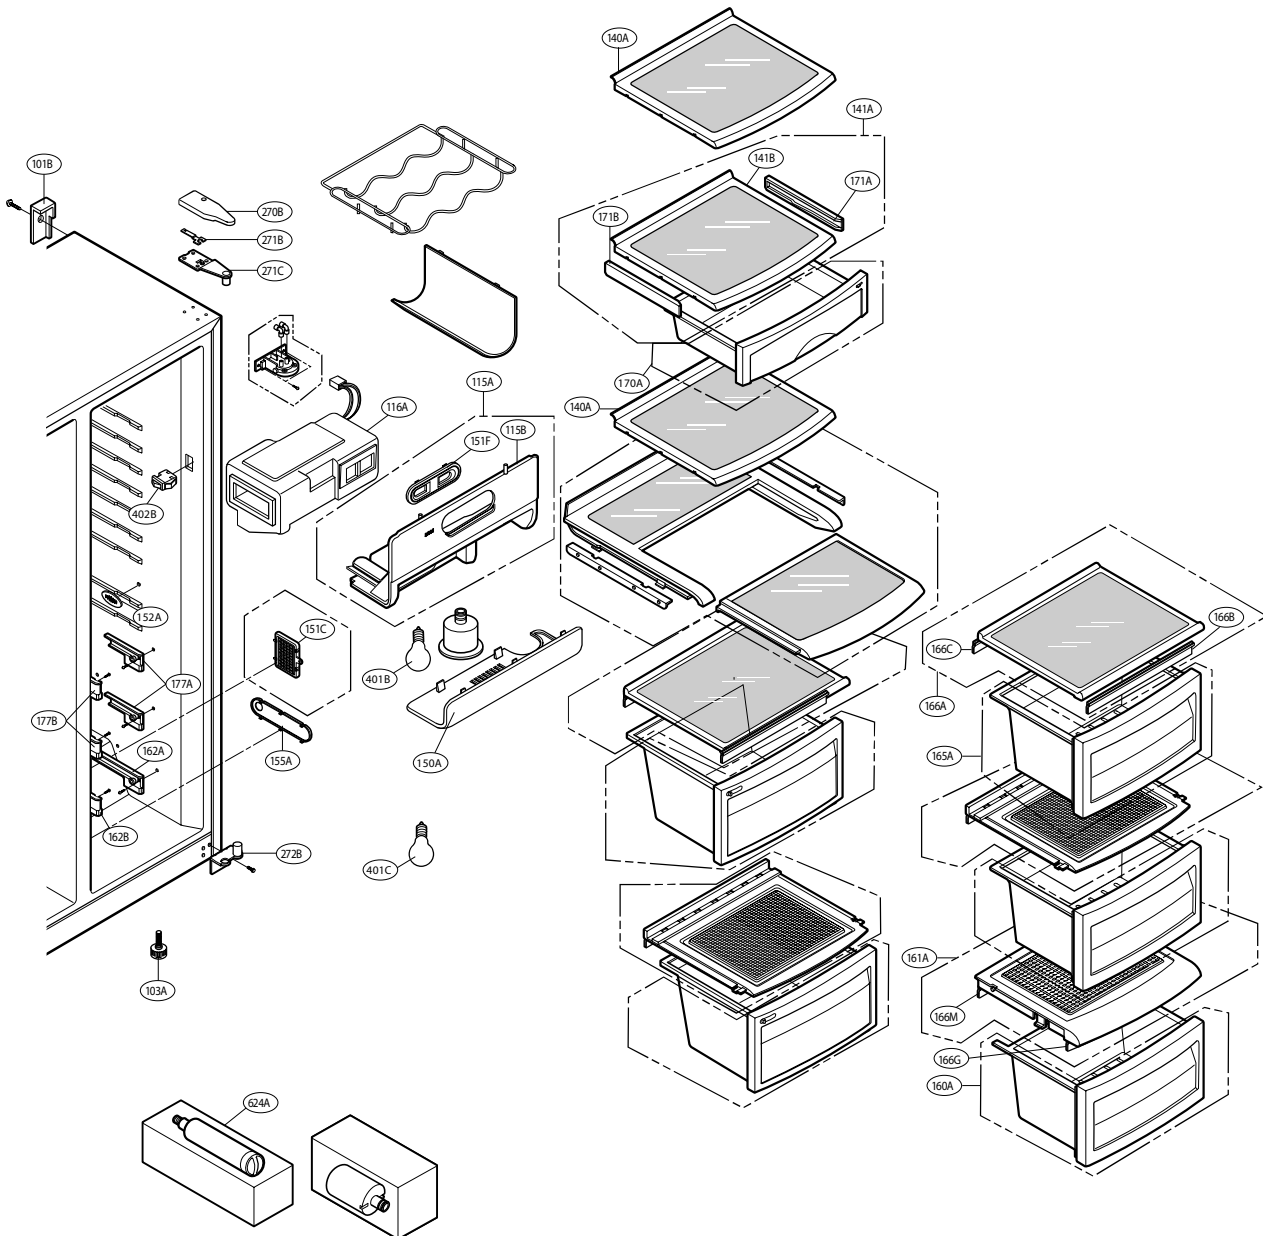

EXPLODED VIEW

FREEZER DOOR PART: GW-L207

EXPLODED VIEW

Ref No. : GW-L207

REFRIGERATOR DOOR PART

EXPLODED VIEW

FREEZER COMPARTMENT

EXPLODED VIEW

REFRIGERATOR COMPARTMENT

EXPLODED VIEW

MACHINE COMPARTMENT

EXPLODED VIEW

DISPENSER PART