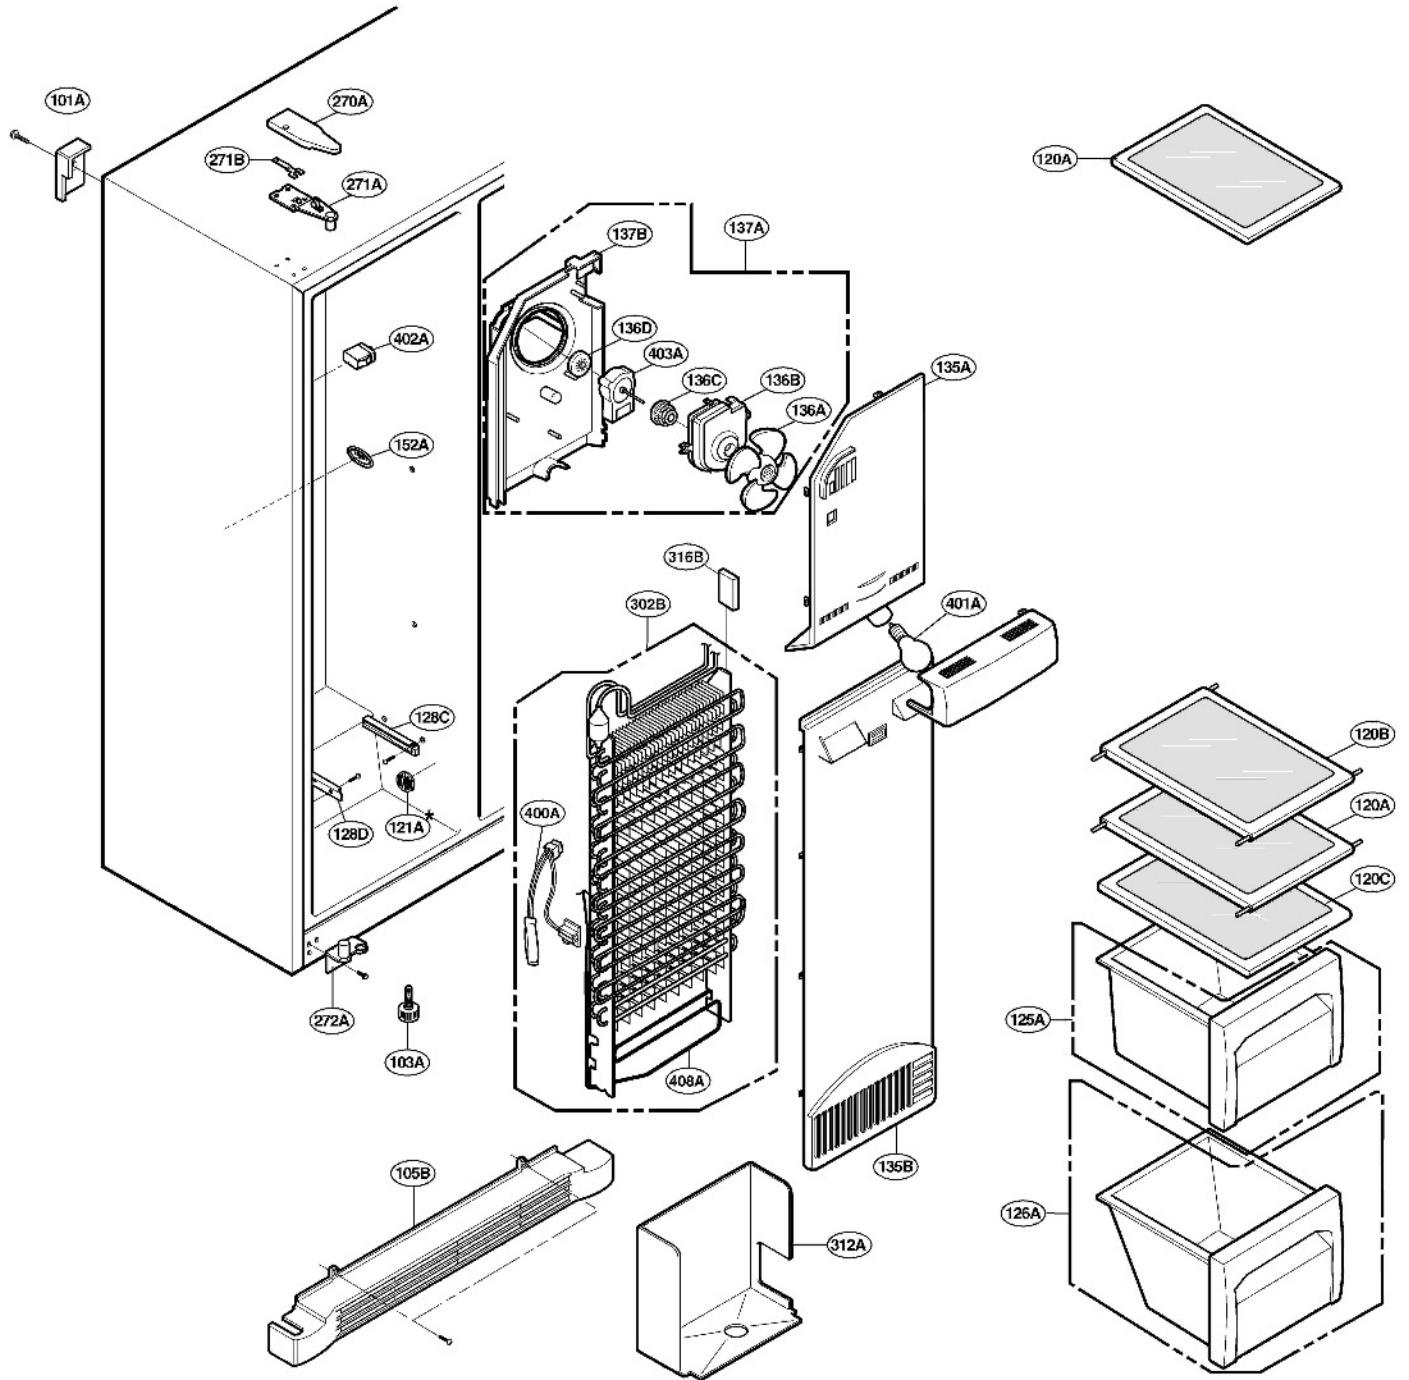

EXPLODED VIEW

FREEZER COMPARTMENT

* : Optional part