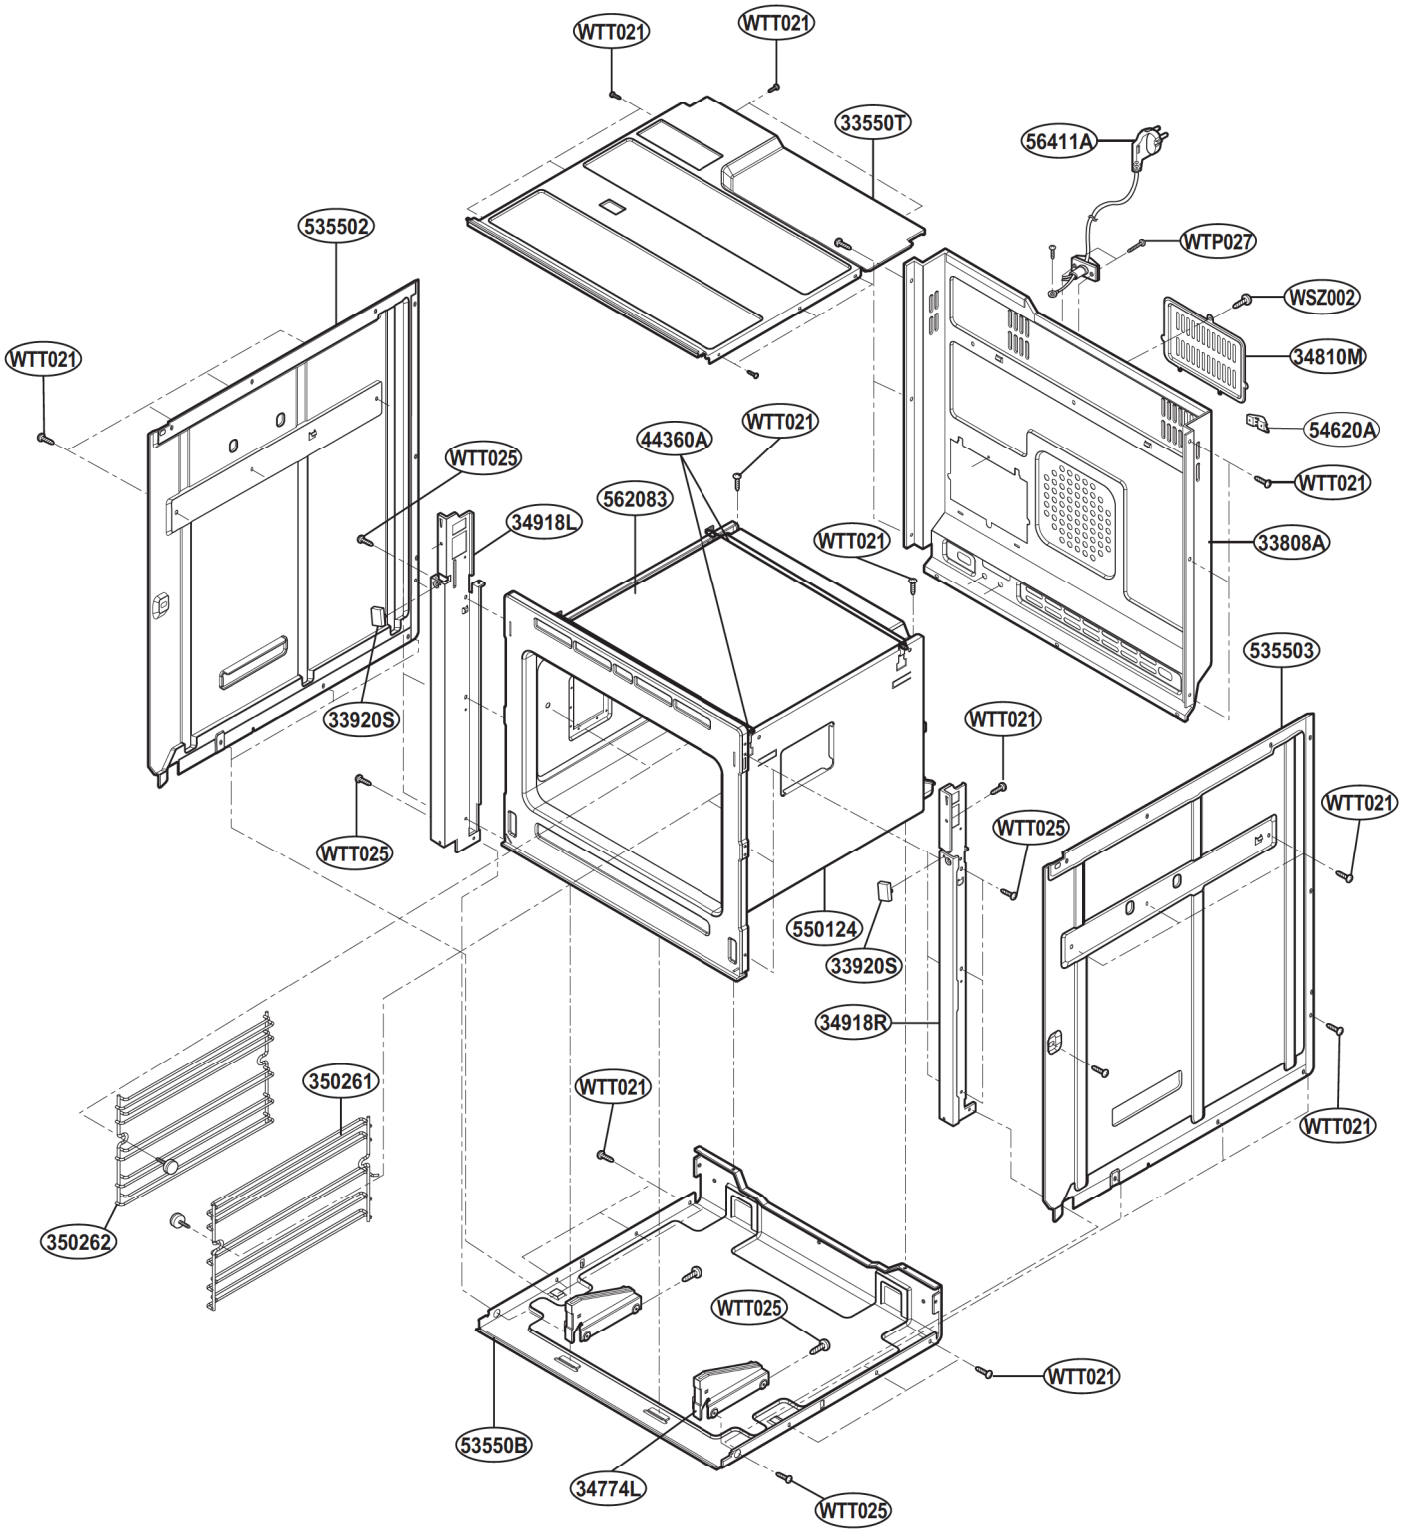

EXPLODED VIEW

DOOR PARTS

MODEL: LB641158S
LB641158S / 01

CONTROLLER PARTS

CAVITY PARTS (II)

For Model: LB641158S / 01

INTERIOR PARTS

INSULATOR PARTS