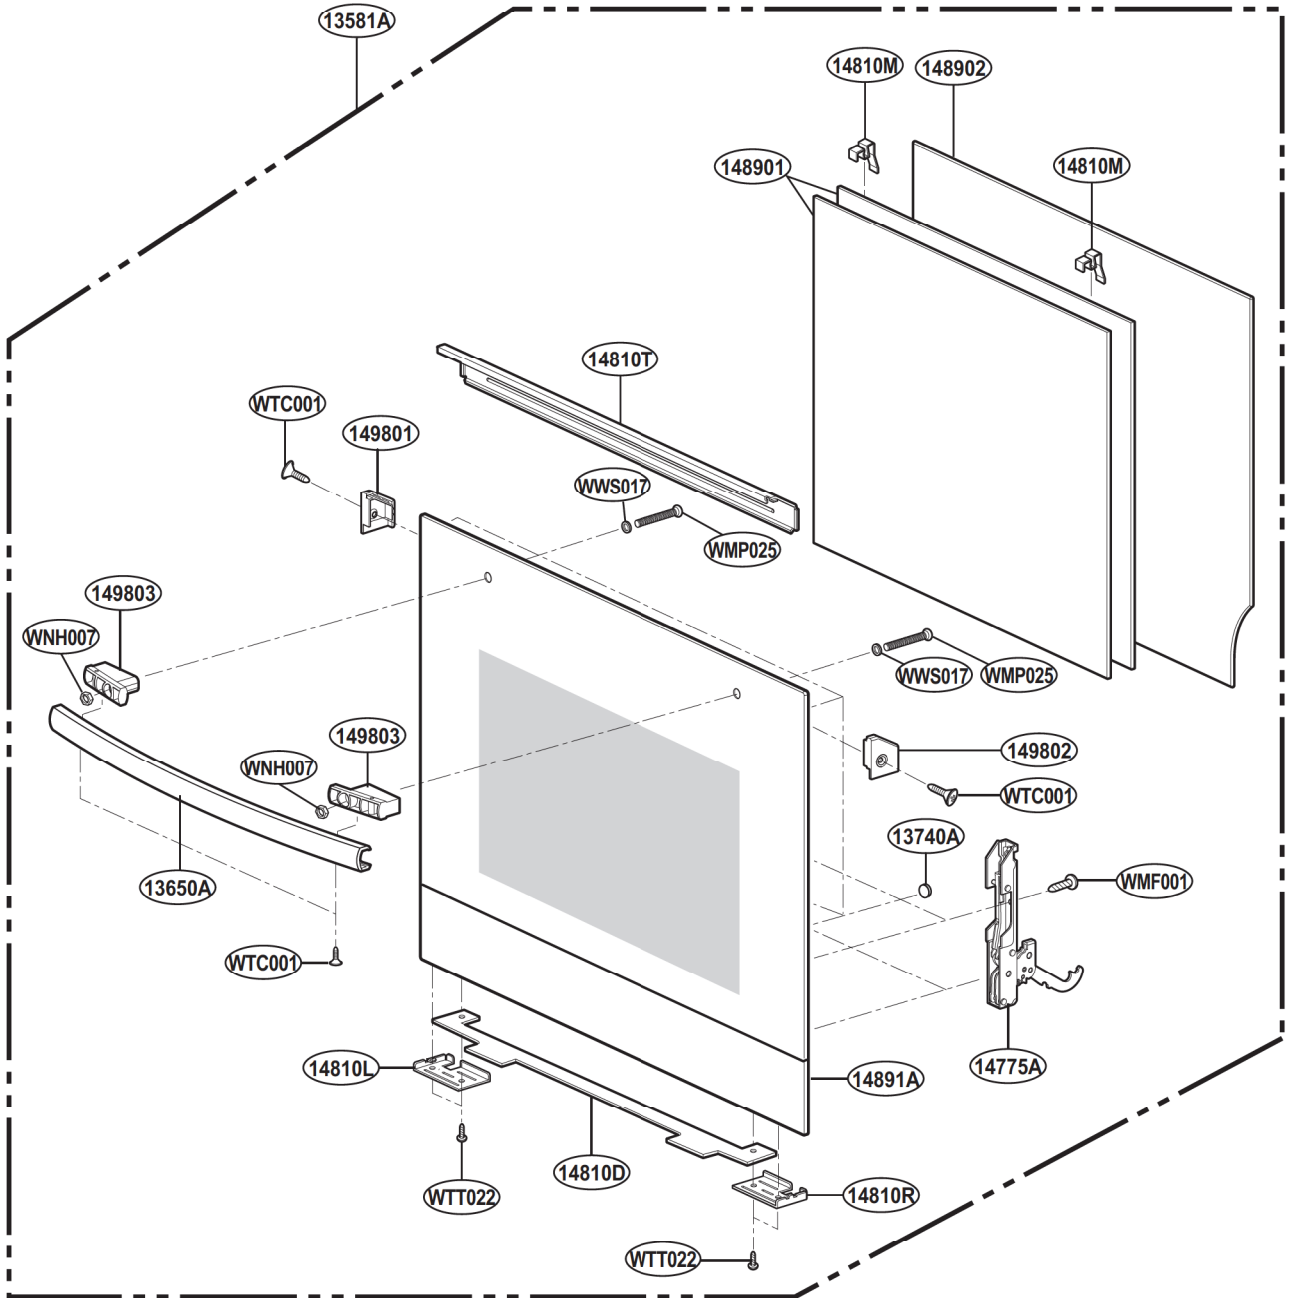

EXPLODED VIEW

DOOR PARTS

MODEL: LB641158S
LB641158S / 01

CONTROLLER PARTS

CAVITY PARTS (II)

For Model: LB641158S / 01

INTERIOR PARTS

INSULATOR PARTS