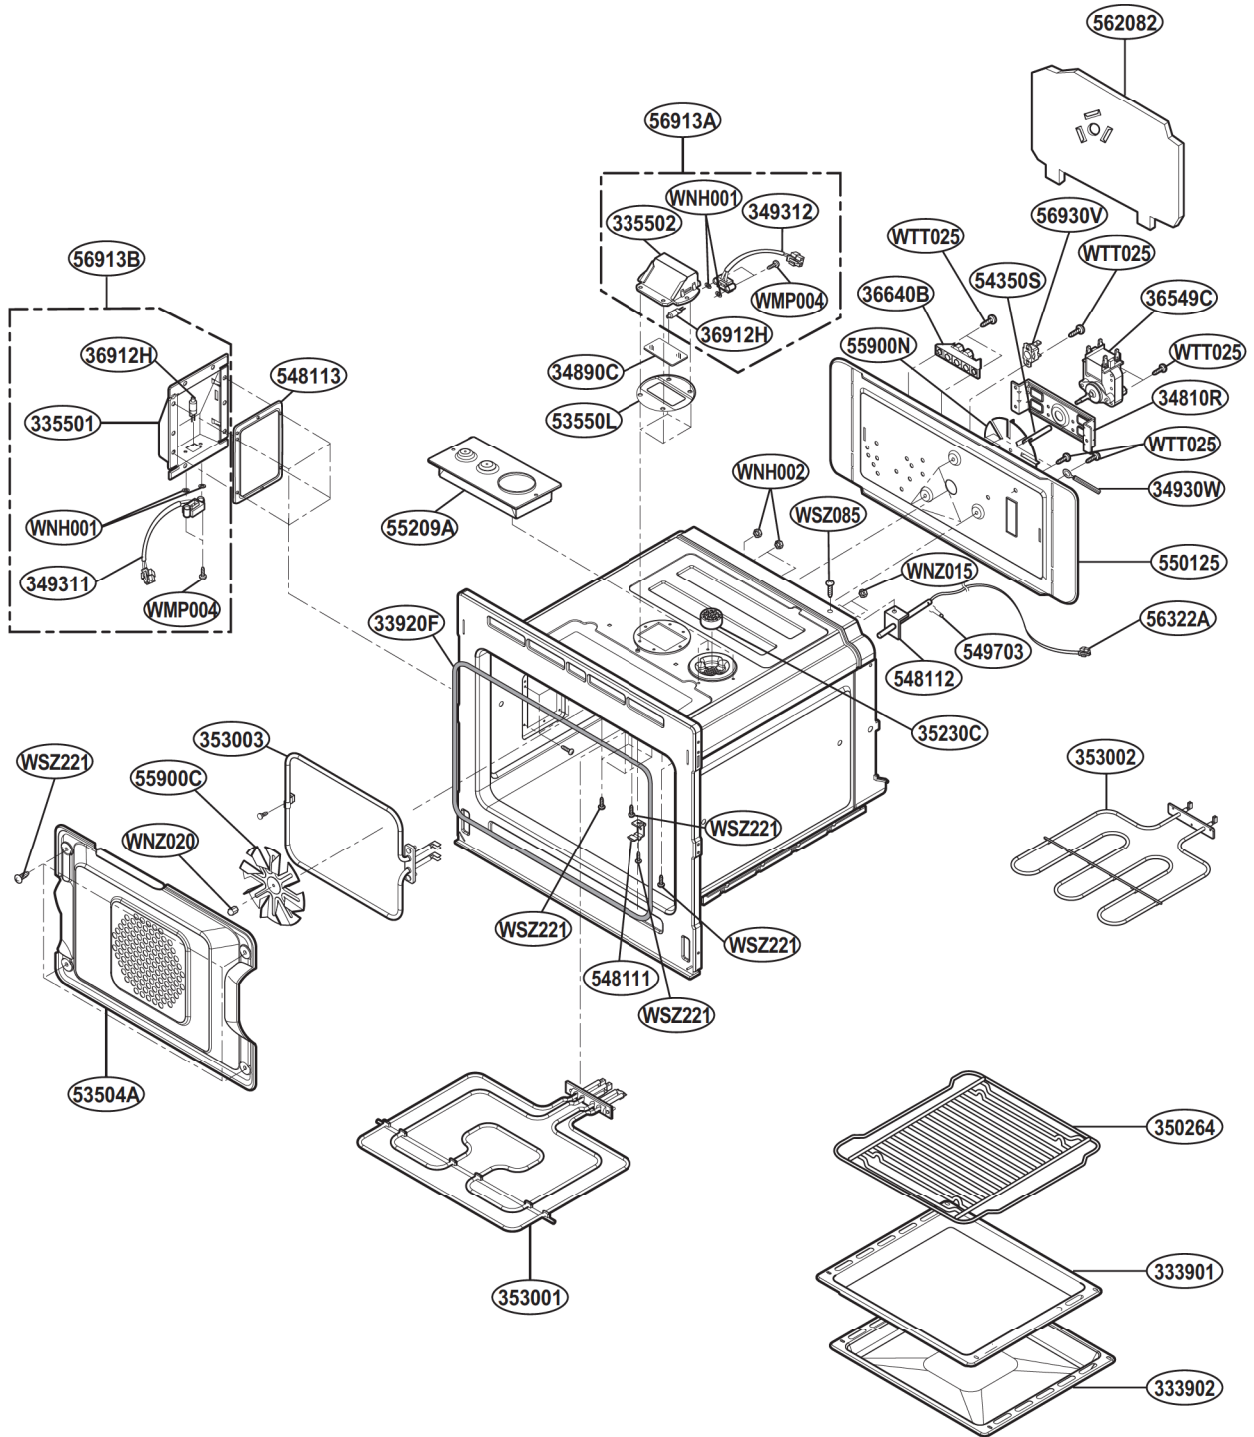

EXPLODED VIEW

DOOR PARTS

MODEL: LB641158S
LB641158S / 01

CONTROLLER PARTS

CAVITY PARTS (II)

For Model: LB641158S / 01

INTERIOR PARTS

INSULATOR PARTS