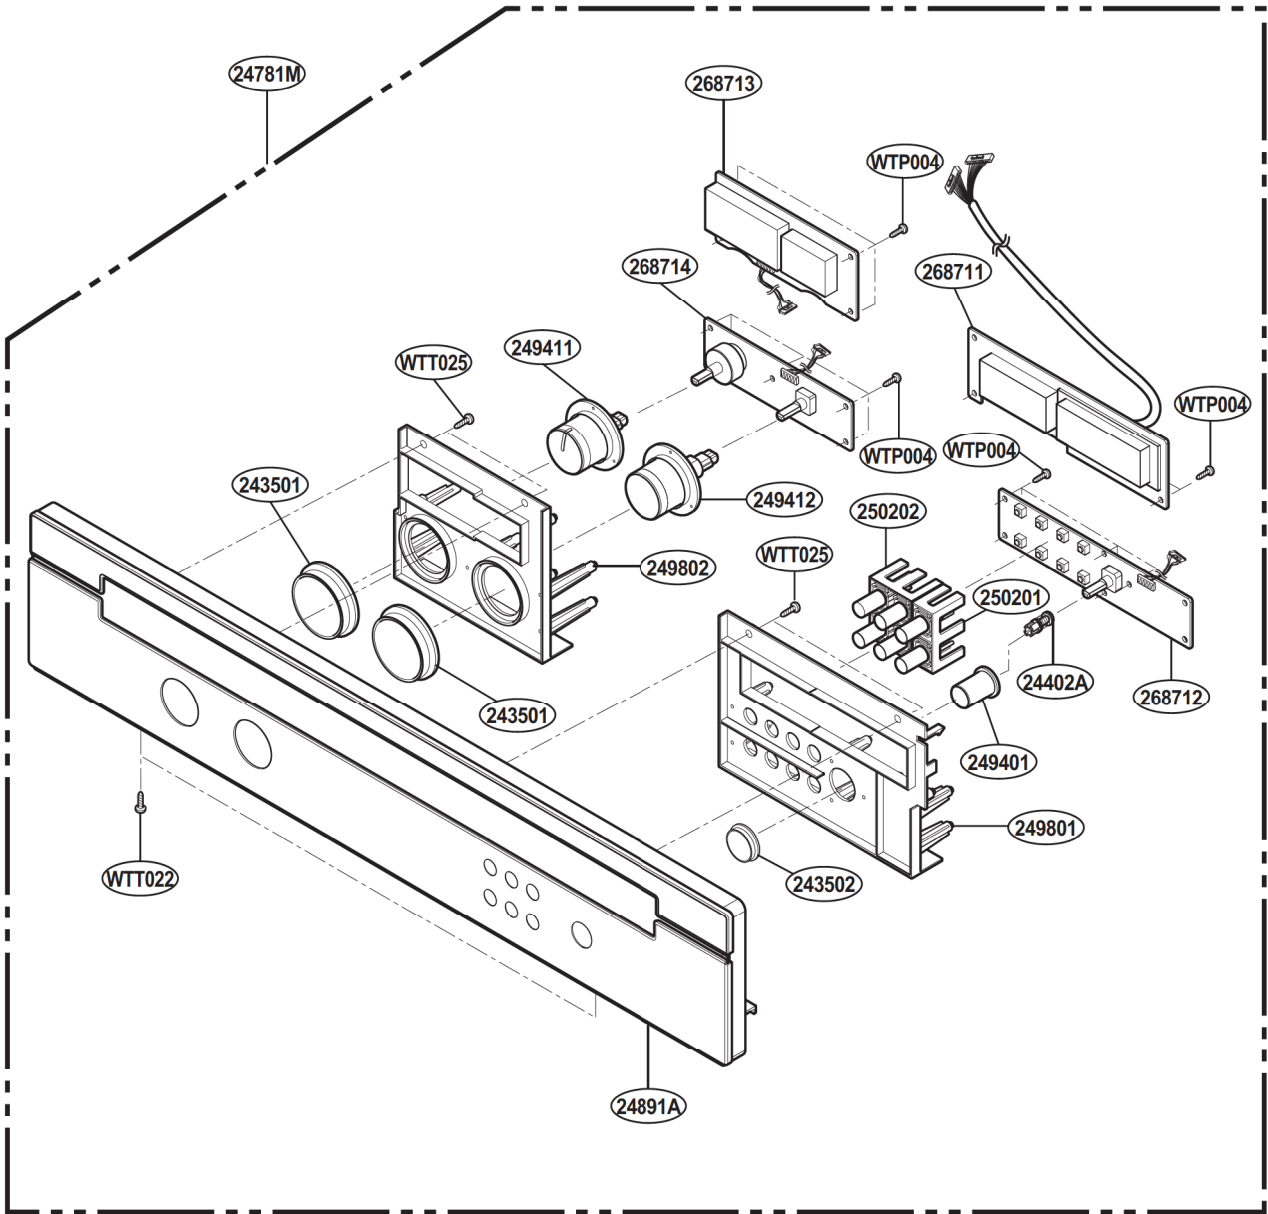

EXPLODED VIEW

DOOR PARTS

MODEL: LB641158S
LB641158S / 01

CONTROLLER PARTS

CAVITY PARTS (II)

For Model: LB641158S / 01

INTERIOR PARTS

INSULATOR PARTS