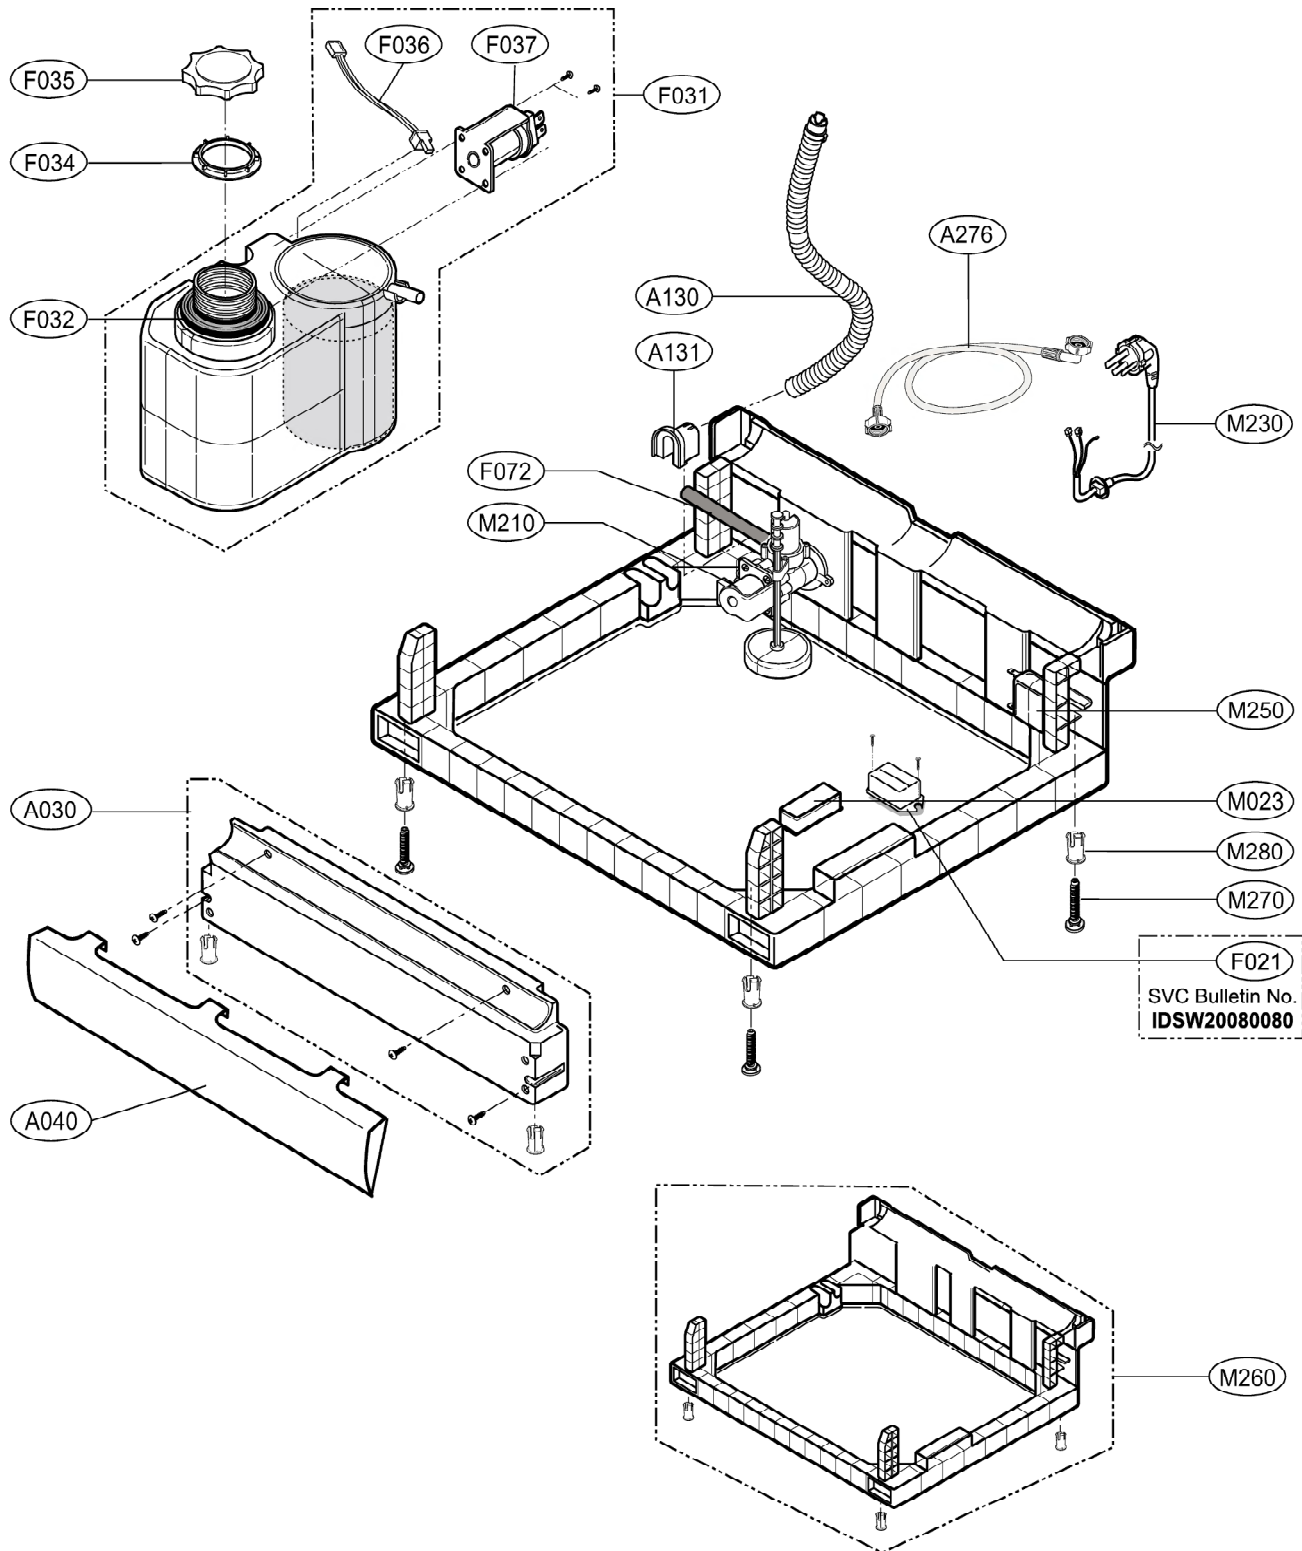

EXPLODED VIEW

Upper Rack

Lower Rack

EXPLODED VIEW - TUB ASSEMBLY

EXPLODED VIEW - PANEL ASSEMBLY / DOOR ASSEMBLY

*** for Hinge Assembly SVC**
 SVC Bulletin no. : IDSW20070075

Left	Right
F142	F141
F144	F143

EXPLODED VIEW - BASE ASSEMBLY

EXPLODED VIEW - SUMP ASSEMBLY