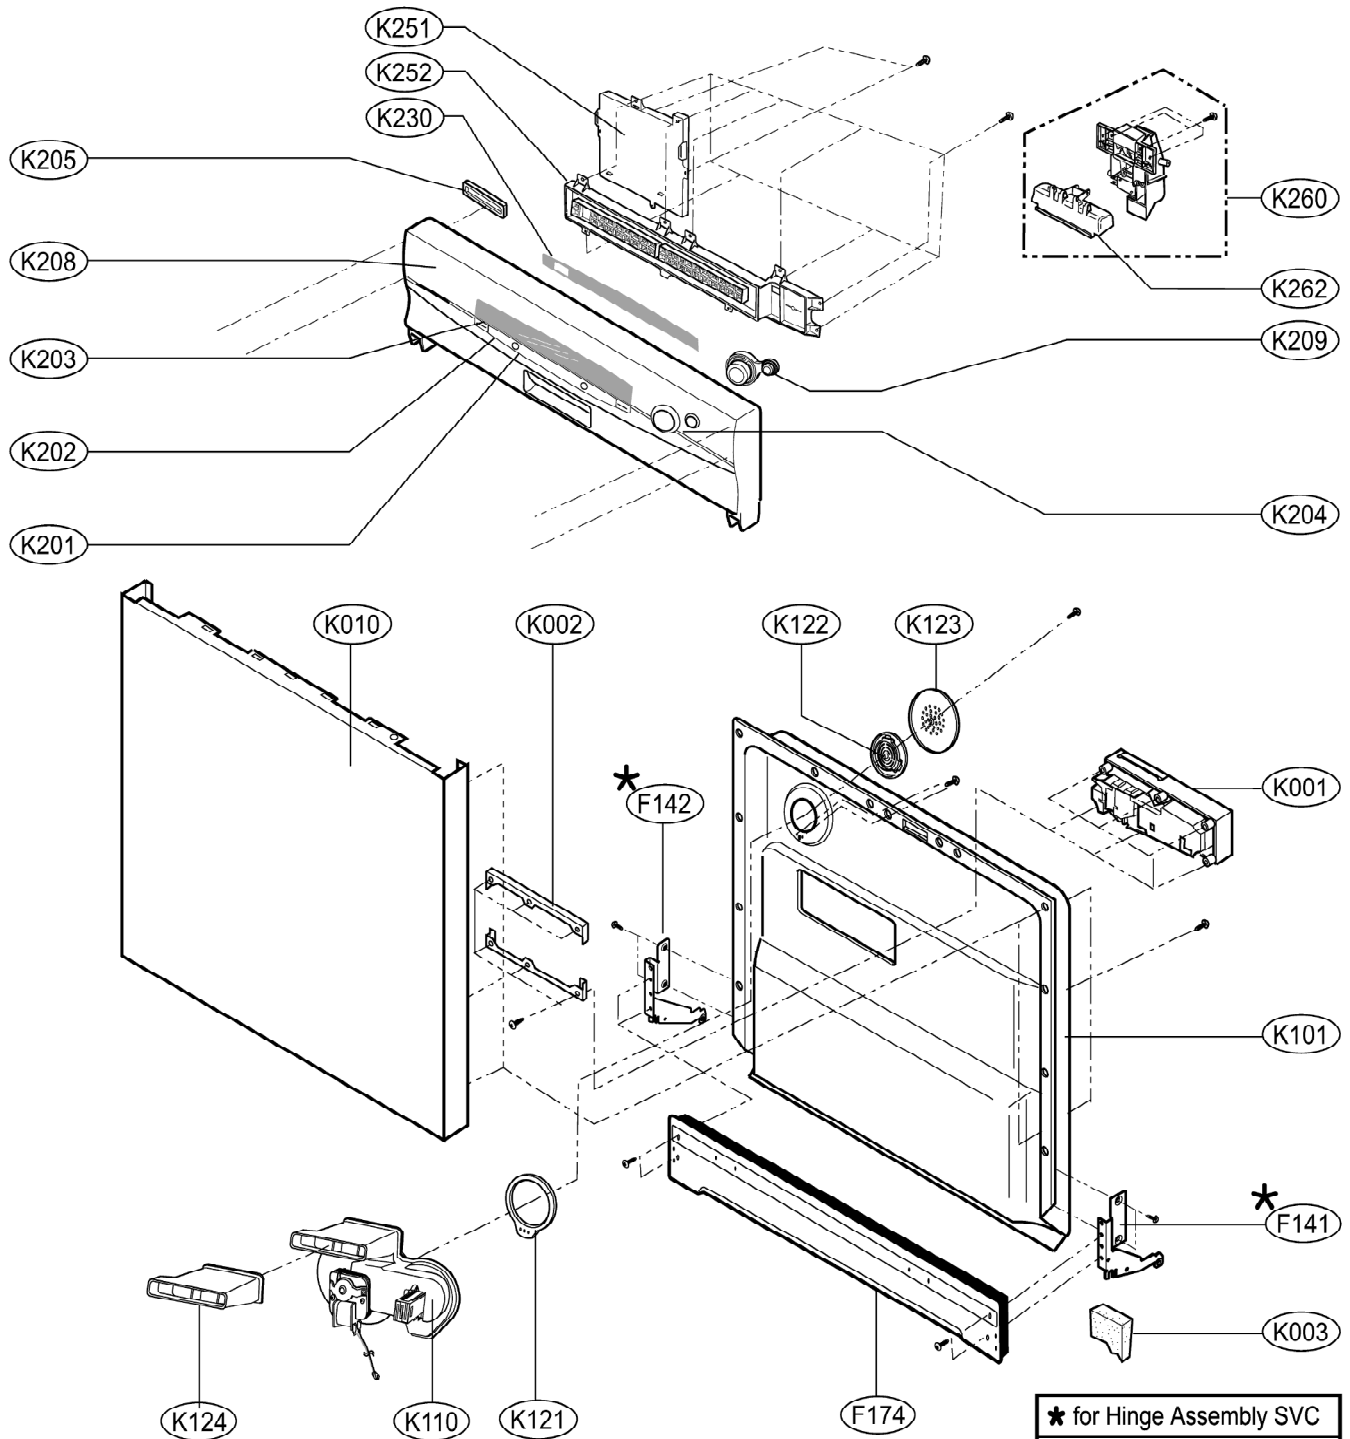

EXPLODED VIEW

Upper Rack

Lower Rack

EXPLODED VIEW - TUB ASSEMBLY

EXPLODED VIEW - PANEL ASSEMBLY / DOOR ASSEMBLY

*** for Hinge Assembly SVC**
 SVC Bulletin no. : IDSW20070075

Left	Right
F142	F141
F144	F143

EXPLODED VIEW - BASE ASSEMBLY

EXPLODED VIEW - SUMP ASSEMBLY