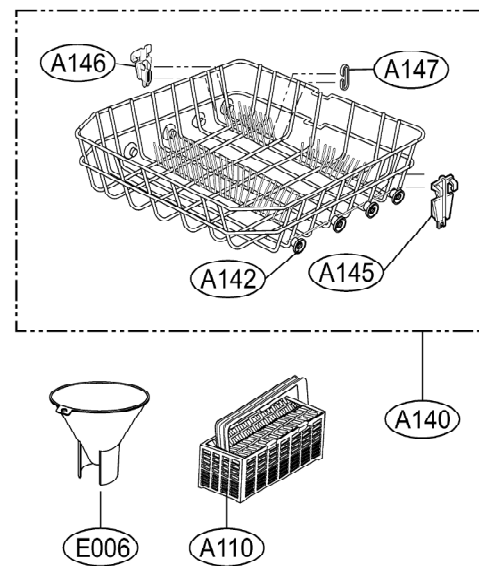

EXPLODED VIEW

Upper Rack

Lower Rack

EXPLODED VIEW - TUB ASSEMBLY

EXPLODED VIEW - PANEL ASSEMBLY / DOOR ASSEMBLY

*** for Hinge Assembly SVC**
 SVC Bulletin no. : IDSW20070075

Left	Right
F142	F141
F144	F143

EXPLODED VIEW - BASE ASSEMBLY

EXPLODED VIEW - SUMP ASSEMBLY