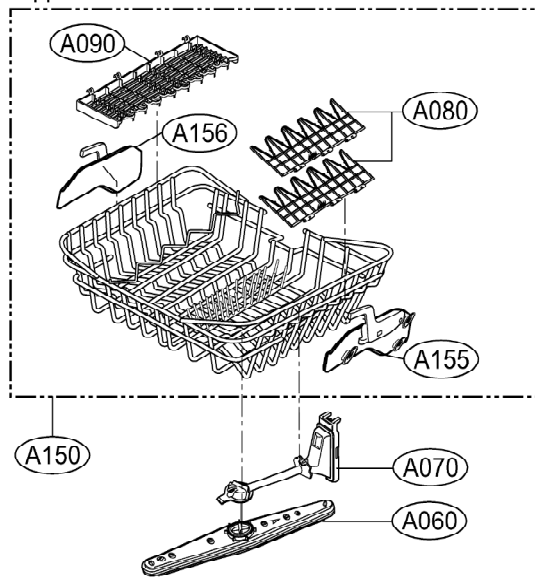

EXPLODED VIEW

Upper Rack

Lower Rack

EXPLODED VIEW - TUB ASSEMBLY

EXPLODED VIEW - PANEL ASSEMBLY / DOOR ASSEMBLY

*** for Hinge Assembly SVC**
 SVC Bulletin no. : IDSW20070075

Left	Right
F142	F141
F144	F143

EXPLODED VIEW - BASE ASSEMBLY

EXPLODED VIEW - SUMP ASSEMBLY