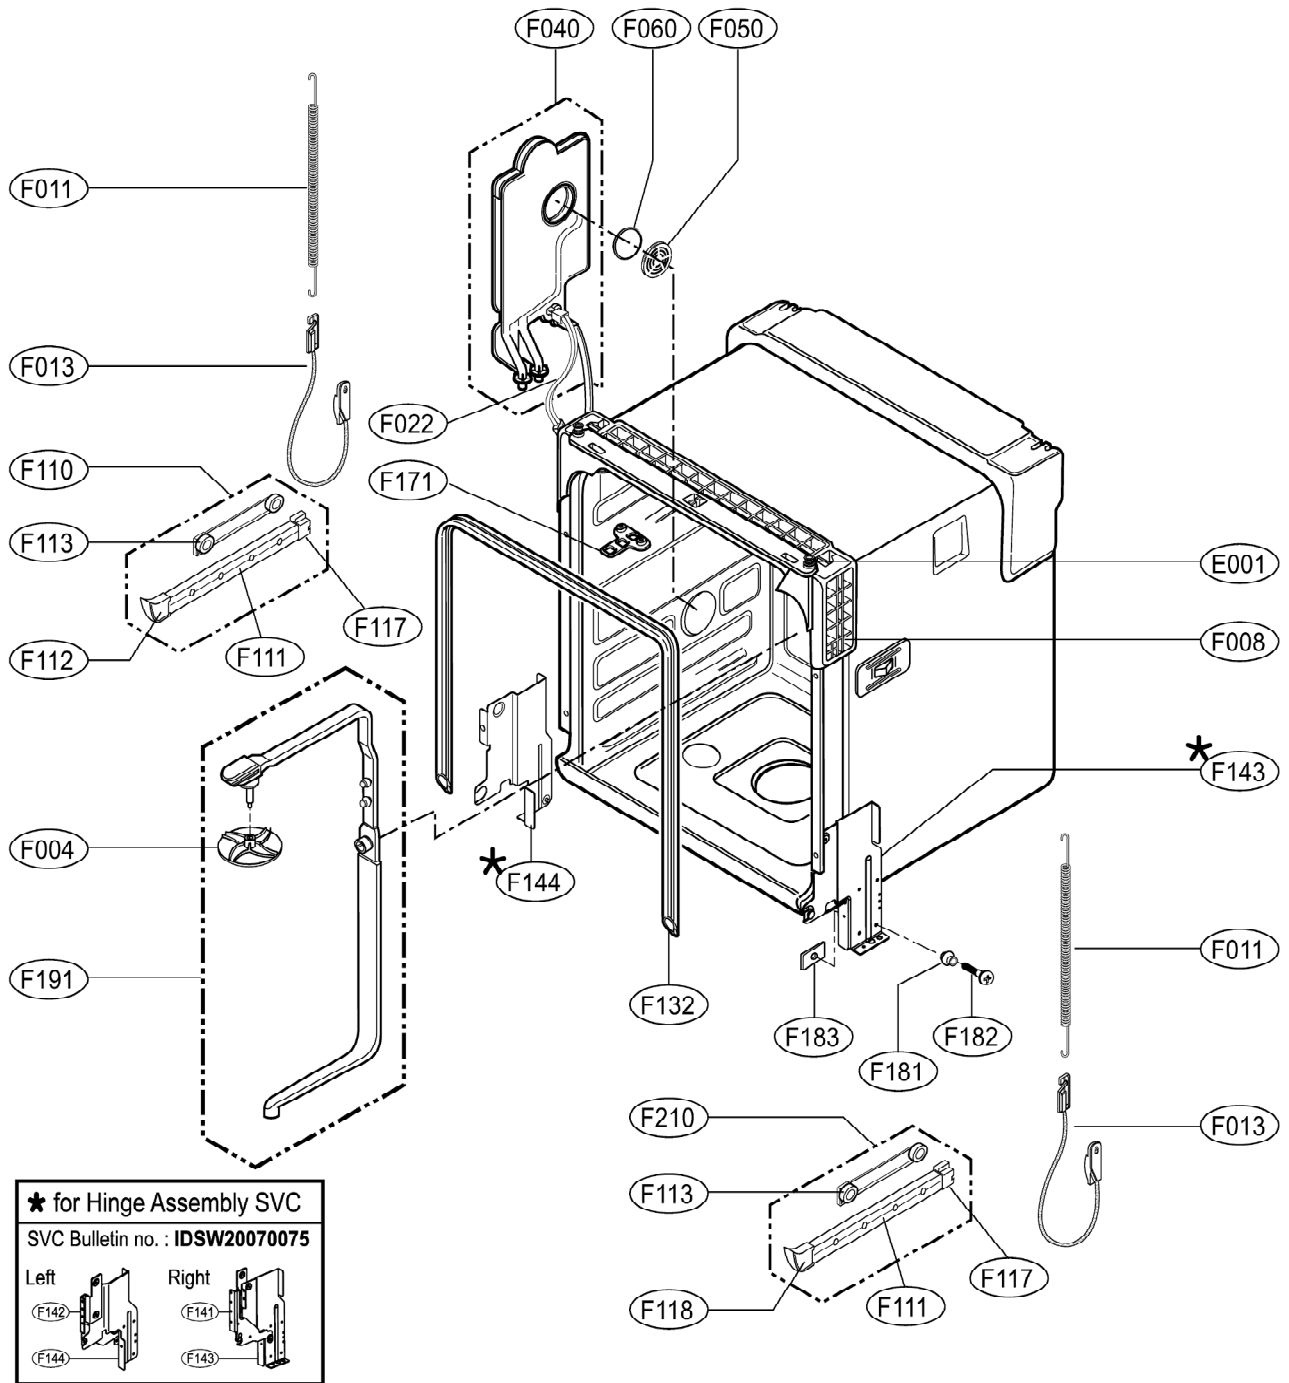

EXPLODED VIEW

Upper Rack

Lower Rack

EXPLODED VIEW - TUB ASSEMBLY

EXPLODED VIEW - PANEL ASSEMBLY / DOOR ASSEMBLY

*** for Hinge Assembly SVC**
 SVC Bulletin no. : IDSW20070075

Left	Right
F142	F141
F144	F143

EXPLODED VIEW - BASE ASSEMBLY

EXPLODED VIEW - SUMP ASSEMBLY