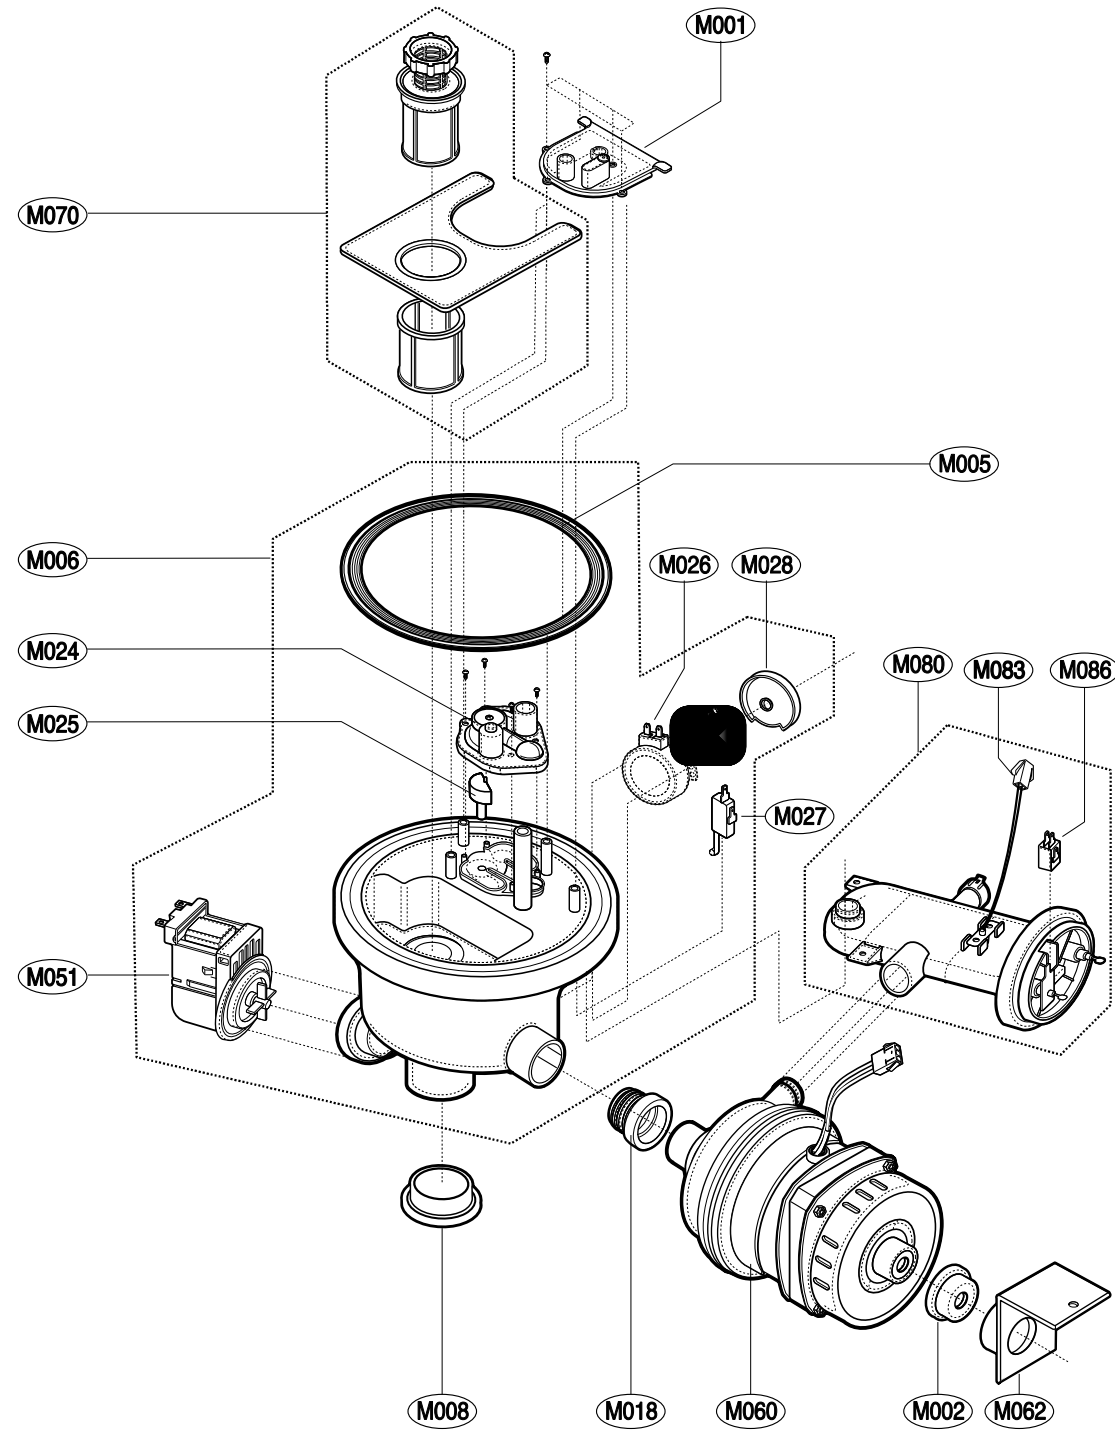

EXPLODED VIEW

EXPLODED VIEW - TUB ASSEMBLY

EXPLODED VIEW - SUMP ASSEMBLY

EXPLODED VIEW - BASE ASSEMBLY

EXPLODED VIEW - DOOR ASSEMBLY

11. REPLACEMENT PART LIST

CAUTION : BEFORE REPLACING ANY OF THESE COMPONENTS.
READ CAREFULLY THE SAFETY PRECAUTIONS IN THIS MANUAL

◆ **NOTE :** S(SAFETY PARTS), AL(ALTERNATIVE PARTS)

No.	PART NAME	PART No.	SPEC&COLOR	Q'ty
*001	MANUAL ASSEMBLY, OWNERS	3829ED3001T	ENGLISH	1
		3829ED3001U	SPAIN / PORTUGAL	
		3829ED3001V	IRAN	
		3829ED3001W	GERMANY	
		3829ED3001X	ENGLISH/HUNGARY/ CROATIA	
*002	BOX, CARTON	3890EZ3314A		1
*003	MANUAL, SERVICE	3828ED3001J		0
A001	TOP PLATE ASSEMBLY	3301ER1001F	WHITE	1
		3301ER1001G	SILVER	
		3301ER1001E	TITANIUM	
A002	BALANCE WEIGHT	4866ED2003A		1
A010	CABINET-R	3112FD1079R	WHITE	1
		3112FD1079S	SILVER	
		3112FD1079T	MIDDLE NOBLE INOX	
A020	CABINET-L	3112FD1025R	WHITE	1
		3112FD1025S	SILVER	
		3112FD1025T	MIDDLE NOBLE INOX	
A030	BASE, CABINET	3040ED1001A		1
A040	COVER, LOWER	3550ED1001A	WHITE	1
		3550ED1001B	SILVER	
		3550ED1001G	NOBLE INOX	
A050	NOZZLE ASSEMBLY	5249FD1168C	NOZZLE-L	1
A060	NOZZLE ASSEMBLY	5249ED1003A	NOZZLE-U	1
A070	GUIDE ASSEMBLY	4975ED2003A	NOZZLE-U GUIDE	1
A080	RACK	3750FD2036C	CUP RACK	2
A090	RACK	3750ED2002C	KNIFE RACK	1
A110	BASKET ASSEMBLY, SPOON	5005ED2003B		1
A120	HARNESS, PWB	6877ED1011A		1
A130	HOSE ASSEMBLY, DRAIN	5215ED3001B		1
A140	RACK ASSEMBLY	3751ED1001G	RACK-L	1