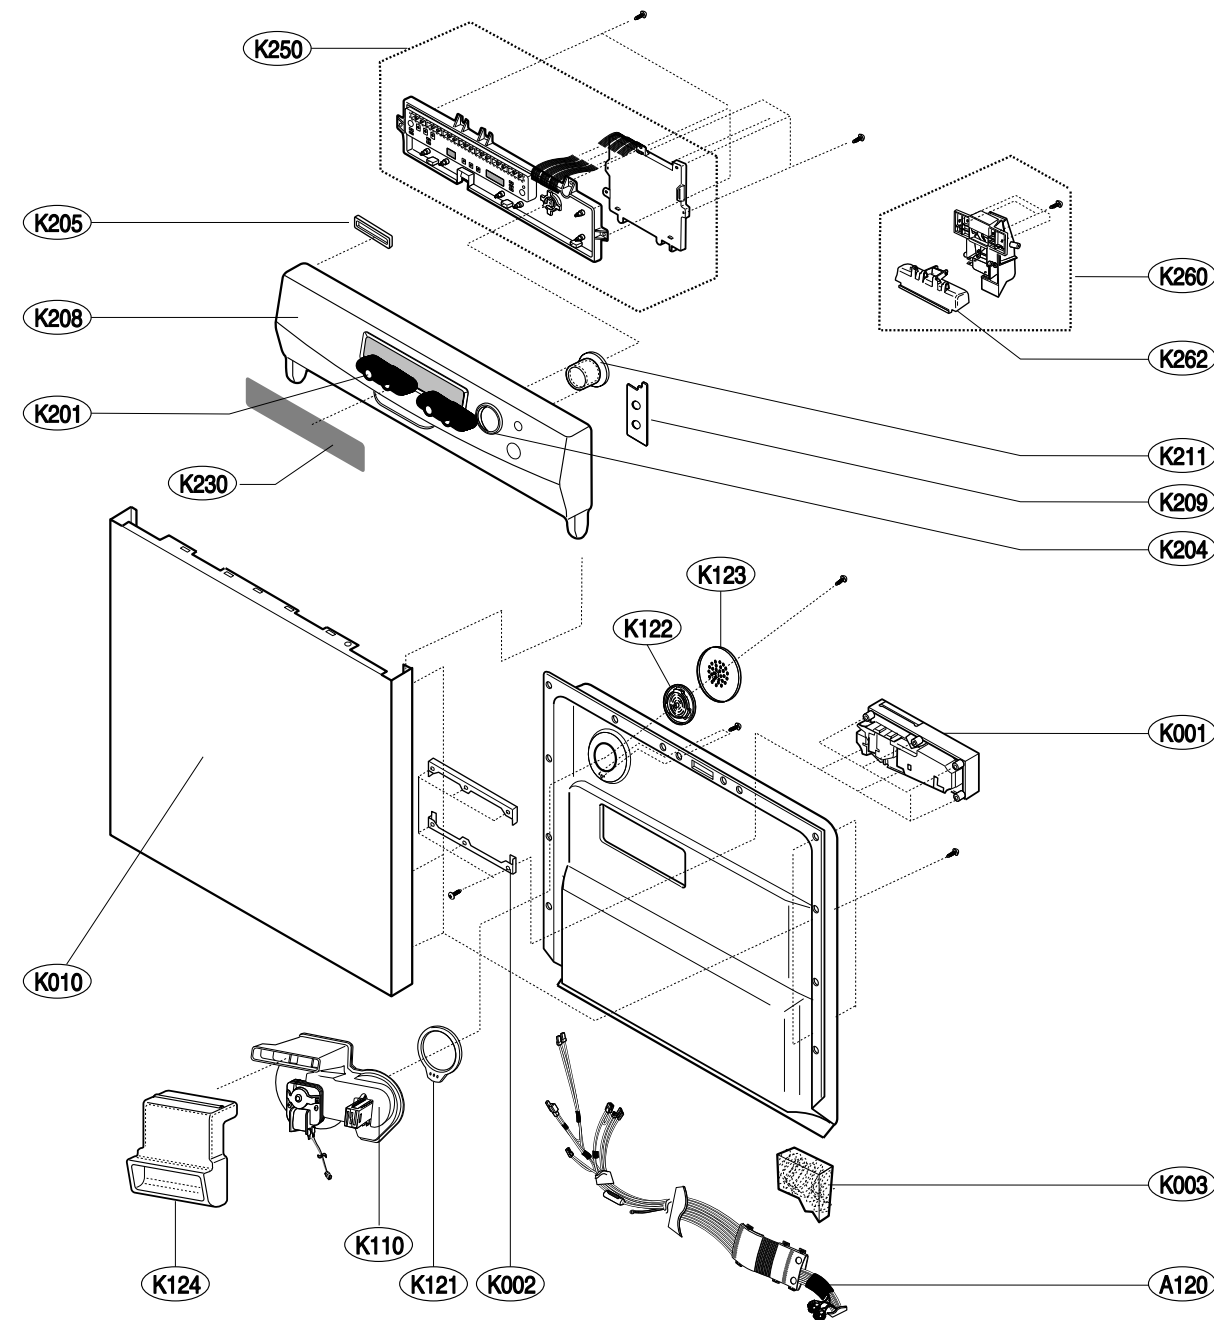

EXPLODED VIEW

EXPLODED VIEW - TUB ASSEMBLY

EXPLODED VIEW - SUMP ASSEMBLY

EXPLODED VIEW - BASE ASSEMBLY

EXPLODED VIEW - DOOR ASSEMBLY

11. REPLACEMENT PART LIST

CAUTION : BEFORE REPLACING ANY OF THESE COMPONENTS.
READ CAREFULLY THE SAFETY PRECAUTIONS IN THIS MANUAL

◆ **NOTE :** S(SAFETY PARTS), AL(ALTERNATIVE PARTS)

No.	PART NAME	PART No.	SPEC&COLOR	Q'ty
*001	MANUAL ASSEMBLY, OWNERS	3829ED3001T	ENGLISH	1
		3829ED3001U	SPAIN / PORTUGAL	
		3829ED3001V	IRAN	
		3829ED3001W	GERMANY	
		3829ED3001X	ENGLISH/HUNGARY/ CROATIA	
*002	BOX, CARTON	3890EZ3314A		1
*003	MANUAL, SERVICE	3828ED3001J		0
A001	TOP PLATE ASSEMBLY	3301ER1001F	WHITE	1
		3301ER1001G	SILVER	
		3301ER1001E	TITANIUM	
A002	BALANCE WEIGHT	4866ED2003A		1
A010	CABINET-R	3112FD1079R	WHITE	1
		3112FD1079S	SILVER	
		3112FD1079T	MIDDLE NOBLE INOX	
A020	CABINET-L	3112FD1025R	WHITE	1
		3112FD1025S	SILVER	
		3112FD1025T	MIDDLE NOBLE INOX	
A030	BASE, CABINET	3040ED1001A		1
A040	COVER, LOWER	3550ED1001A	WHITE	1
		3550ED1001B	SILVER	
		3550ED1001G	NOBLE INOX	
A050	NOZZLE ASSEMBLY	5249FD1168C	NOZZLE-L	1
A060	NOZZLE ASSEMBLY	5249ED1003A	NOZZLE-U	1
A070	GUIDE ASSEMBLY	4975ED2003A	NOZZLE-U GUIDE	1
A080	RACK	3750FD2036C	CUP RACK	2
A090	RACK	3750ED2002C	KNIFE RACK	1
A110	BASKET ASSEMBLY, SPOON	5005ED2003B		1
A120	HARNESS, PWB	6877ED1011A		1
A130	HOSE ASSEMBLY, DRAIN	5215ED3001B		1
A140	RACK ASSEMBLY	3751ED1001G	RACK-L	1