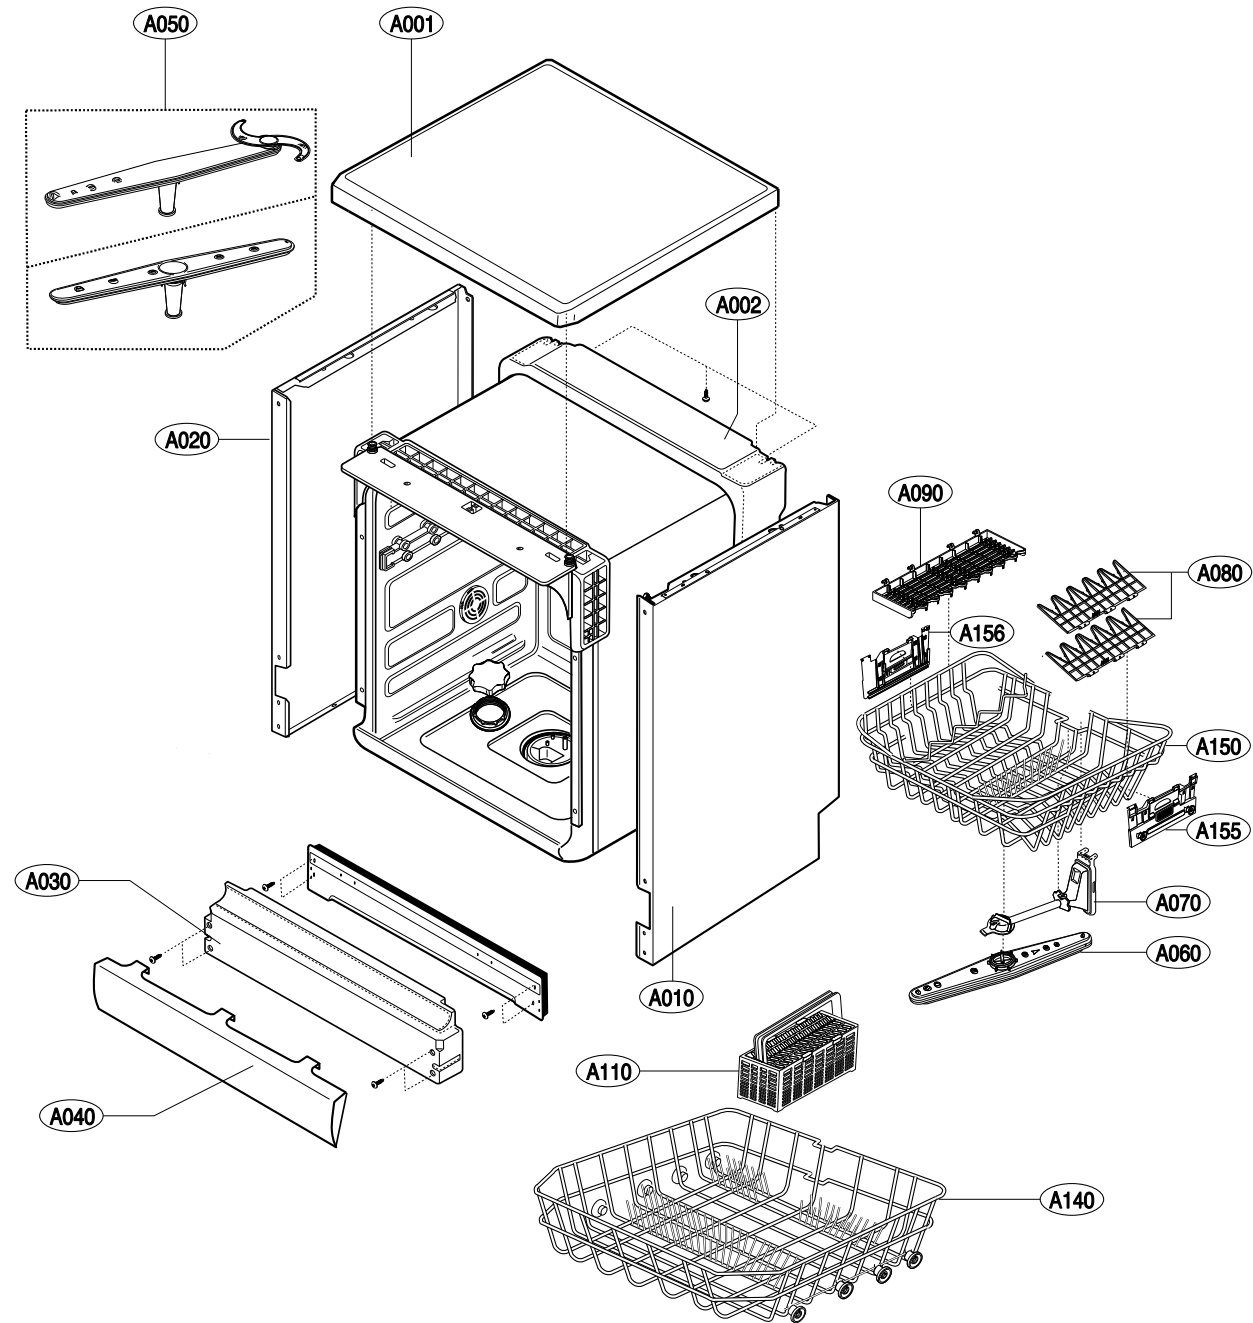

EXPLODED VIEW

EXPLODED VIEW - TUB ASSEMBLY

EXPLODED VIEW - SUMP ASSEMBLY

EXPLODED VIEW - BASE ASSEMBLY

EXPLODED VIEW - DOOR ASSEMBLY

11. REPLACEMENT PART LIST

CAUTION : BEFORE REPLACING ANY OF THESE COMPONENTS.
READ CAREFULLY THE SAFETY PRECAUTIONS IN THIS MANUAL

◆ **NOTE :** S(SAFETY PARTS), AL(ALTERNATIVE PARTS)

No.	PART NAME	PART No.	SPEC&COLOR	Q'ty
*001	MANUAL ASSEMBLY, OWNERS	3829ED3001T	ENGLISH	1
		3829ED3001U	SPAIN / PORTUGAL	
		3829ED3001V	IRAN	
		3829ED3001W	GERMANY	
		3829ED3001X	ENGLISH/HUNGARY/ CROATIA	
*002	BOX, CARTON	3890EZ3314A		1
*003	MANUAL, SERVICE	3828ED3001J		0
A001	TOP PLATE ASSEMBLY	3301ER1001F	WHITE	1
		3301ER1001G	SILVER	
		3301ER1001E	TITANIUM	
A002	BALANCE WEIGHT	4866ED2003A		1
A010	CABINET-R	3112FD1079R	WHITE	1
		3112FD1079S	SILVER	
		3112FD1079T	MIDDLE NOBLE INOX	
A020	CABINET-L	3112FD1025R	WHITE	1
		3112FD1025S	SILVER	
		3112FD1025T	MIDDLE NOBLE INOX	
A030	BASE, CABINET	3040ED1001A		1
A040	COVER, LOWER	3550ED1001A	WHITE	1
		3550ED1001B	SILVER	
		3550ED1001G	NOBLE INOX	
A050	NOZZLE ASSEMBLY	5249FD1168C	NOZZLE-L	1
A060	NOZZLE ASSEMBLY	5249ED1003A	NOZZLE-U	1
A070	GUIDE ASSEMBLY	4975ED2003A	NOZZLE-U GUIDE	1
A080	RACK	3750FD2036C	CUP RACK	2
A090	RACK	3750ED2002C	KNIFE RACK	1
A110	BASKET ASSEMBLY, SPOON	5005ED2003B		1
A120	HARNESS, PWB	6877ED1011A		1
A130	HOSE ASSEMBLY, DRAIN	5215ED3001B		1
A140	RACK ASSEMBLY	3751ED1001G	RACK-L	1