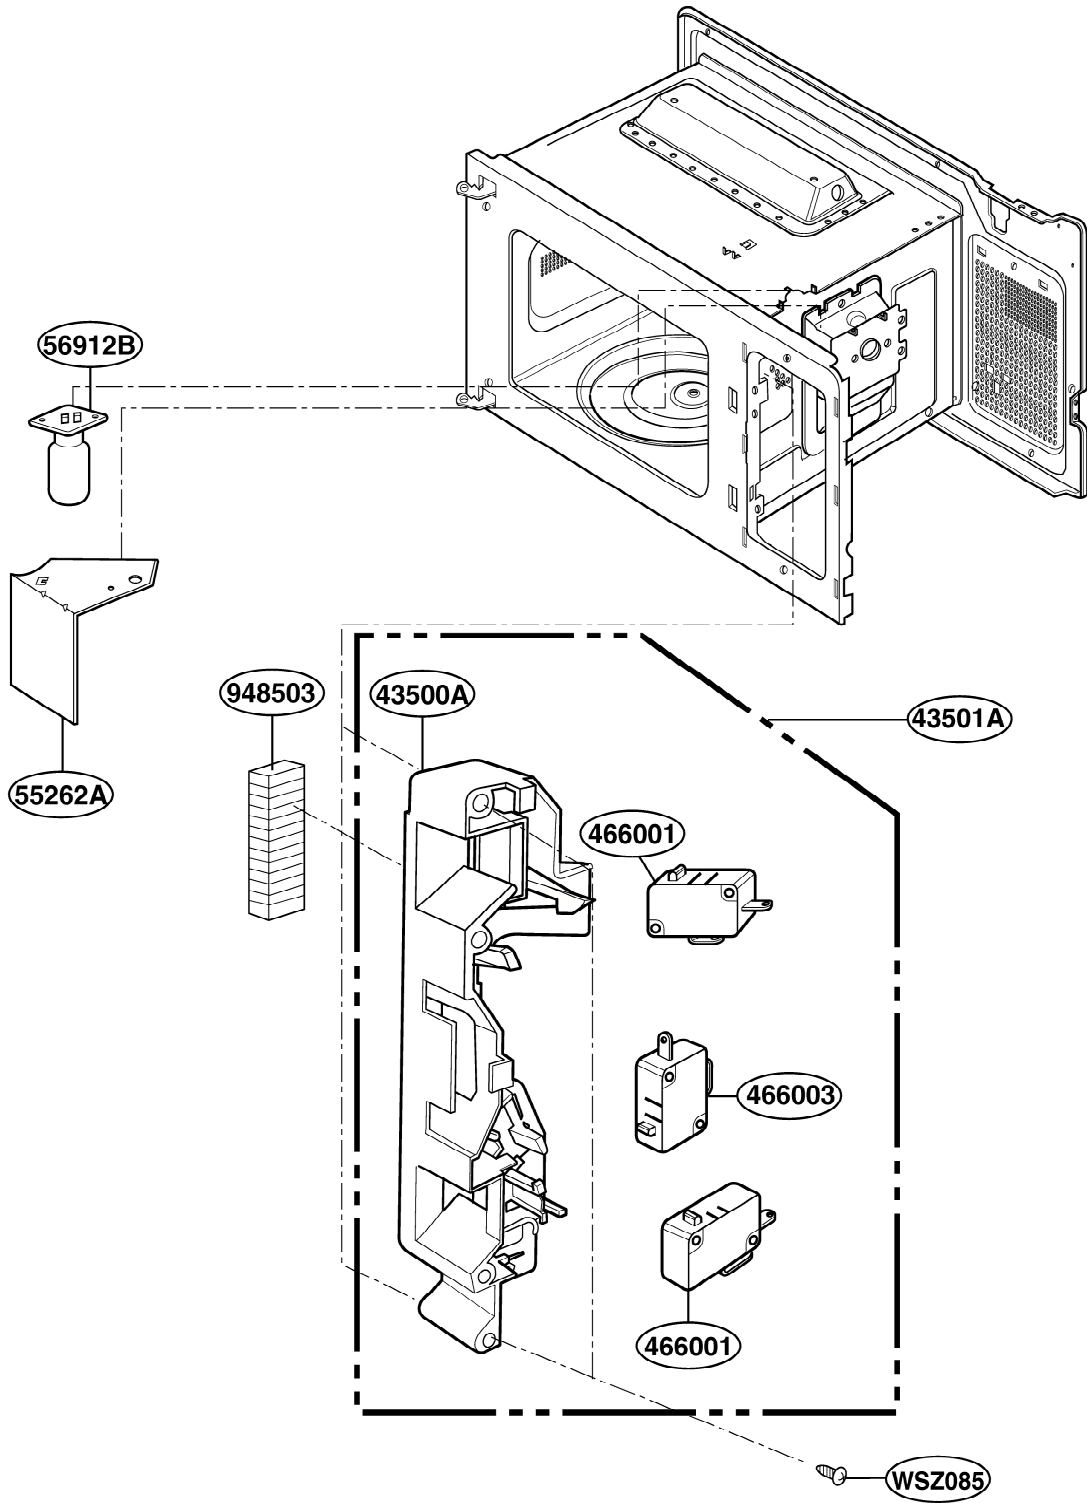

EXPLODED VIEW

INTRODUCTION

MODEL: MH5744JL

DOOR PARTS

CONTROLLER PARTS

OVEN CAVITY PARTS

LATCH BOARD PARTS

INTERIOR PARTS

BASE PLATE PARTS