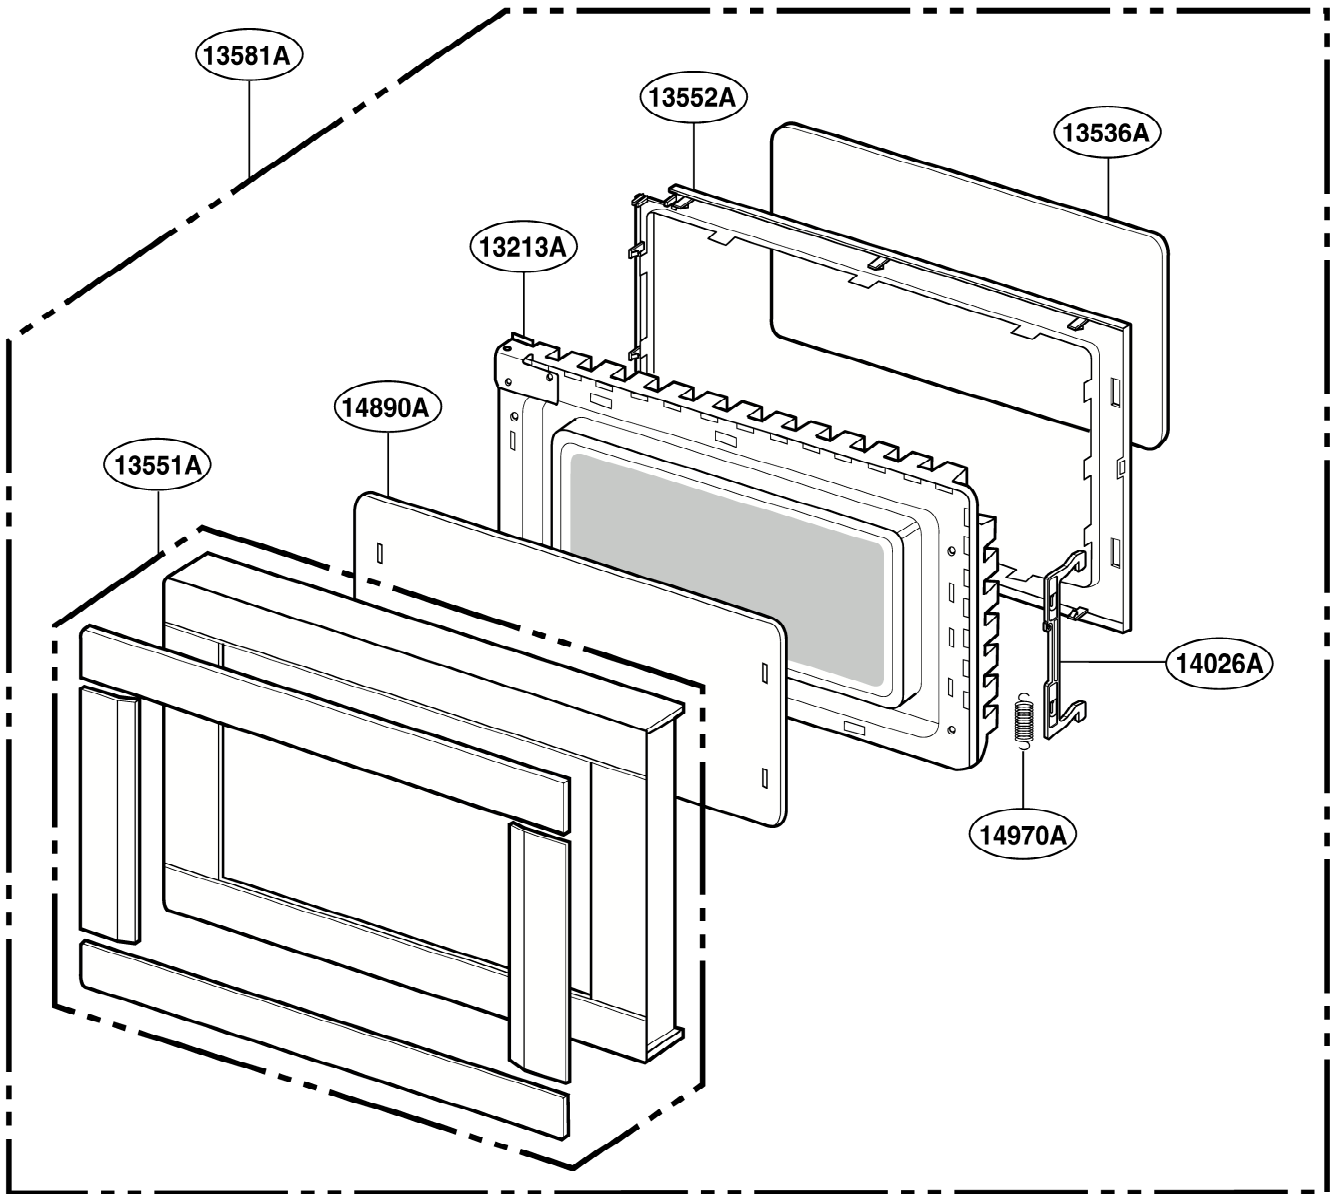

EXPLODED VIEW

INTRODUCTION

MODEL: MH5744JL

DOOR PARTS

CONTROLLER PARTS

OVEN CAVITY PARTS

LATCH BOARD PARTS

INTERIOR PARTS

BASE PLATE PARTS