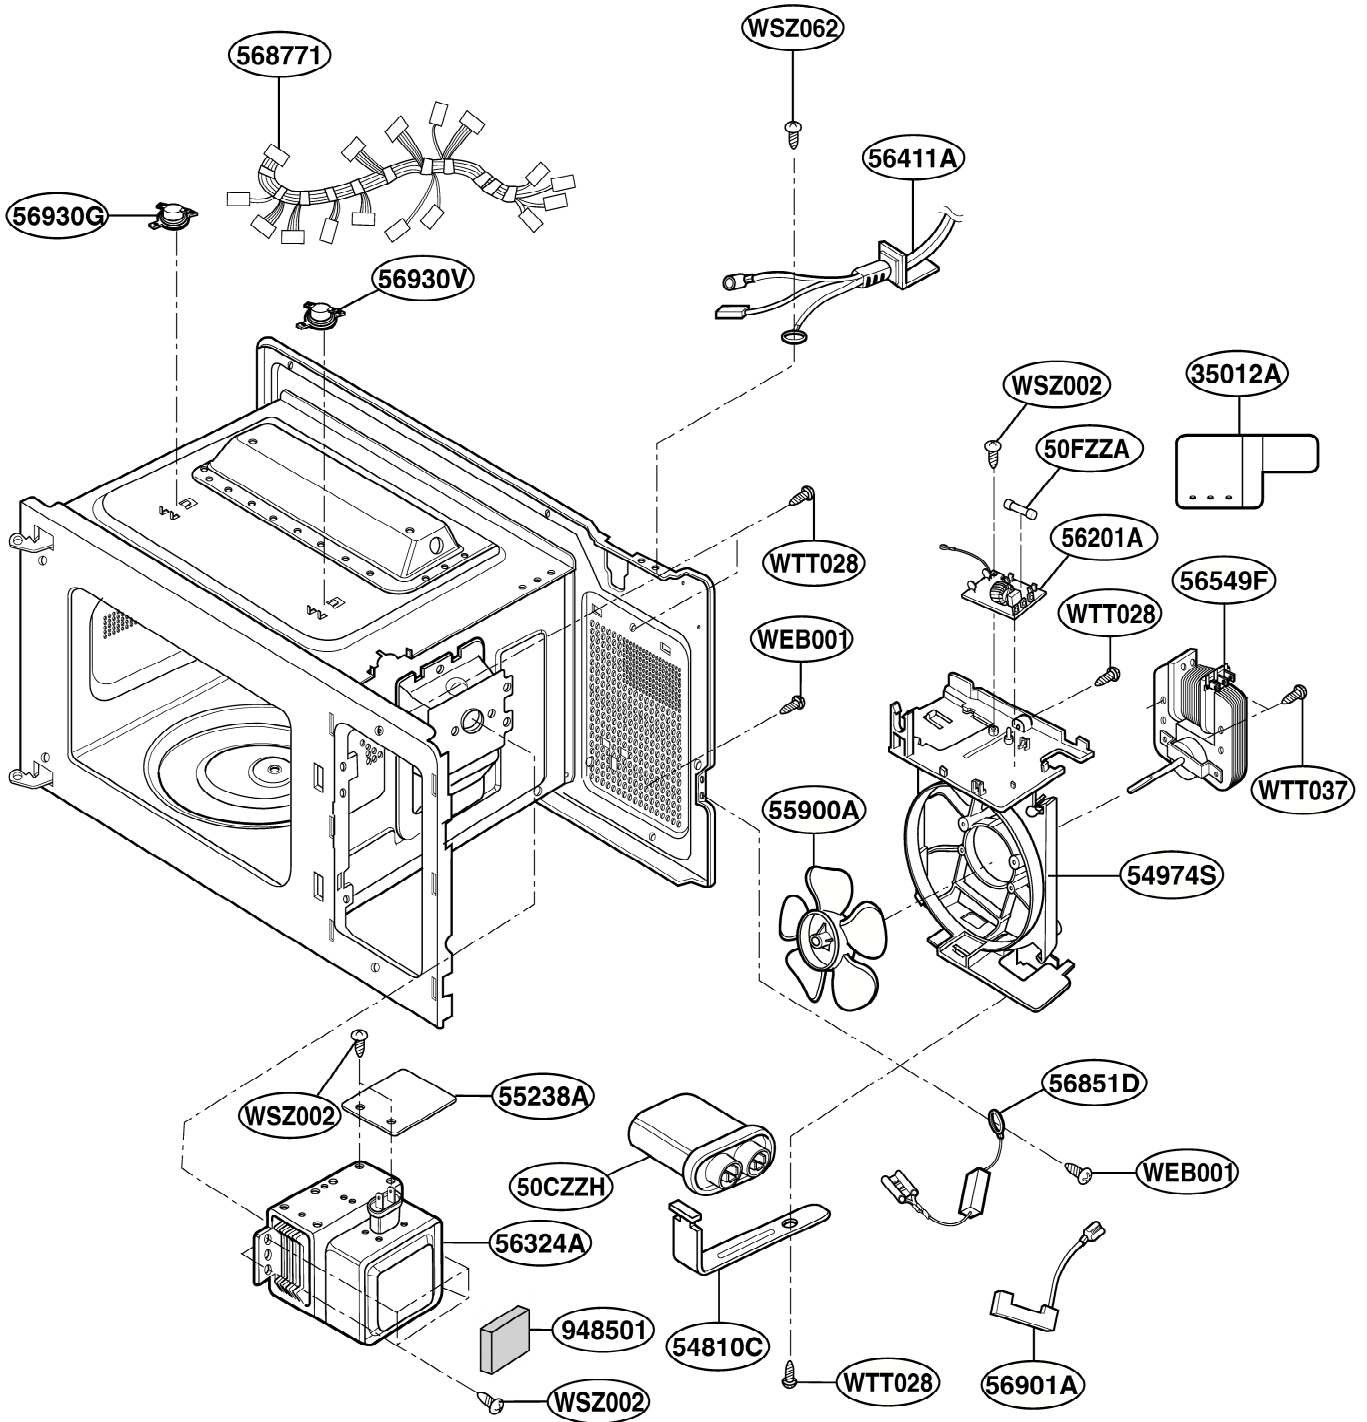

EXPLODED VIEW

INTRODUCTION

MODEL: MH5744JL

DOOR PARTS

CONTROLLER PARTS

OVEN CAVITY PARTS

LATCH BOARD PARTS

INTERIOR PARTS

BASE PLATE PARTS