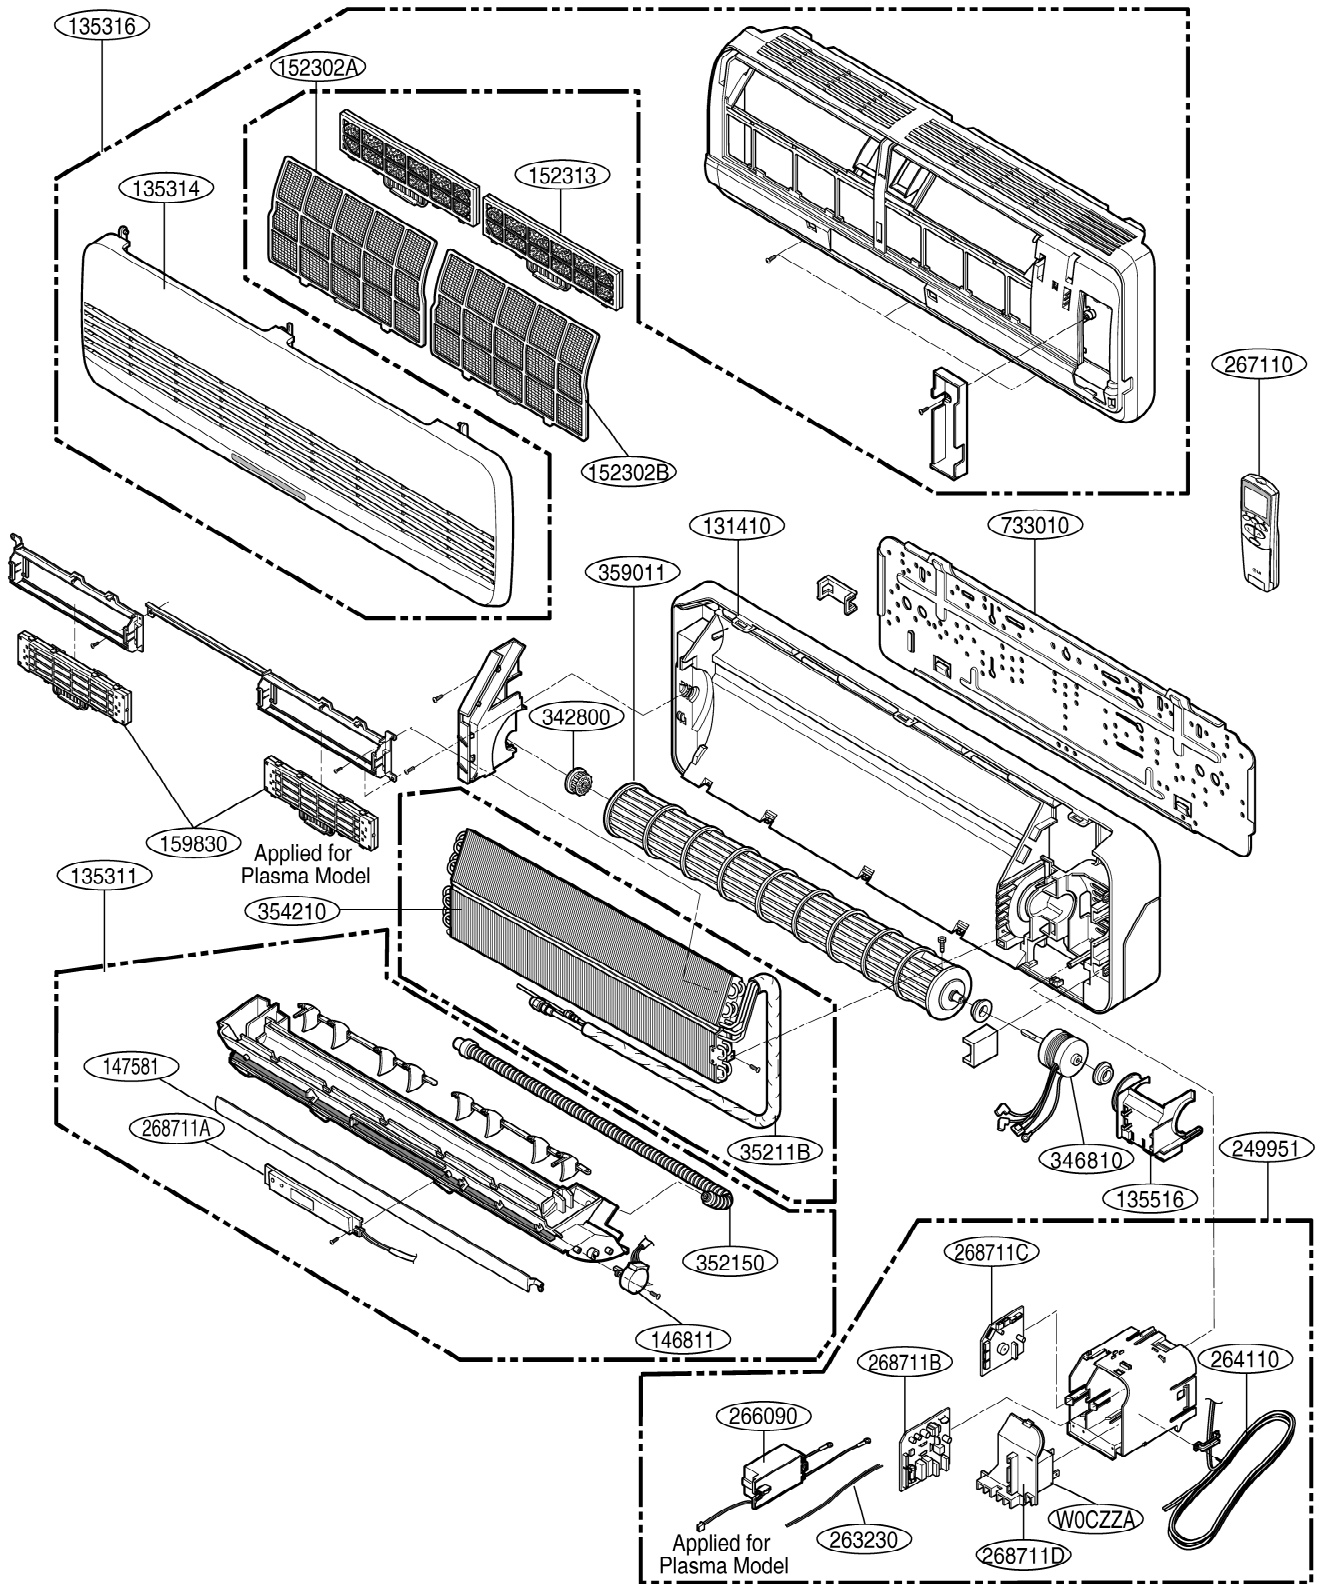

# Exploded View

Indoor Unit: LS-H096QLL1, LS-H096QLA1, LS-H076QLL0, AS-H126RLM0, AS-H096RLL0, AS-H076QLL0