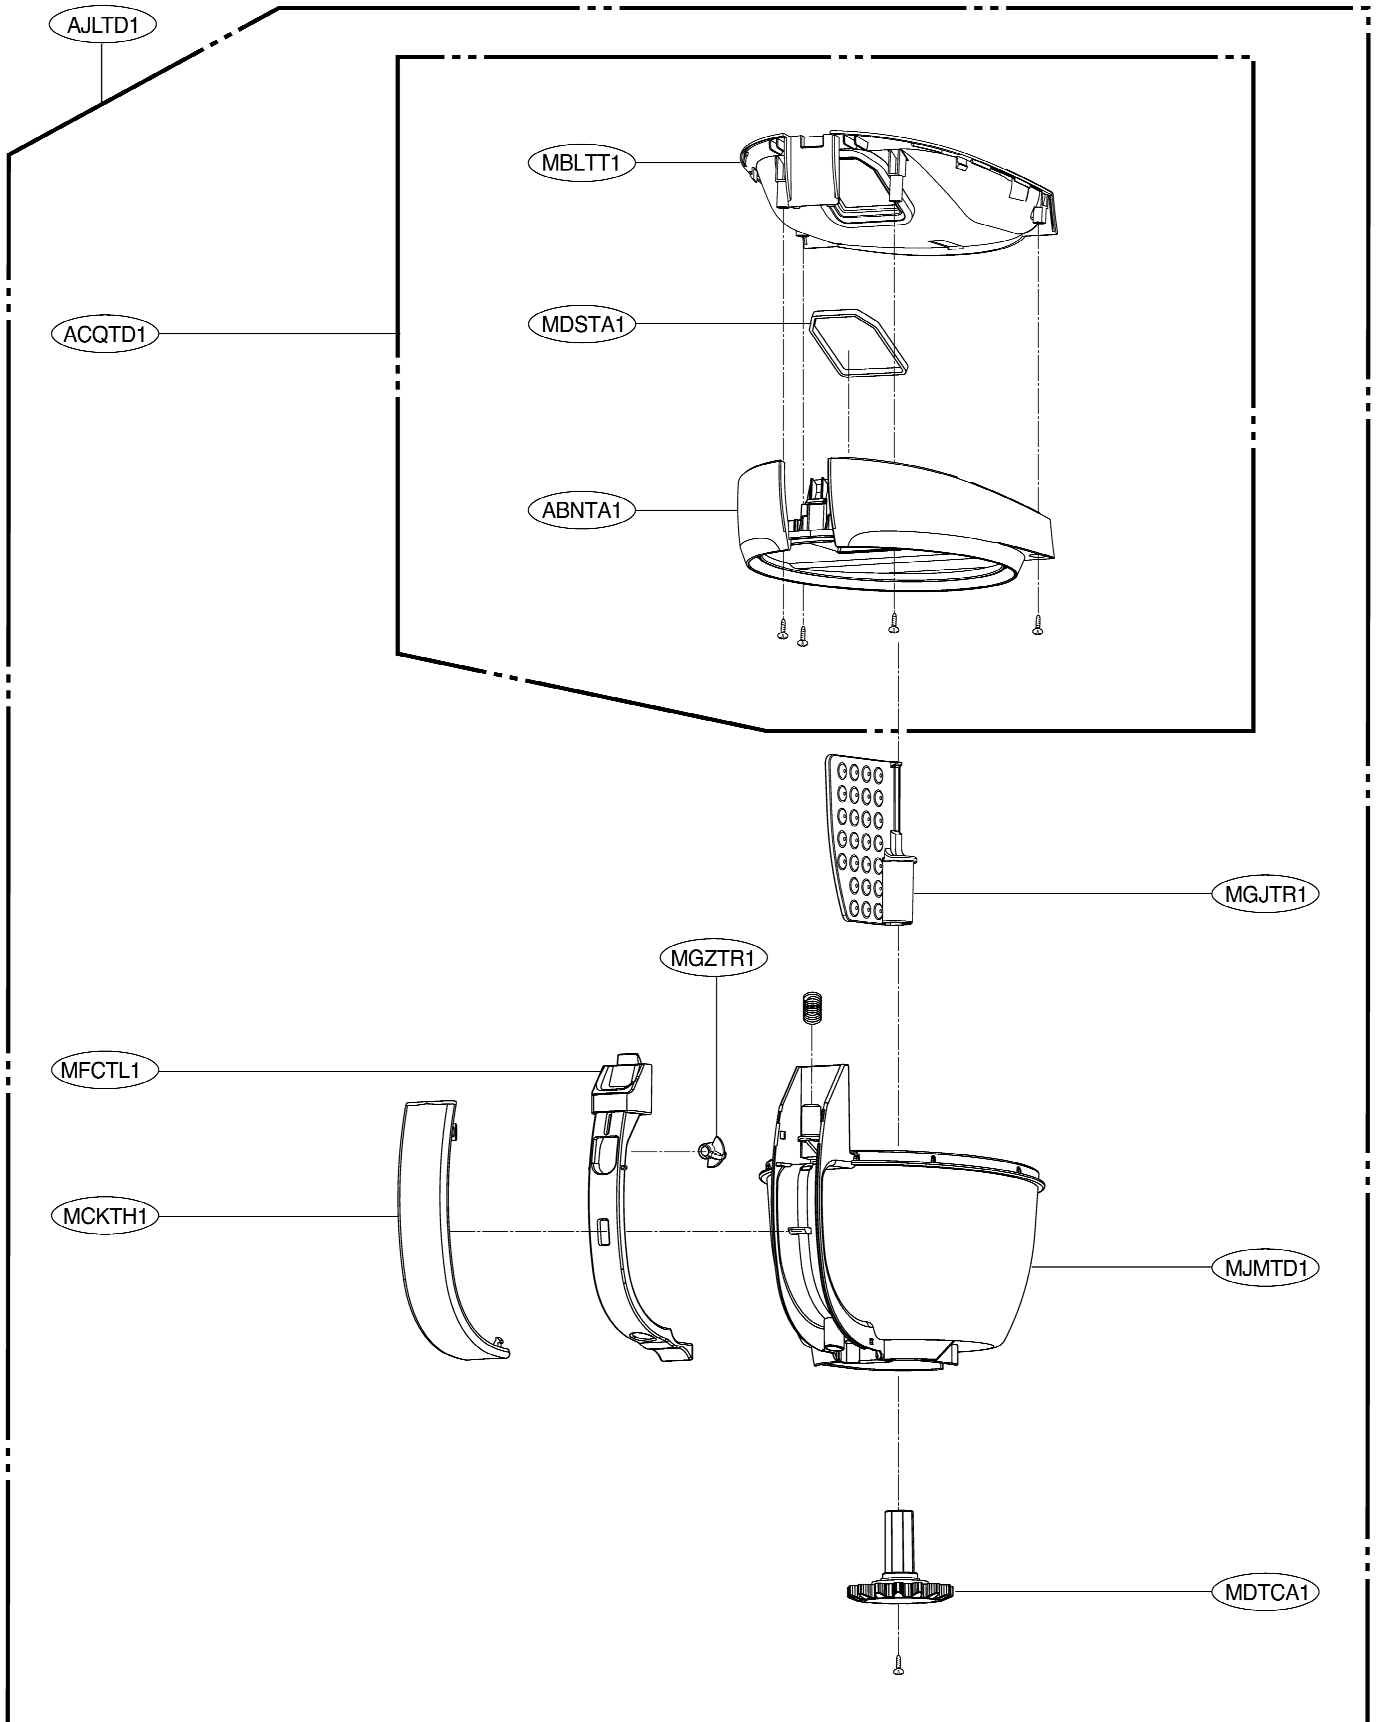

EXPLODED VIEW

BODY BASE ASSEMBLY

VK7918NNAQ / VC9064V / VK7920NNAQ / VK7920NNTQB

BODY COVER ASSEMBLY

DUST TANK ASSEMBLY

ACCESSORIES