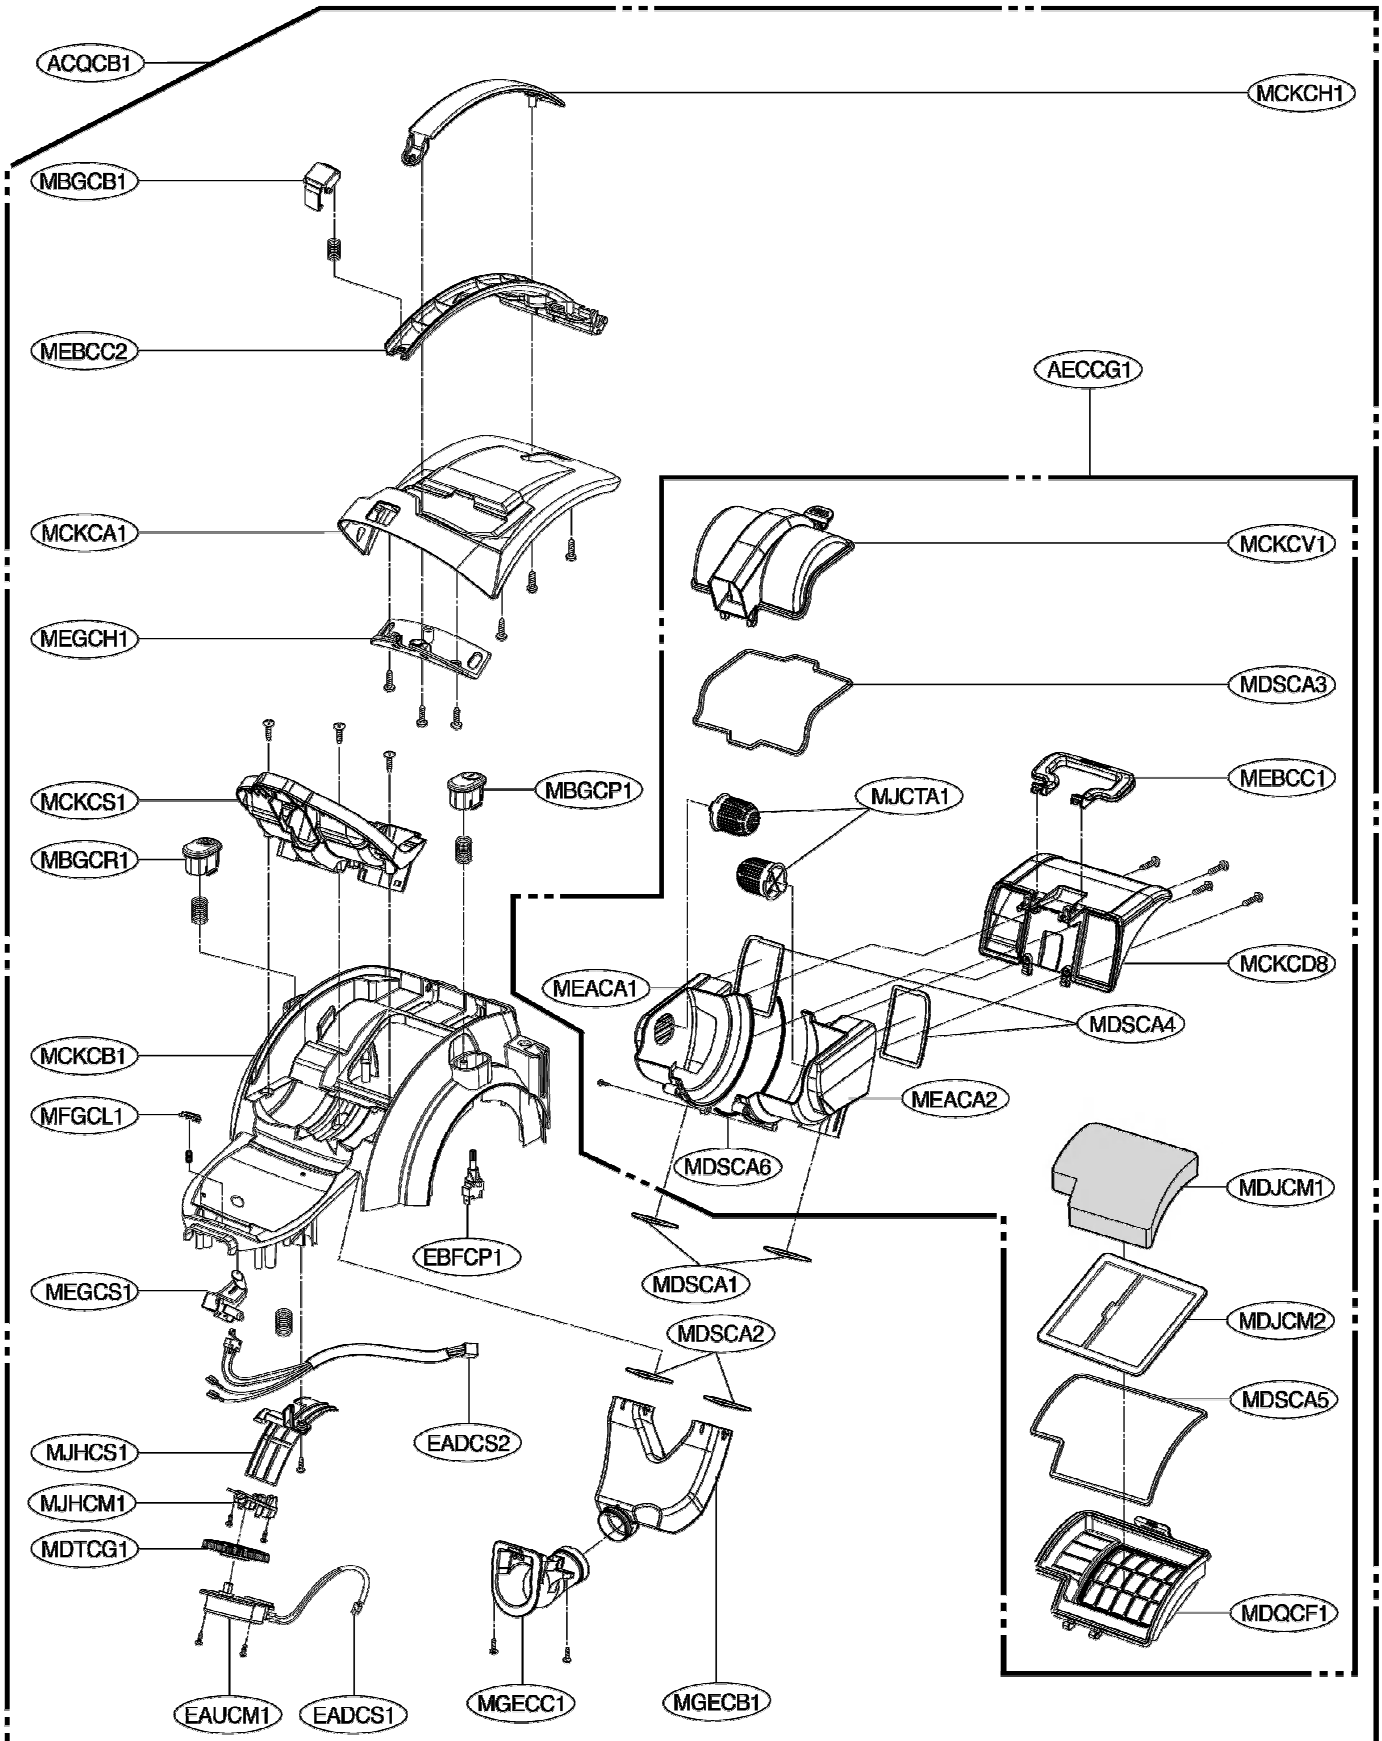

EXPLODED VIEW

BODY BASE ASSEMBLY

VK7918NNAQ / VC9064V / VK7920NNAQ / VK7920NNTQB

BODY COVER ASSEMBLY

DUST TANK ASSEMBLY

ACCESSORIES