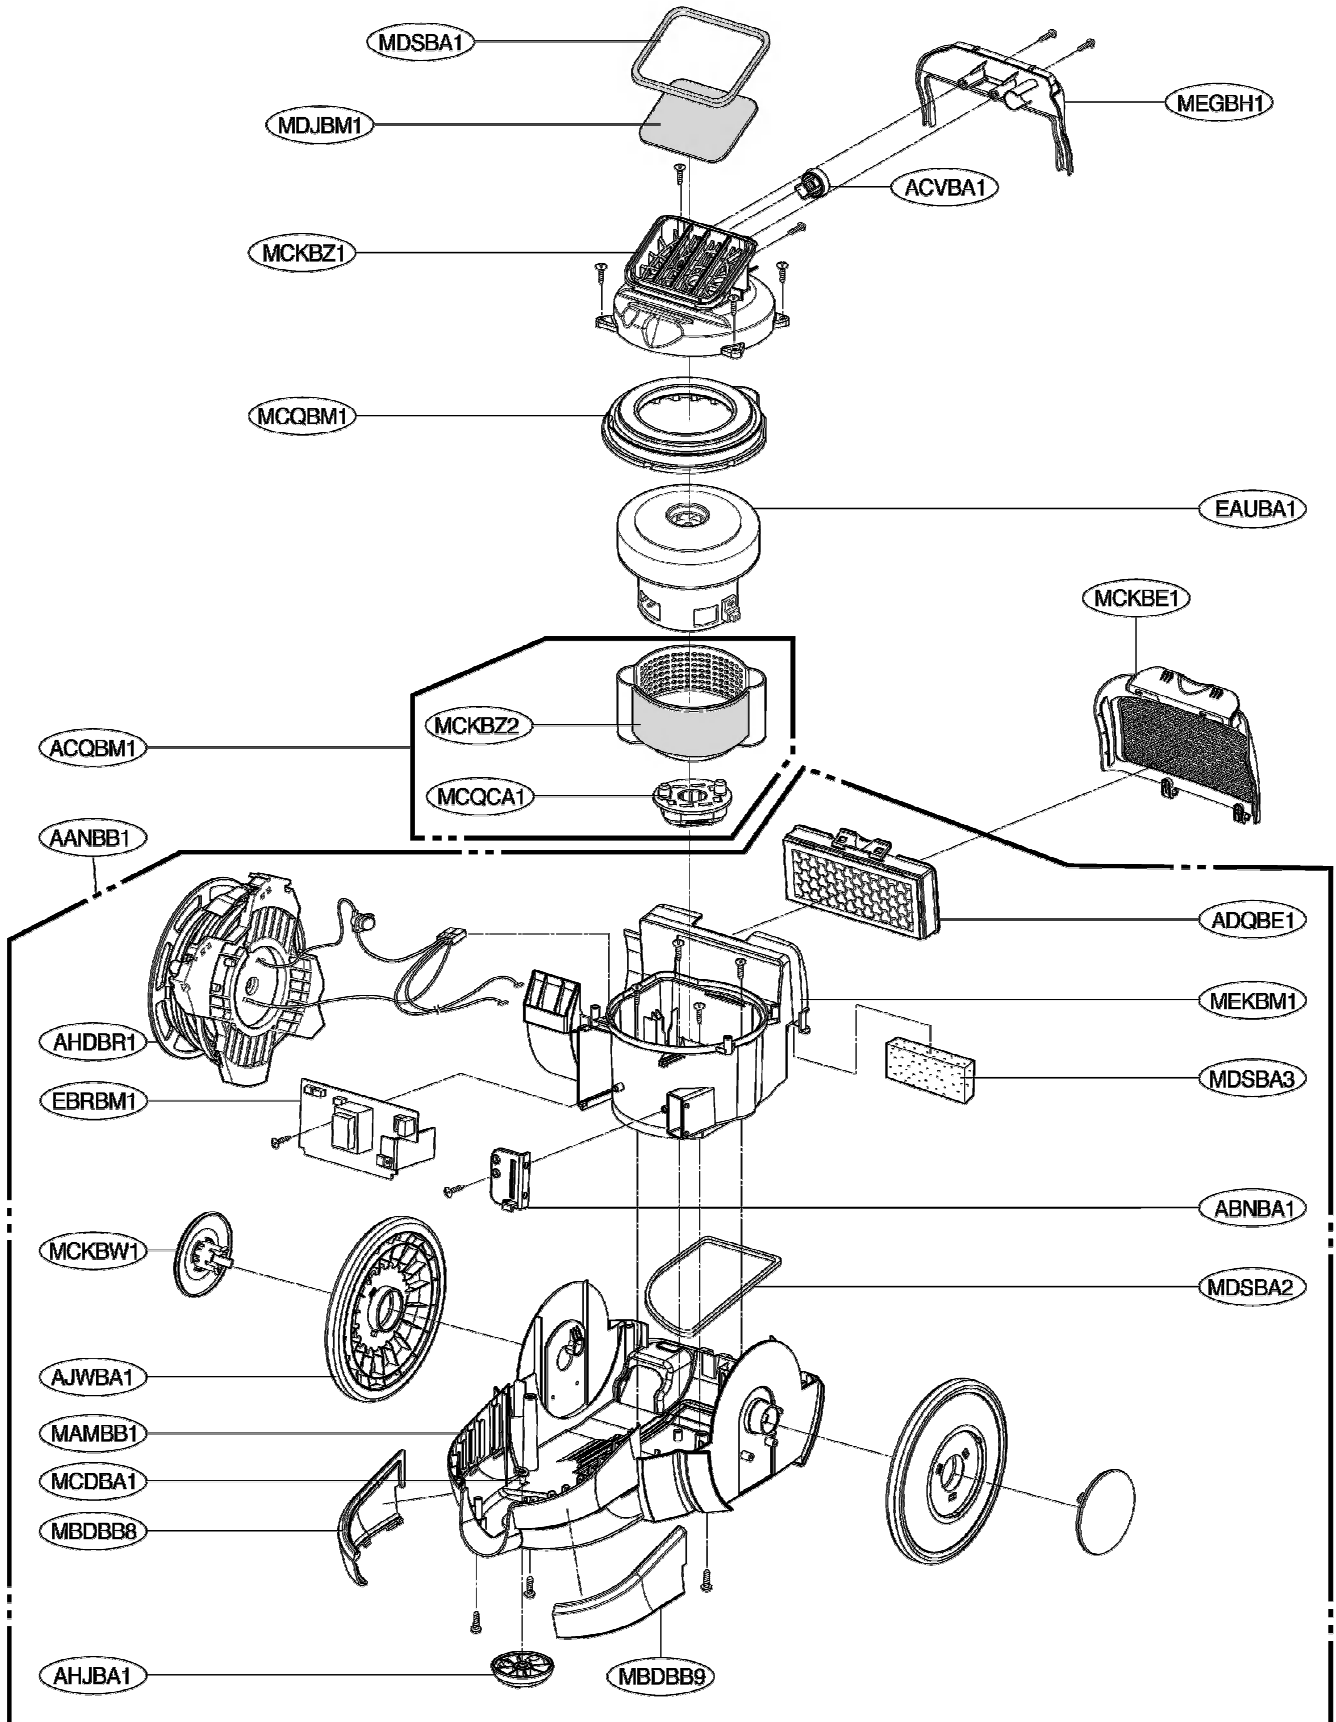

EXPLODED VIEW

BODY BASE ASSEMBLY

VK7918NNAQ / VC9064V / VK7920NNAQ / VK7920NNTQB

BODY COVER ASSEMBLY

DUST TANK ASSEMBLY

ACCESSORIES