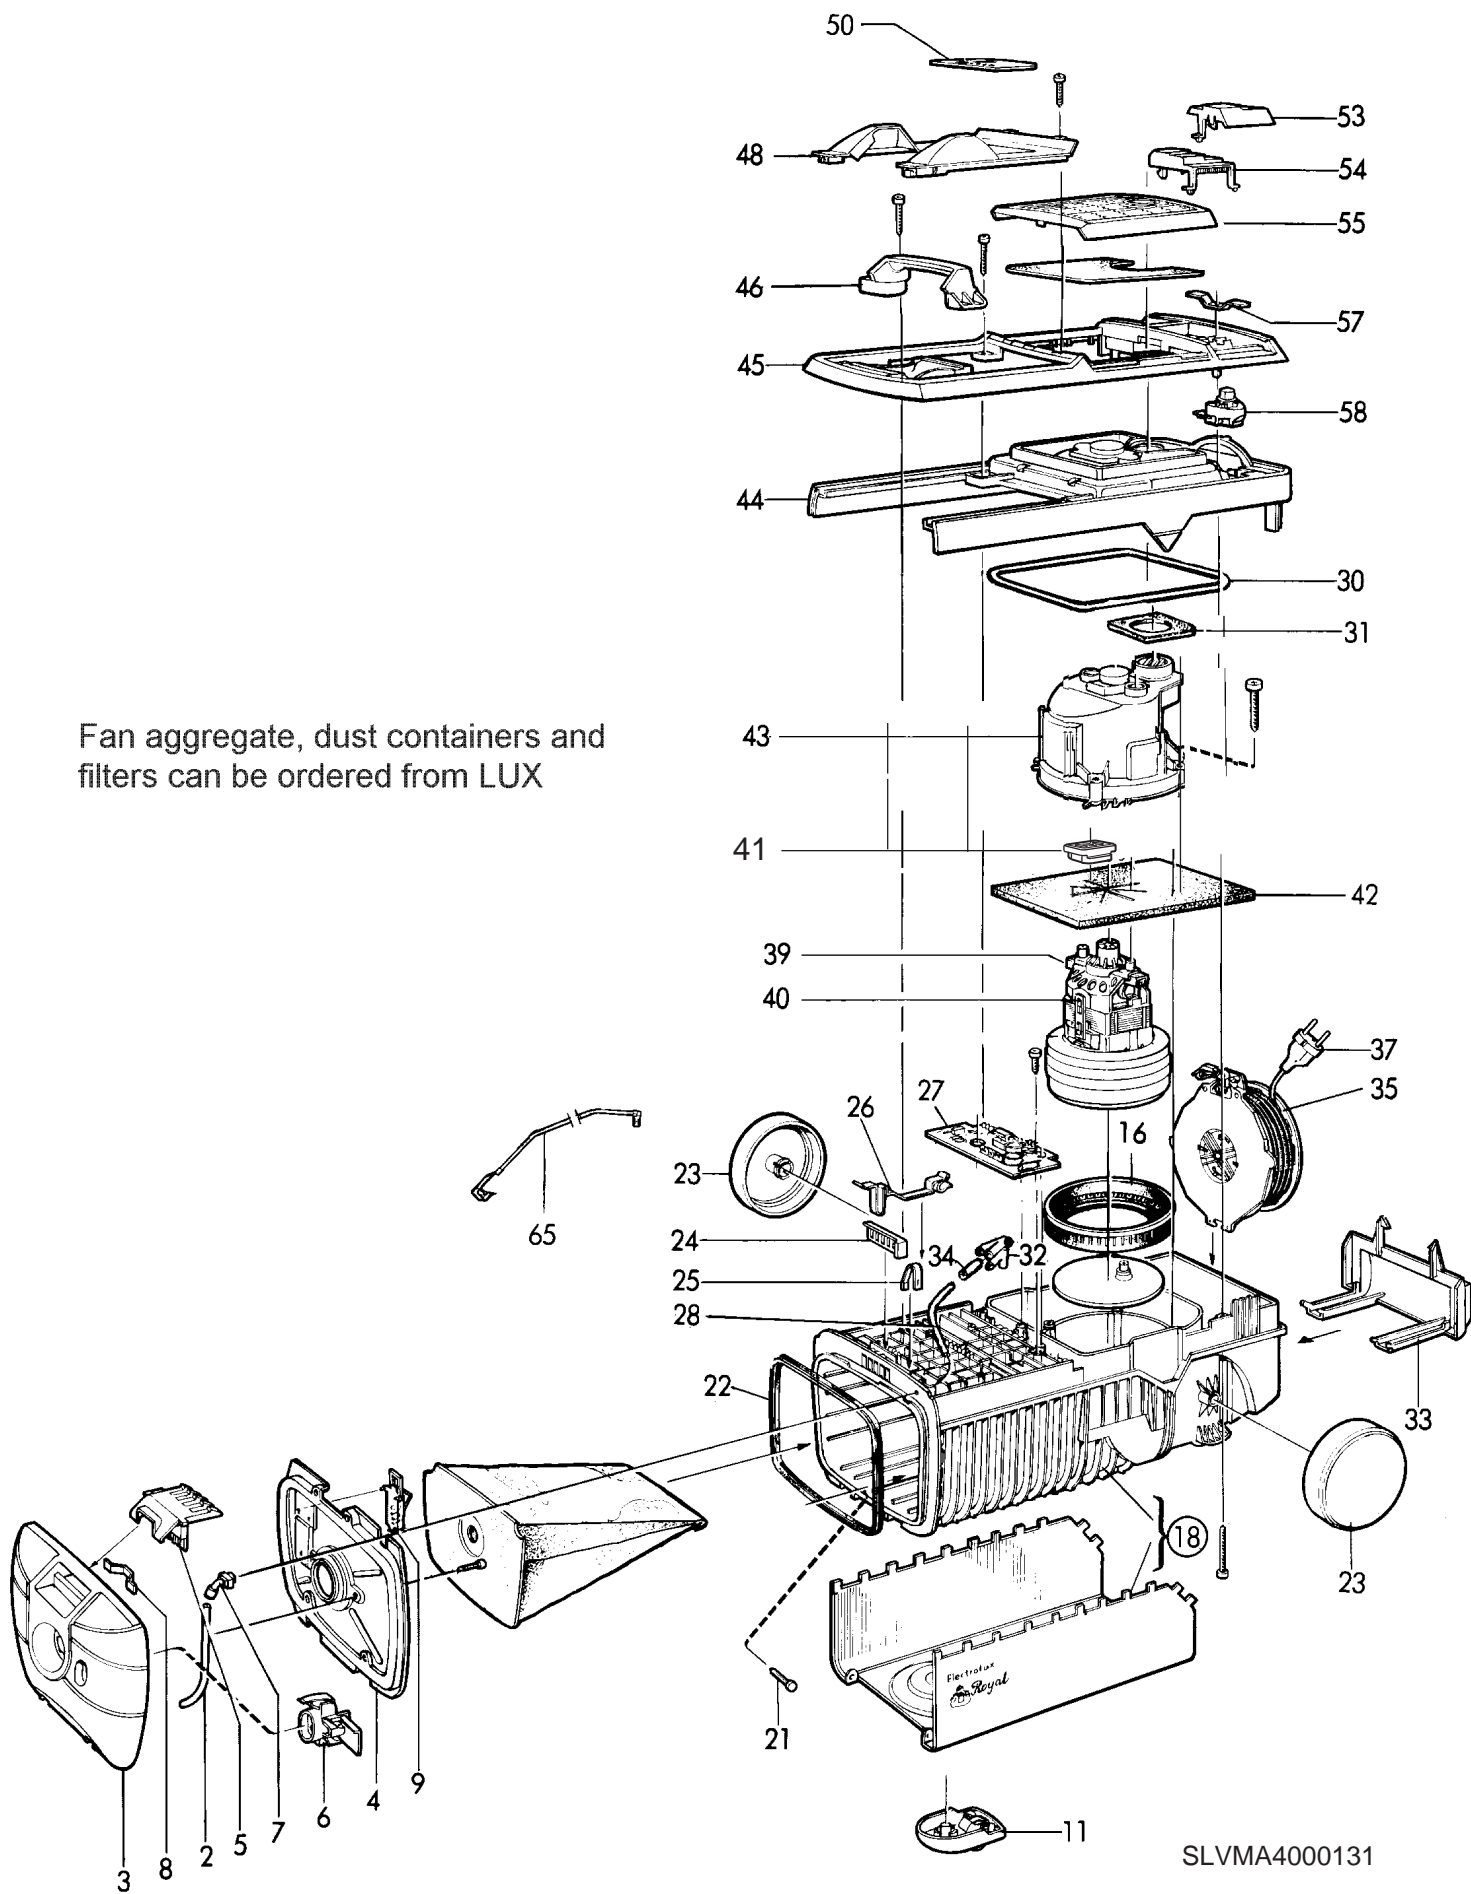

Fan aggregate, dust containers and filters can be ordered from LUX

SLVMA4000131