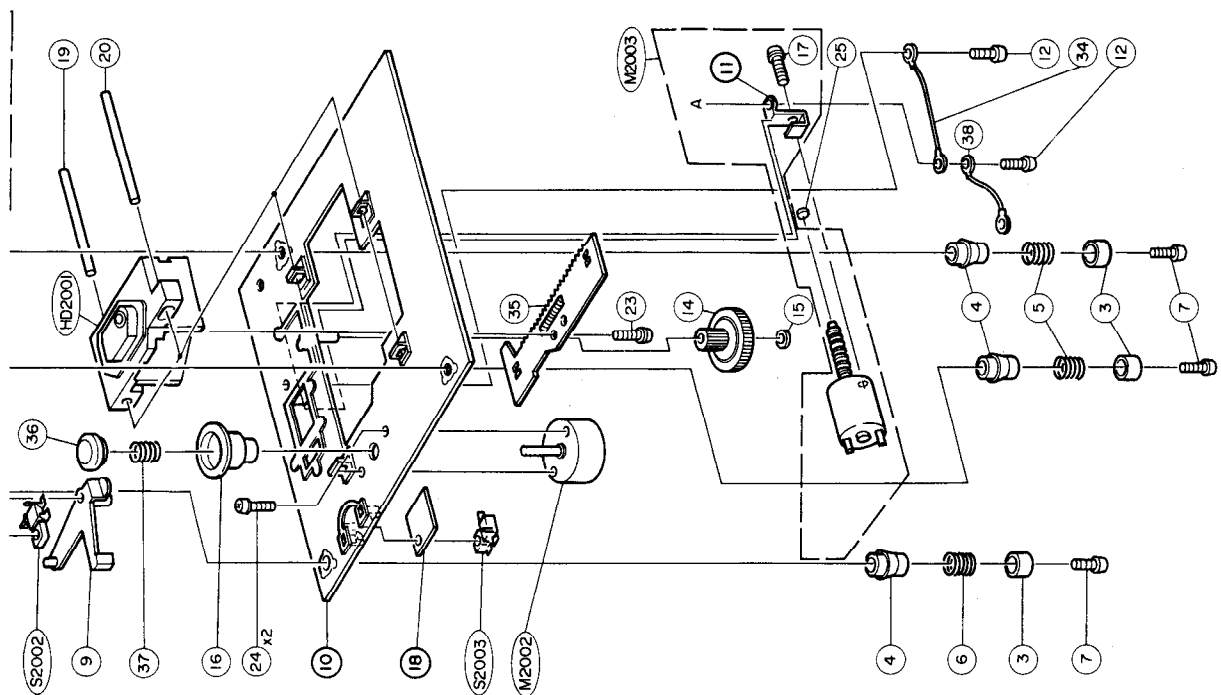

Mechanism Assembly Parts List

Note: The parts without part numbers are not supplied.

Symbol No.	IN-dex	Part No.	Description	Symbol No.	IN-dex	Part No.	Description
1	4-C	01C82819F01	Assy.. Chas. Main				
2	2-C	42A81427F02	Belt, Drive				
3		43A81407F01	Bush. Damper				
4		75A81411F01	Rubber, Damper				
5	3-G	41A81428F03	Spring, Compression				
6	4-G	41A81428F05	Spring, Compression				
7		03S40012G18	Scr.. Tpg(M2.6x6)				
8	2-C	03D40014G19	Scr.. W/Washer (M2.6x5)				
9	4-D	45A81434F01	Arm, SW				
12	2-G	03S44205G30	Scr.. Pan(M2.6x4)				
13	2-C	75S12196W06	Cushion, Rubber				
14	3-F	44A81401F01	Gear, Worm Wheel				
15	3-F	04A41345F02	Washer, Lock(M1.7)				
16	4-E	49B81414F01	Disc, Table				
17	2-F	03D40014G61	Scr.. W/Washer(M2x5)				
19	2-D	47A81426F01	Shaft, Head				
20	2-D	47A81426F02	Shaft, Head				
23	3-F	03S70494F01	Scr.. Bind(M2x5)				
24	4-E	03D40014G07	Scr.. W/Washer(M2x4)				
25	2-F	43A41182P02	Ball, Steel				
26	4-C	01C10716W01	Assy.. Tray Disc				
28	2-B	45C81418F04	Arm, Clamp				
29	3-A	07A81413F01	Bkt.. Magnet				
30	3-B	49A81403F01	Wheel, Clamp				
31	3-A	59T81430F01	Magnet				
32	2-B	41B81429F02	Spring, Extension				
33	3-A	03S70494F08	Scr.. Pan(M2x5)				
34	2-G	01T92483F01	Assy.. Lug Wire 1P				
35	3-E	01A82823P01	Assy.. Rack				
36	3-D	49B81417F01	Disc, Guide				
37	4-D	41A81428F01	Spring, Compression				
38	2-G	01T84733F11	Assy.. Lug Wire