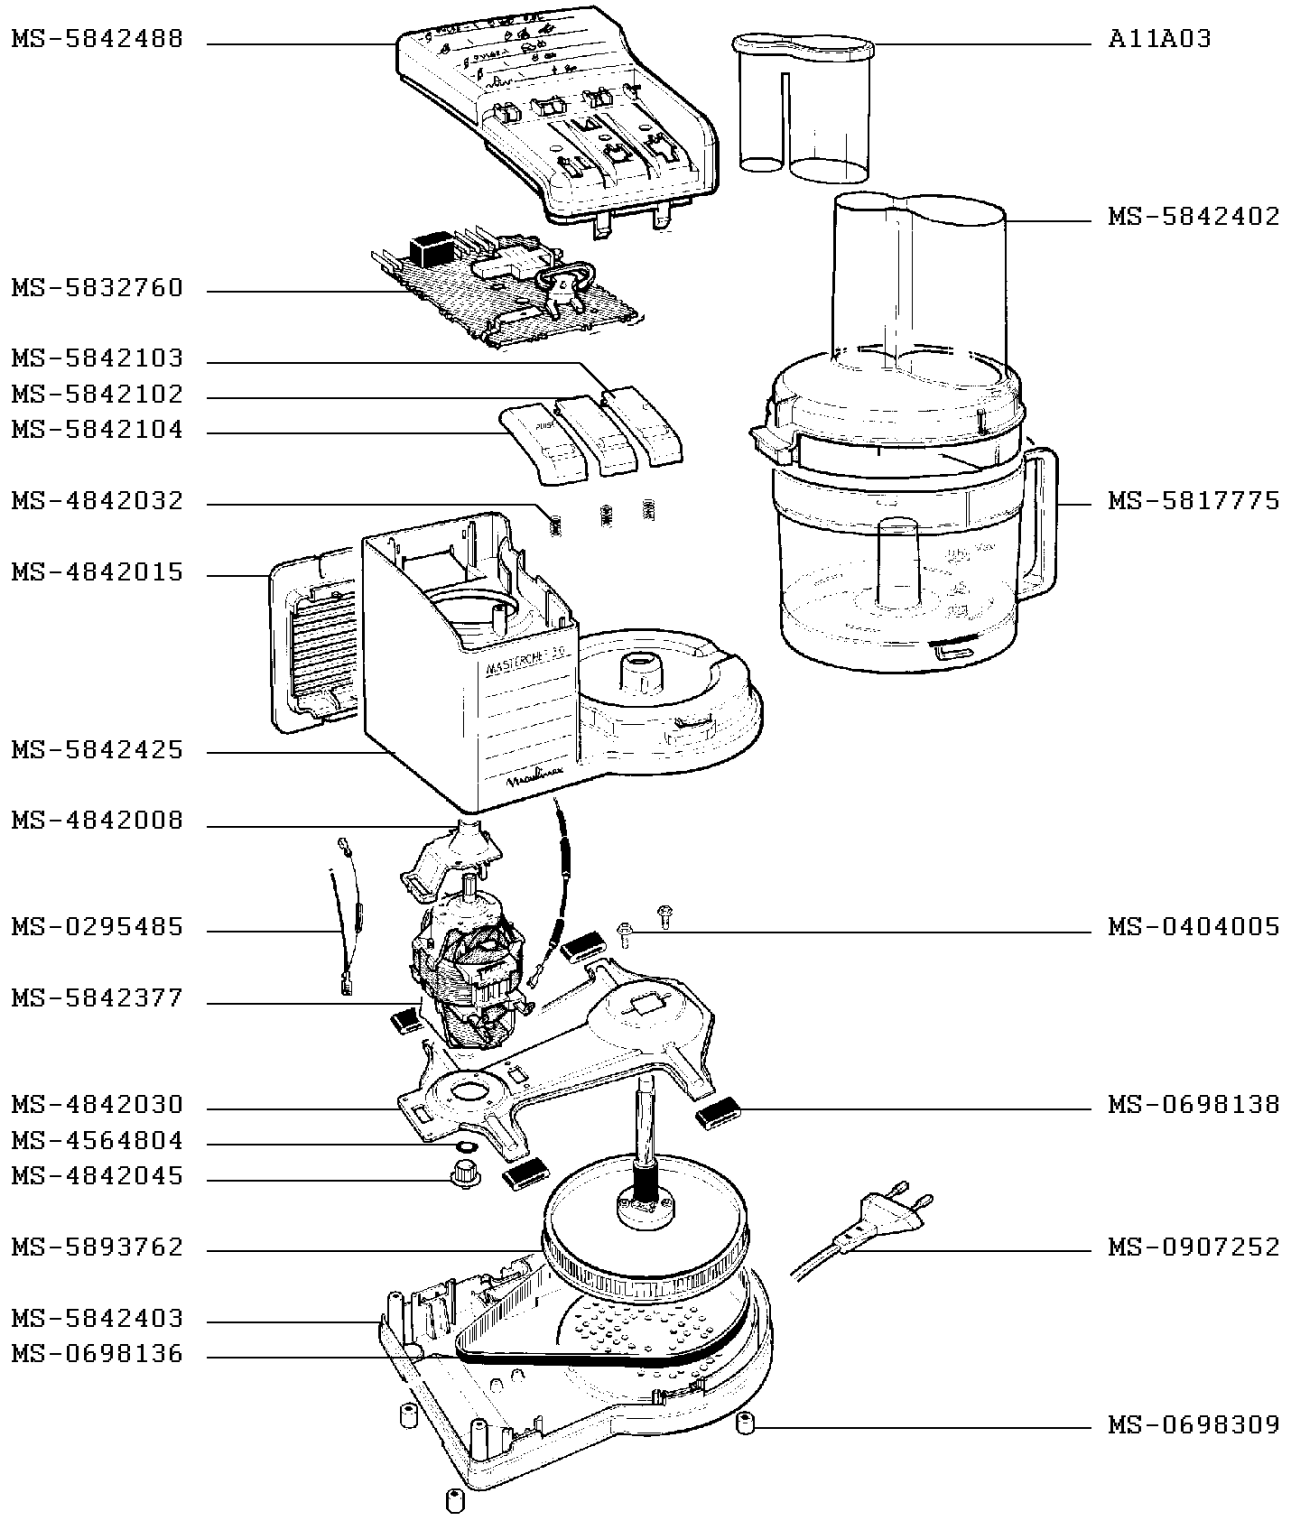

ROBOT MASTERCHEF 350

AB6621(0)

ROBOT MASTERCHEF 350

AB6621(0)