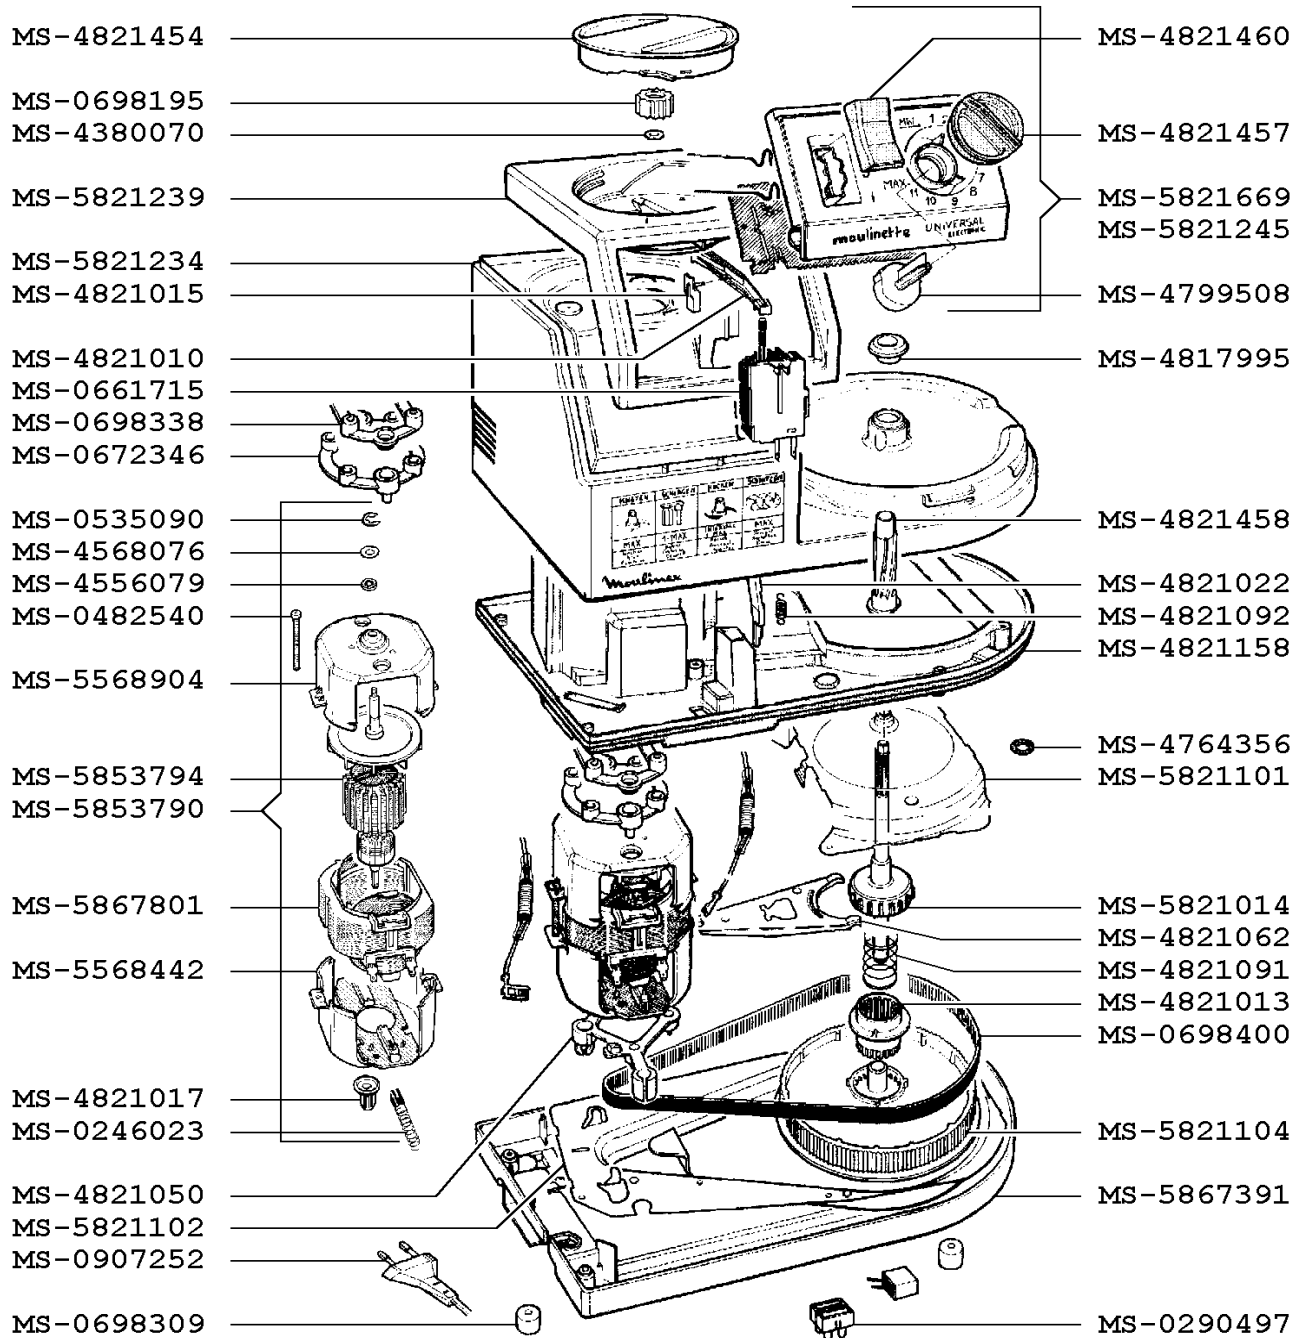

# ROBOT MASTERCHEF 65 ELECTRONIC

A8902D(0)

CREATION

EDITION

12/1/2003

PAGE

2/3

PAYS

FI

FAMILLE

III

Moulinex

# ROBOT MASTERCHEF 65 ELECTRONIC

A8902D(0)

CREATION

EDITION

12/1/2003

PAGE

3/3

PAYS