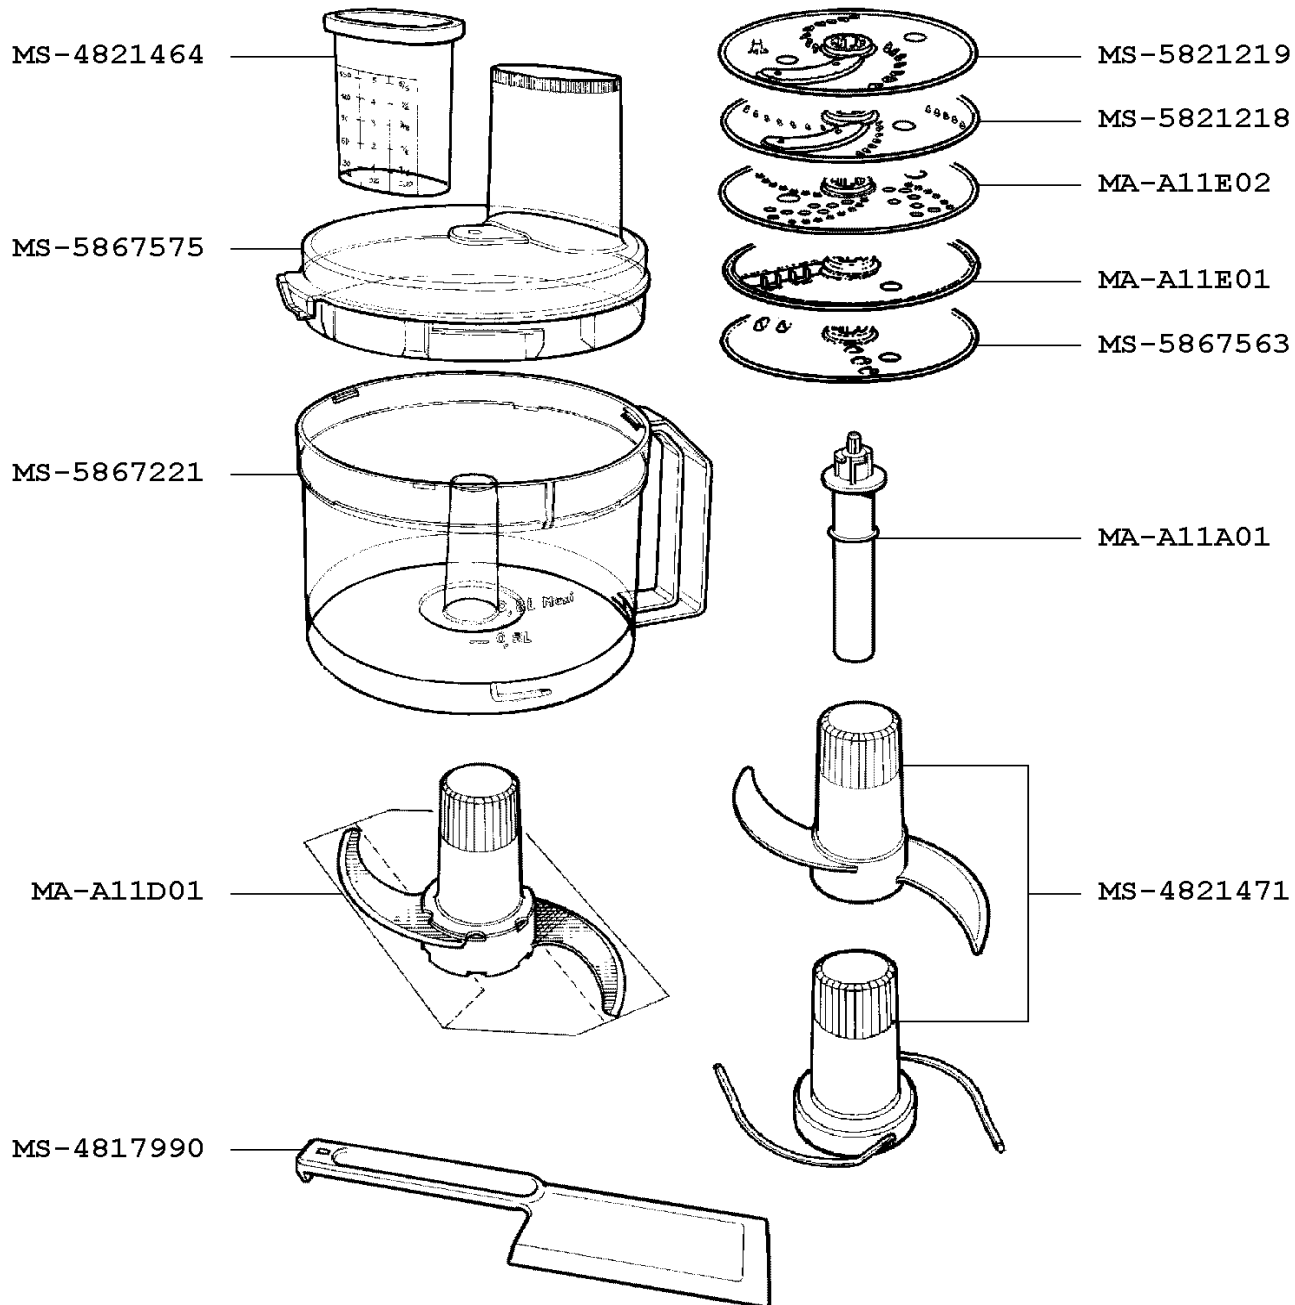

# ROBOT MASTERCHEF 65 ELECTRONIC

A8902D(0)

CREATION

EDITION

12/1/2003

PAGE

1/3

PAYS