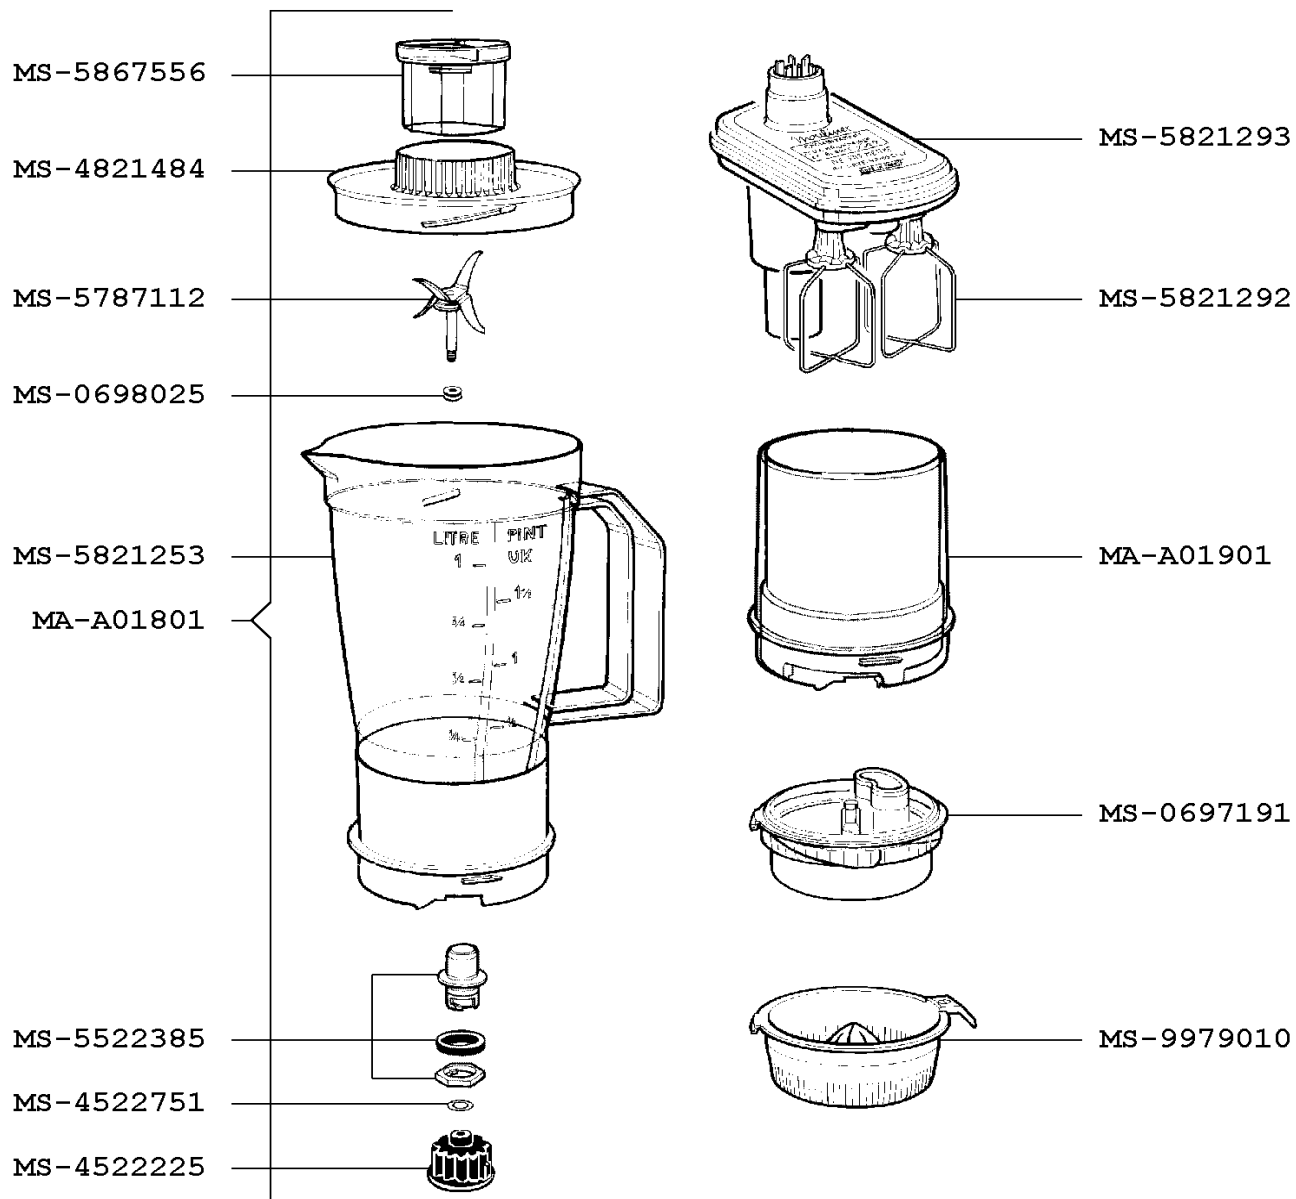

# ROBOT MASTERCHEF 65 ELECTRONIC

A8902D(0)

CREATION

EDITION

12/1/2003

PAGE

2/3

PAYS