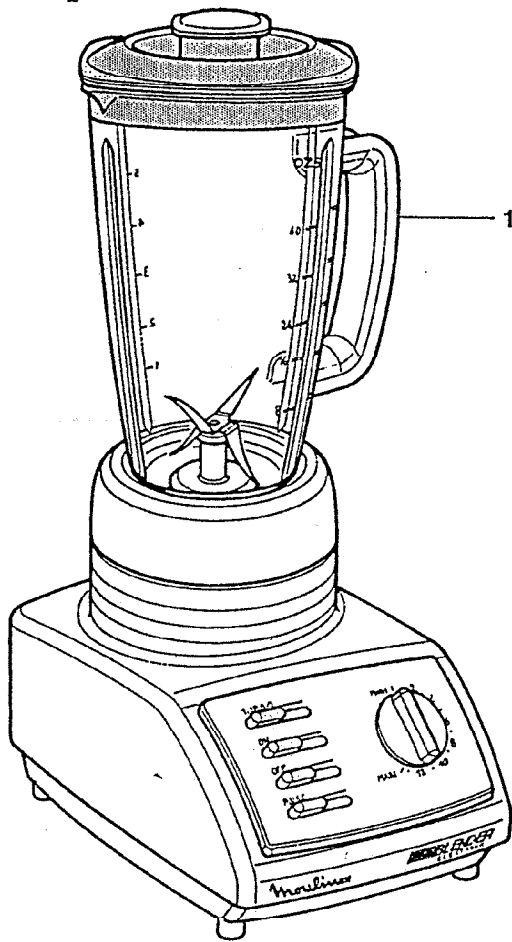

WMO 210

Moulinex

BLOKKER

TYPE: D72 CODE: 45 0 NL  
46 0 SK

TURBO BLENDER Electronic

BLANC

07-92

1