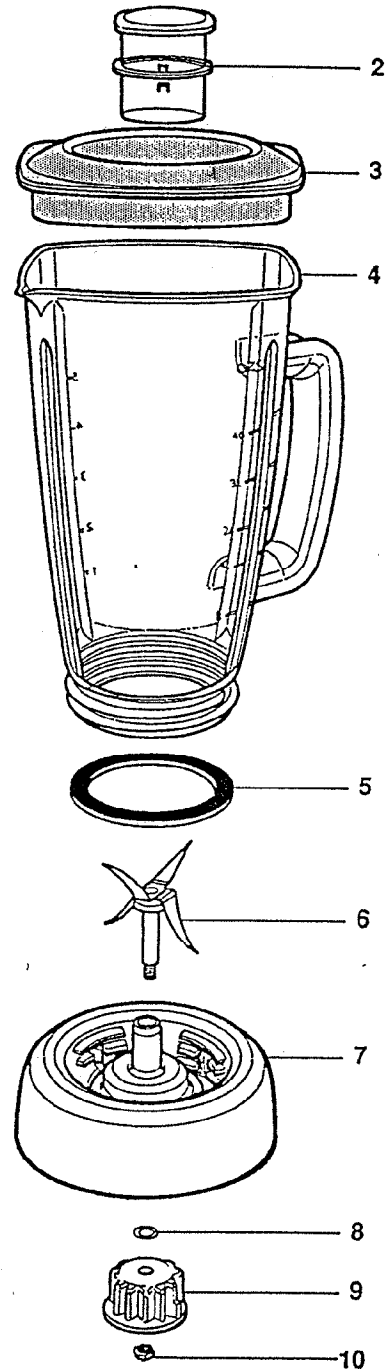

WMO 210

Moulinex

BLOKKER

TYPE: D72 CODE: 45 0 NL  
46 0 SK

TURBO BLENDER Electronic

BLANC

07-92

1