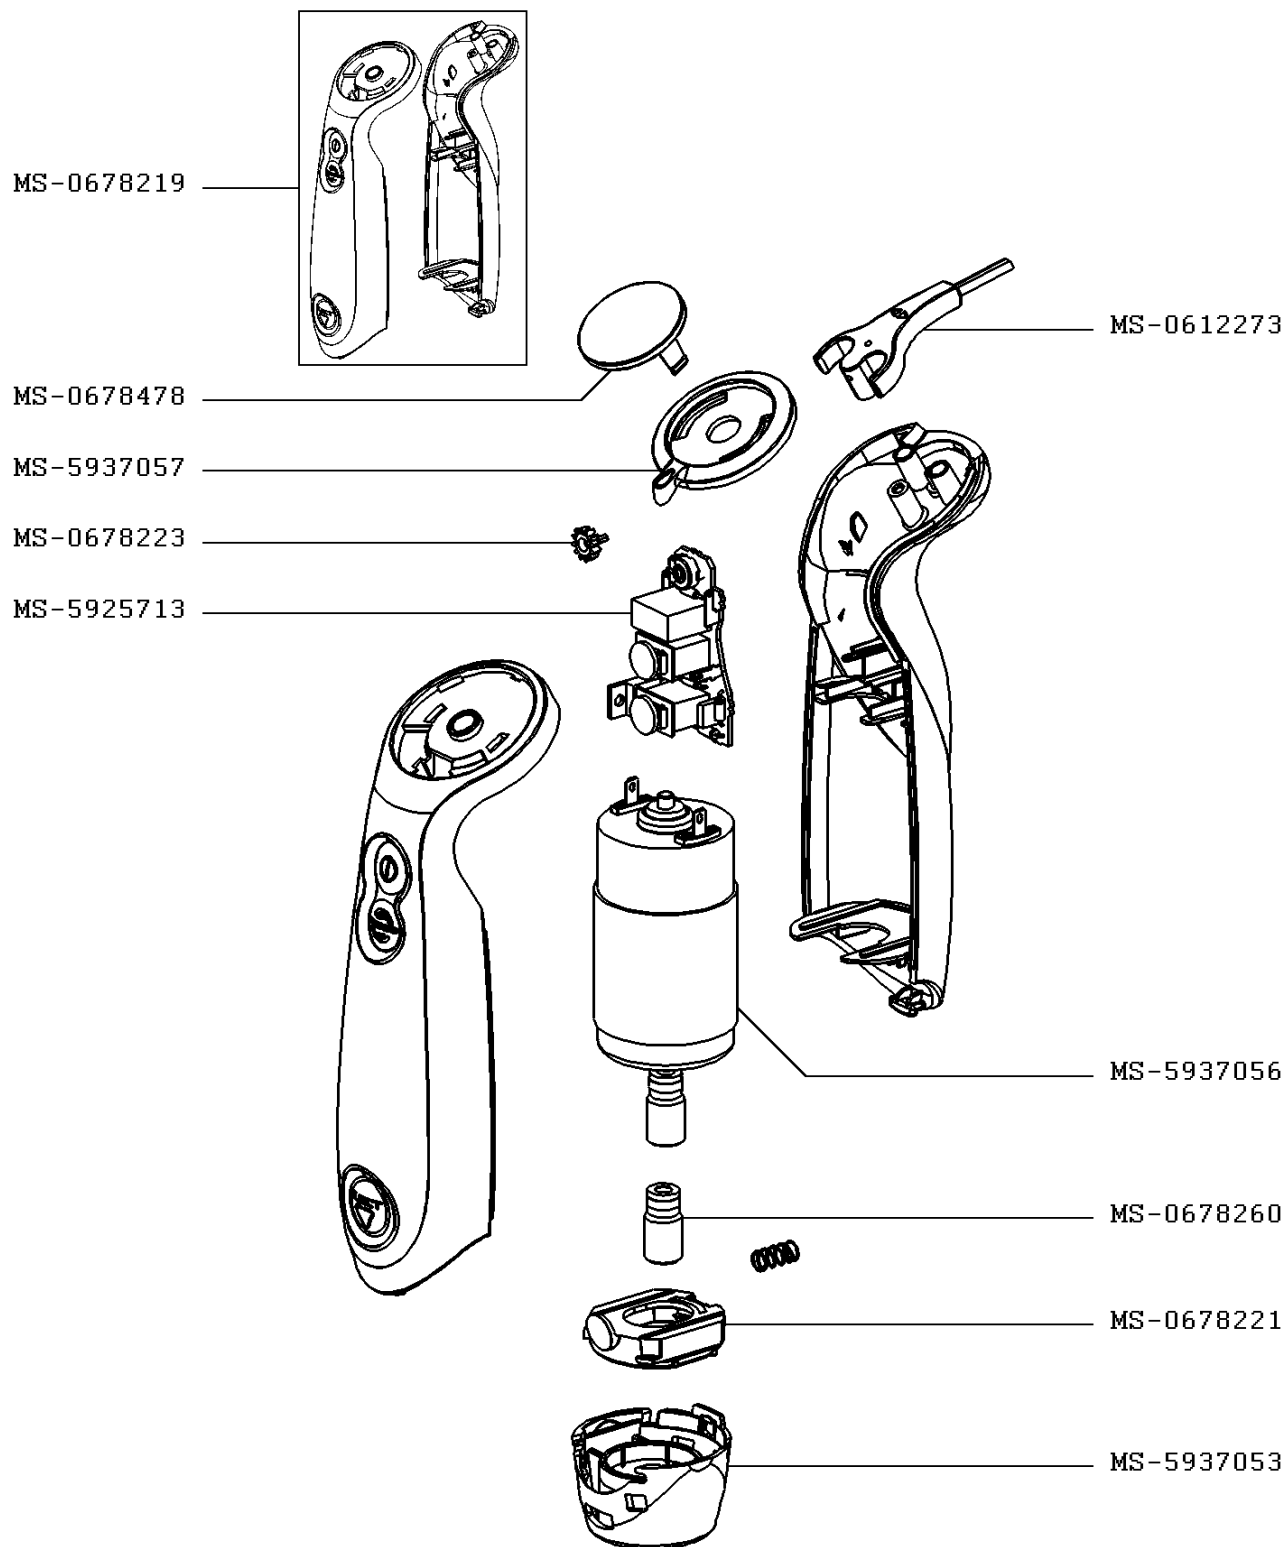

Moulinex

MIXER CLICK AND MIX 600

DD702141/60

CREATION
EDITION

16/03/2007
13/01/2011

PAGE
2/2

PAYS
ES

FAMILLE
III