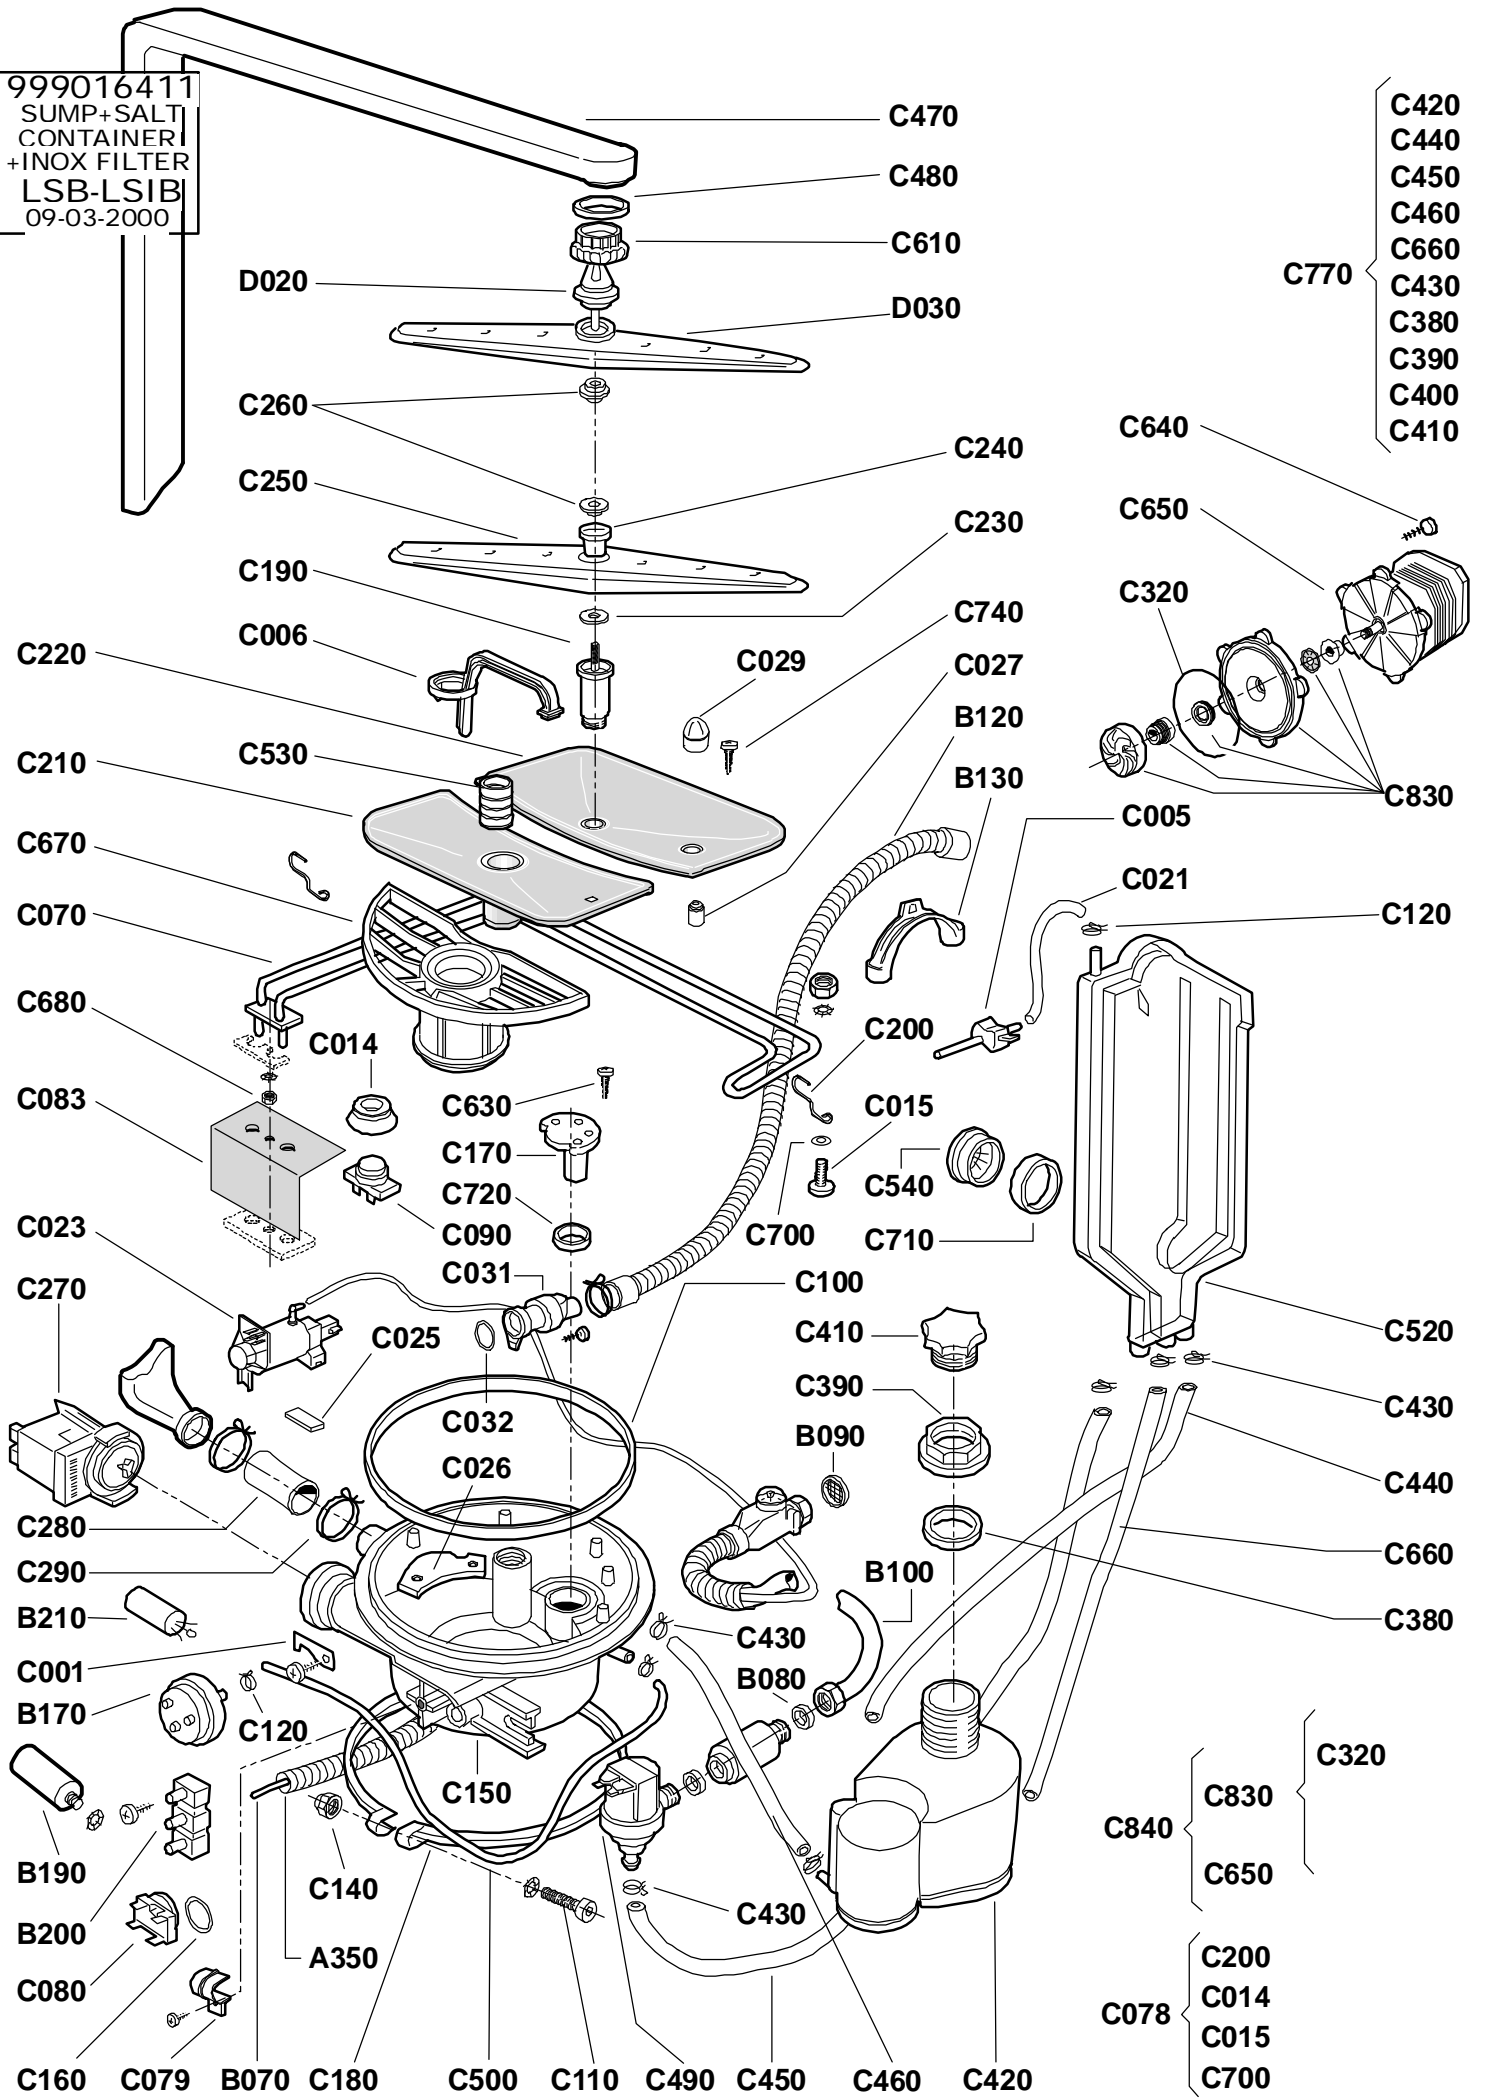

999016411
 SUMP+SALT
 CONTAINER
 +INOX FILTER
 LSB-LSIB
 09-03-2000

- C420
- C440
- C450
- C460
- C660
- C770
- C430
- C380
- C390
- C400
- C410

- C840
- C830
- C650
- C200
- C014
- C015
- C078
- C700