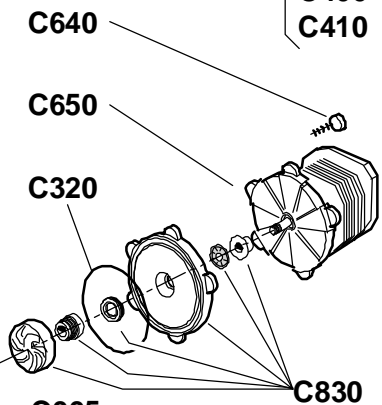

999016411
 SUMP+SALT
 CONTAINER
 +INOX FILTER
 LSB-LSIB
 09-03-2000

- C420
- C440
- C450
- C460
- C660
- C770
- C430
- C380
- C390
- C400
- C410

- C840
- C830
- C650
- C200
- C014
- C015
- C078
- C700