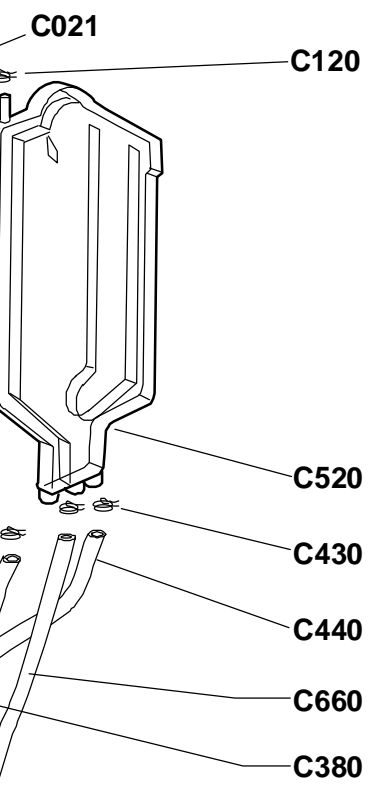

999016411
 SUMP+SALT
 CONTAINER
 +INOX FILTER
 LSB-LSIB
 09-03-2000

- C420
- C440
- C450
- C460
- C660
- C770
- C430
- C380
- C390
- C400
- C410

- C840
- C830
- C650
- C200
- C014
- C015
- C078
- C700