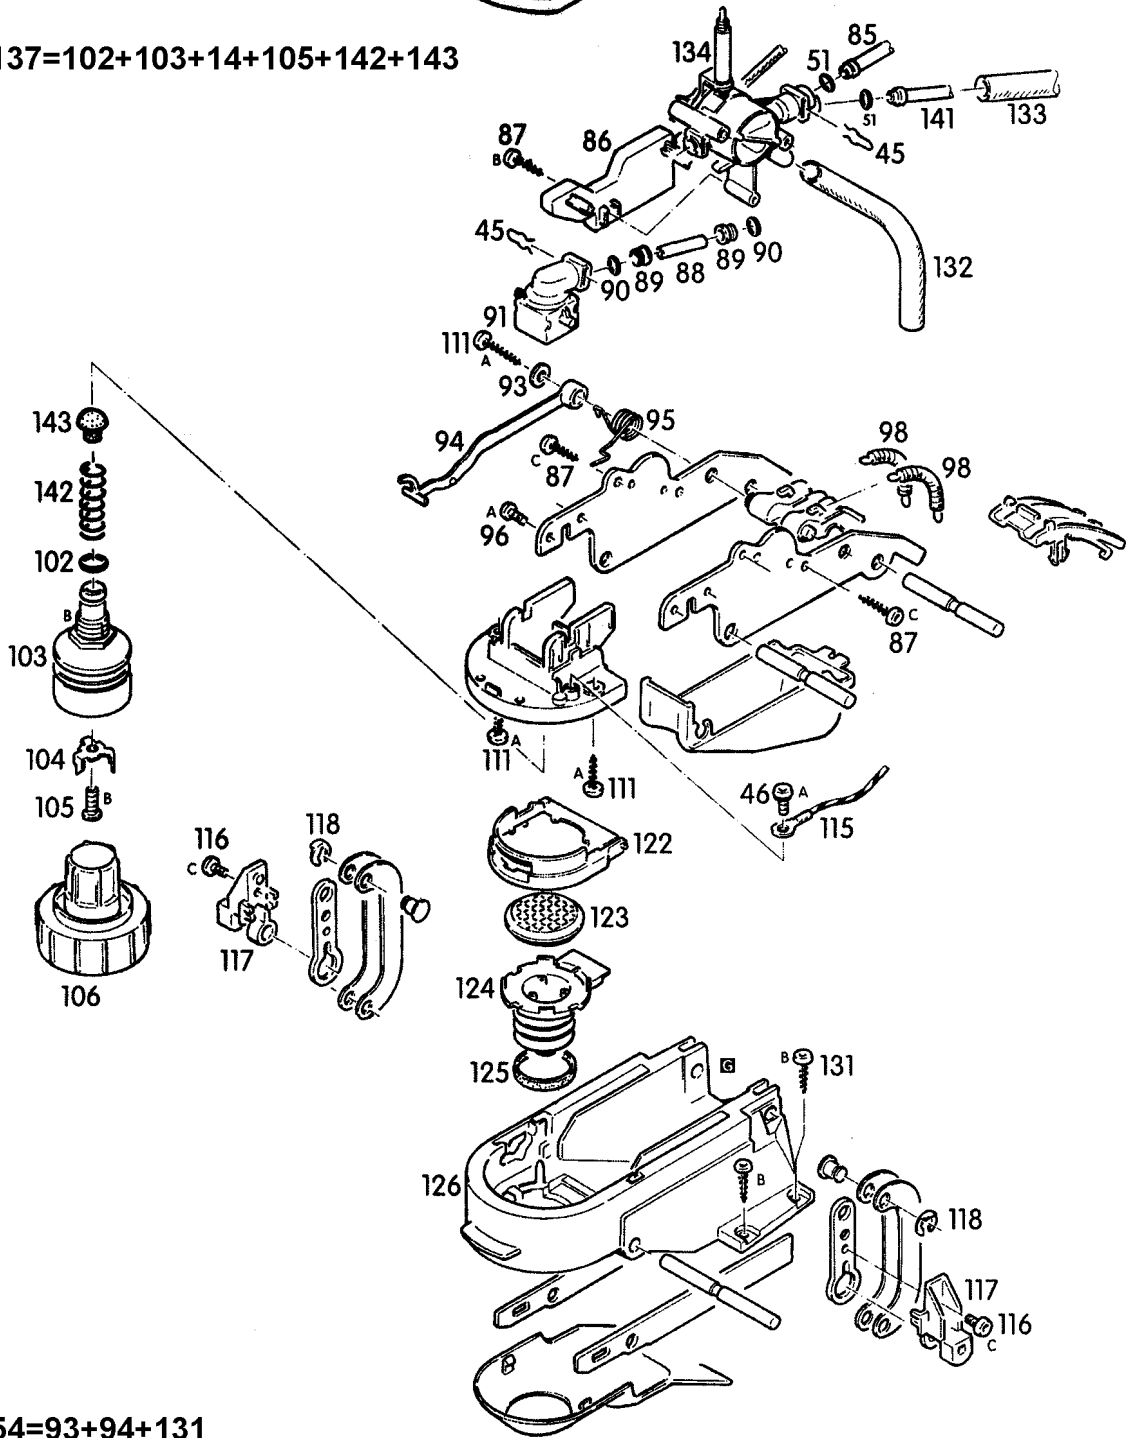

139=12+45+87+91+94+95+96+97  
 98+99+108+109+112+113+129+135+136

137=102+103+14+105+142+143

154=93+94+131

153=140+102+103+104+105+138

Pos.	Code	Description
001	ES0043381	SUPPORT
002	ES0044129	SIDE RIGHT
003	ES0044122	SIDE LEFT
004	ES0026377	TRAY
005	ES0036257	CONTAINER
006	ES0026378	COVER
007	ES0025427	STOPPER
008	ES0027295	FLOAT
009	ES0029428	CLOSURE
010	ES0026373	RING
011	ES0040417	VALVE
012	ES0016052	SCREW
013	ES0024863	SCREW
014	ES0010585	RING
015	ES0010586	DIFFUSER
016	ES0026374	CUP PLATE
017	ES0026089	COLLAR
018	ES0038586	FOOT
019	ES0036769	TANK
020	ES0037508	BOTTOM
021	ES0027120	SUPPORT
030	ES0043390	CONTROL PANEL
031	ES0043365	SUPPORT
032	ES0025419	COVER
033	ES0025418	CLOSURE
035	ES0035246	BOILER
036	ES0006517	PROTECTION
037	ES0042570	CONNECTION
038	ES0001053	SPACER
039	ES0001442	FASTENER
040	ES0036239	TUBE
041	ES0041936	CONNECTION
042	ES0037384	CLIP
043	ES0021542	CLIP
044	ES0005245	RING
045	ES0005470	CLIP
046	ES0019799	SCREW

047	ES0036863	SCREW
049	ES0036234	SUPPORT
050	ES0023033	WASHER
051	ES0071881	O-RING
052	ES0001565	O-RING
053	ES0026549	O-RING
054	ES0025450	SUPPORT
055	ES0009212	TUBE
056	ES0027673	TUBE
057	ES0005454	TUBE
058	ES0025298	LED
059	ES0043349	BOARD
060	ES0043382	CABLE
061	ES0018526	PUMP
062	ES0042576	SWITCH
063	ES0042577	SWITCH
064	ES0015448	SENSOR
065	ES000	*NOT AVAILABLE
066	ES0026677	THERMOBLOCK
067	ES0027113	CLIP
068	ES0025156	THERMOSTAT
070	ES0028537	TUBE
071	ES0006057	O-RING
072	ES0025879	PROTECTION
073	ES0040854	TUBE
074	ES0012002	O-RING
075	ES0040855	CONNECTION
076	ES0037226	FROTHER
077	ES0036685	RING
078	ES0036710	BUSH
079	ES0036686	SUPPORT
080	ES0024394	BALL
081	ES0044152	COVER
082	ES0028057	PROFILE
083	ES0024537	SCREW
084	ES0044178	LEVER
085	ES0040268	TUBE
086	ES0024397	ELECTRIC CONTACT