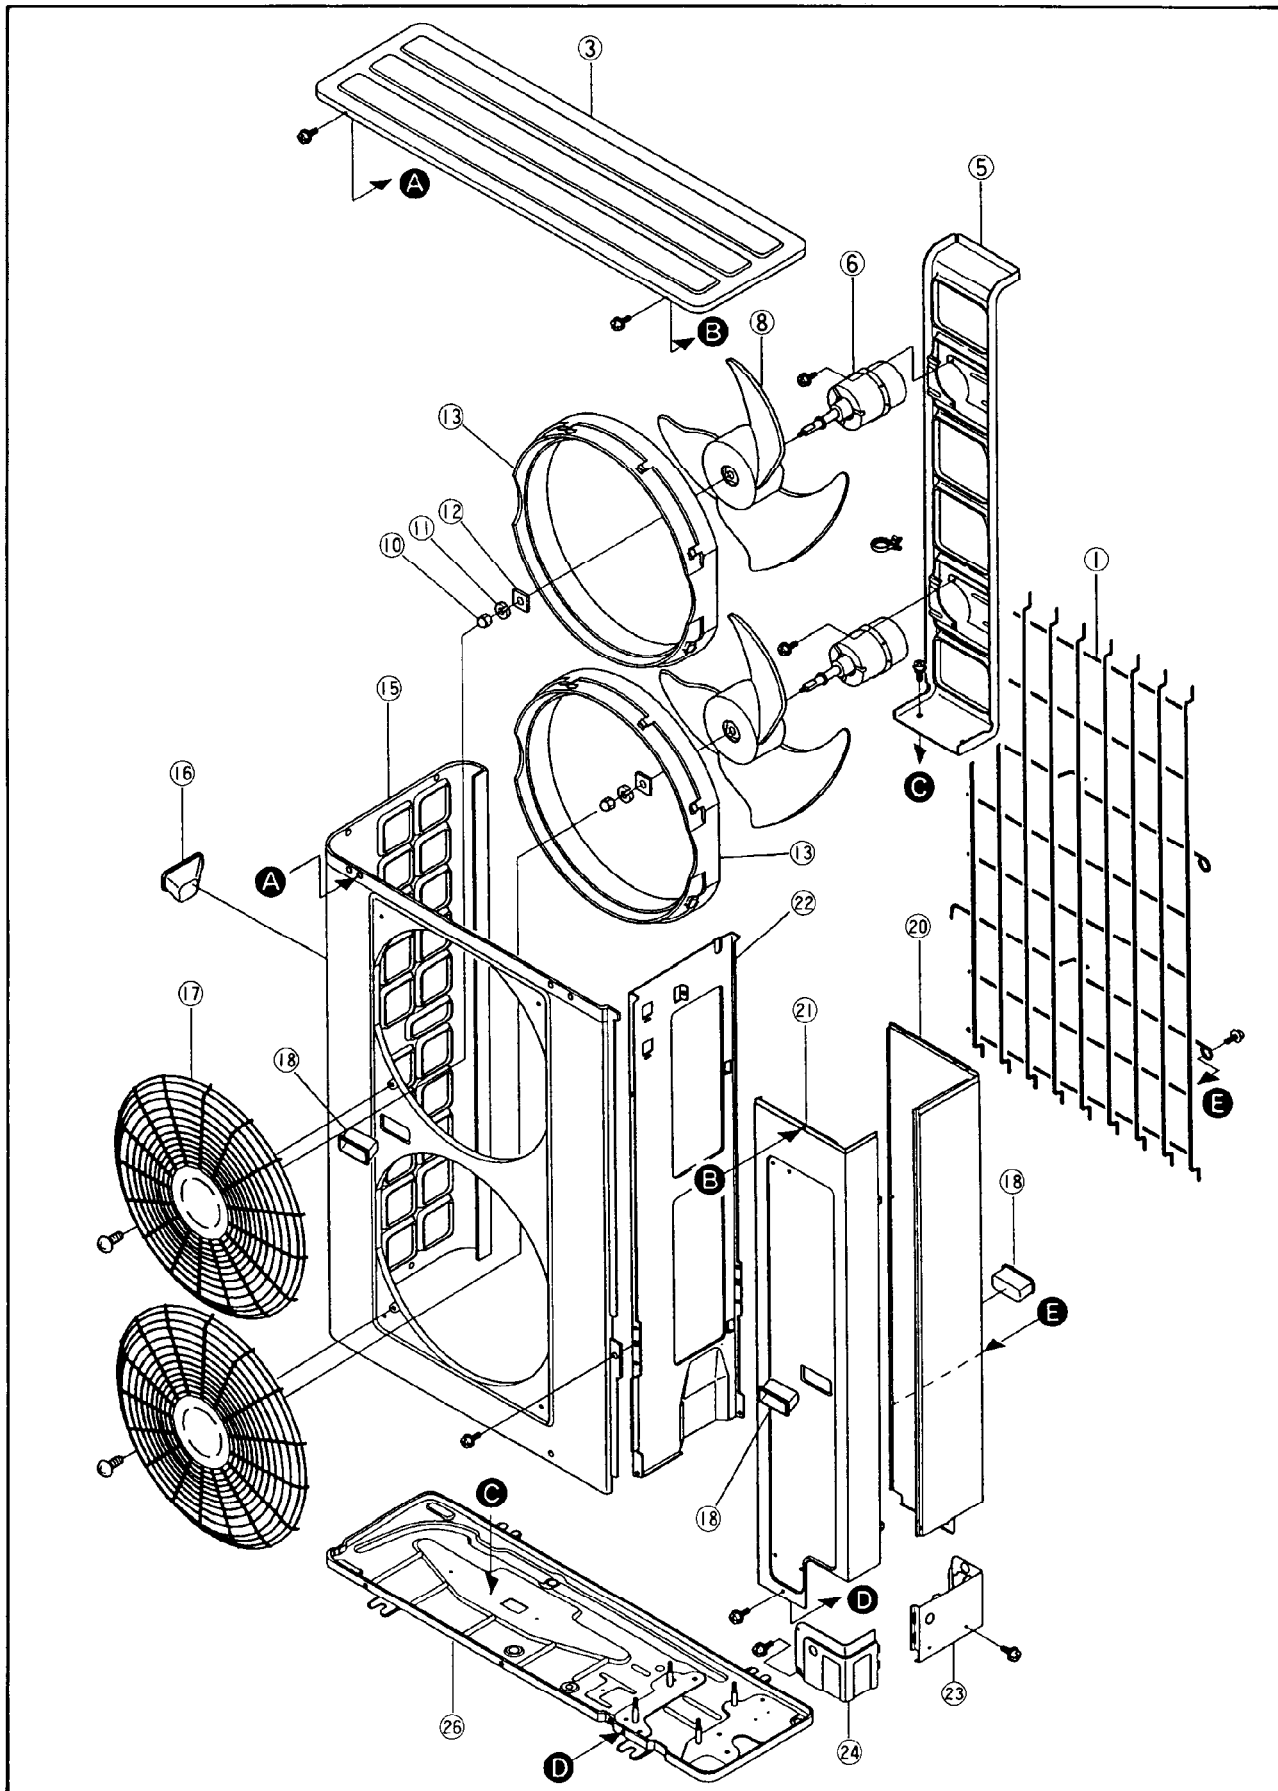

CU-112C52XP, CU-140C53XP, CU-160C53XP