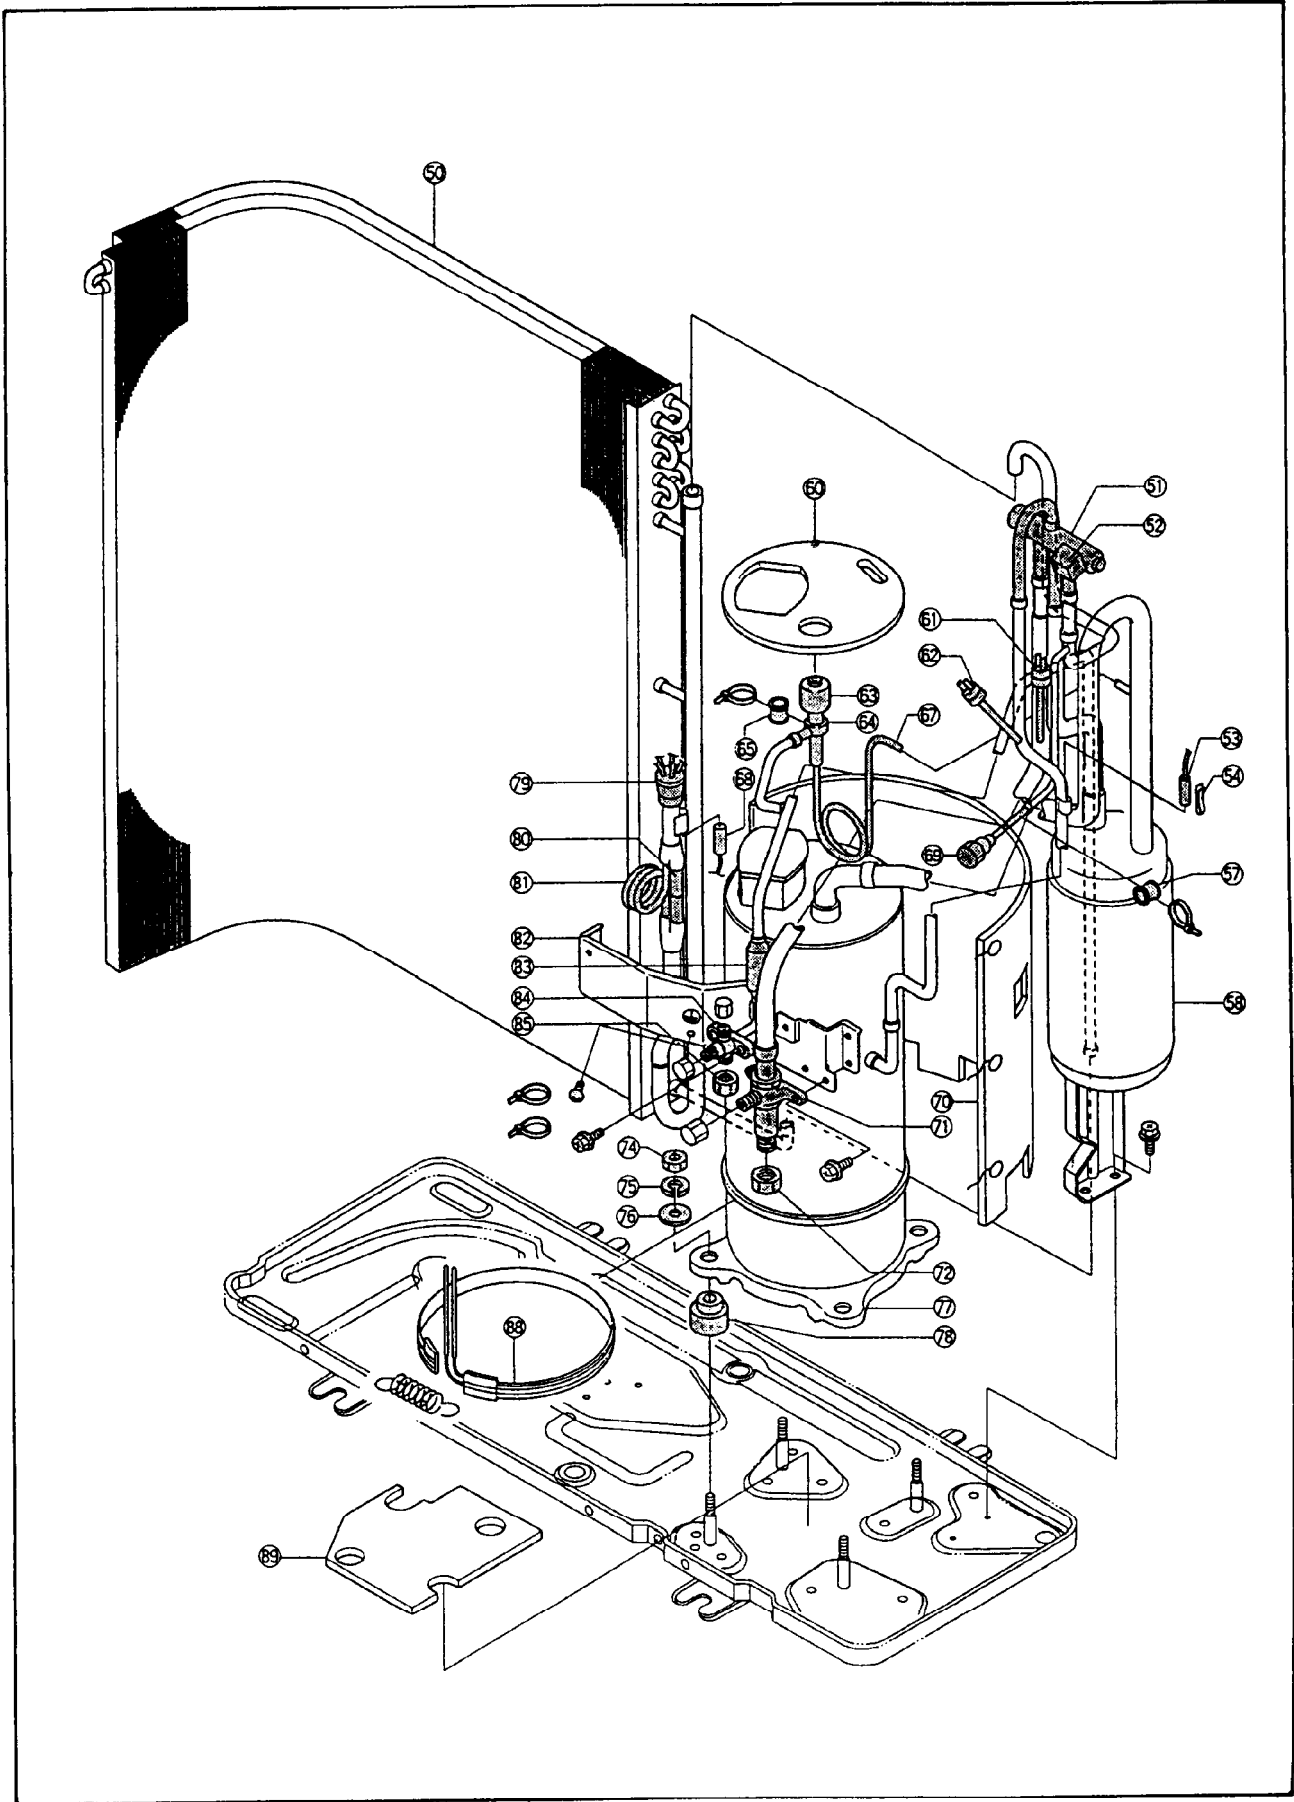

Panasonic Service STWin

29. REPLACEMENT PARTS

CS-71E95JP, CS-80E95JP, CS-112E95JP, CS-140E95JP, CS-160E95JP

CU-71C52HP, CU-71C52XP, CU-80C52HP, CU-80C52XP

CU-71C52HP, CU-71C52XP, CU-80C52HP, CU-80C52XP

CU-71C52HP, CU-71C52XP, CU-80C52HP, CU-80C52XP (Heat pump model)

CU-71C02HP, CU-71C02XP, CU-80C02HP, CU-80C02XP (Cooling only model)

CU-112C52XP, CU-140C53XP, CU-160C53XP

CU-112C52XP, CU-140C53XP, CU-160C53XP

CU-112C52XP, CU-140C53XP, CU-160C53XP (Heat pump model)

CU-112C02XP, CU-140C03XP, CU-160C03XP (Cooling only model)