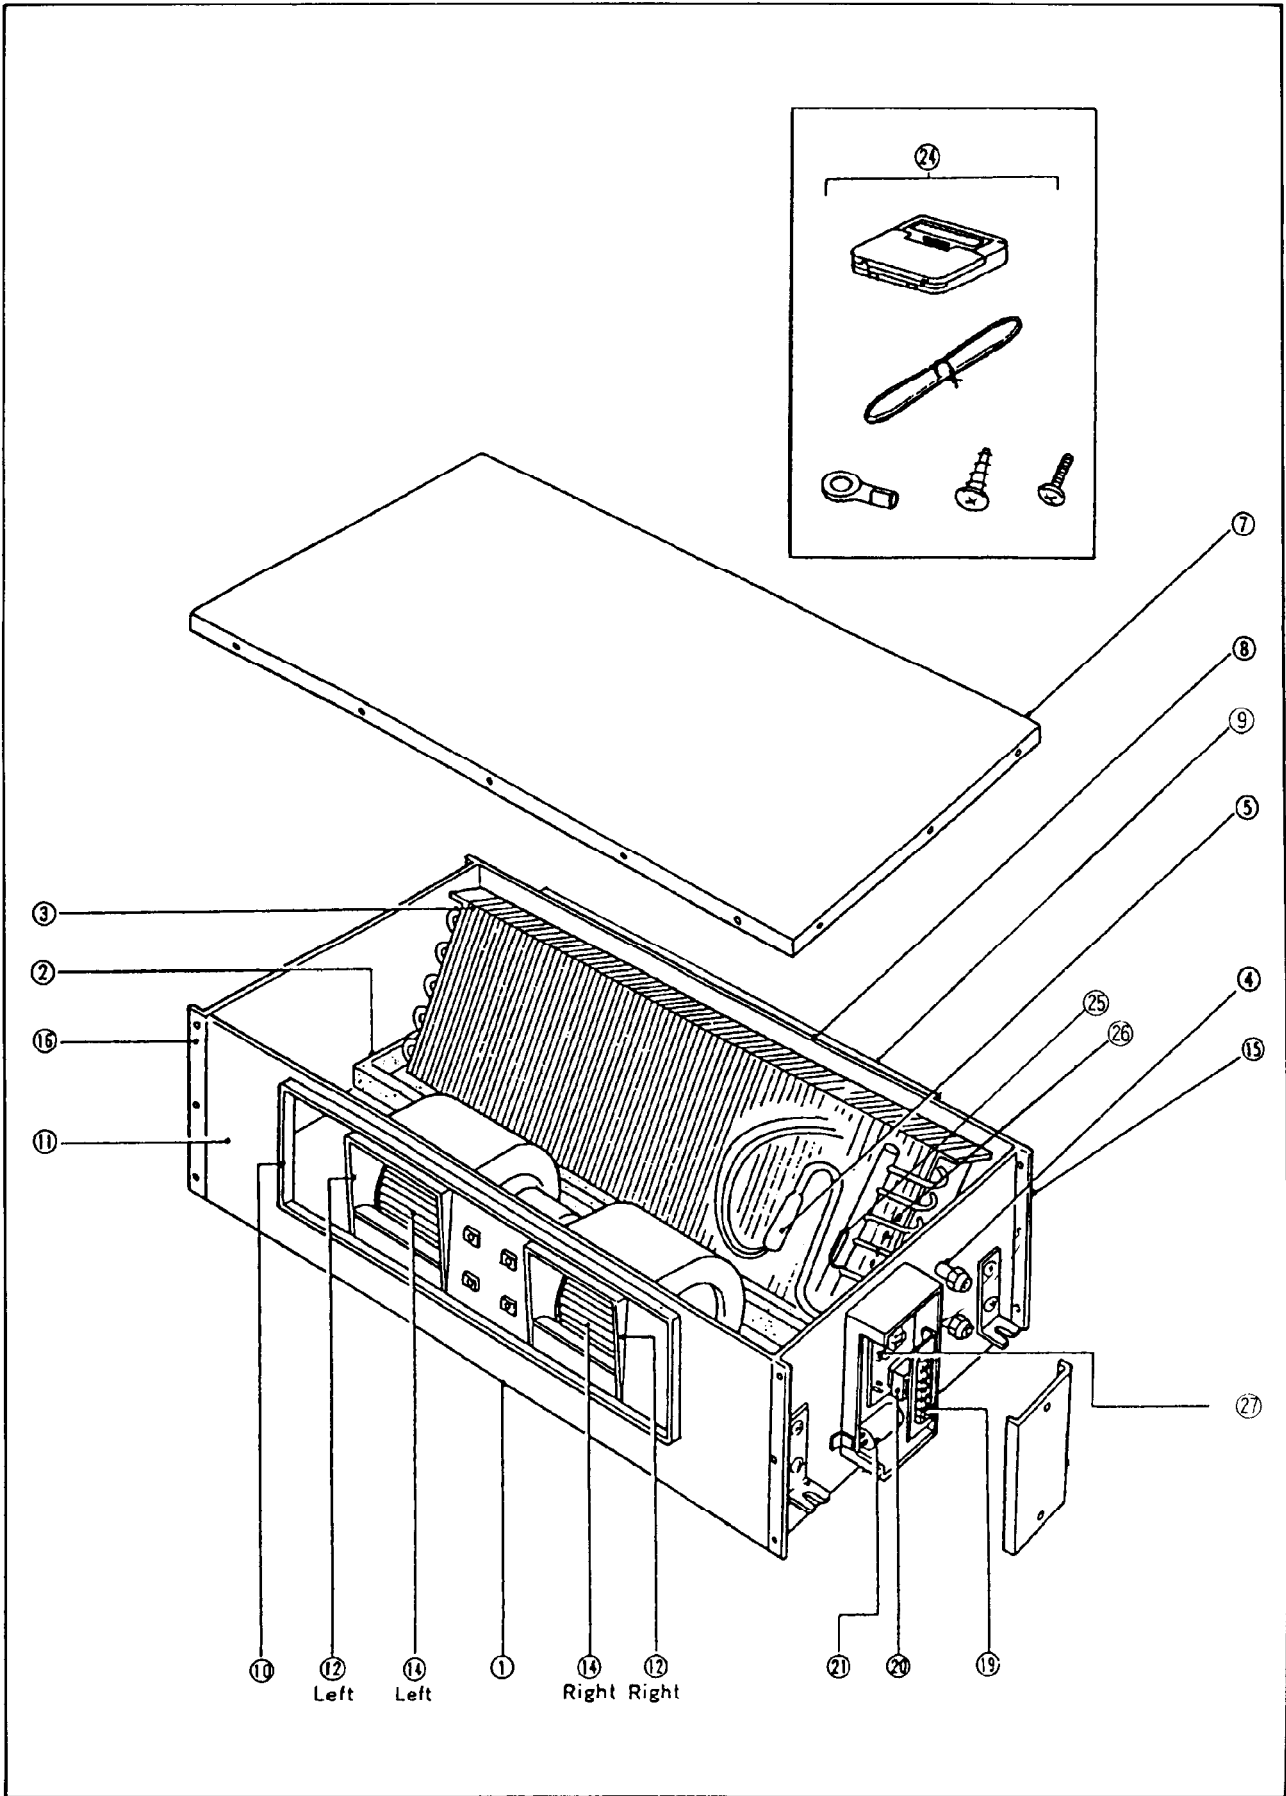

Panasonic Service STWin

29. REPLACEMENT PARTS

CS-71E95JP, CS-80E95JP, CS-112E95JP, CS-140E95JP, CS-160E95JP

CU-71C52HP, CU-71C52XP, CU-80C52HP, CU-80C52XP

CU-71C52HP, CU-71C52XP, CU-80C52HP, CU-80C52XP

CU-71C52HP, CU-71C52XP, CU-80C52HP, CU-80C52XP (Heat pump model)