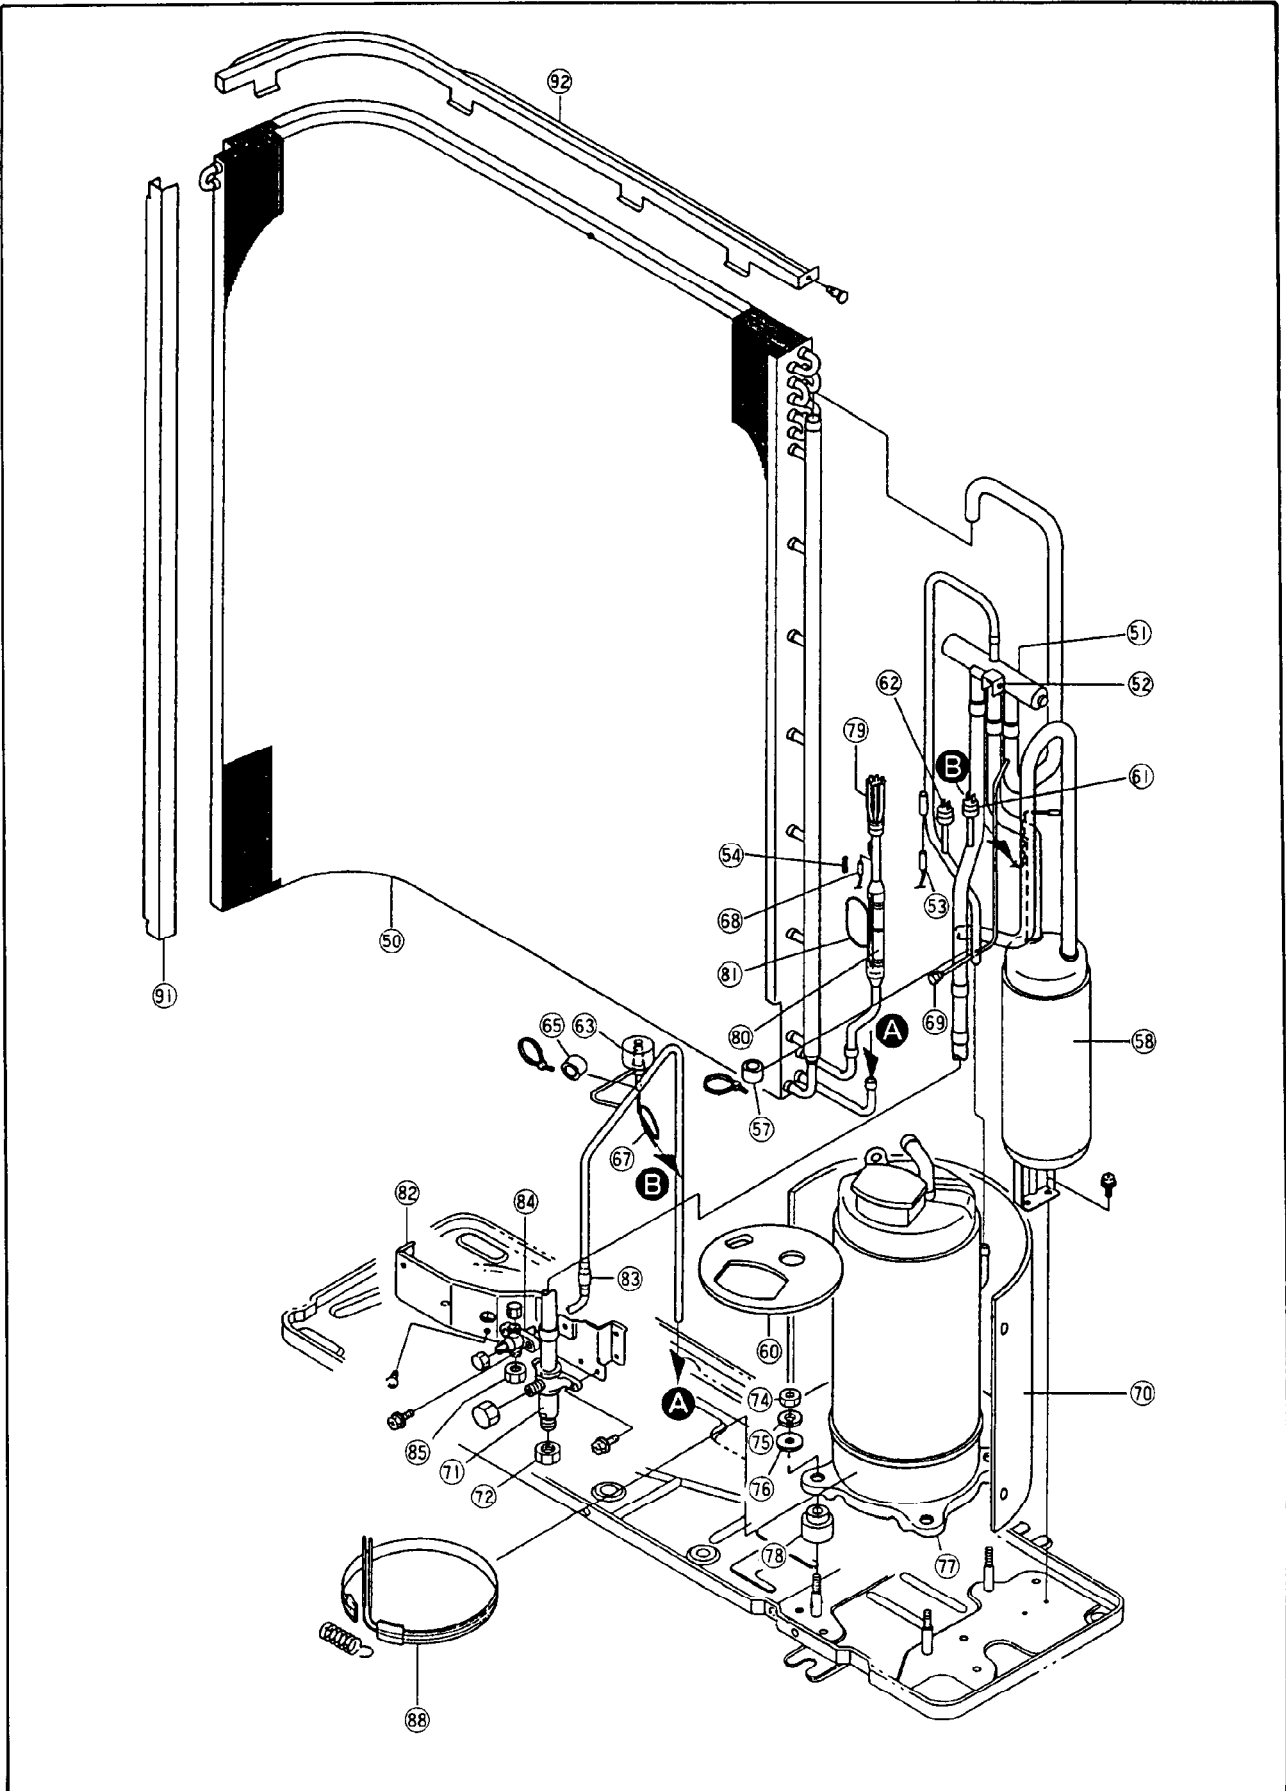

Panasonic Service STWin

29. REPLACEMENT PARTS

CS-71E95JP, CS-80E95JP, CS-112E95JP, CS-140E95JP, CS-160E95JP

CU-71C52HP, CU-71C52XP, CU-80C52HP, CU-80C52XP

CU-71C52HP, CU-71C52XP, CU-80C52HP, CU-80C52XP

CU-71C52HP, CU-71C52XP, CU-80C52HP, CU-80C52XP (Heat pump model)

CU-71C02HP, CU-71C02XP, CU-80C02HP, CU-80C02XP (Cooling only model)

CU-112C52XP, CU-140C53XP, CU-160C53XP

CU-112C52XP, CU-140C53XP, CU-160C53XP

CU-112C52XP, CU-140C53XP, CU-160C53XP (Heat pump model)

CU-112C02XP, CU-140C03XP, CU-160C03XP (Cooling only model)