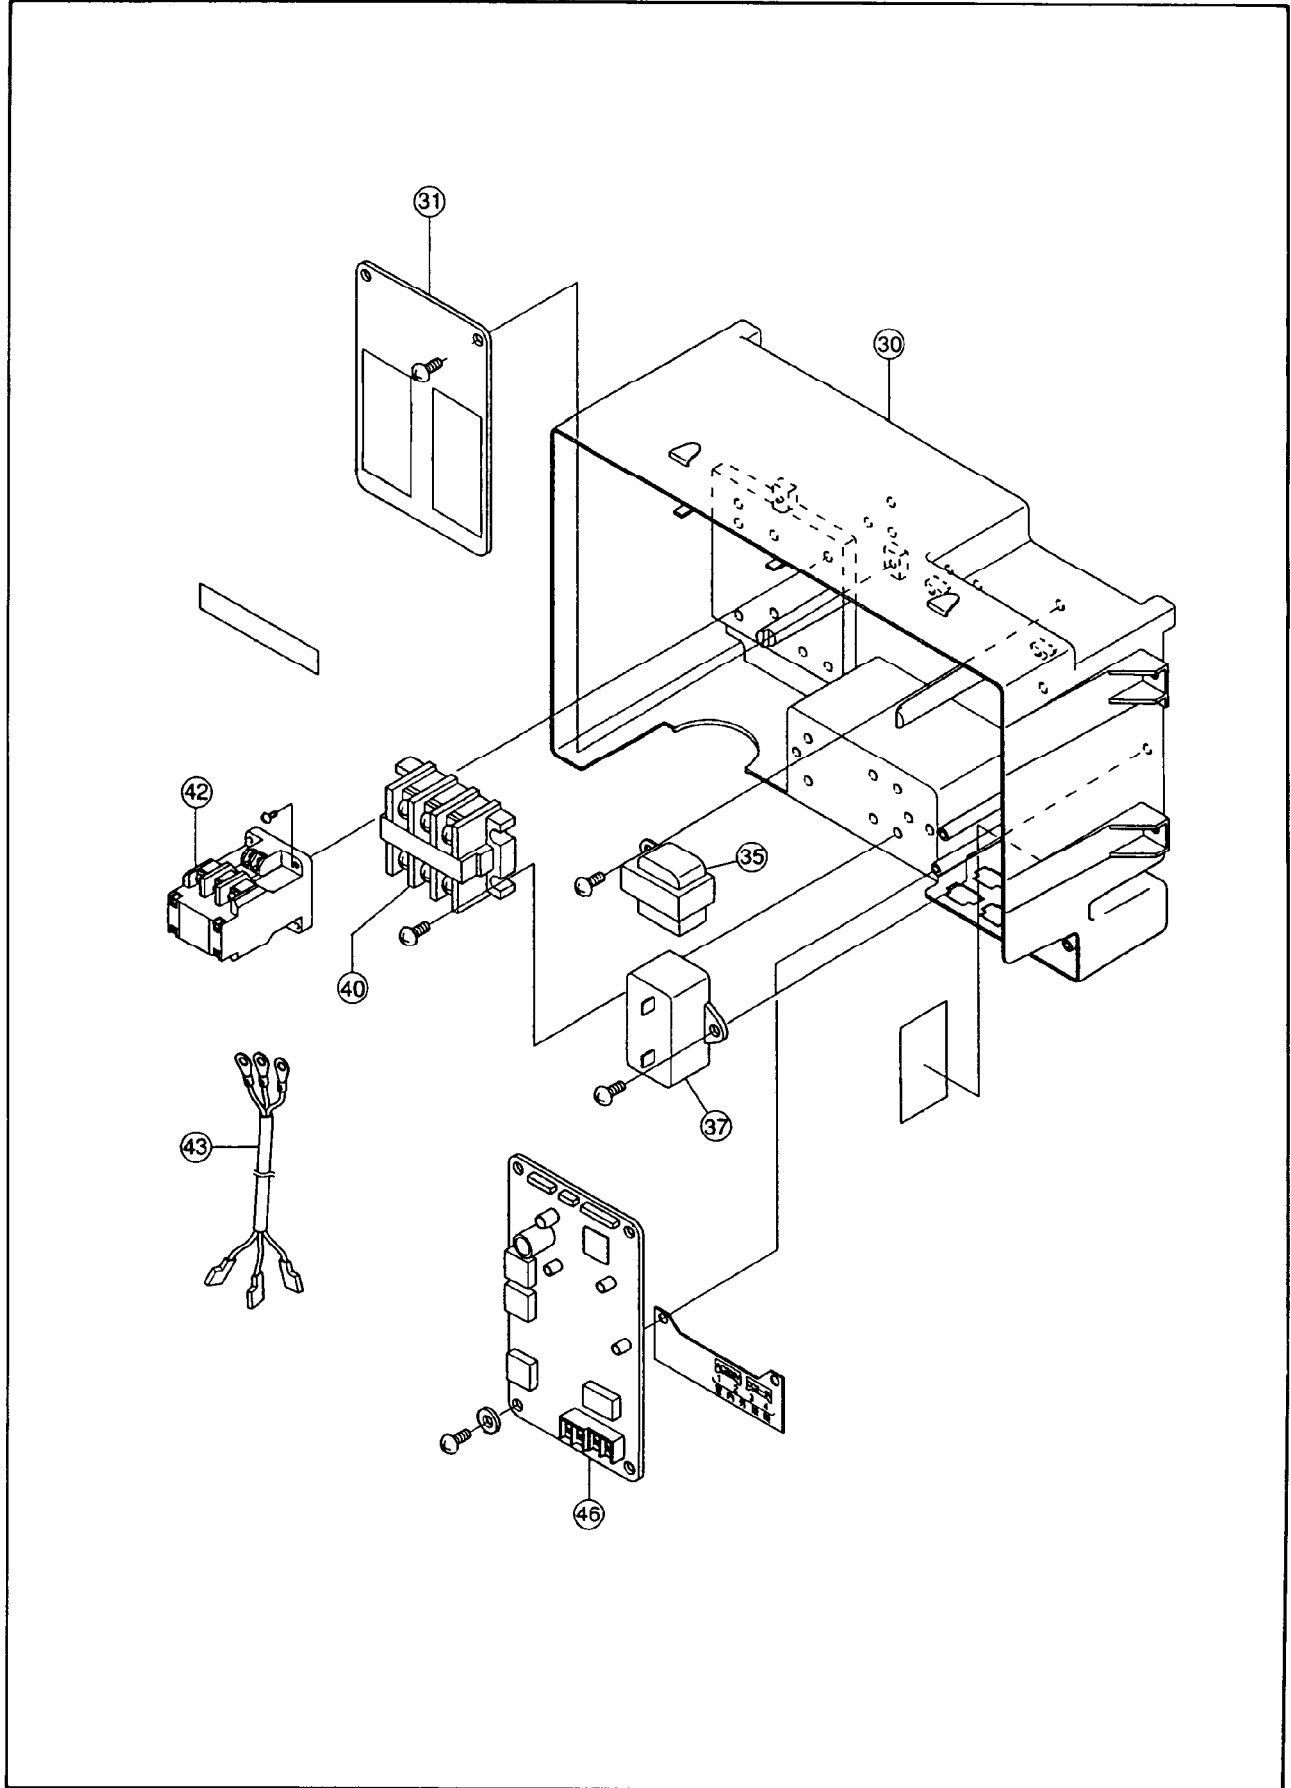

Panasonic Service STWin

29. REPLACEMENT PARTS

CS-71E95JP, CS-80E95JP, CS-112E95JP, CS-140E95JP, CS-160E95JP

CU-71C52HP, CU-71C52XP, CU-80C52HP, CU-80C52XP

CU-71C52HP, CU-71C52XP, CU-80C52HP, CU-80C52XP

CU-71C52HP, CU-71C52XP, CU-80C52HP, CU-80C52XP (Heat pump model)