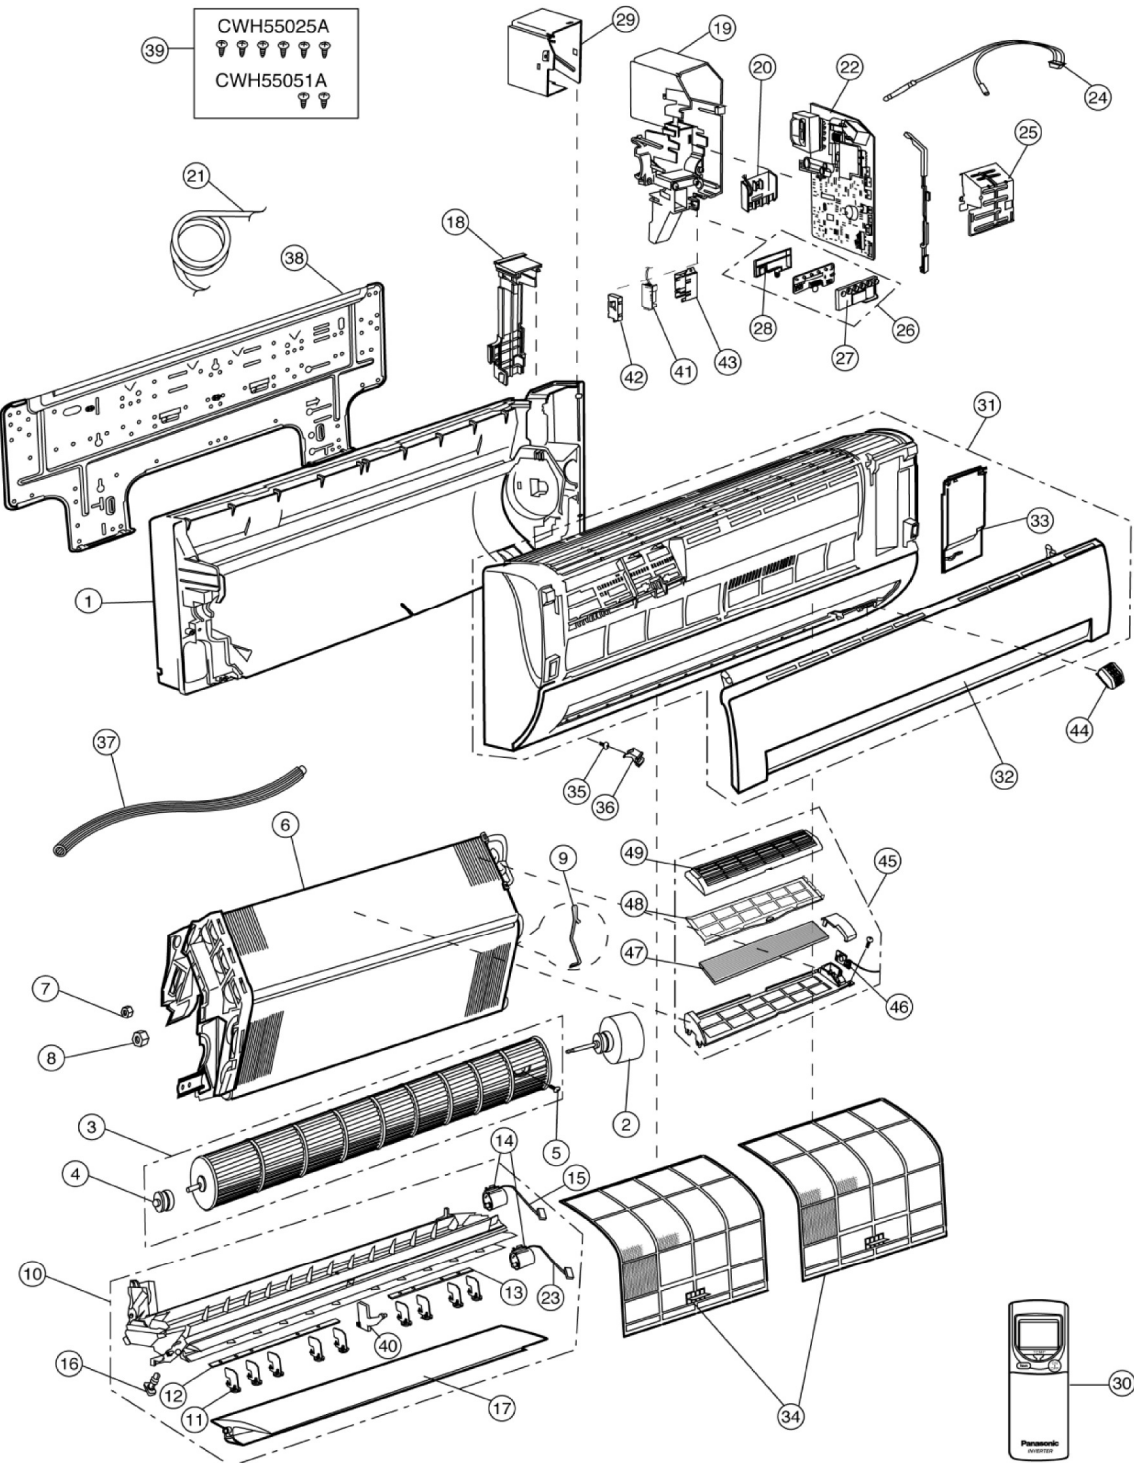

# 14 Exploded View and Replacement Parts List

## 14.1. Wall Type

### 14.1.1. Exploded View (Indoor Unit)

CS-ME7DKEG / CS-ME7DKDG / CS-E9DKEW / CS-E9DKDW / CS-E12DKEW / CS-E12DKDW

Note:  
 The above exploded view is for the purpose of parts disassembly and replacement.  
 The non-numbered parts are not kept as standard service parts.