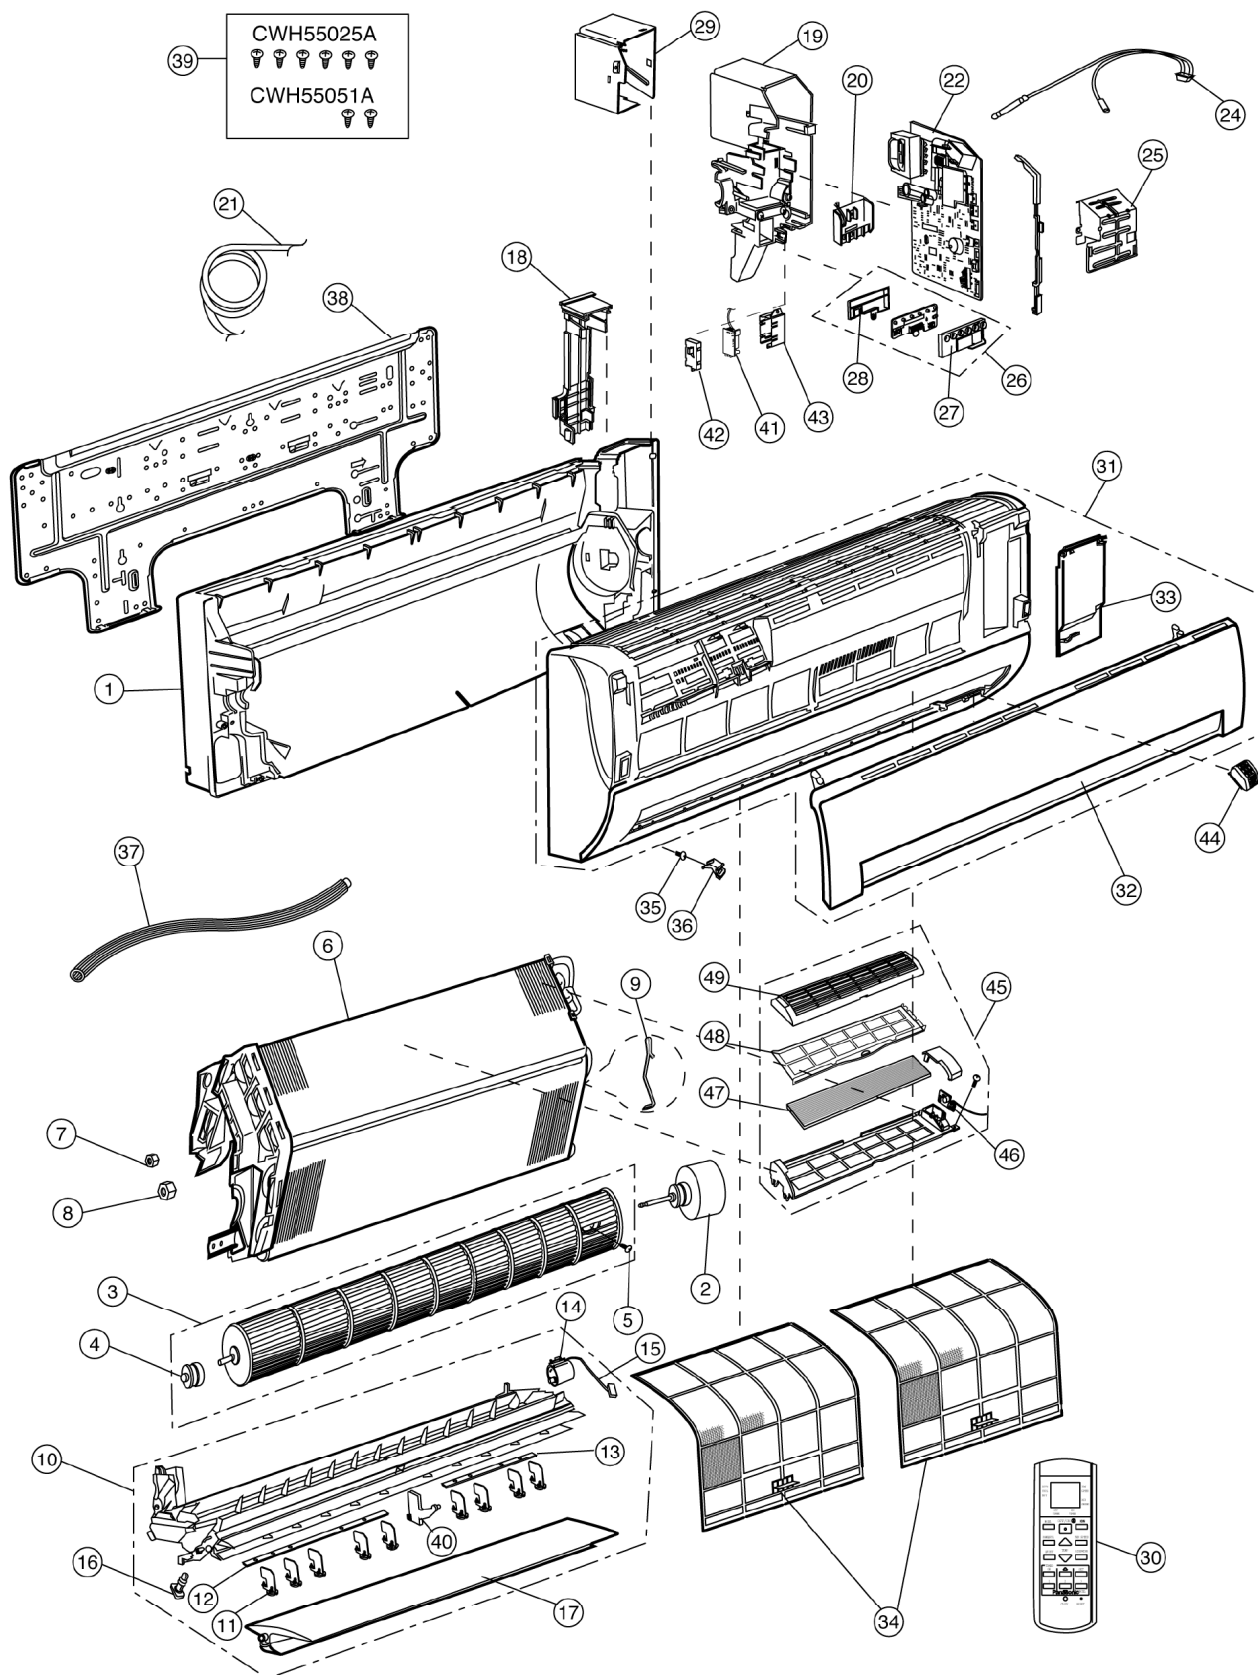

# 15 Exploded View (Indoor Unit)

## 15.1. CS-V7DKE CS-V9DKE CS-V12DKE

**Note:**

The above exploded view is for the purpose of parts disassembly and replacement.

The non-numbered parts are not kept as standard service parts.