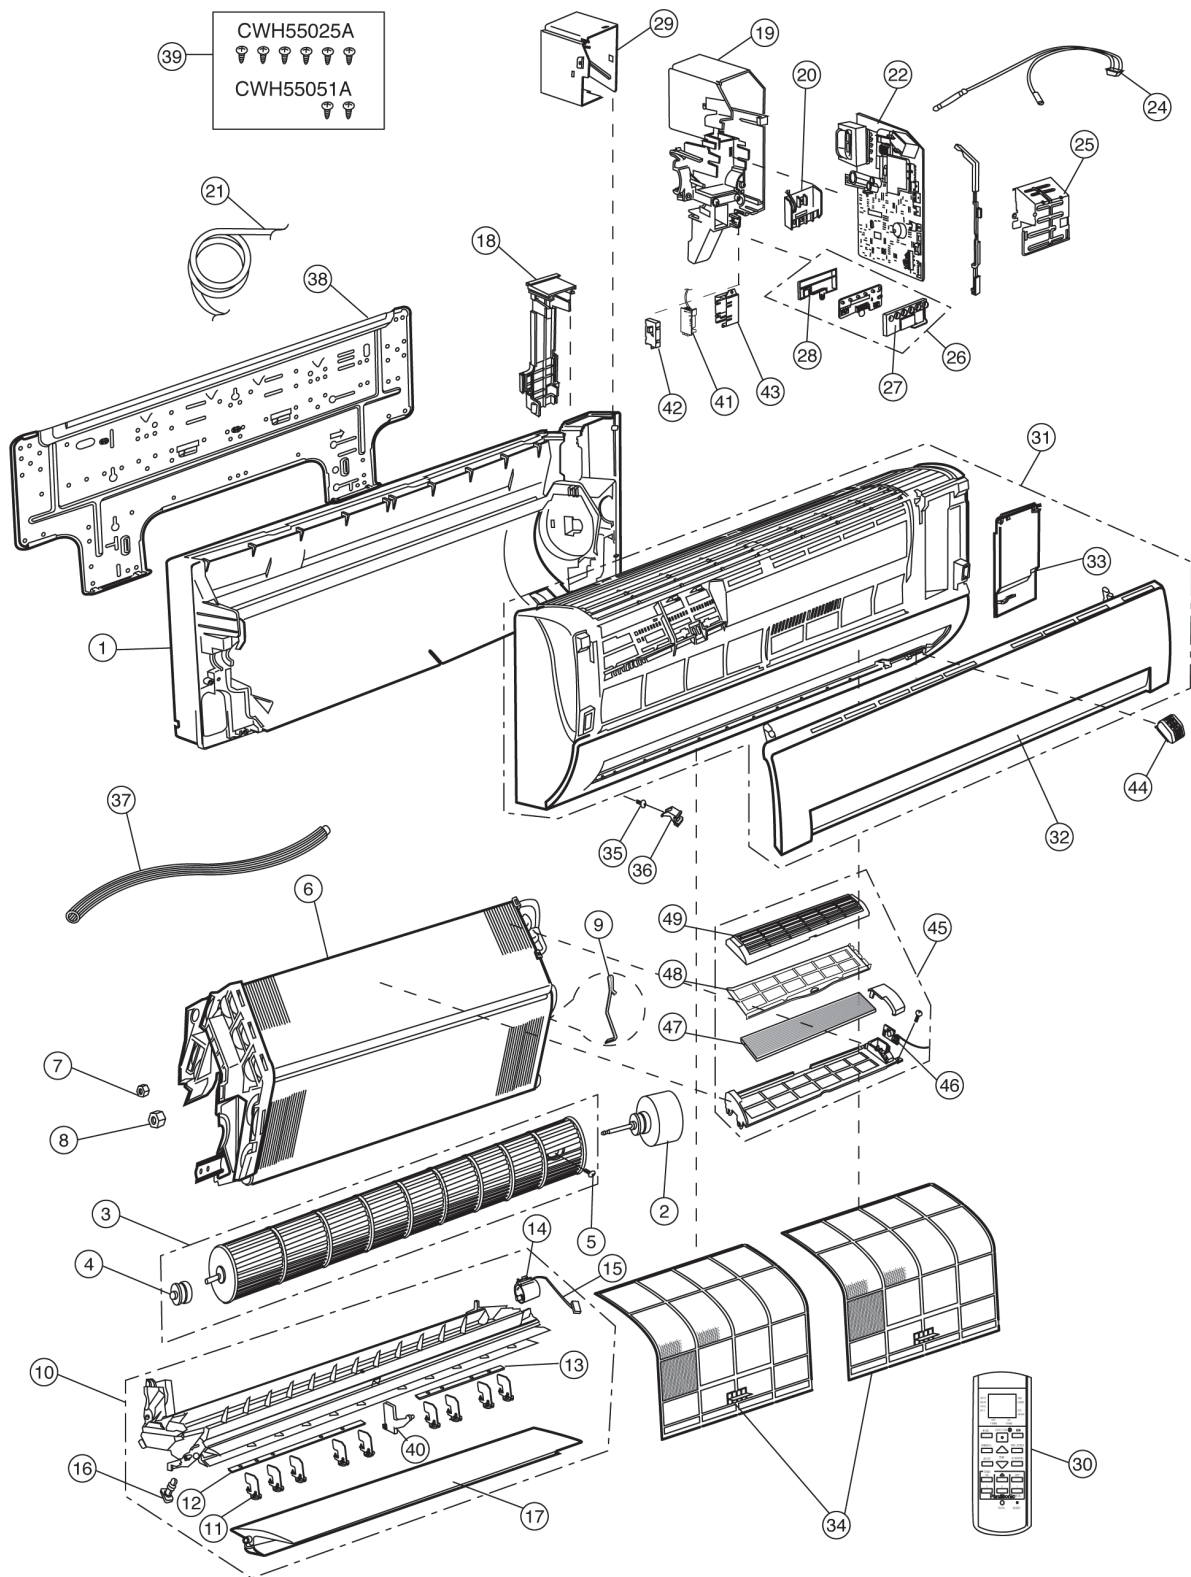

15 Exploded View (Indoor Unit)

15.1. CS-W7DKE CS-W9DKE CS-W12DKE

Note:

The above exploded view is for the purpose of parts disassembly and replacement.

The non-numbered parts are not kept as standard service parts.

17 Exploded View (Outdoor Unit)

17.1. CU-W7DKE CU-W9DKE

Note:

The above exploded view is for the purpose of parts disassembly and replacement.

The non-numbered parts are not kept as standard service parts.

17.2. CU-W12DKE

Note:

The above exploded view is for the purpose of parts disassembly and replacement.

The non-numbered parts are not kept as standard service parts.